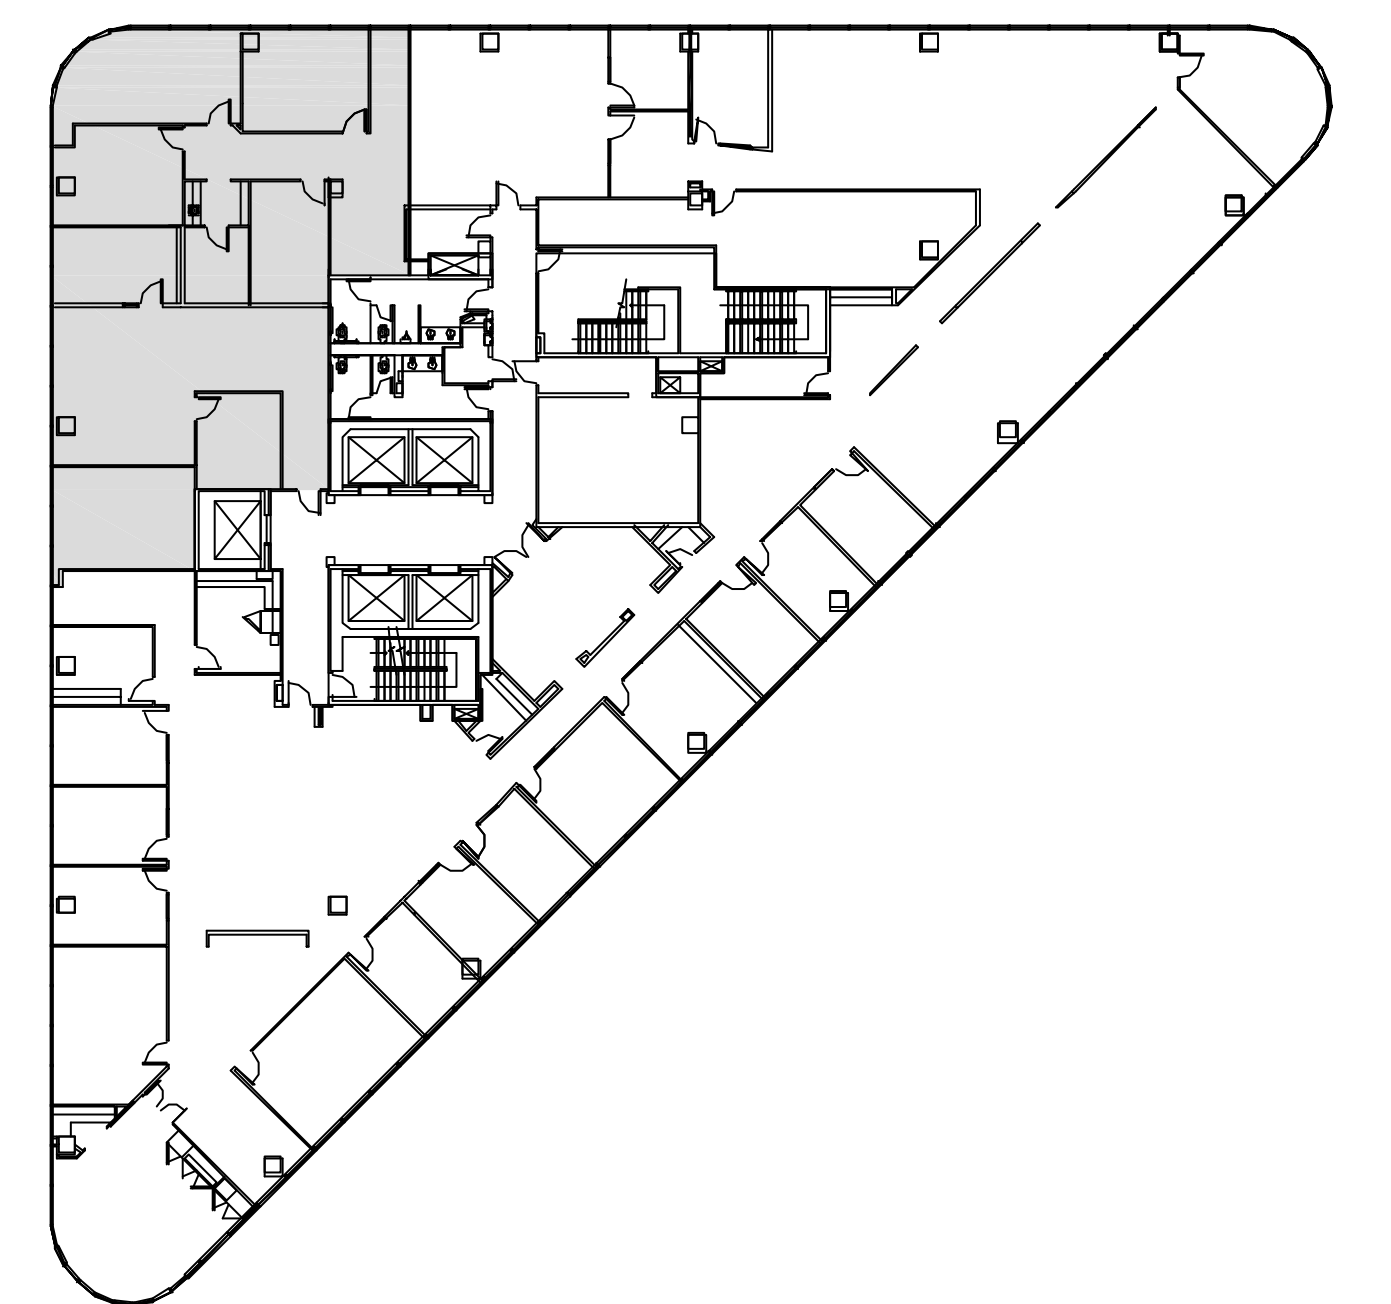

# POST OAK CENTRAL - Building 3

SUITE 2150 2,890 RSF