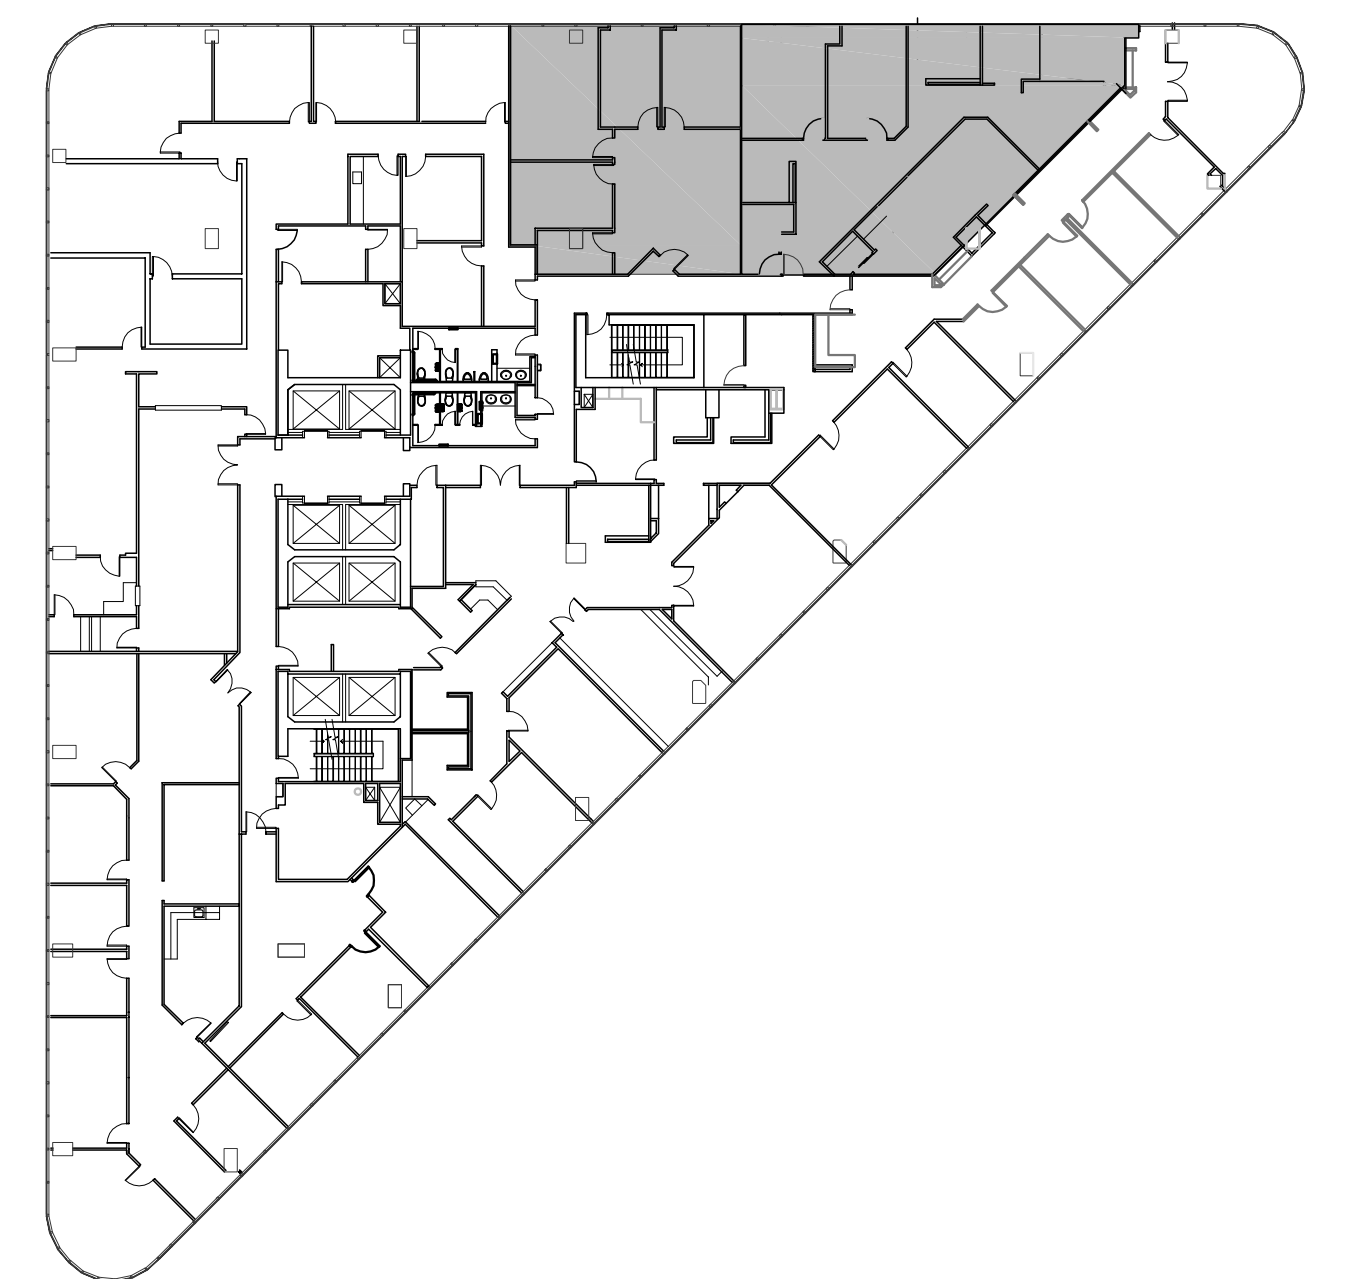

POST OAK CENTRAL - Building 3

SUITE 820 3,594 RSF