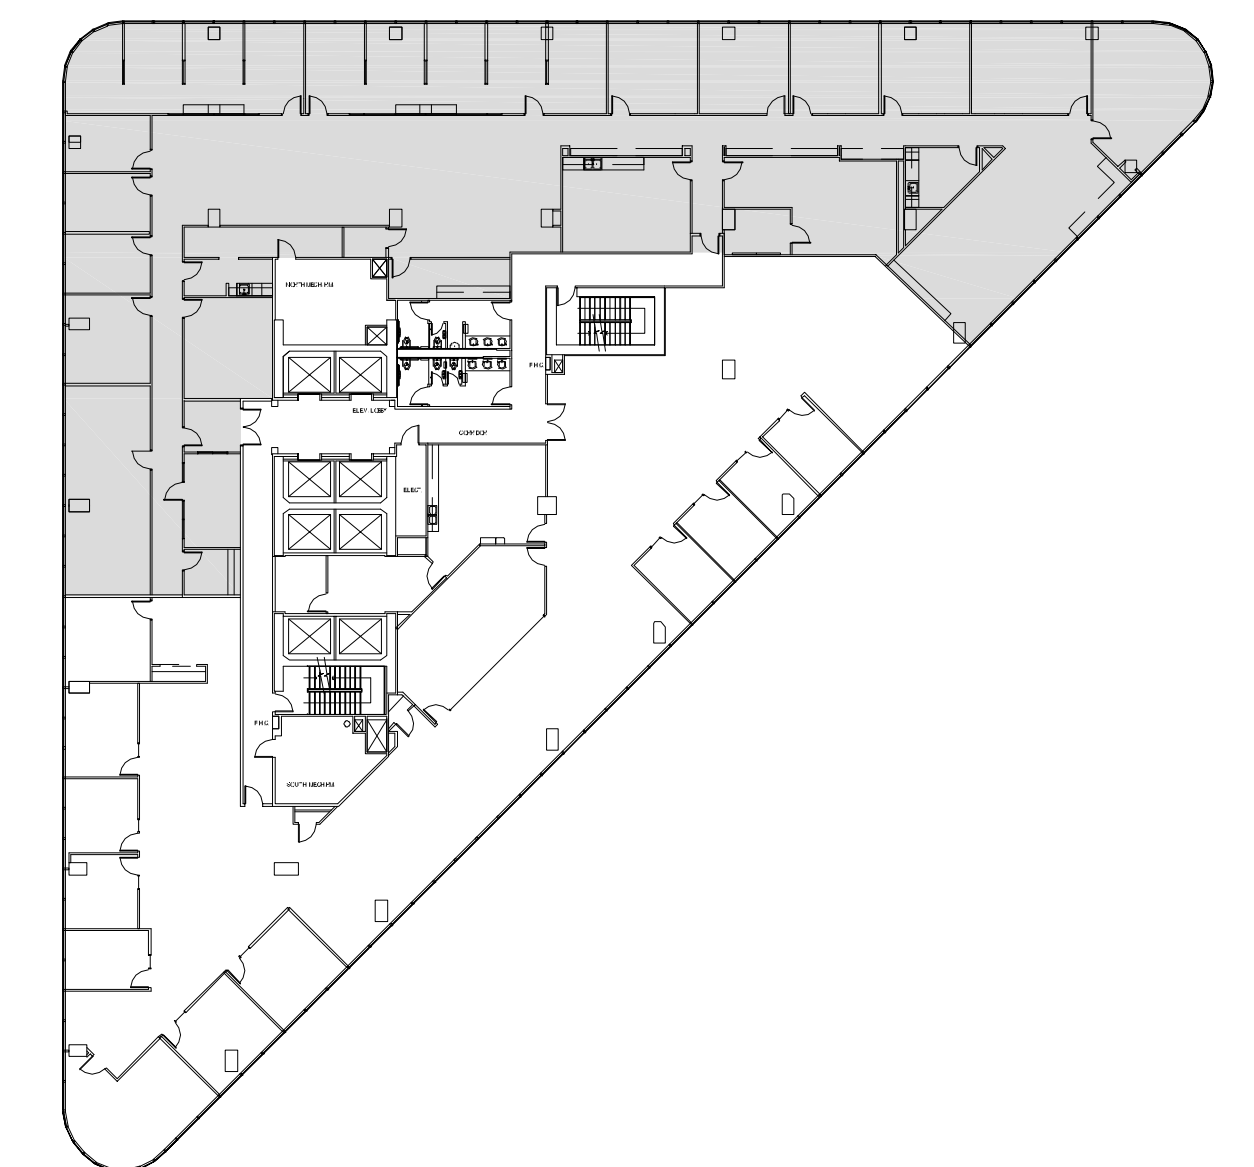

# POST OAK CENTRAL - Building 3

SUITE 950 10,566 RSF