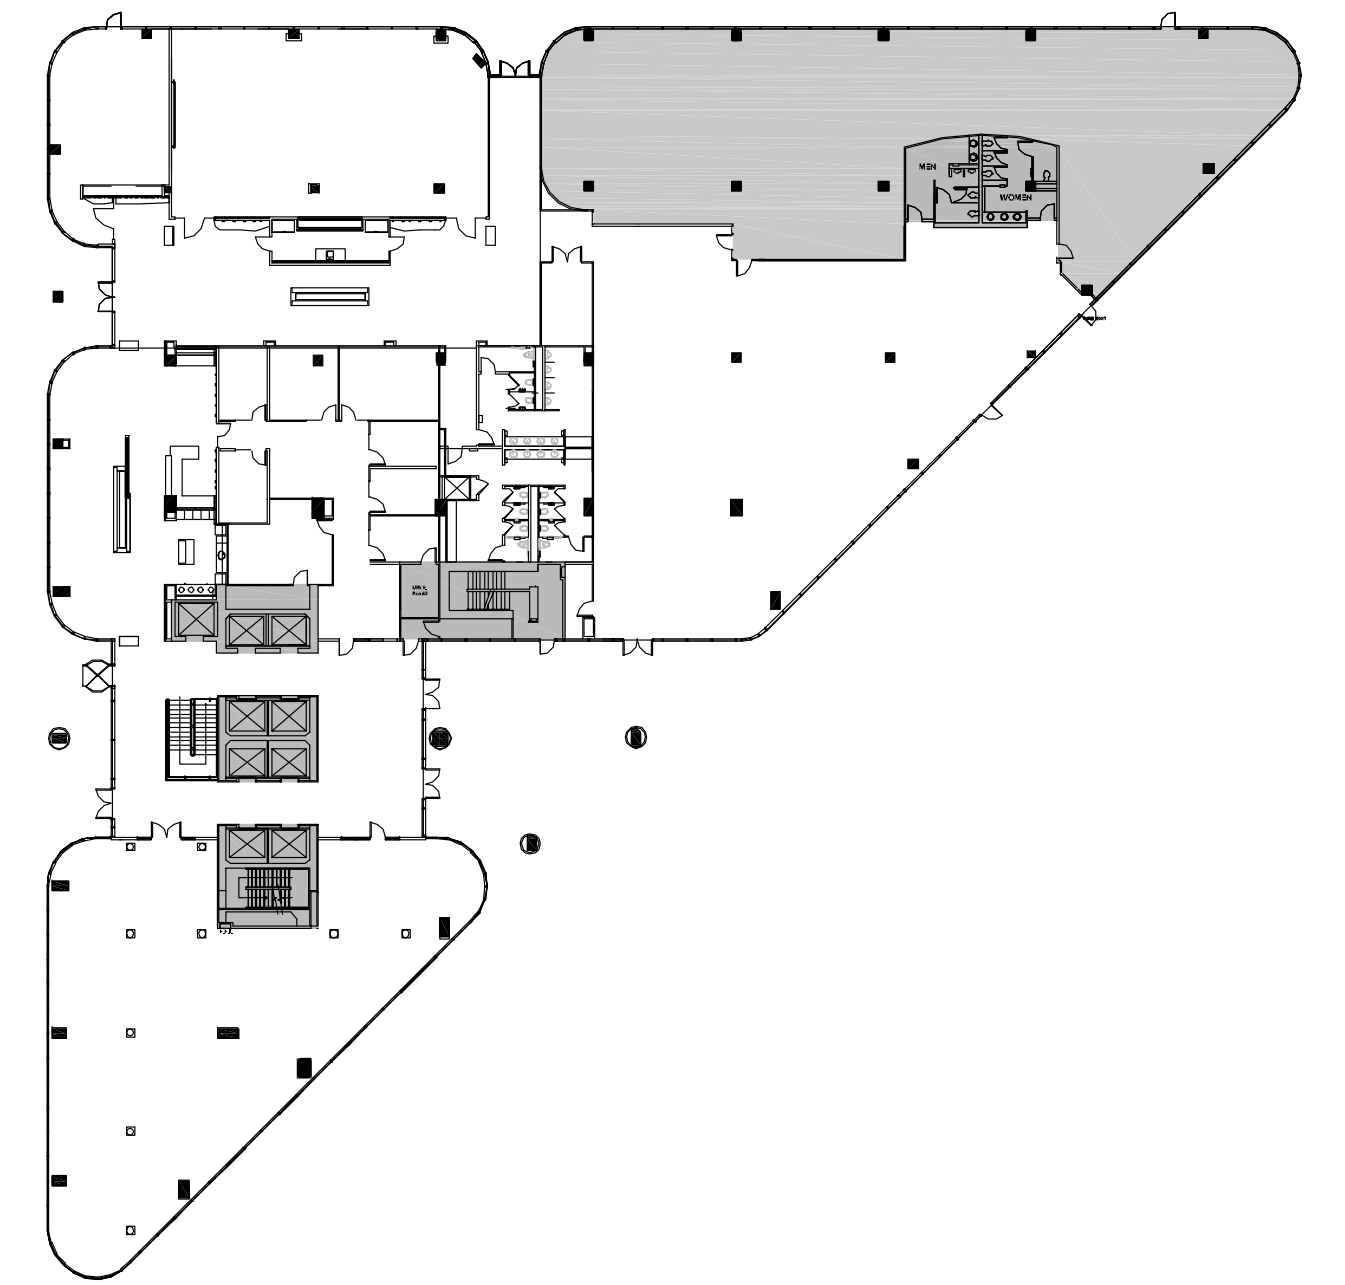

# POST OAK CENTRAL - Building 3

SUITE 100 6,590 RSF

**PARKWAY**

832.308.6055 | [pky.com](http://pky.com)