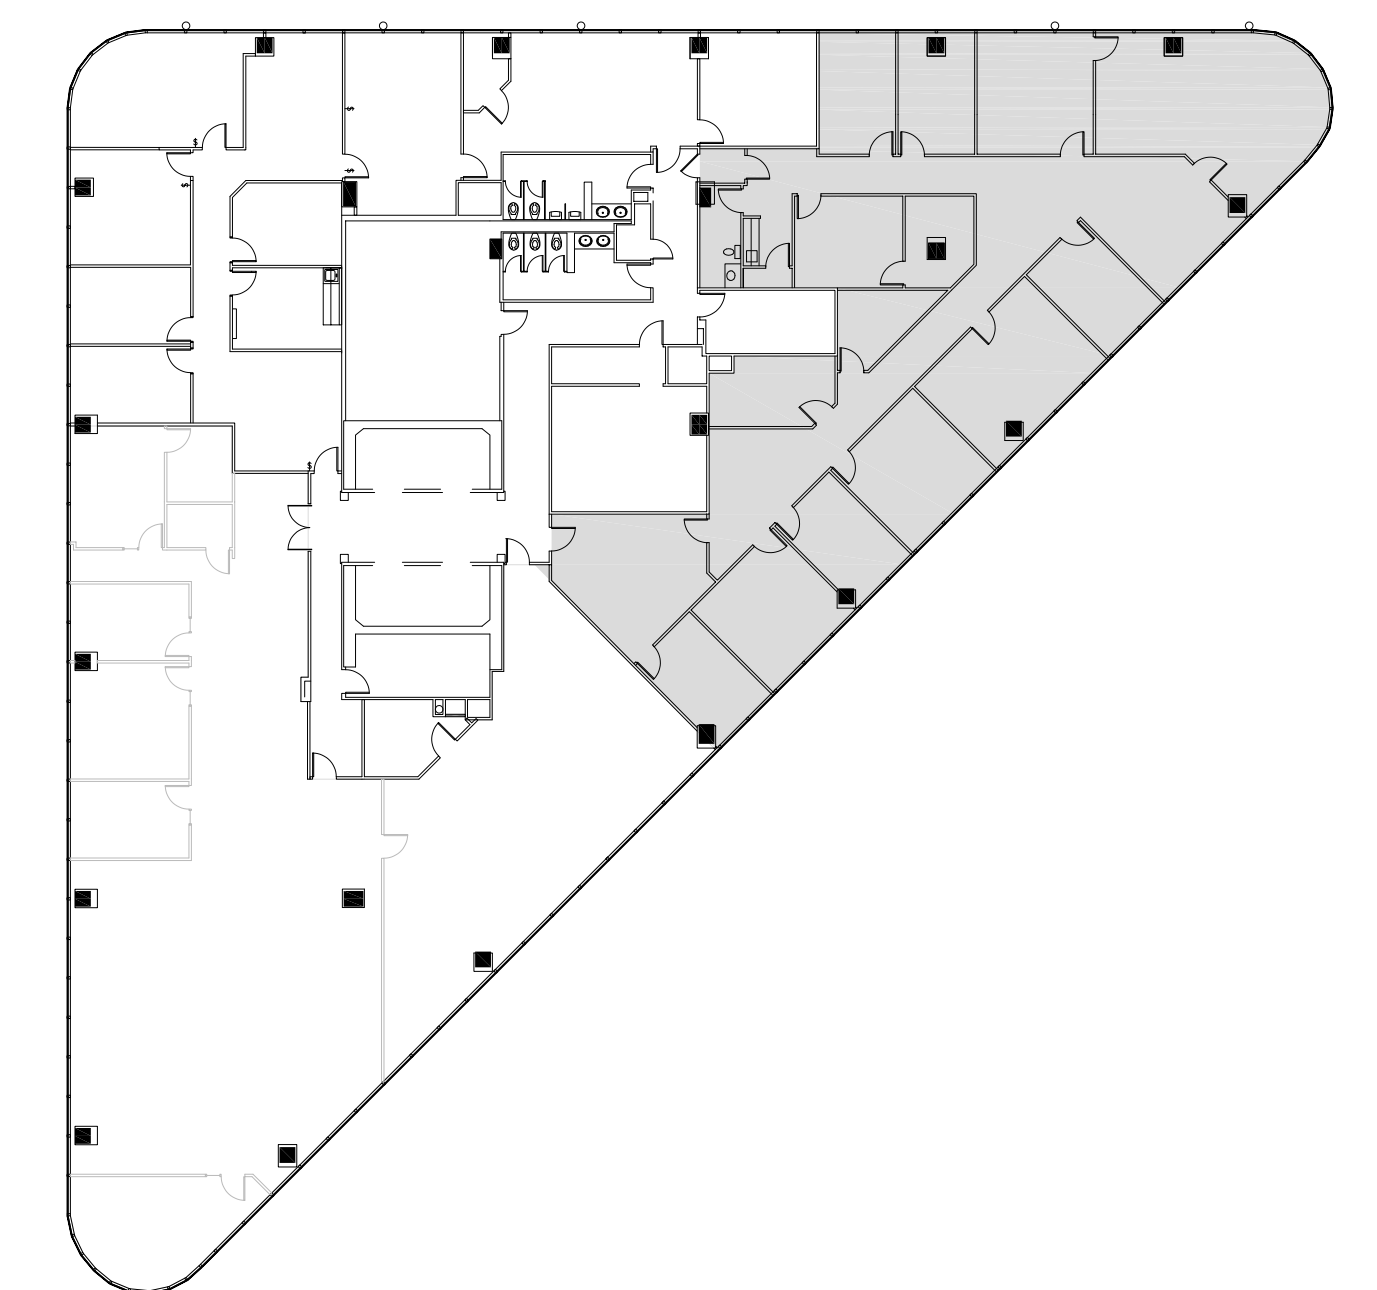

# POST OAK CENTRAL - Building 3

SUITE 1300 5,118 RSF

**PARKWAY**

832.308.6055 | [pky.com](http://pky.com)

NORTH