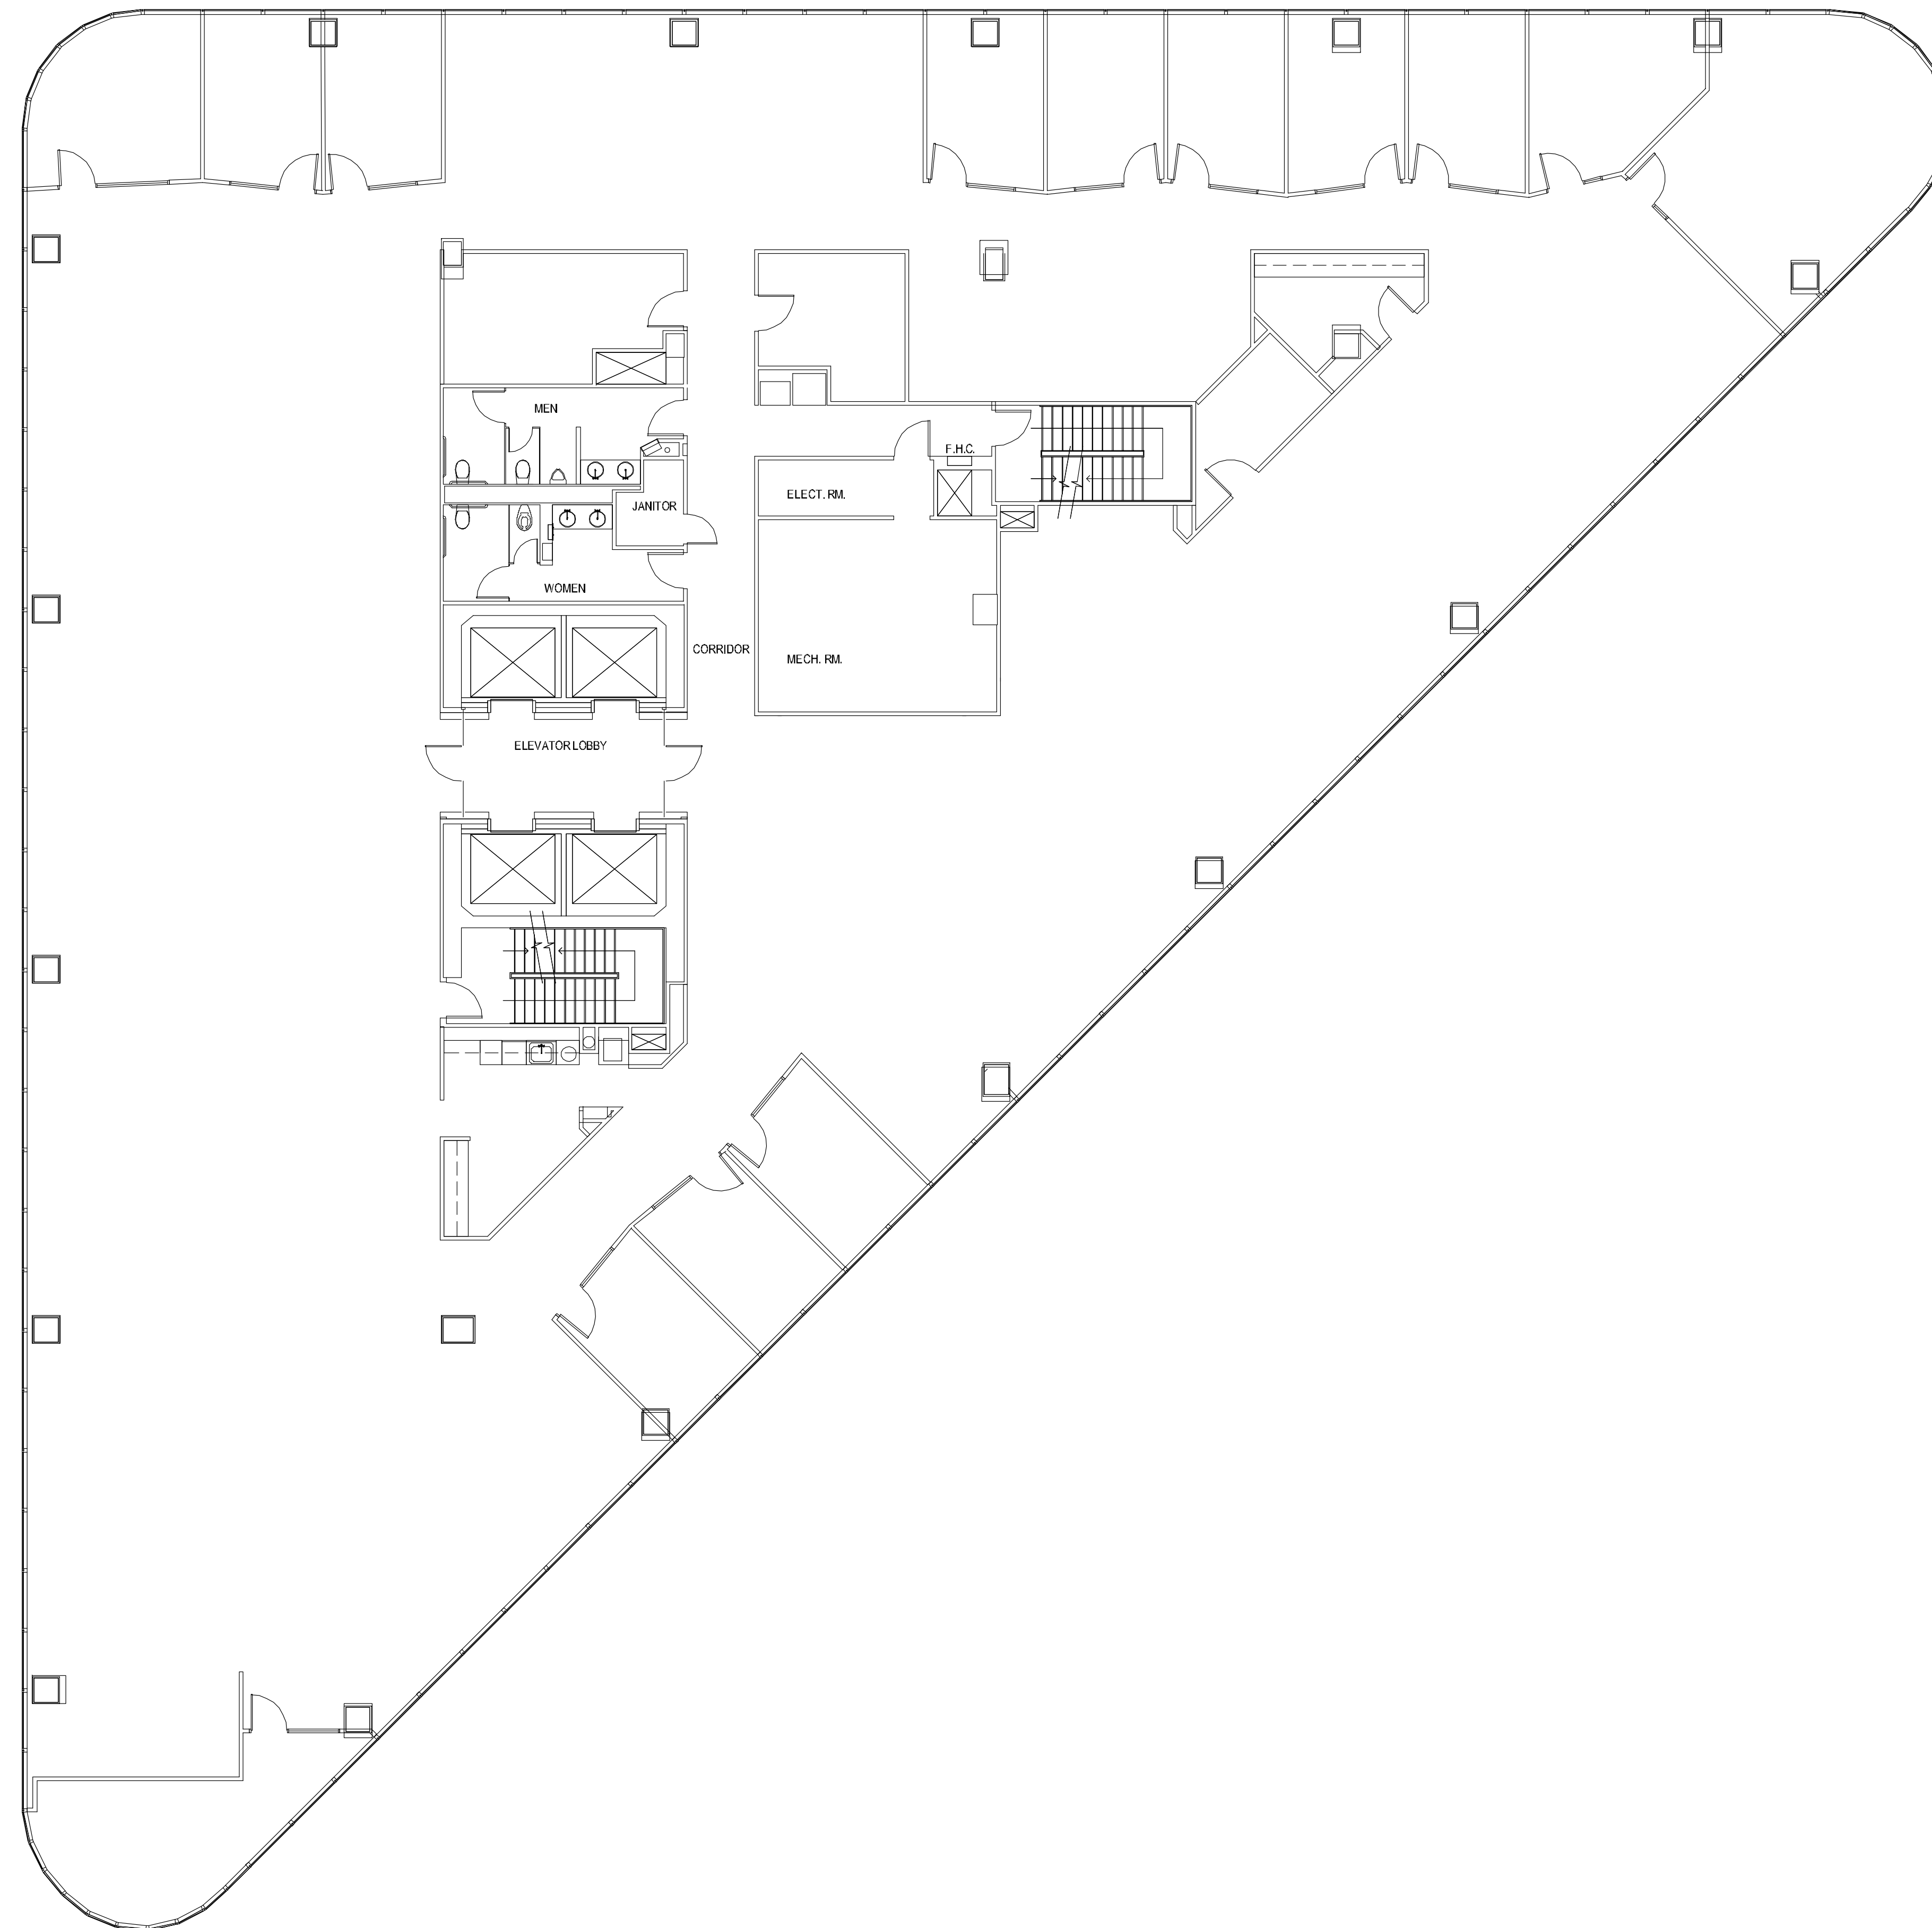

POST OAK CENTRAL - Building 3

SUITE 1500 15,297 RSF

PARKWAY

832.308.6055 | pky.com