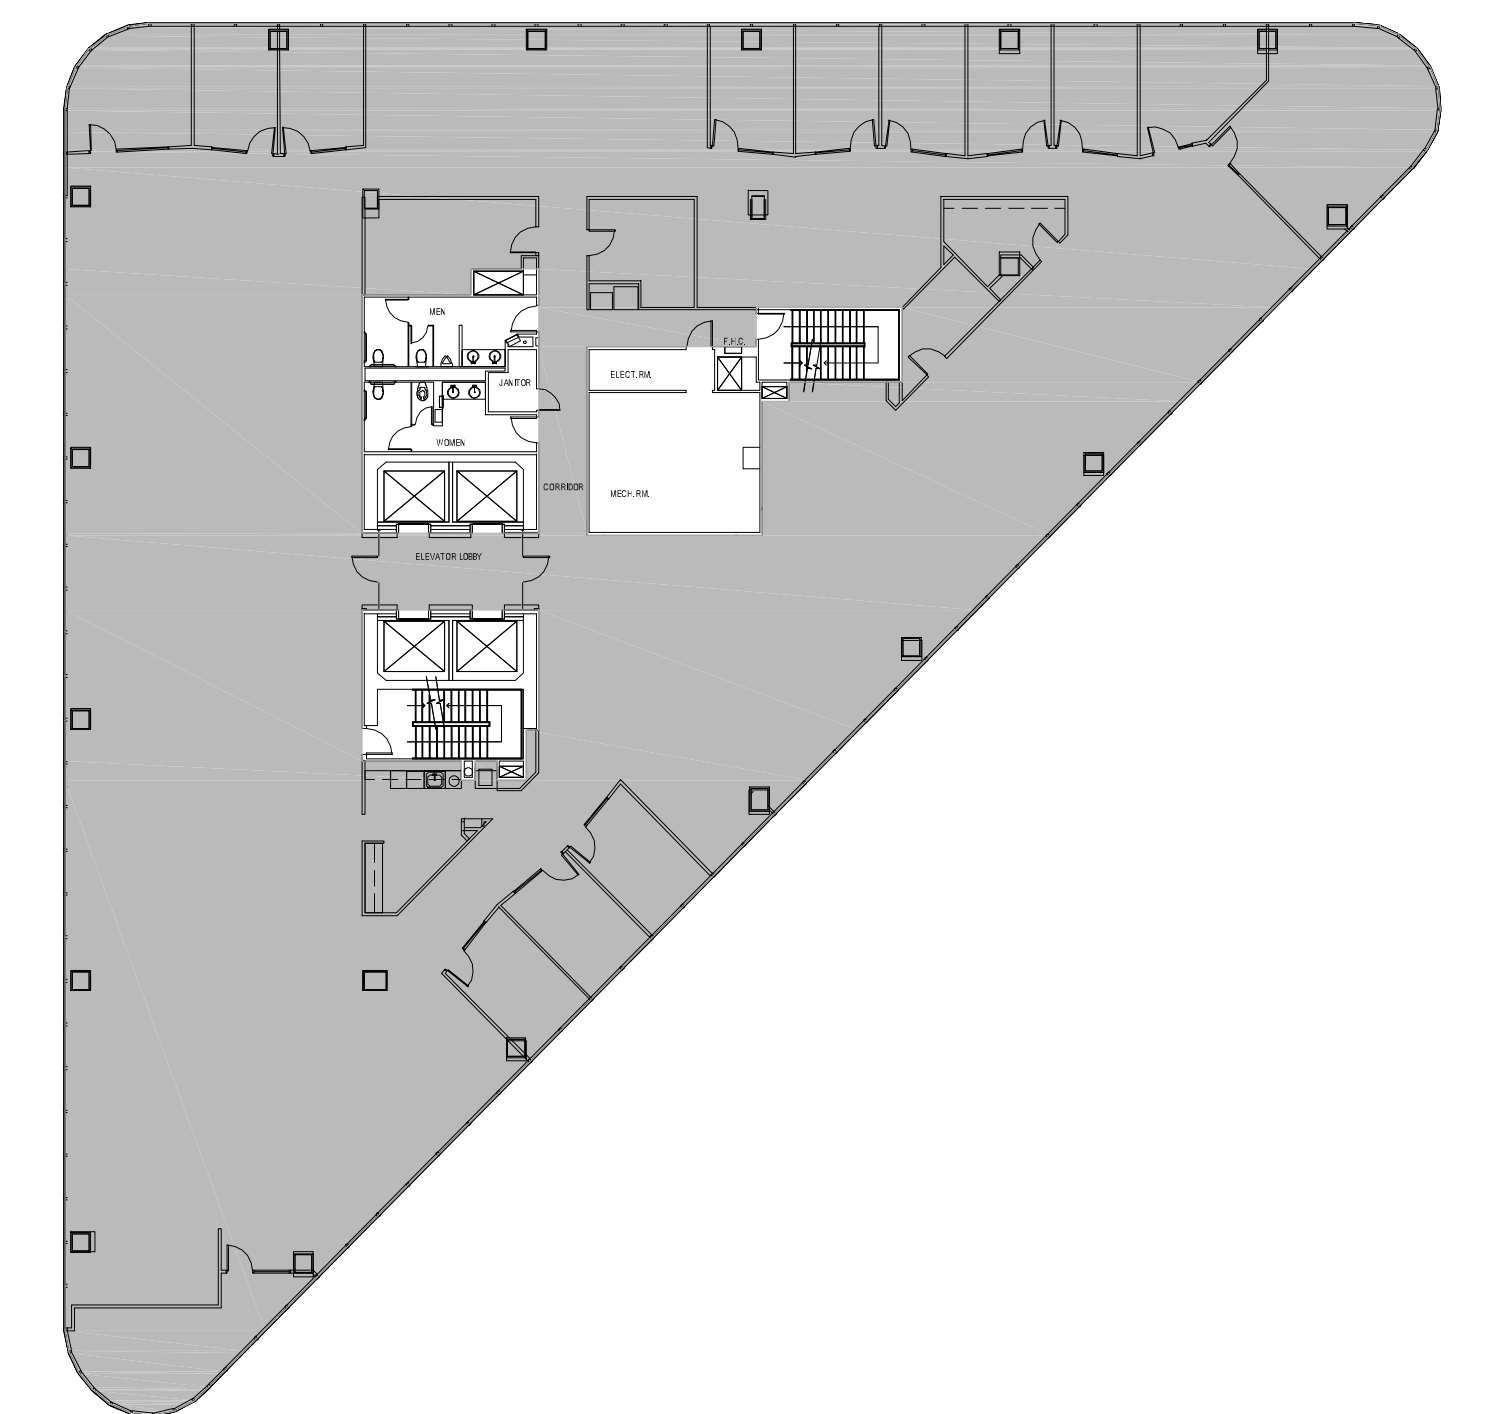

POST OAK CENTRAL - Building 3

SUITE 1500 15,297 RSF

PARKWAY

832.308.6055 | pky.com