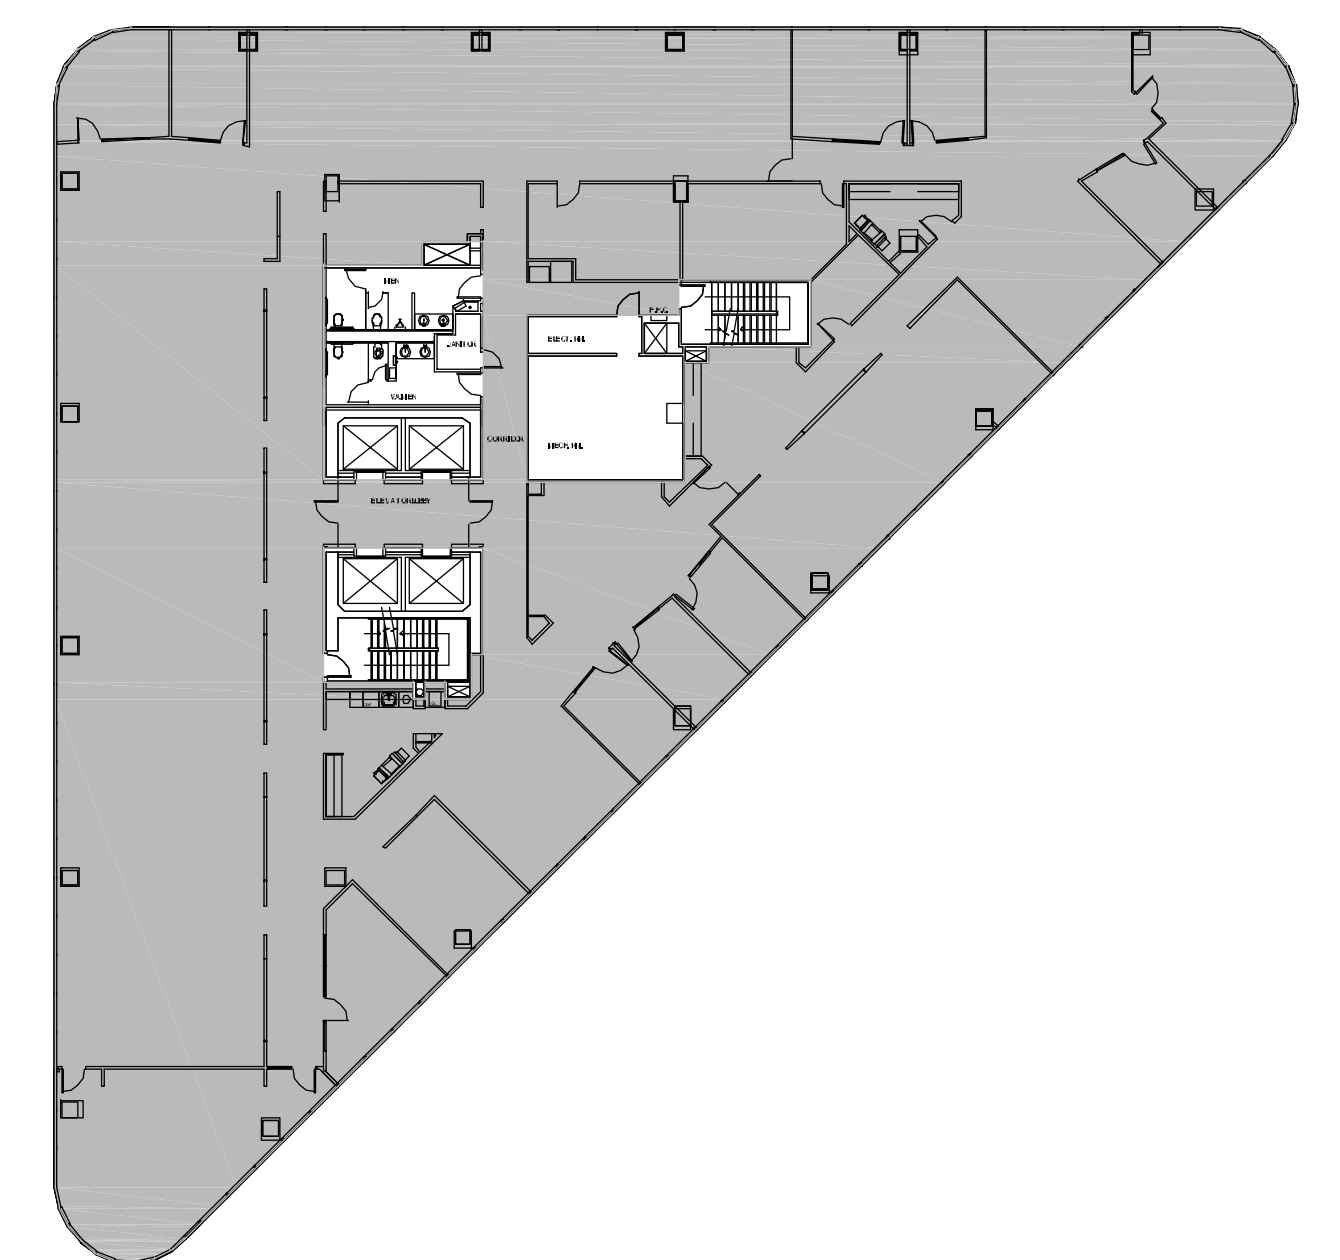

POST OAK CENTRAL - Building 3

SUITE 1600 15,297 RSF

PARKWAY

832.308.6055 | pky.com

NORTH