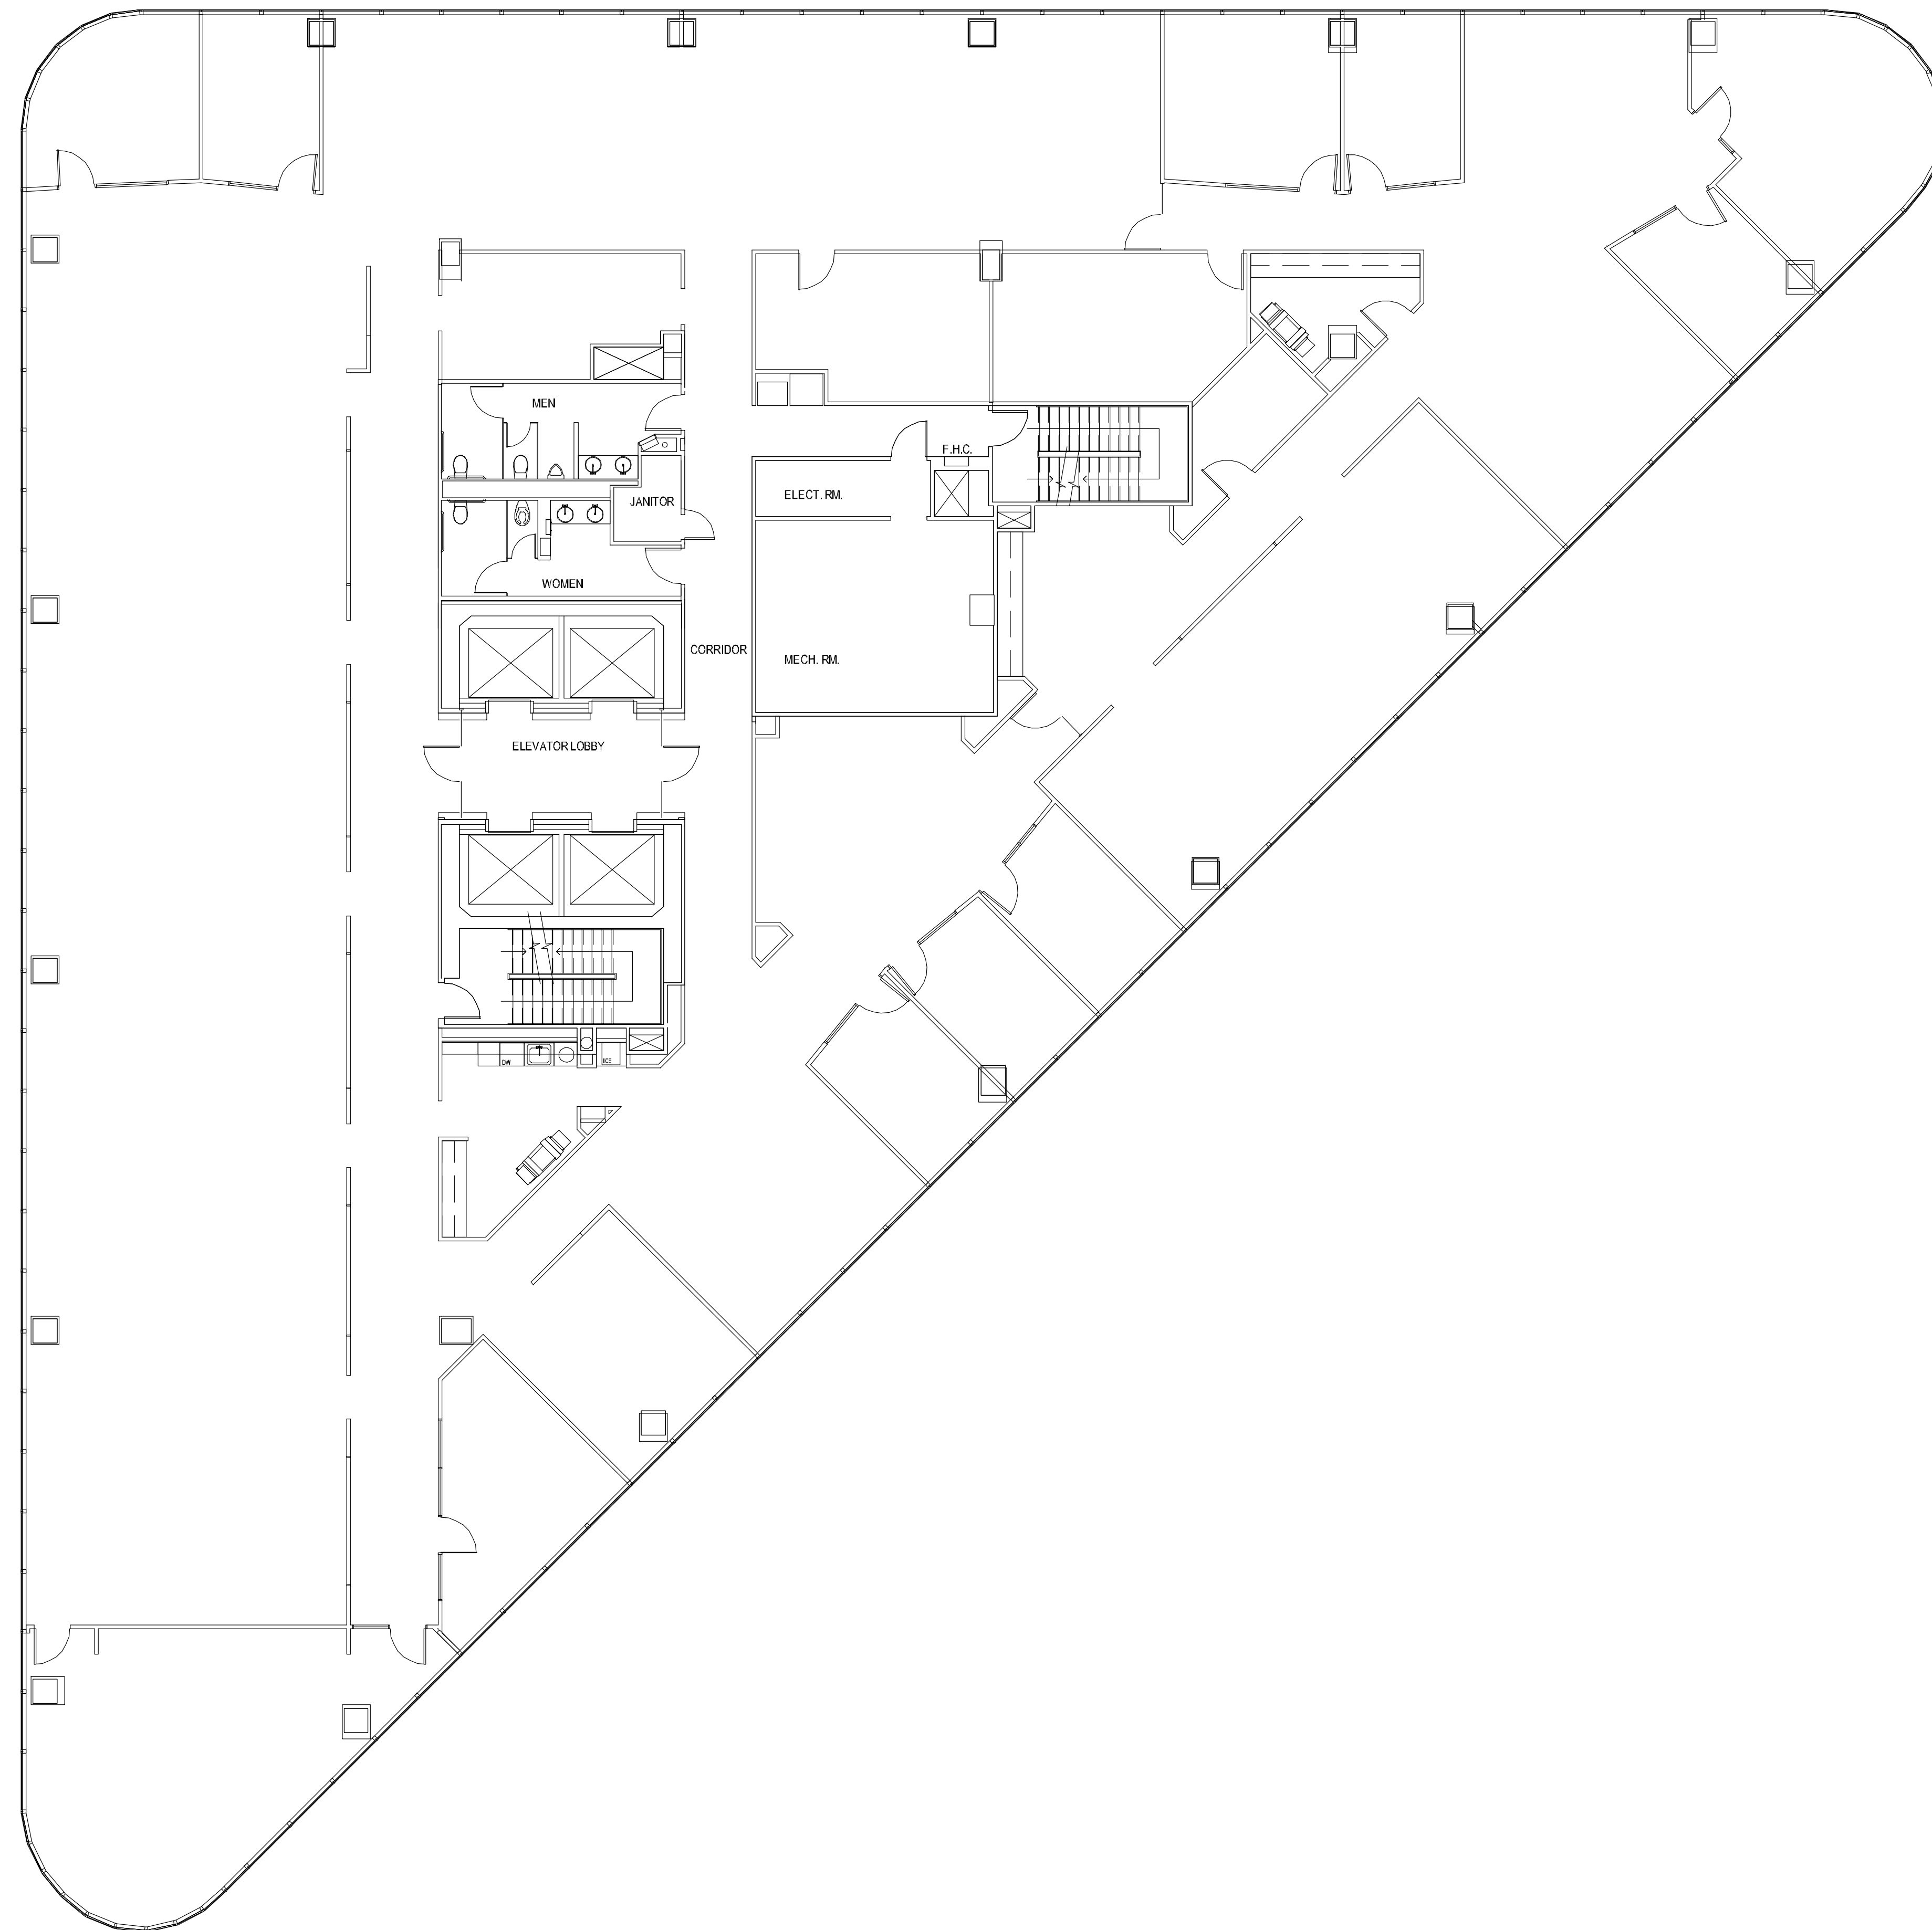

POST OAK CENTRAL - Building 3

SUITE 1600 15,297 RSF

PARKWAY

832.308.6055 | pky.com

NORTH