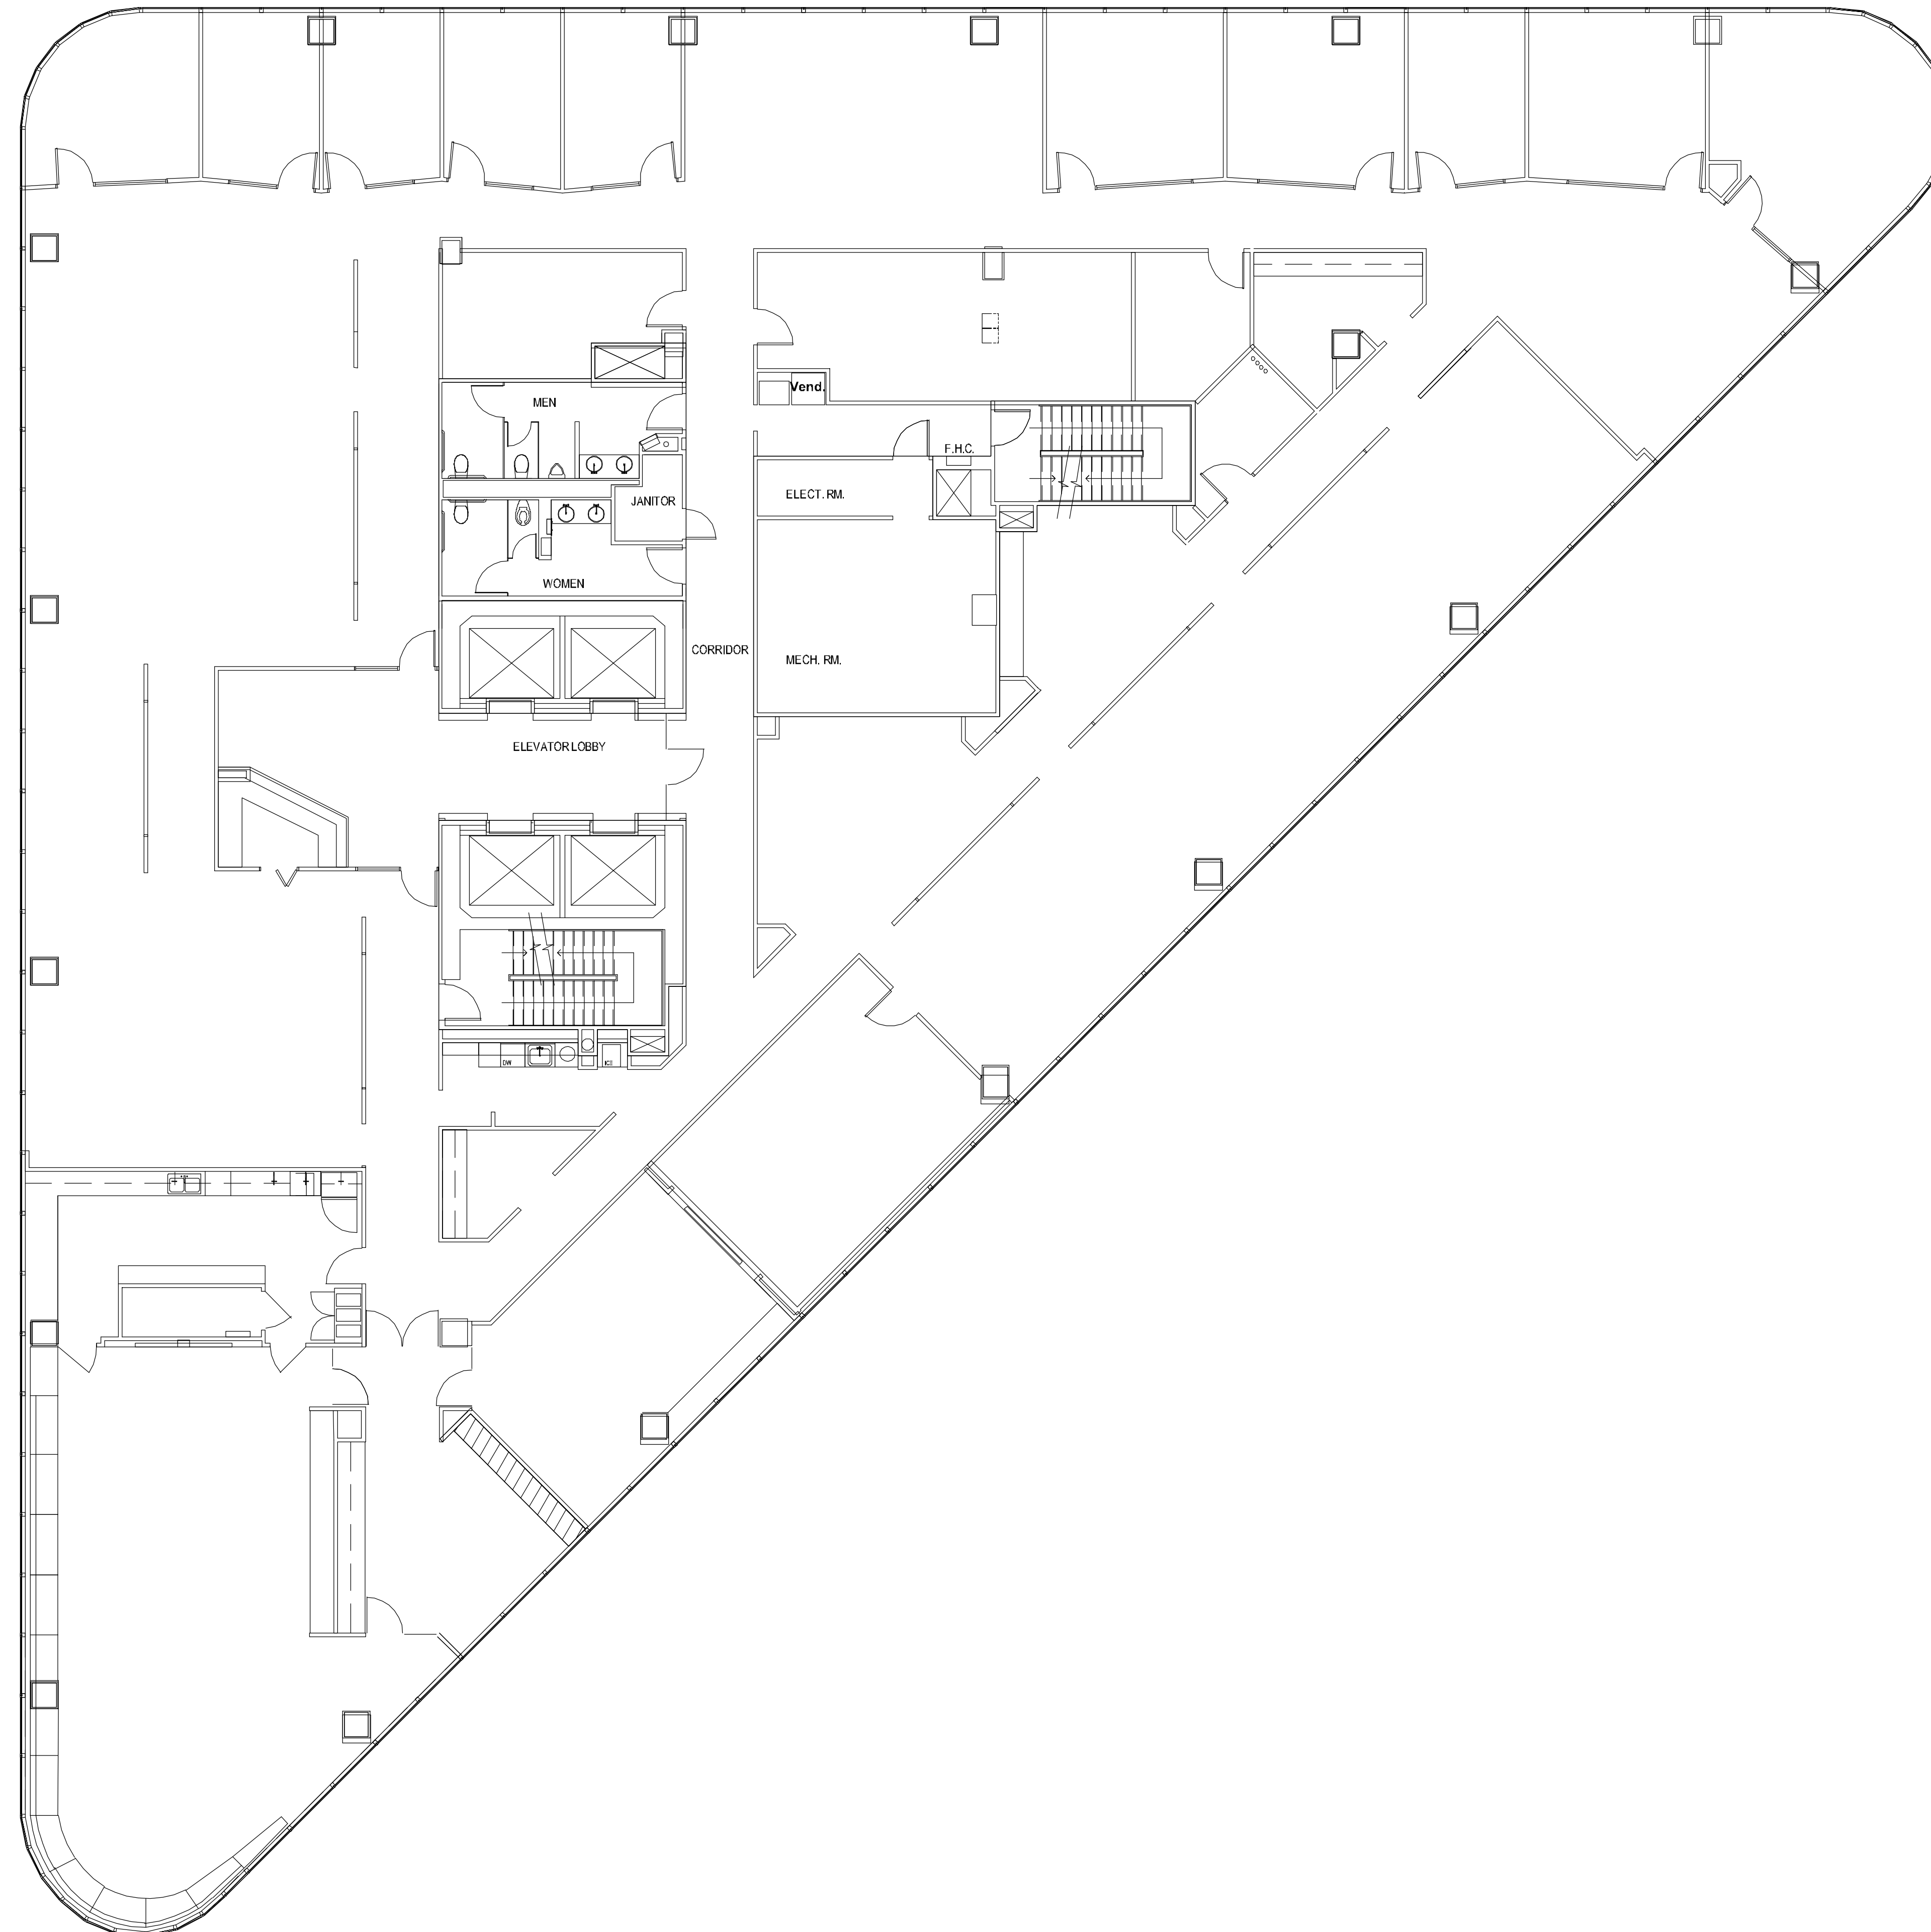

POST OAK CENTRAL - Building 3

SUITE 1900 15,294 RSF

PARKWAY

832.308.6055 | pky.com

NORTH