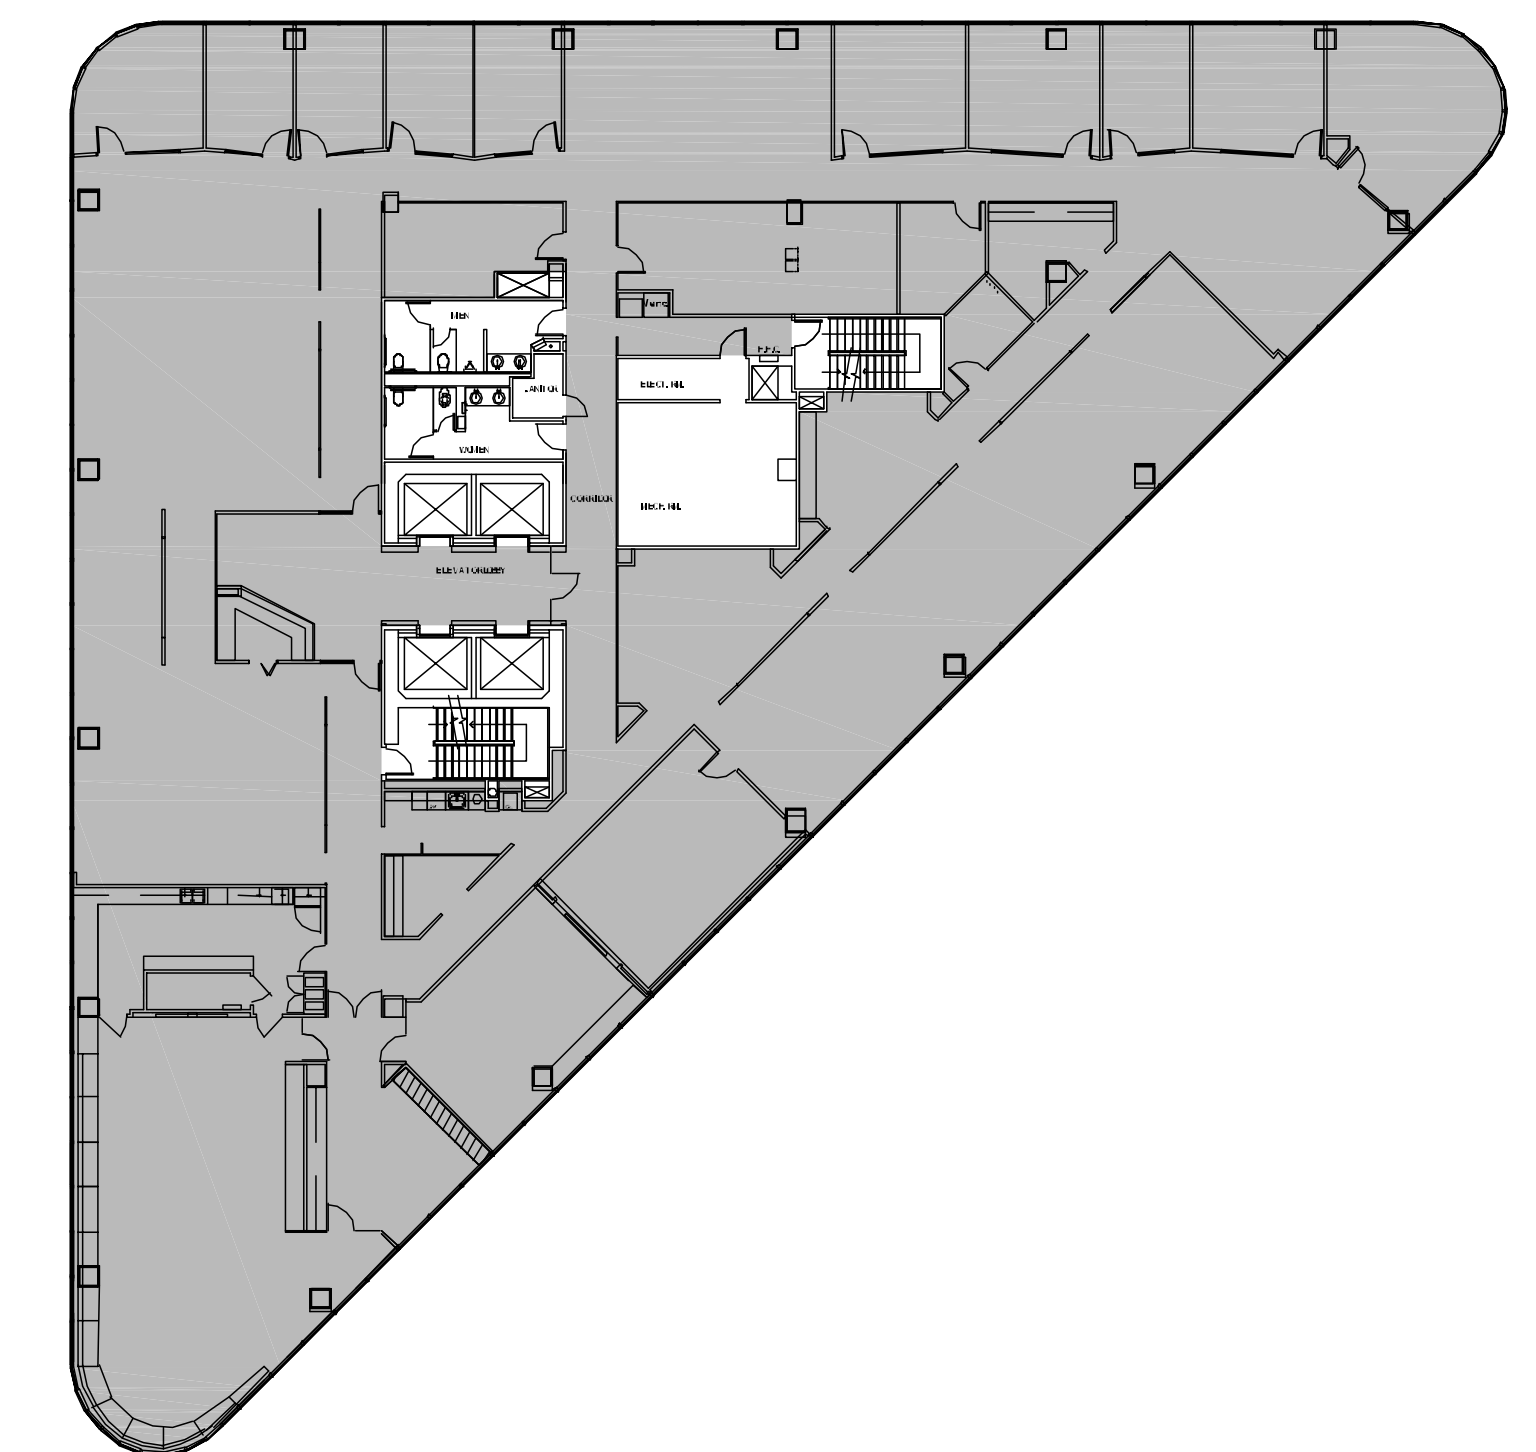

POST OAK CENTRAL - Building 3

SUITE 1900 15,294 RSF

PARKWAY

832.308.6055 | pky.com

NORTH