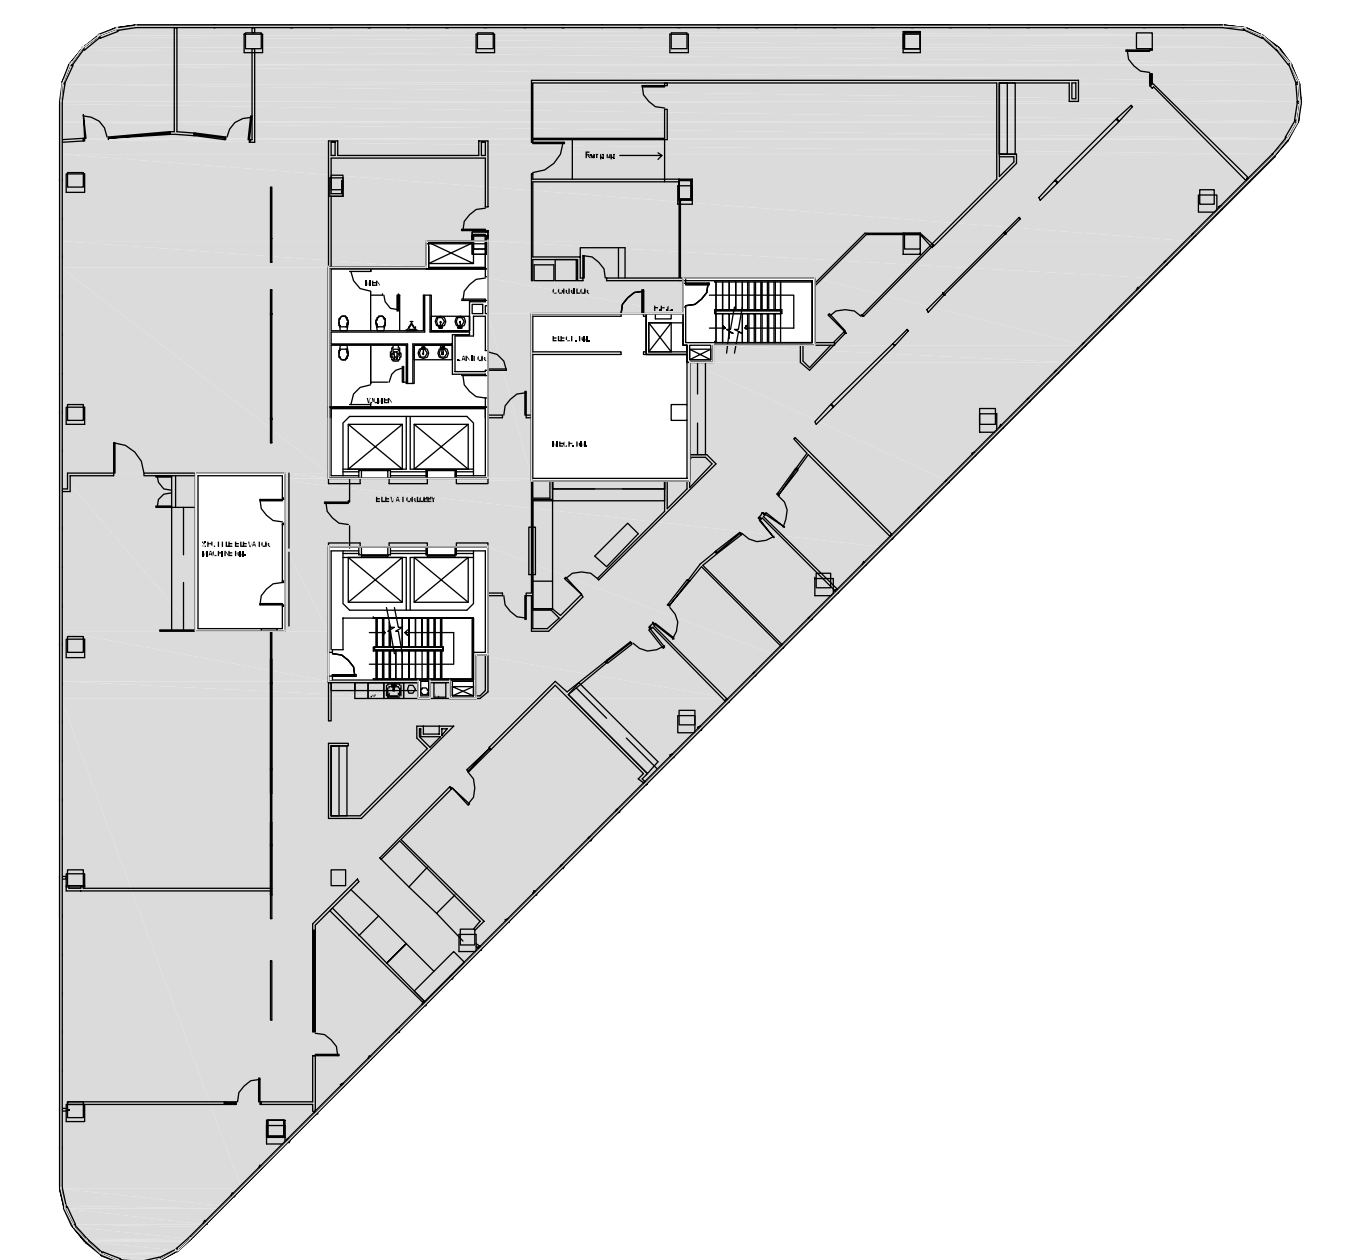

POST OAK CENTRAL - Building 3

SUITE 2000 15,041 RSF