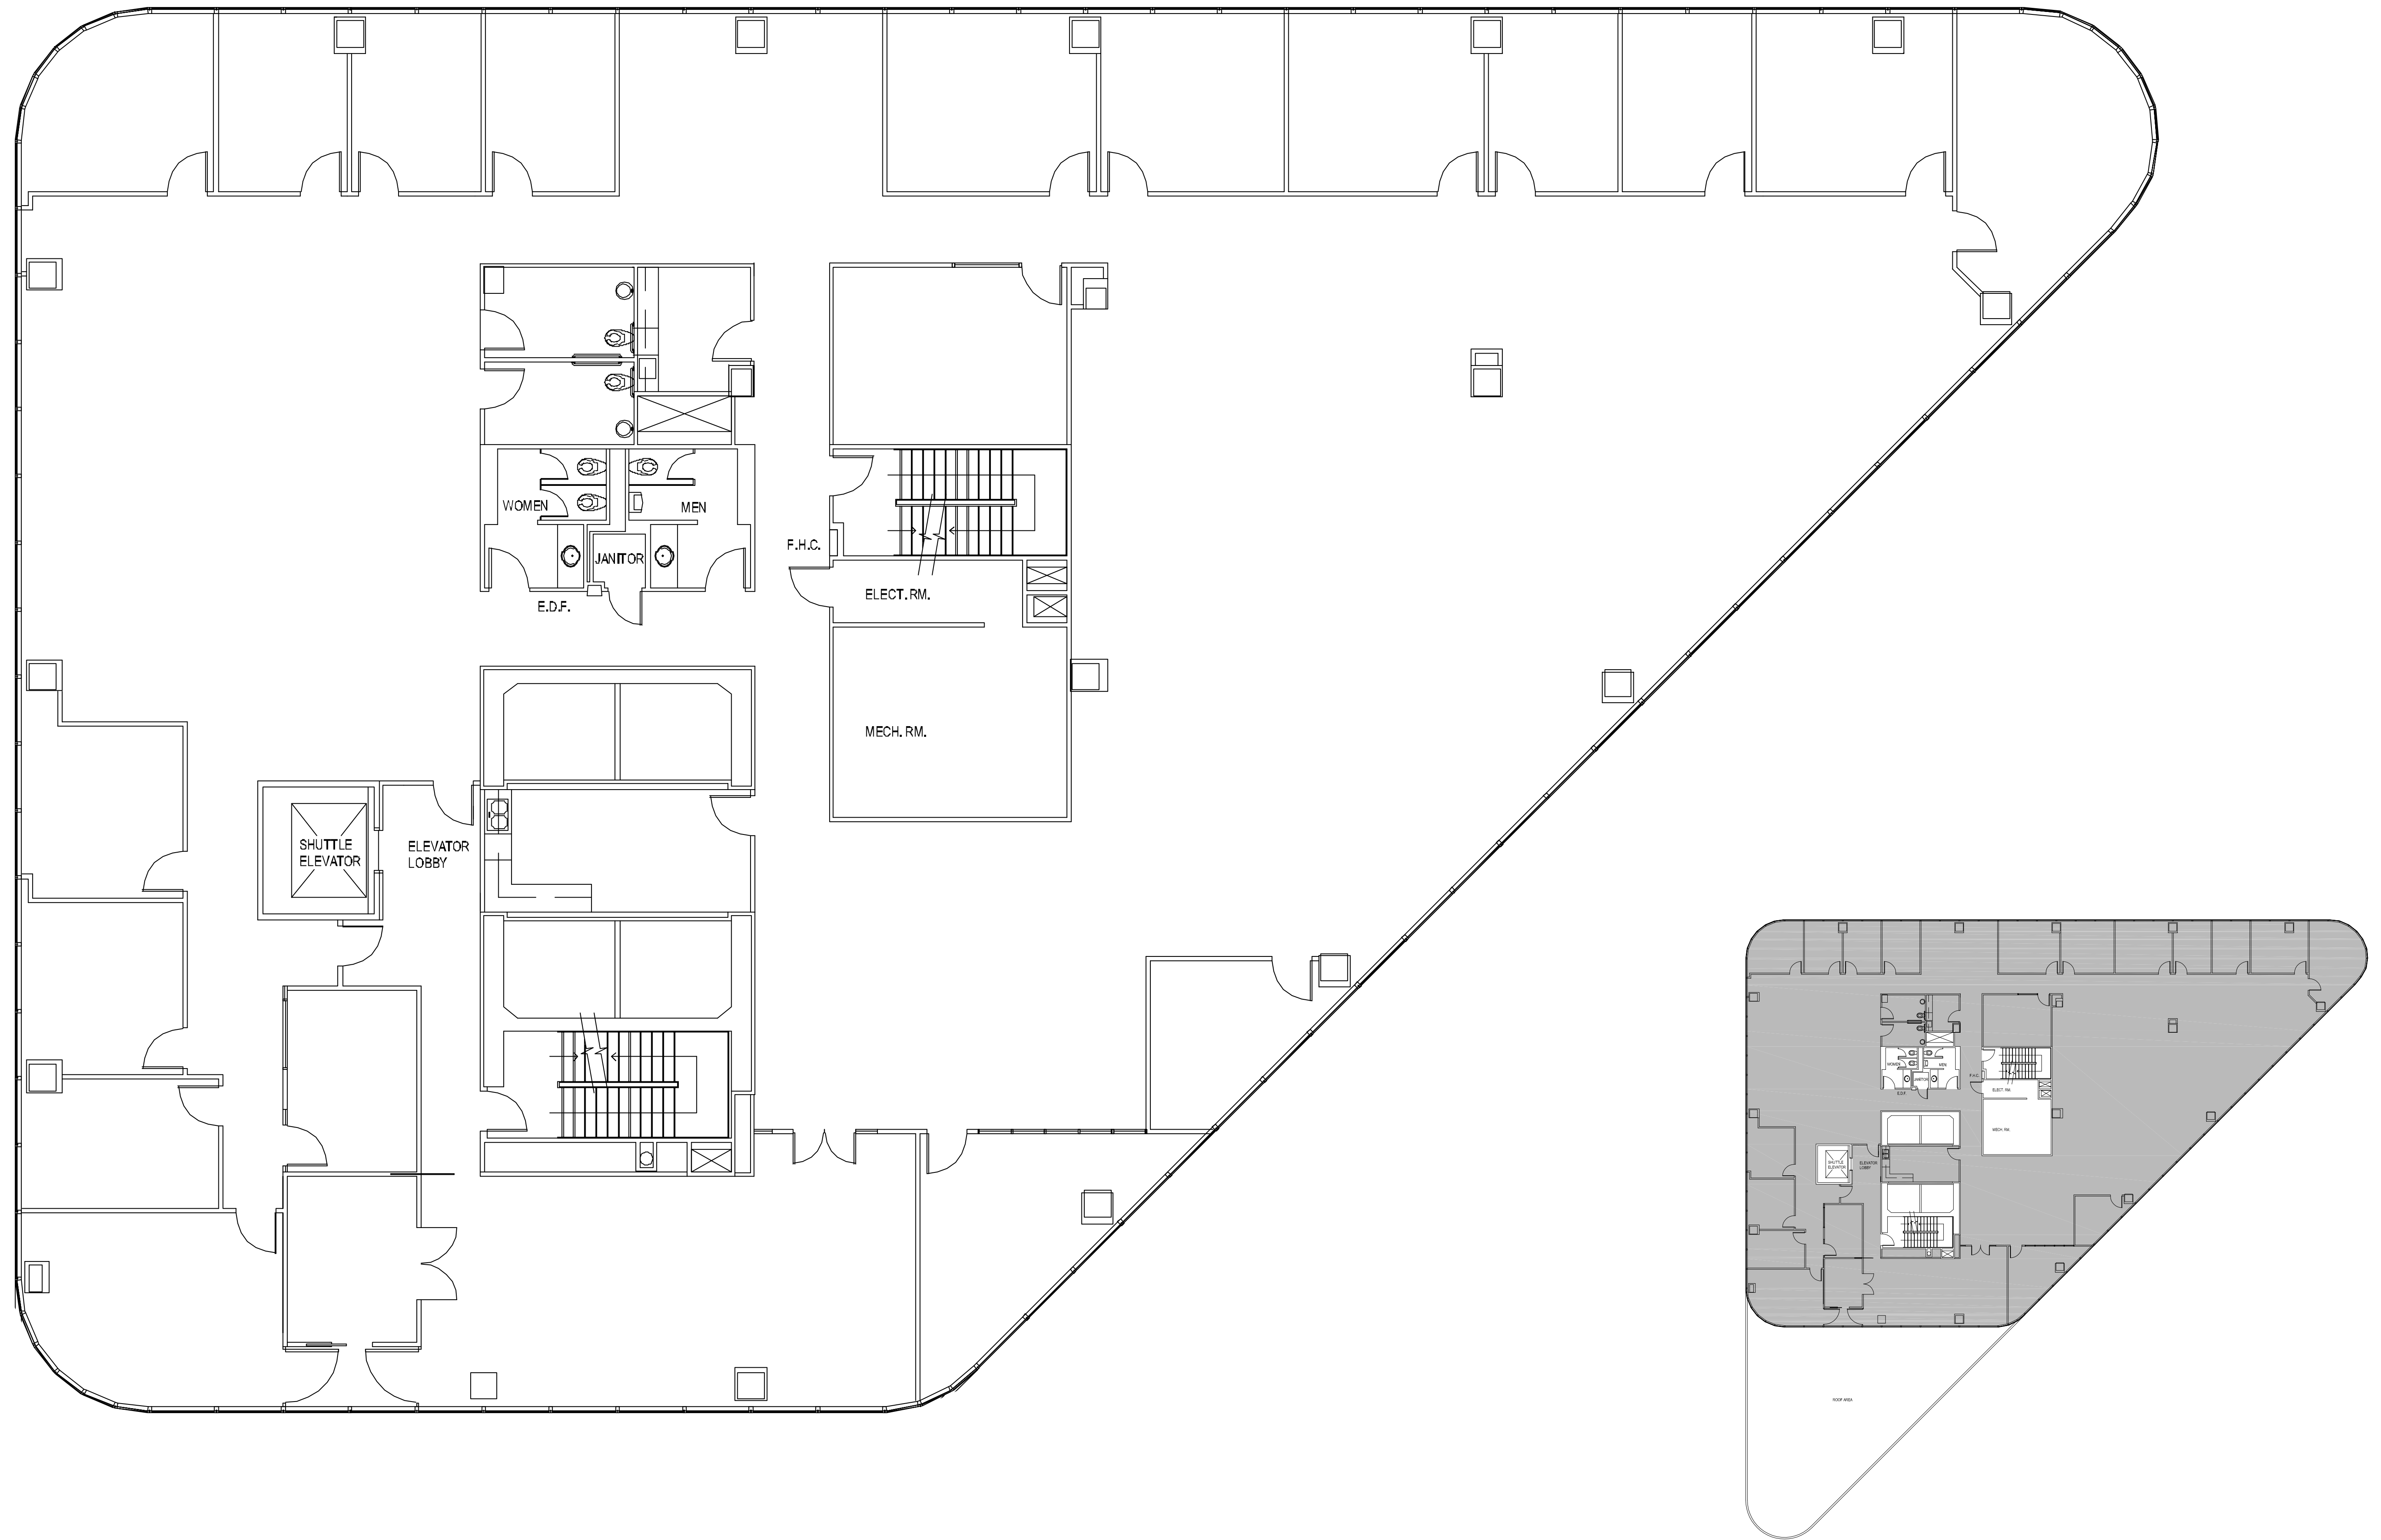

POST OAK CENTRAL - Building 3

SUITE 2200 12,795 RSF

PARKWAY

832.308.6055 | pky.com

NORTH