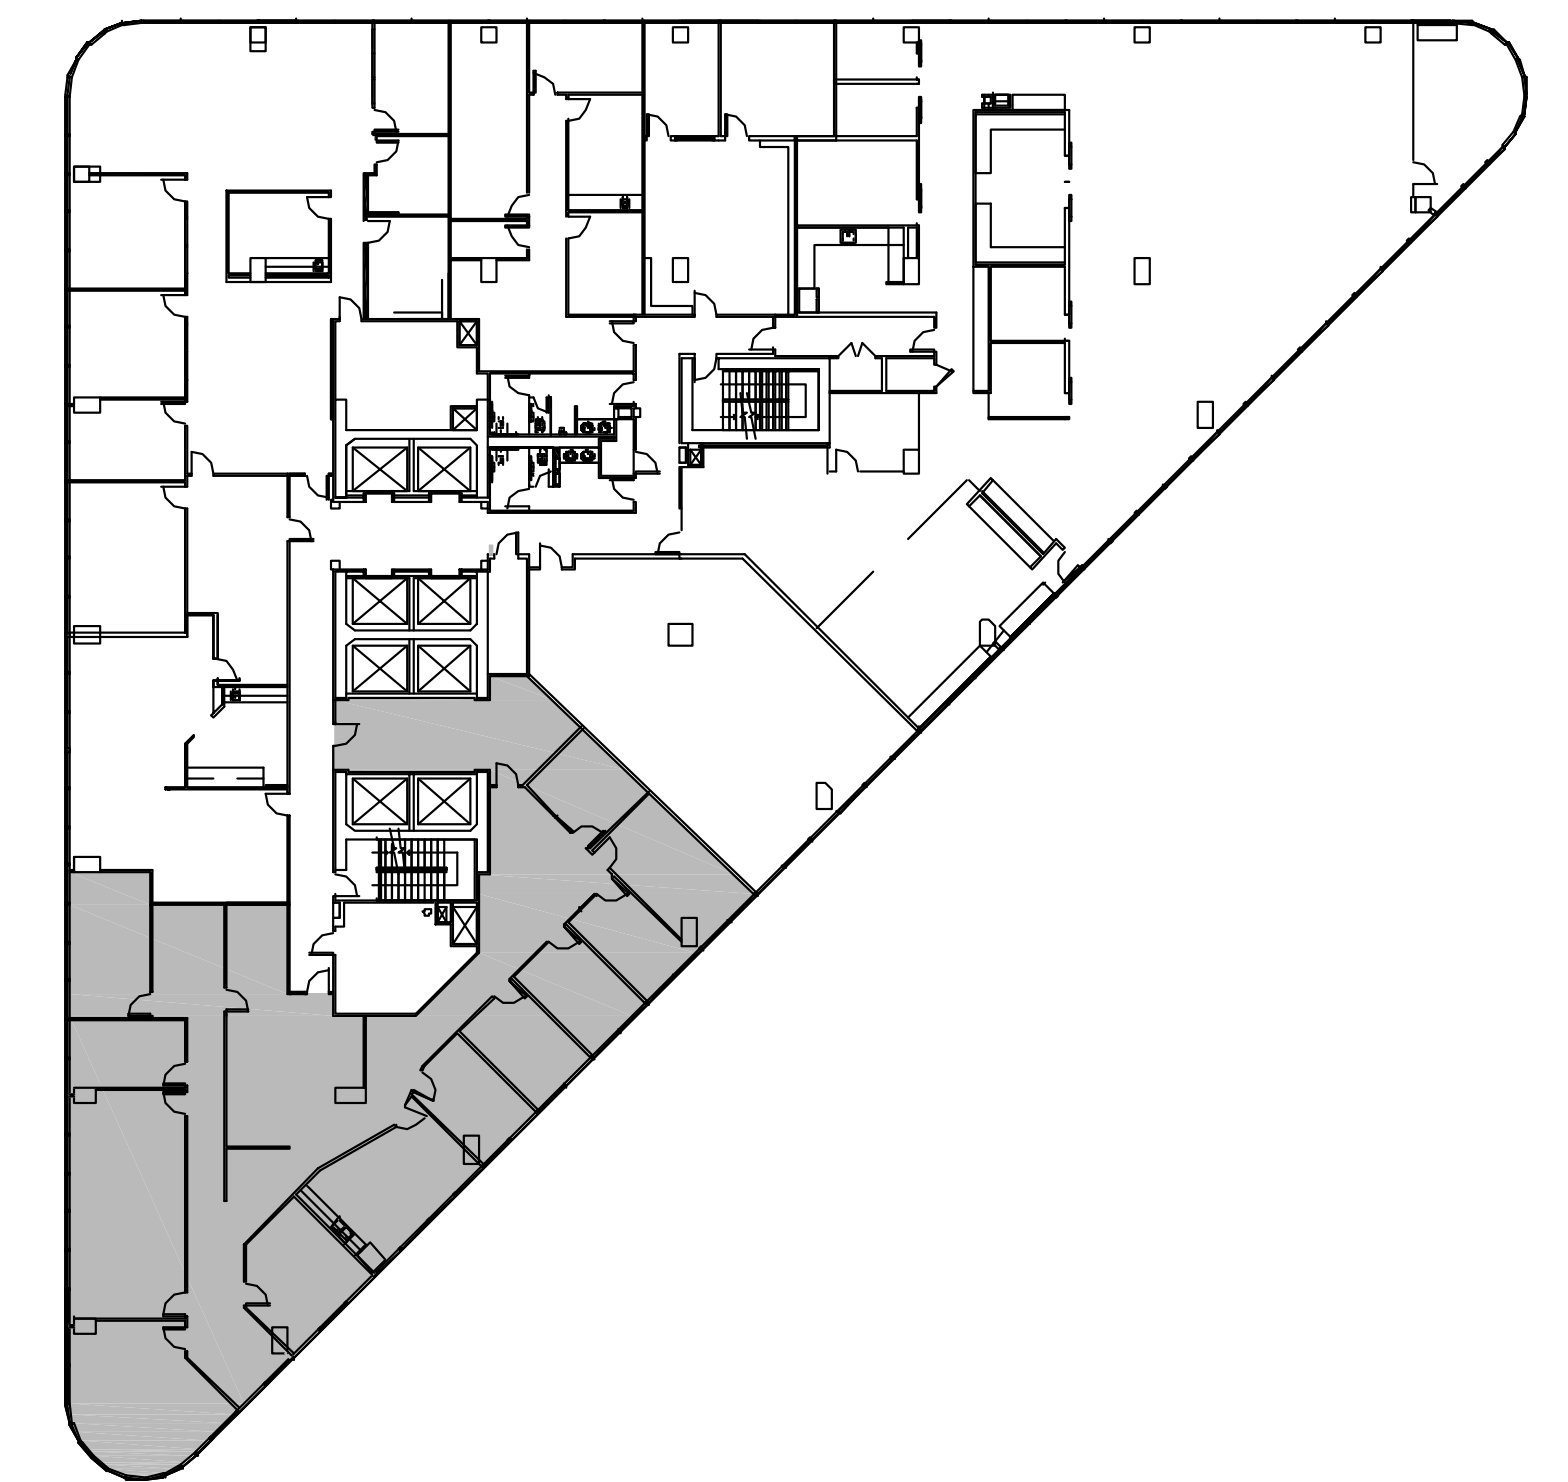

POST OAK CENTRAL - Building 3

SUITE 710 5,277 RSF

PARKWAY

832.308.6055 | pky.com