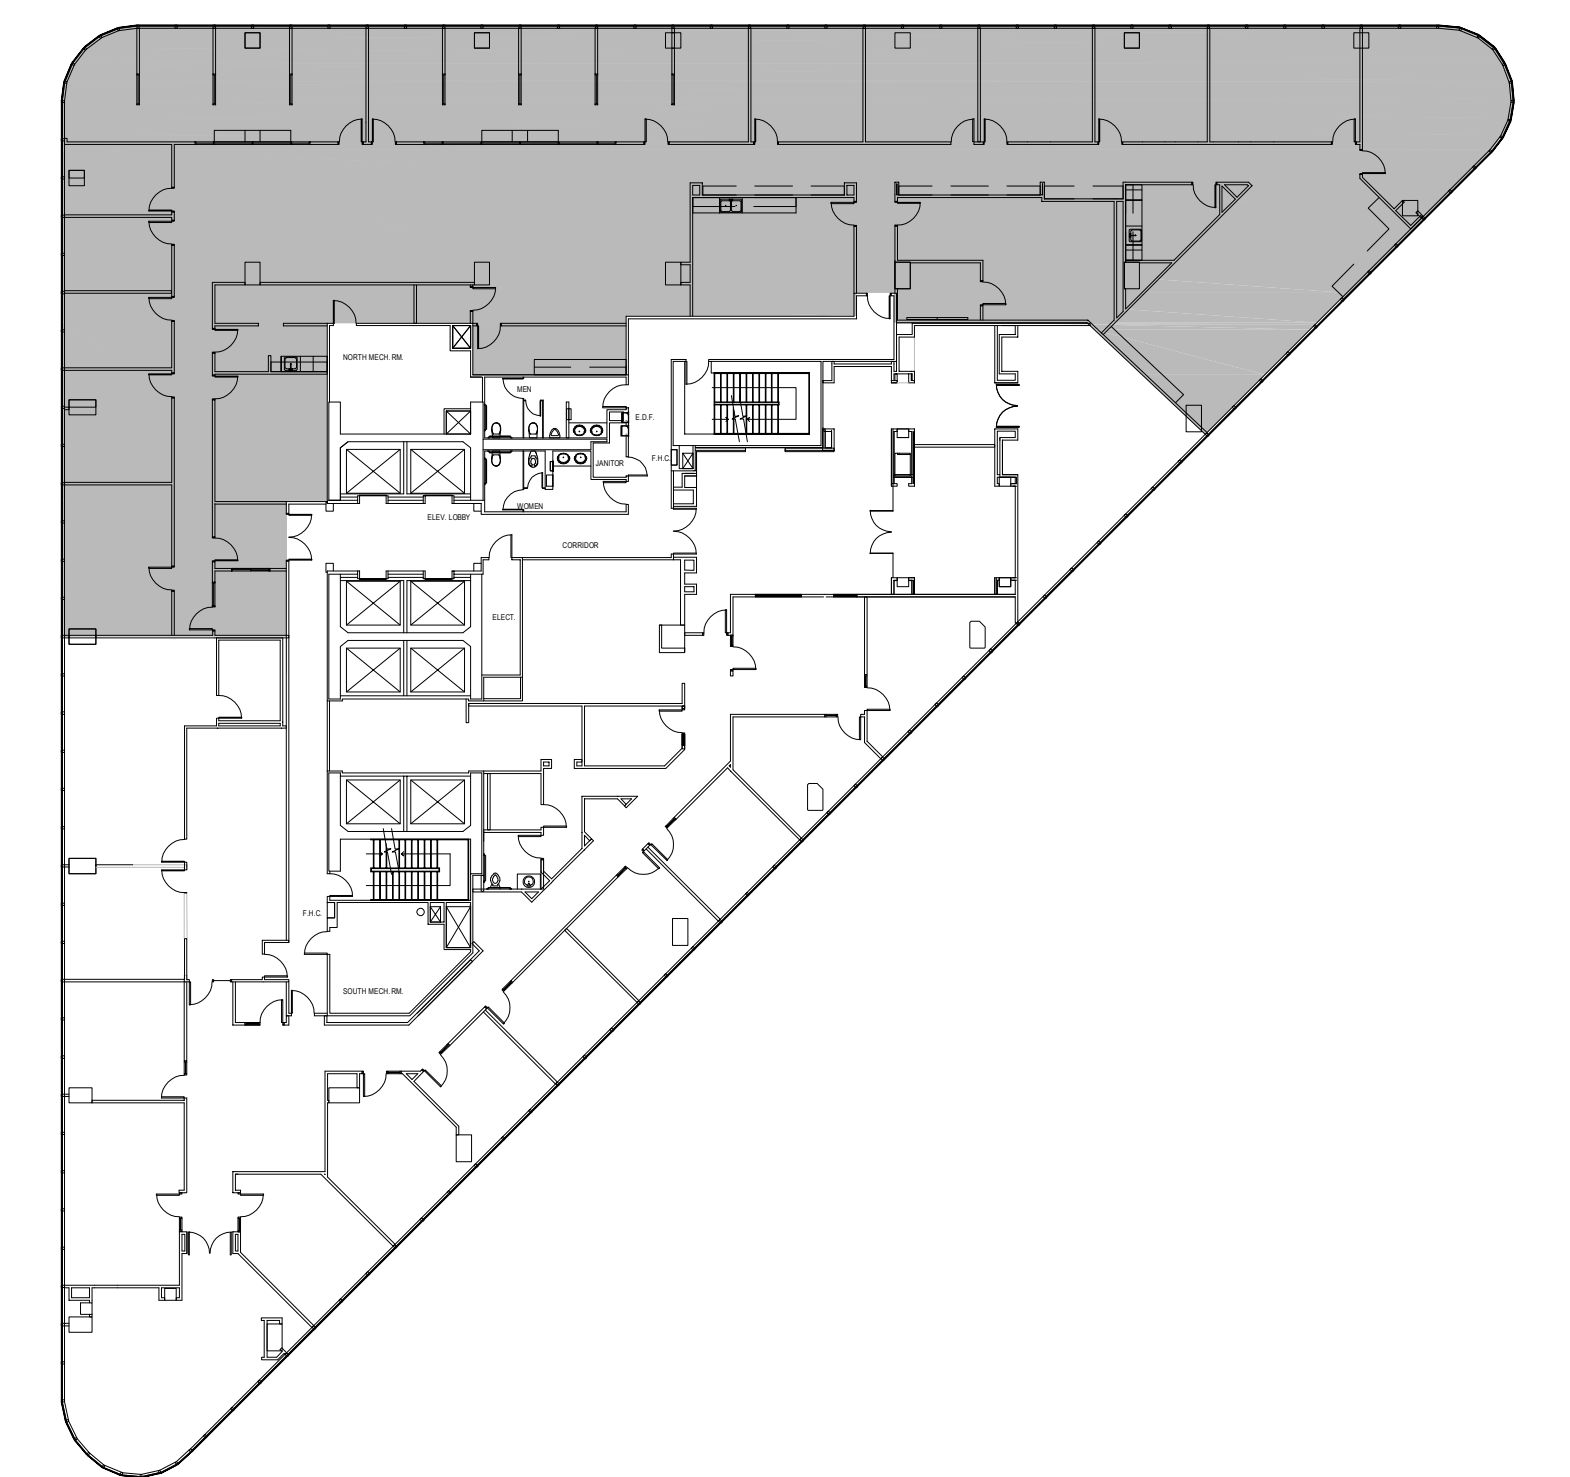

POST OAK CENTRAL - Building 3

SUITE 950 10,992 RSF

PARKWAY

832.308.6055 | pky.com

NORTH