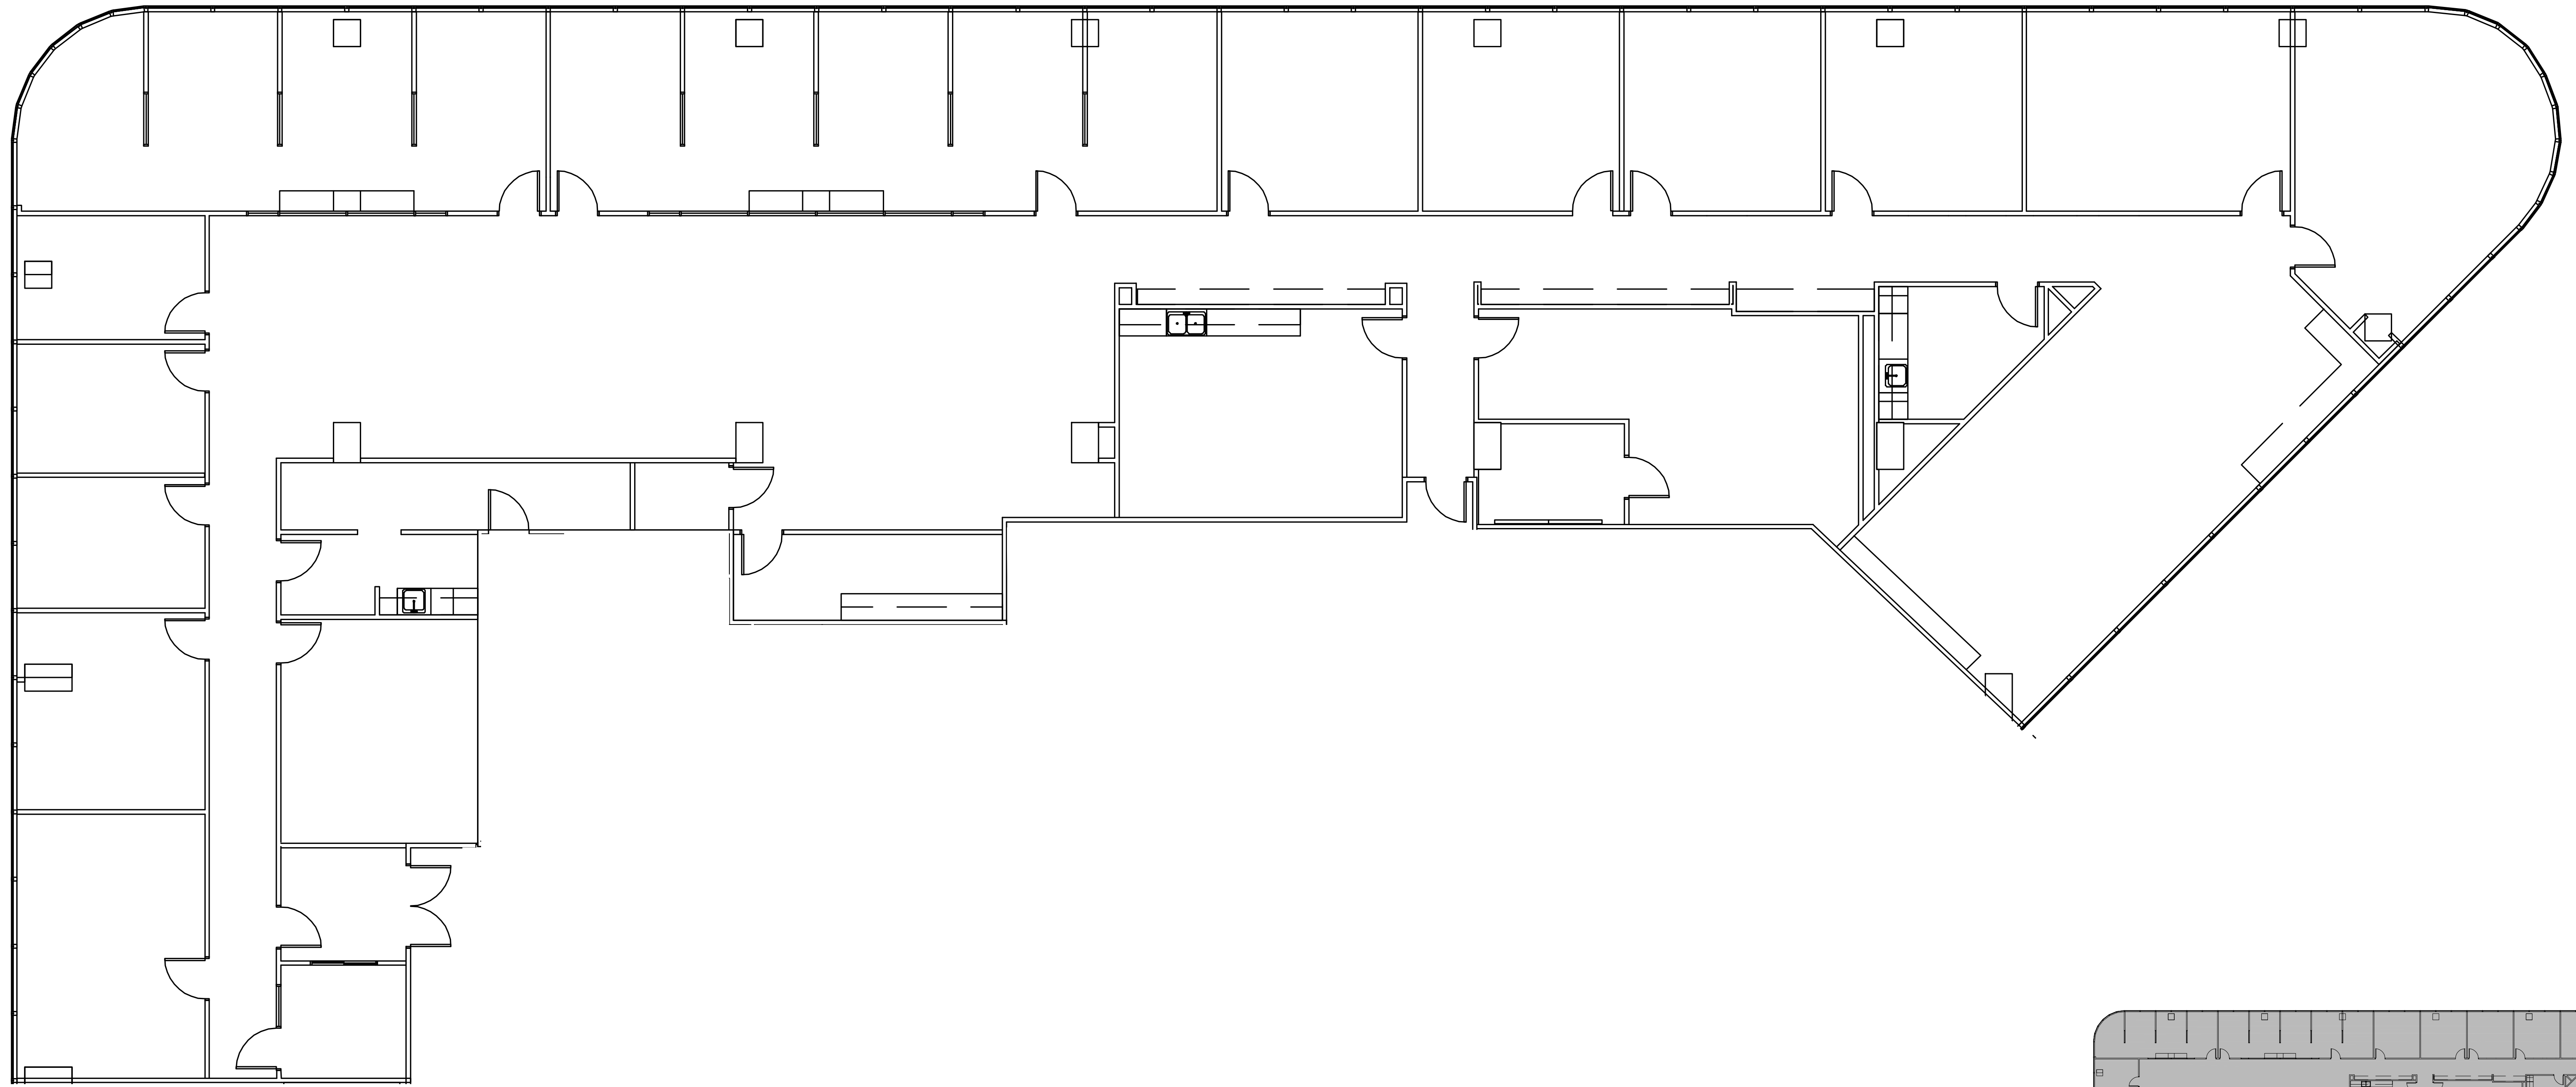

POST OAK CENTRAL - Building 3

SUITE 950 10,992 RSF

PARKWAY

832.308.6055 | pky.com

NORTH