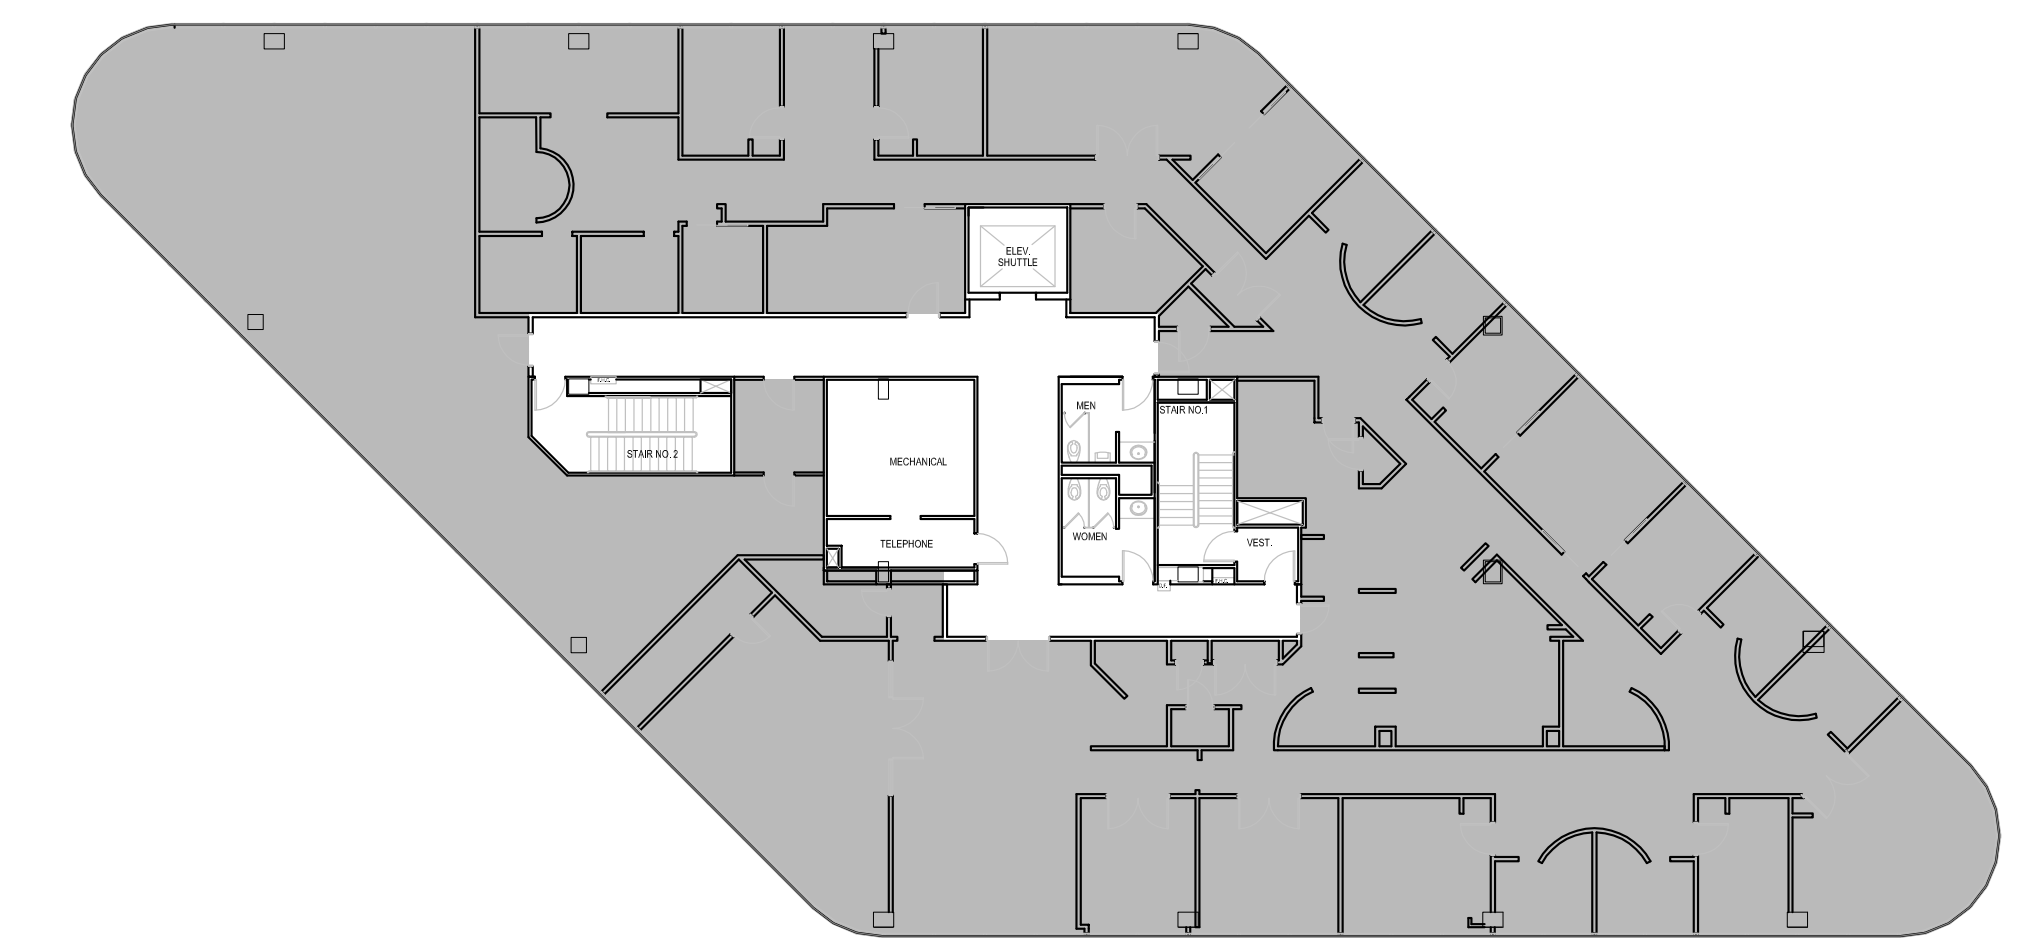

POST OAK CENTRAL - Building 2

SUITE 2400 11,050 RSF