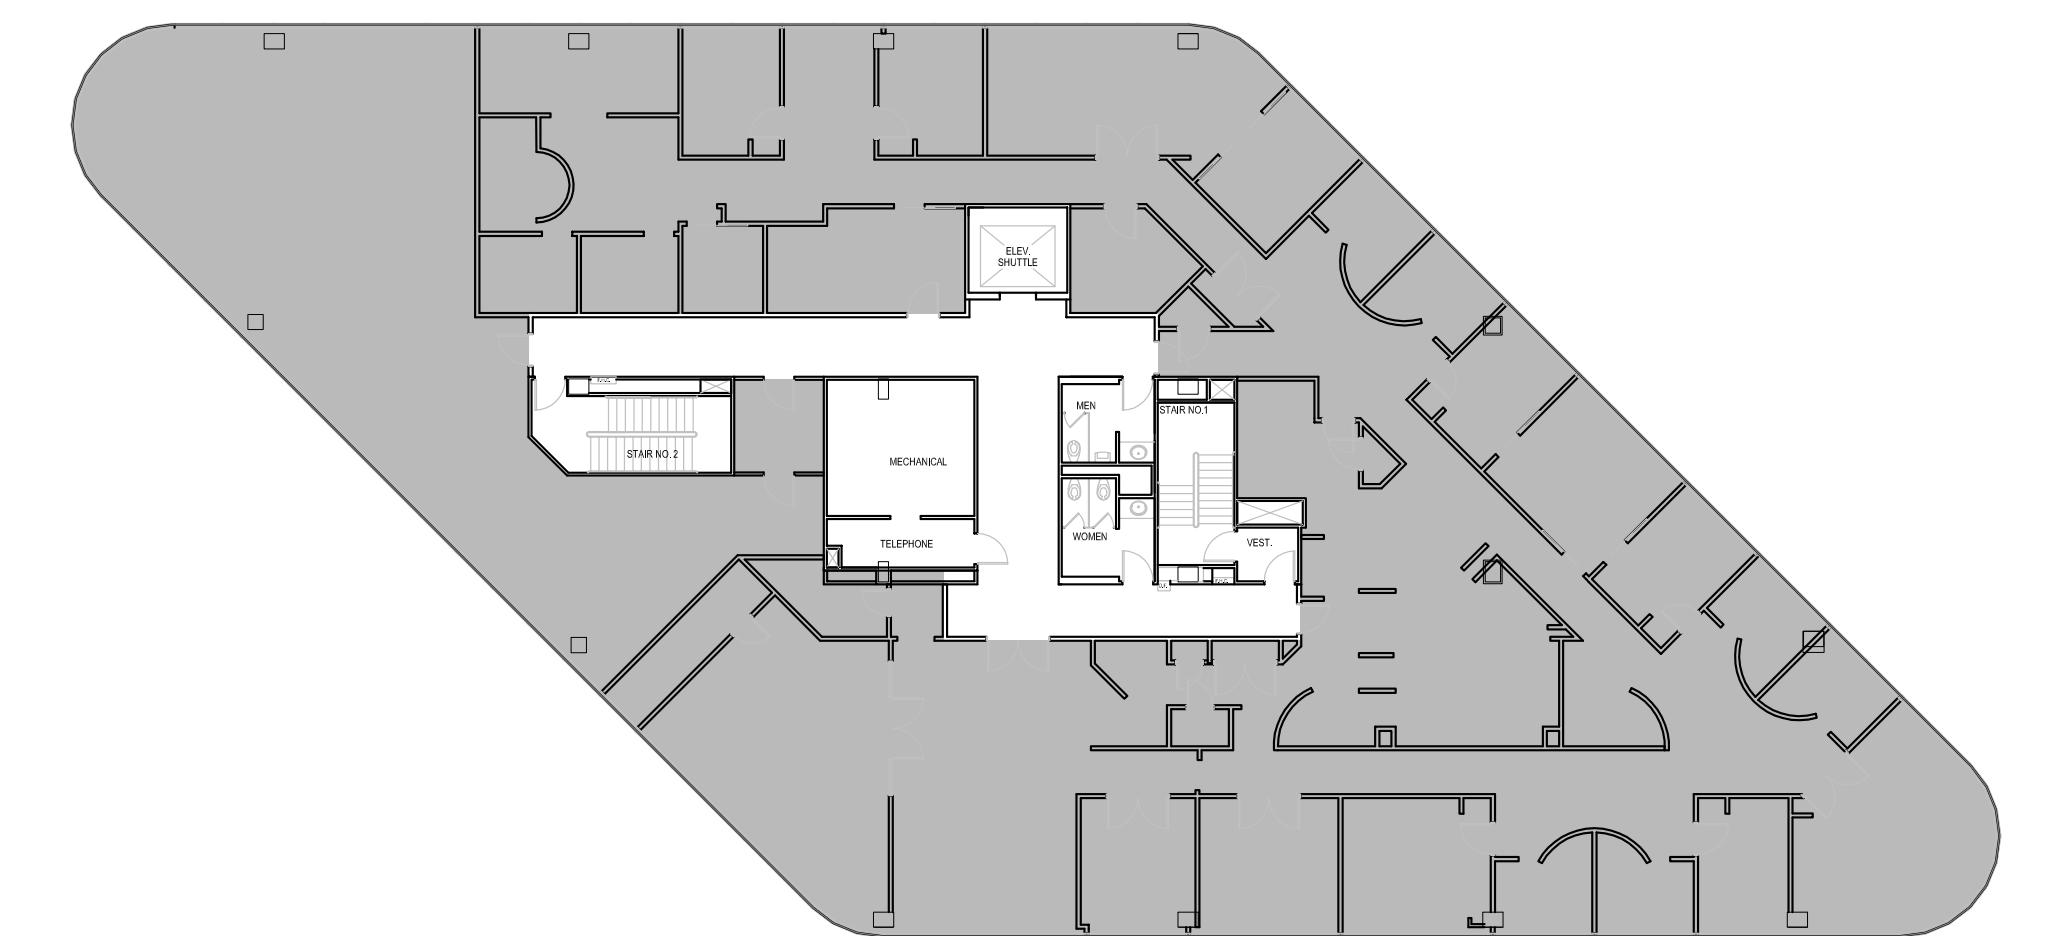

POST OAK CENTRAL - Building 2

SUITE 2400 11,510 RSF