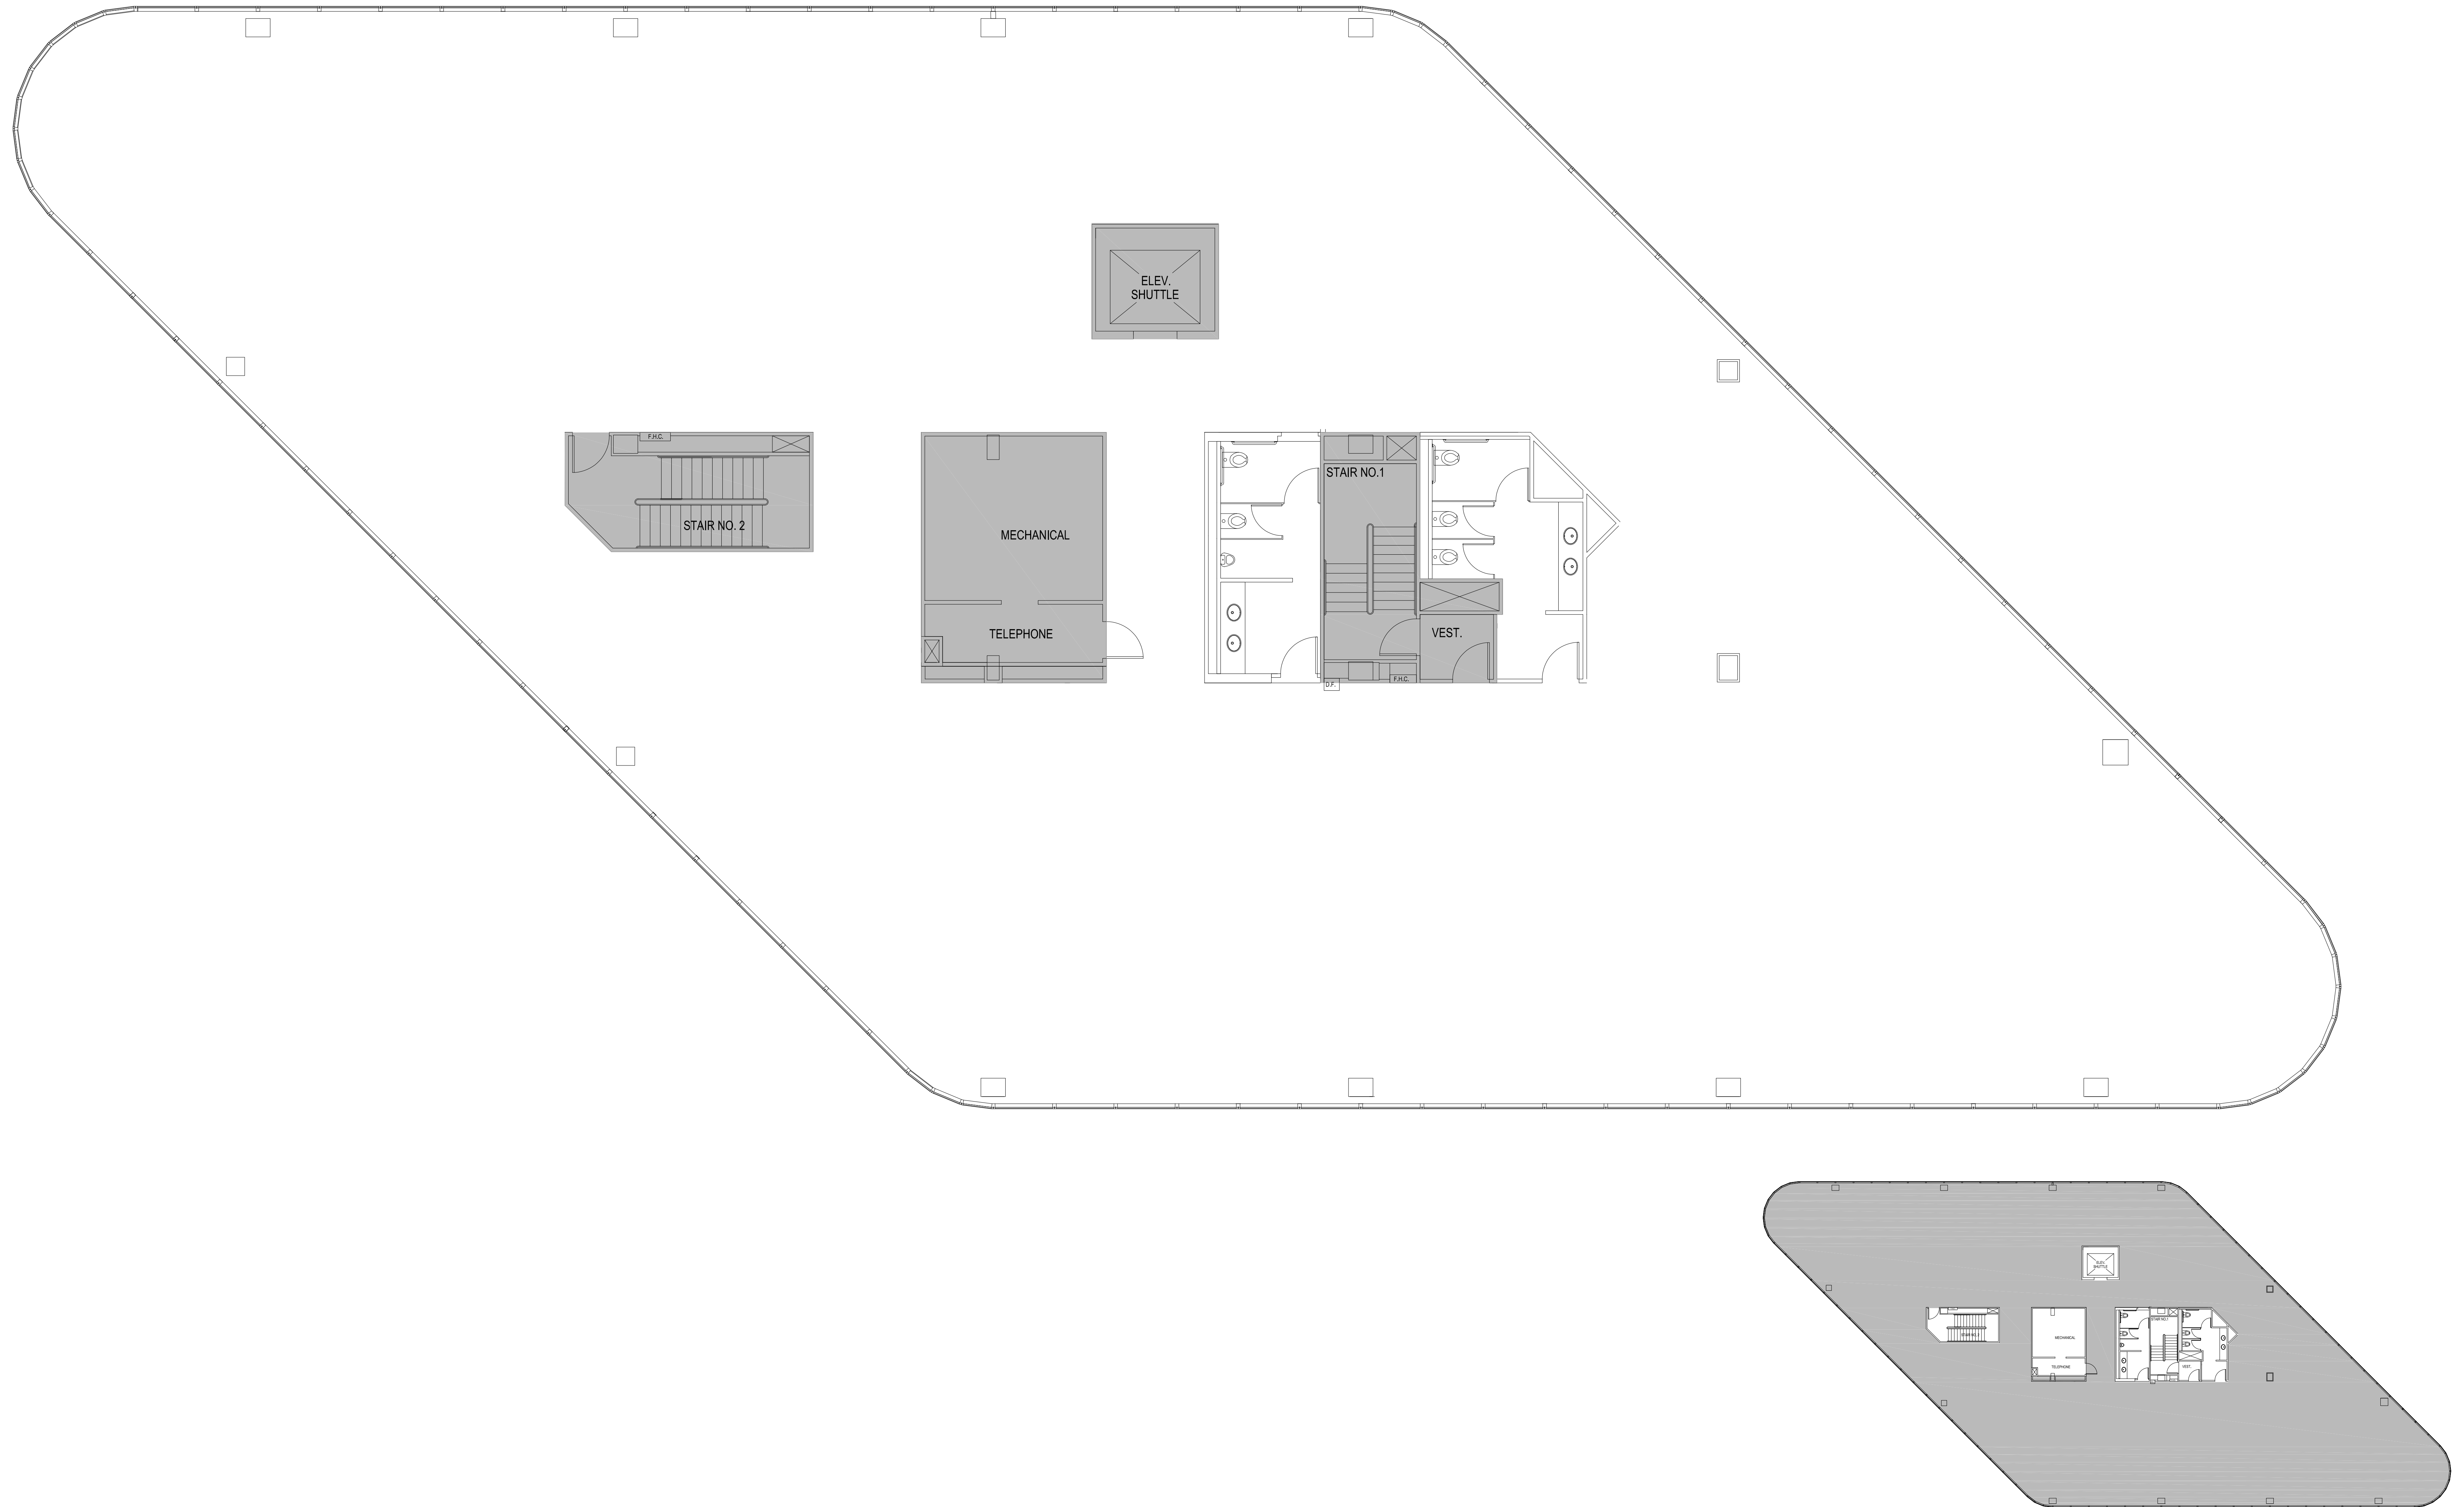

# POST OAK CENTRAL - Building 2

SUITE 2400 11,510 RSF

NORTH