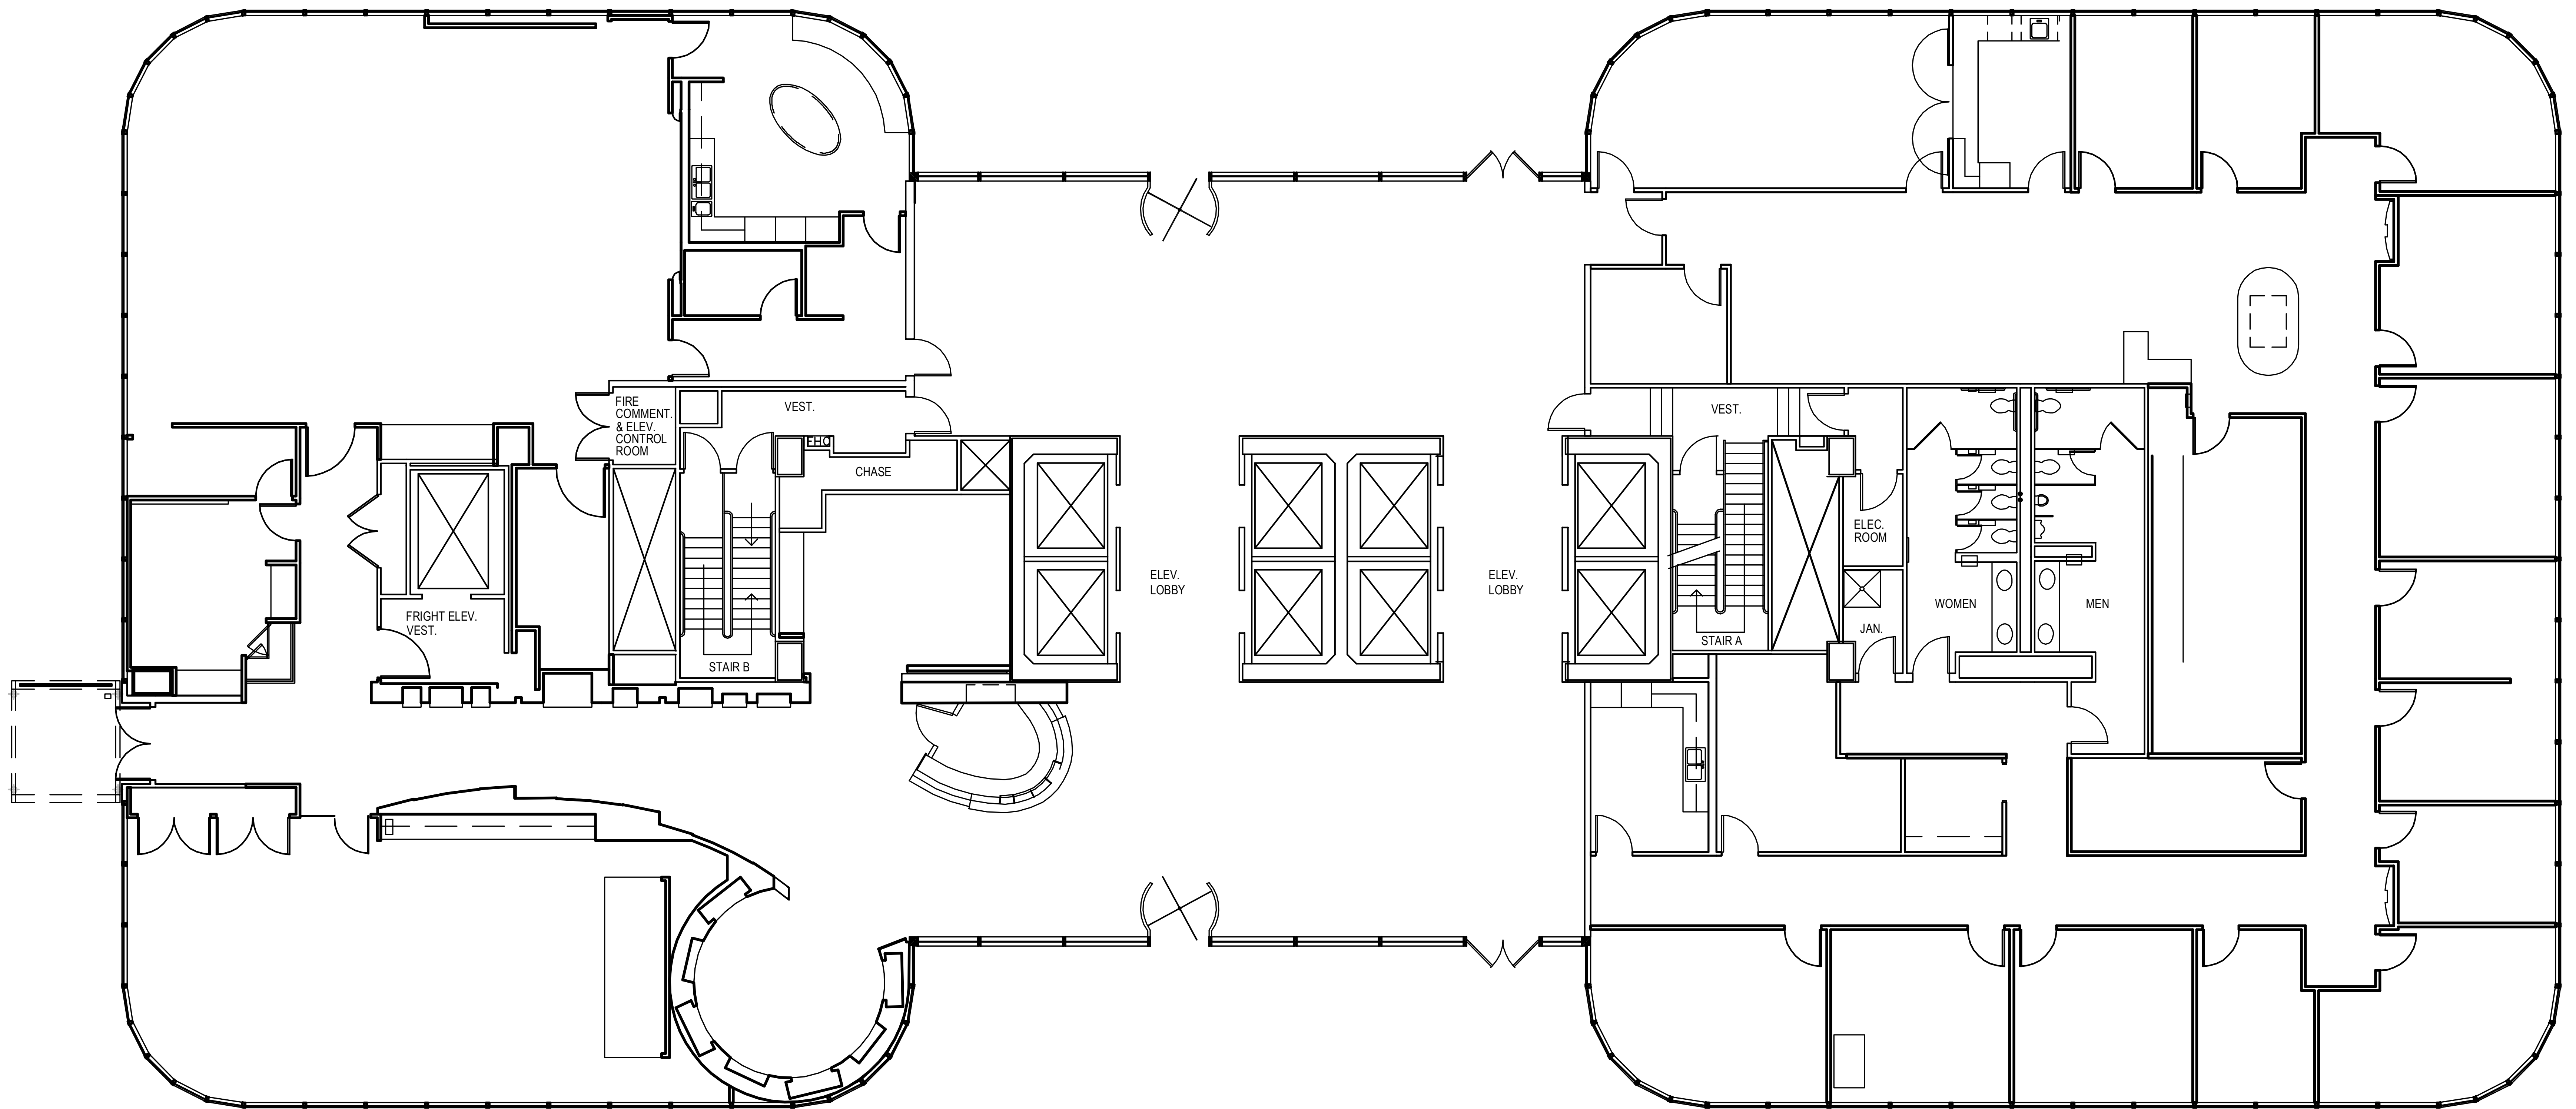

POST OAK CENTRAL - Building 1

SUITE 100 11,966 RSF

PARKWAY

832.308.6055 | pky.com

NORTH