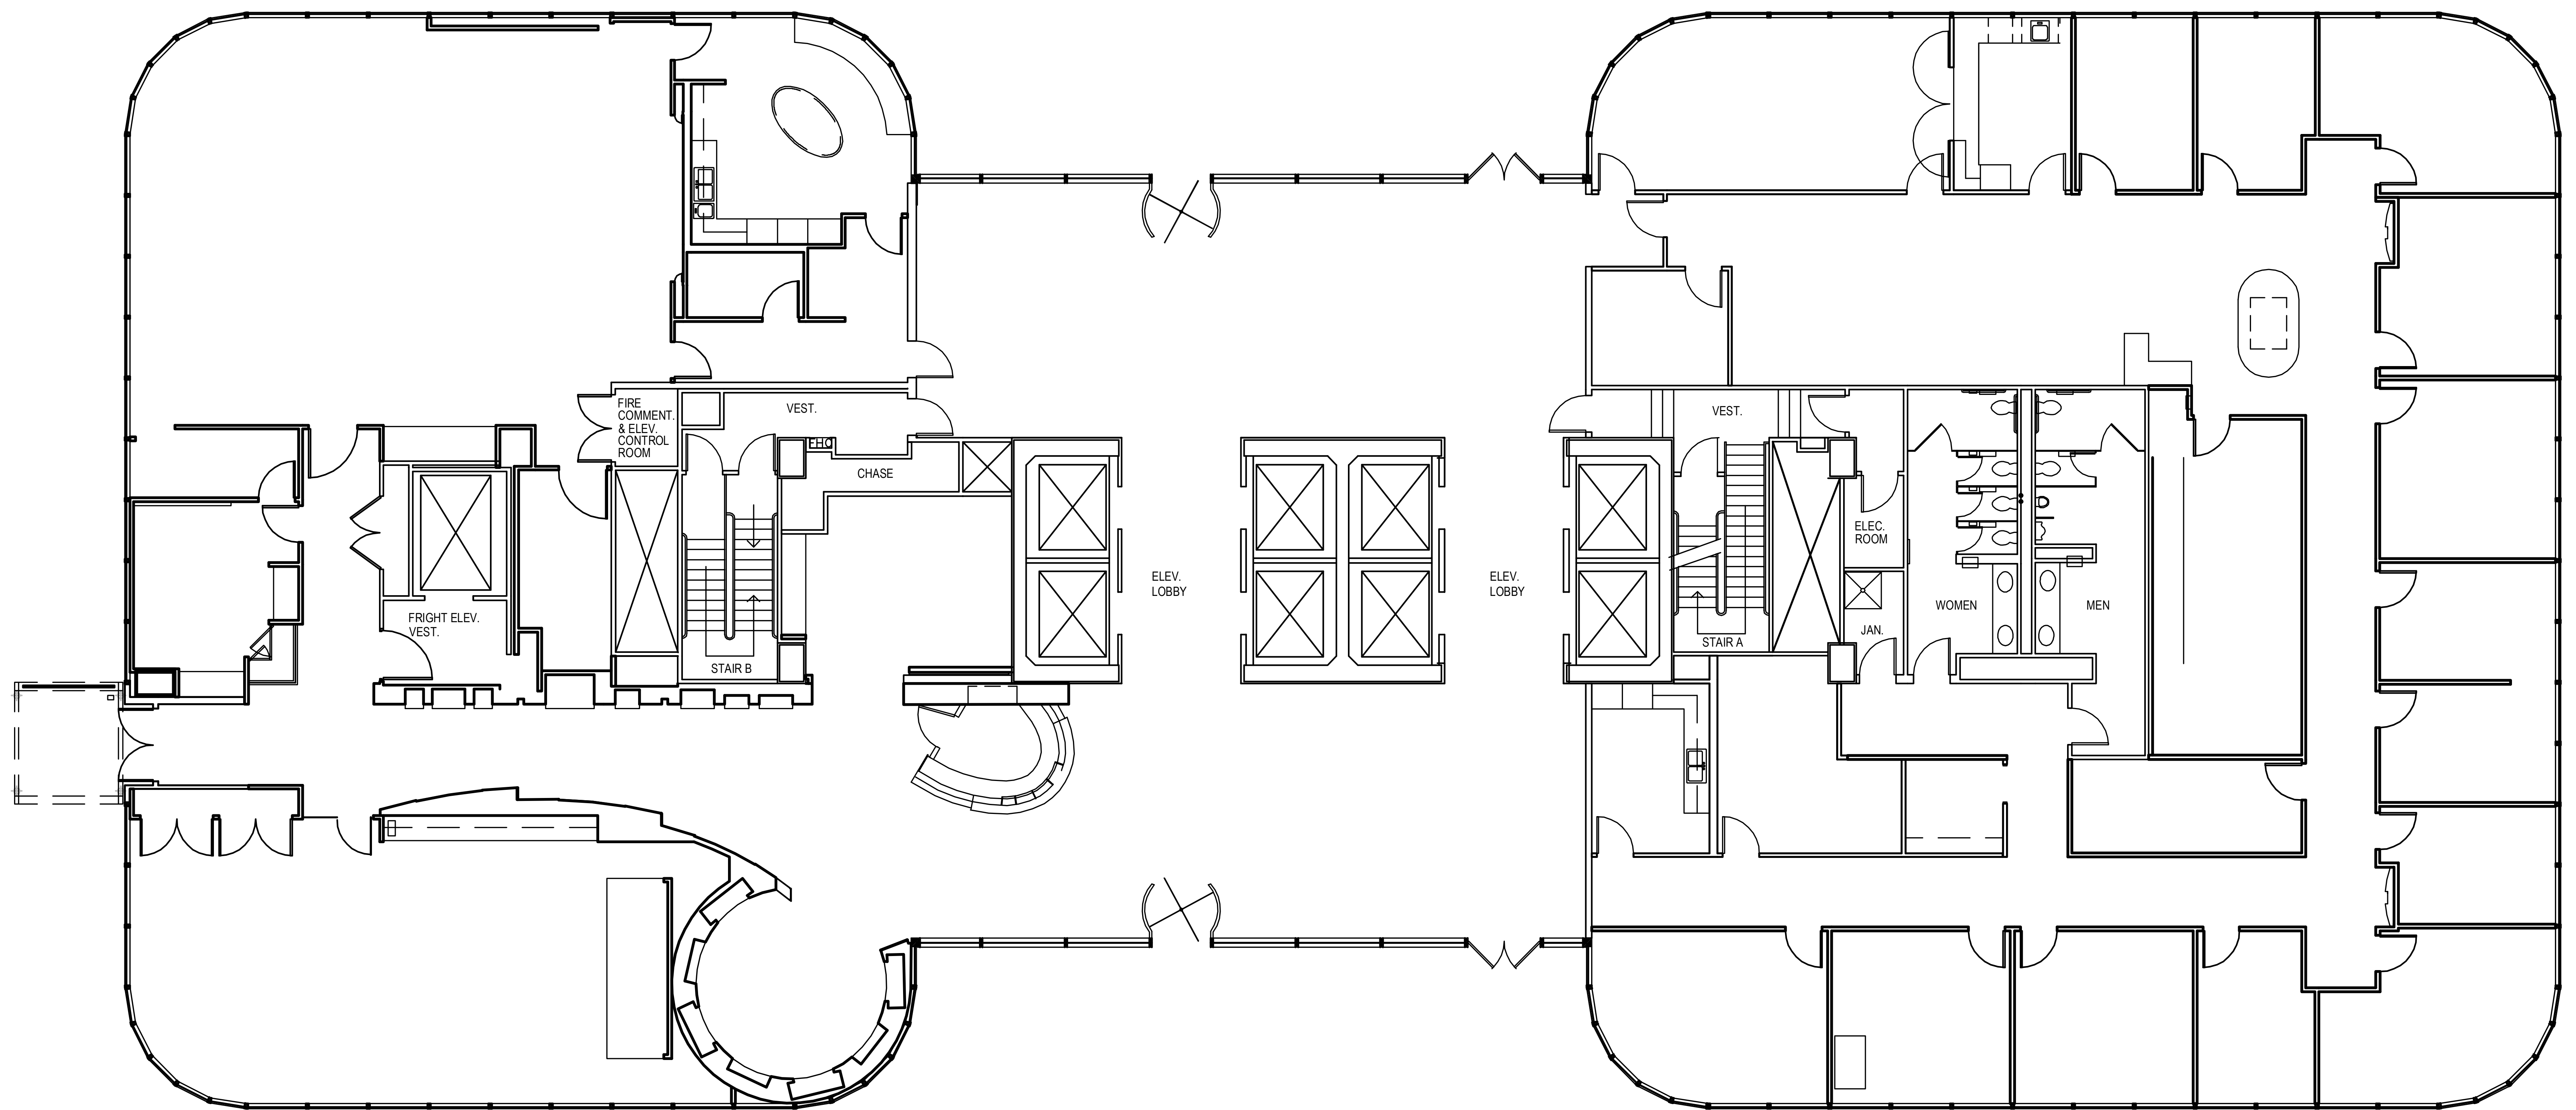

POST OAK CENTRAL - Building 1

SUITE 100 16,671 RSF

PARKWAY

832.308.6055 | pky.com

NORTH