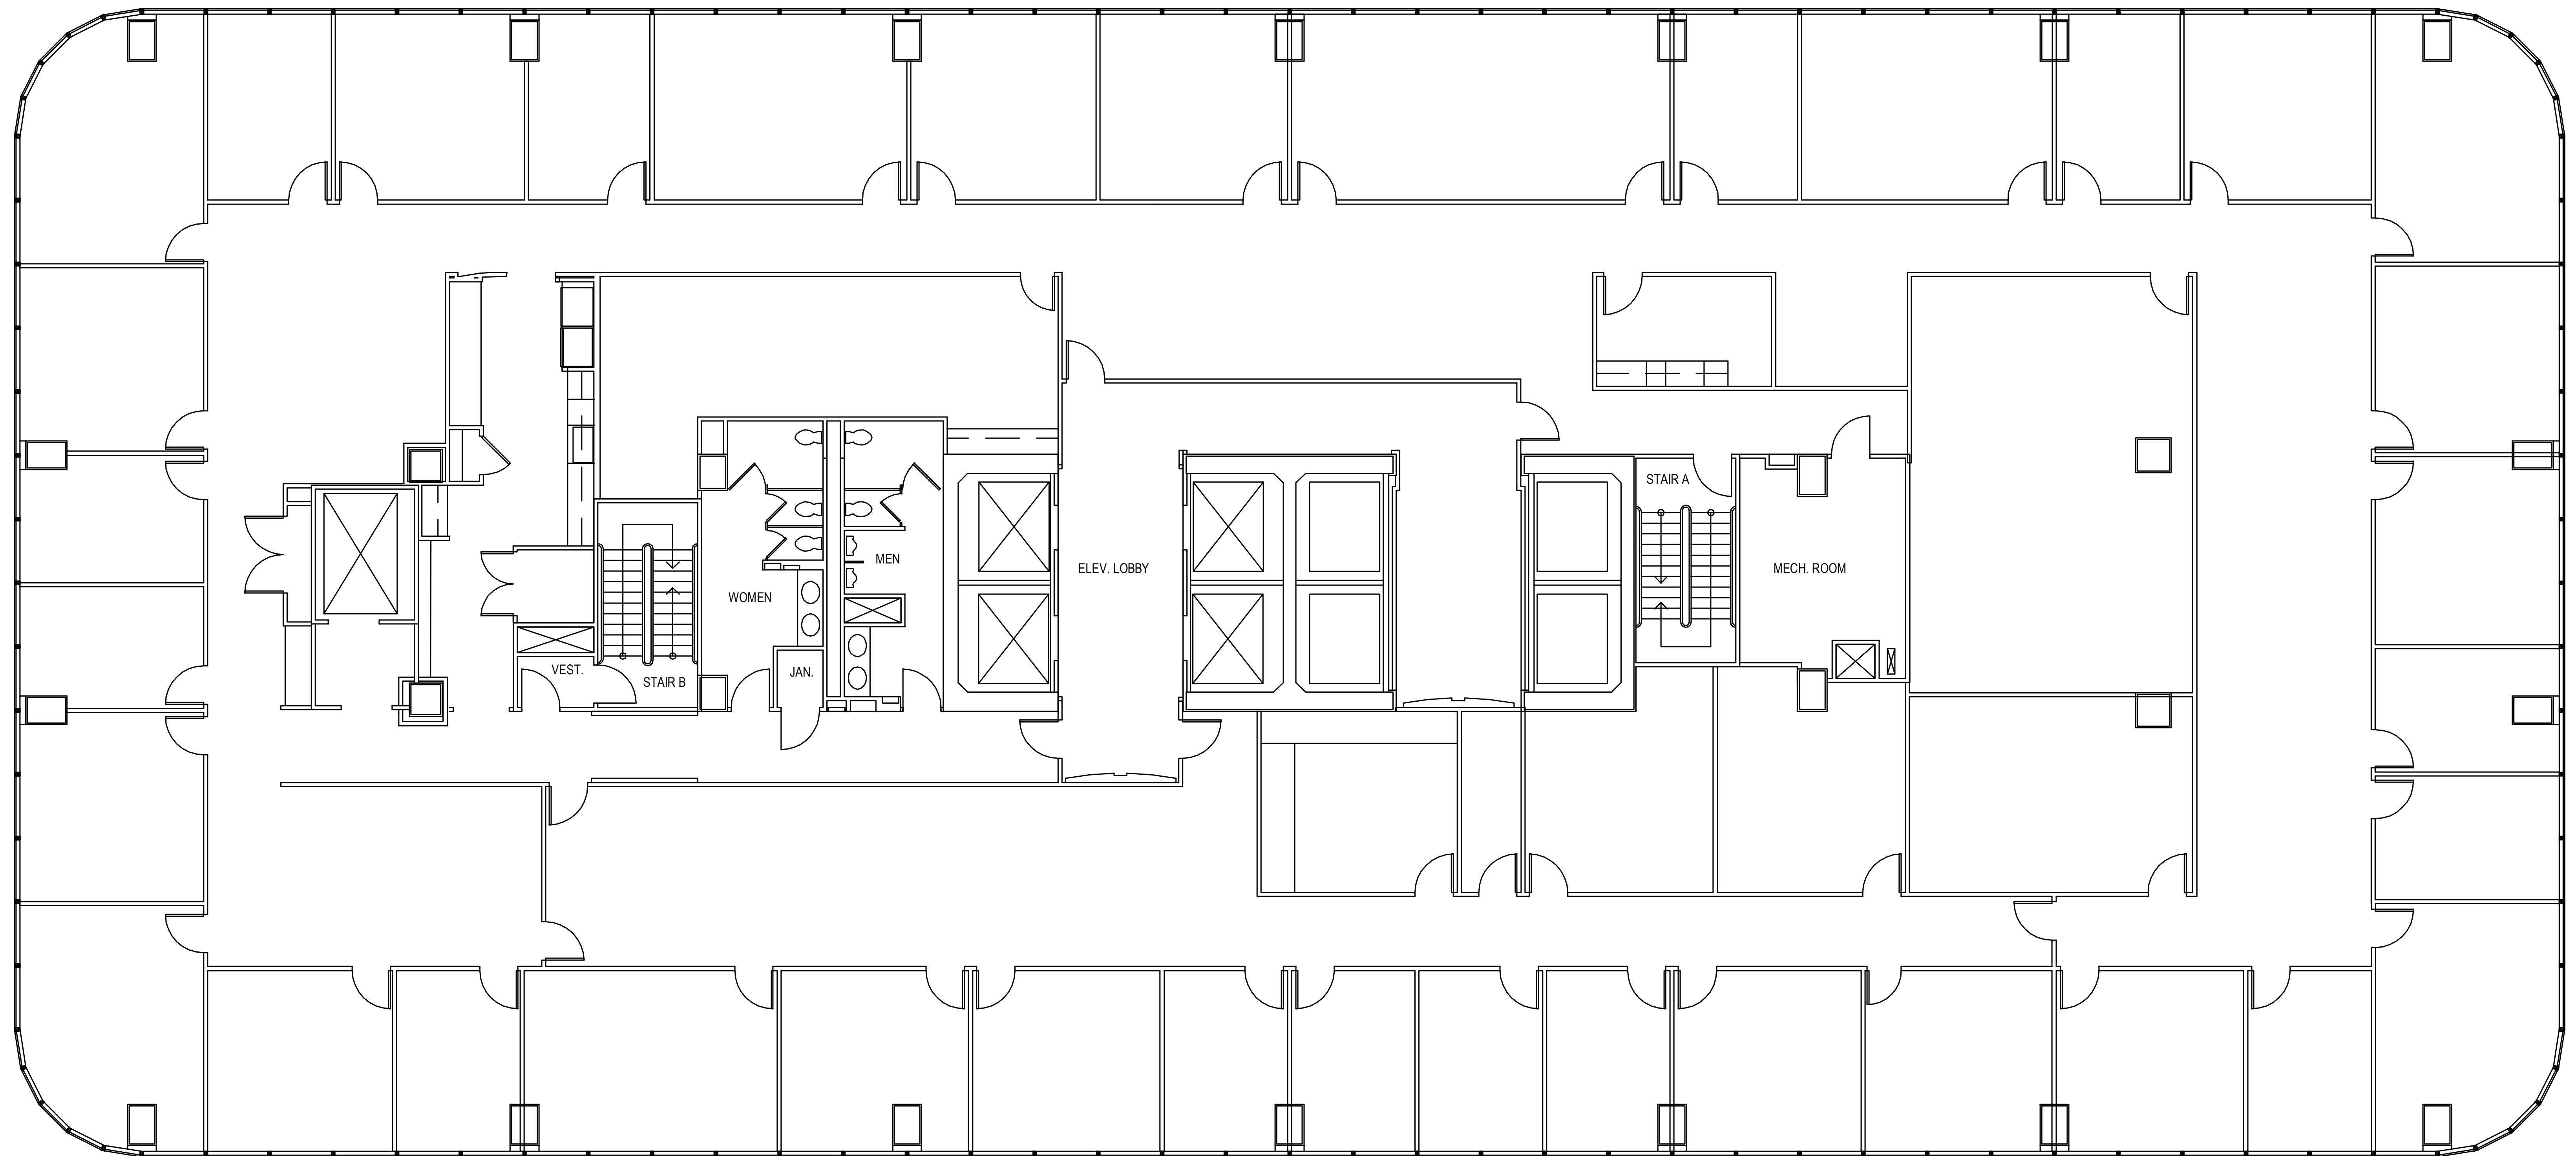

POST OAK CENTRAL - Building 1

SUITE 1000 17,909 RSF

PARKWAY

832.308.6055 | pky.com

NORTH