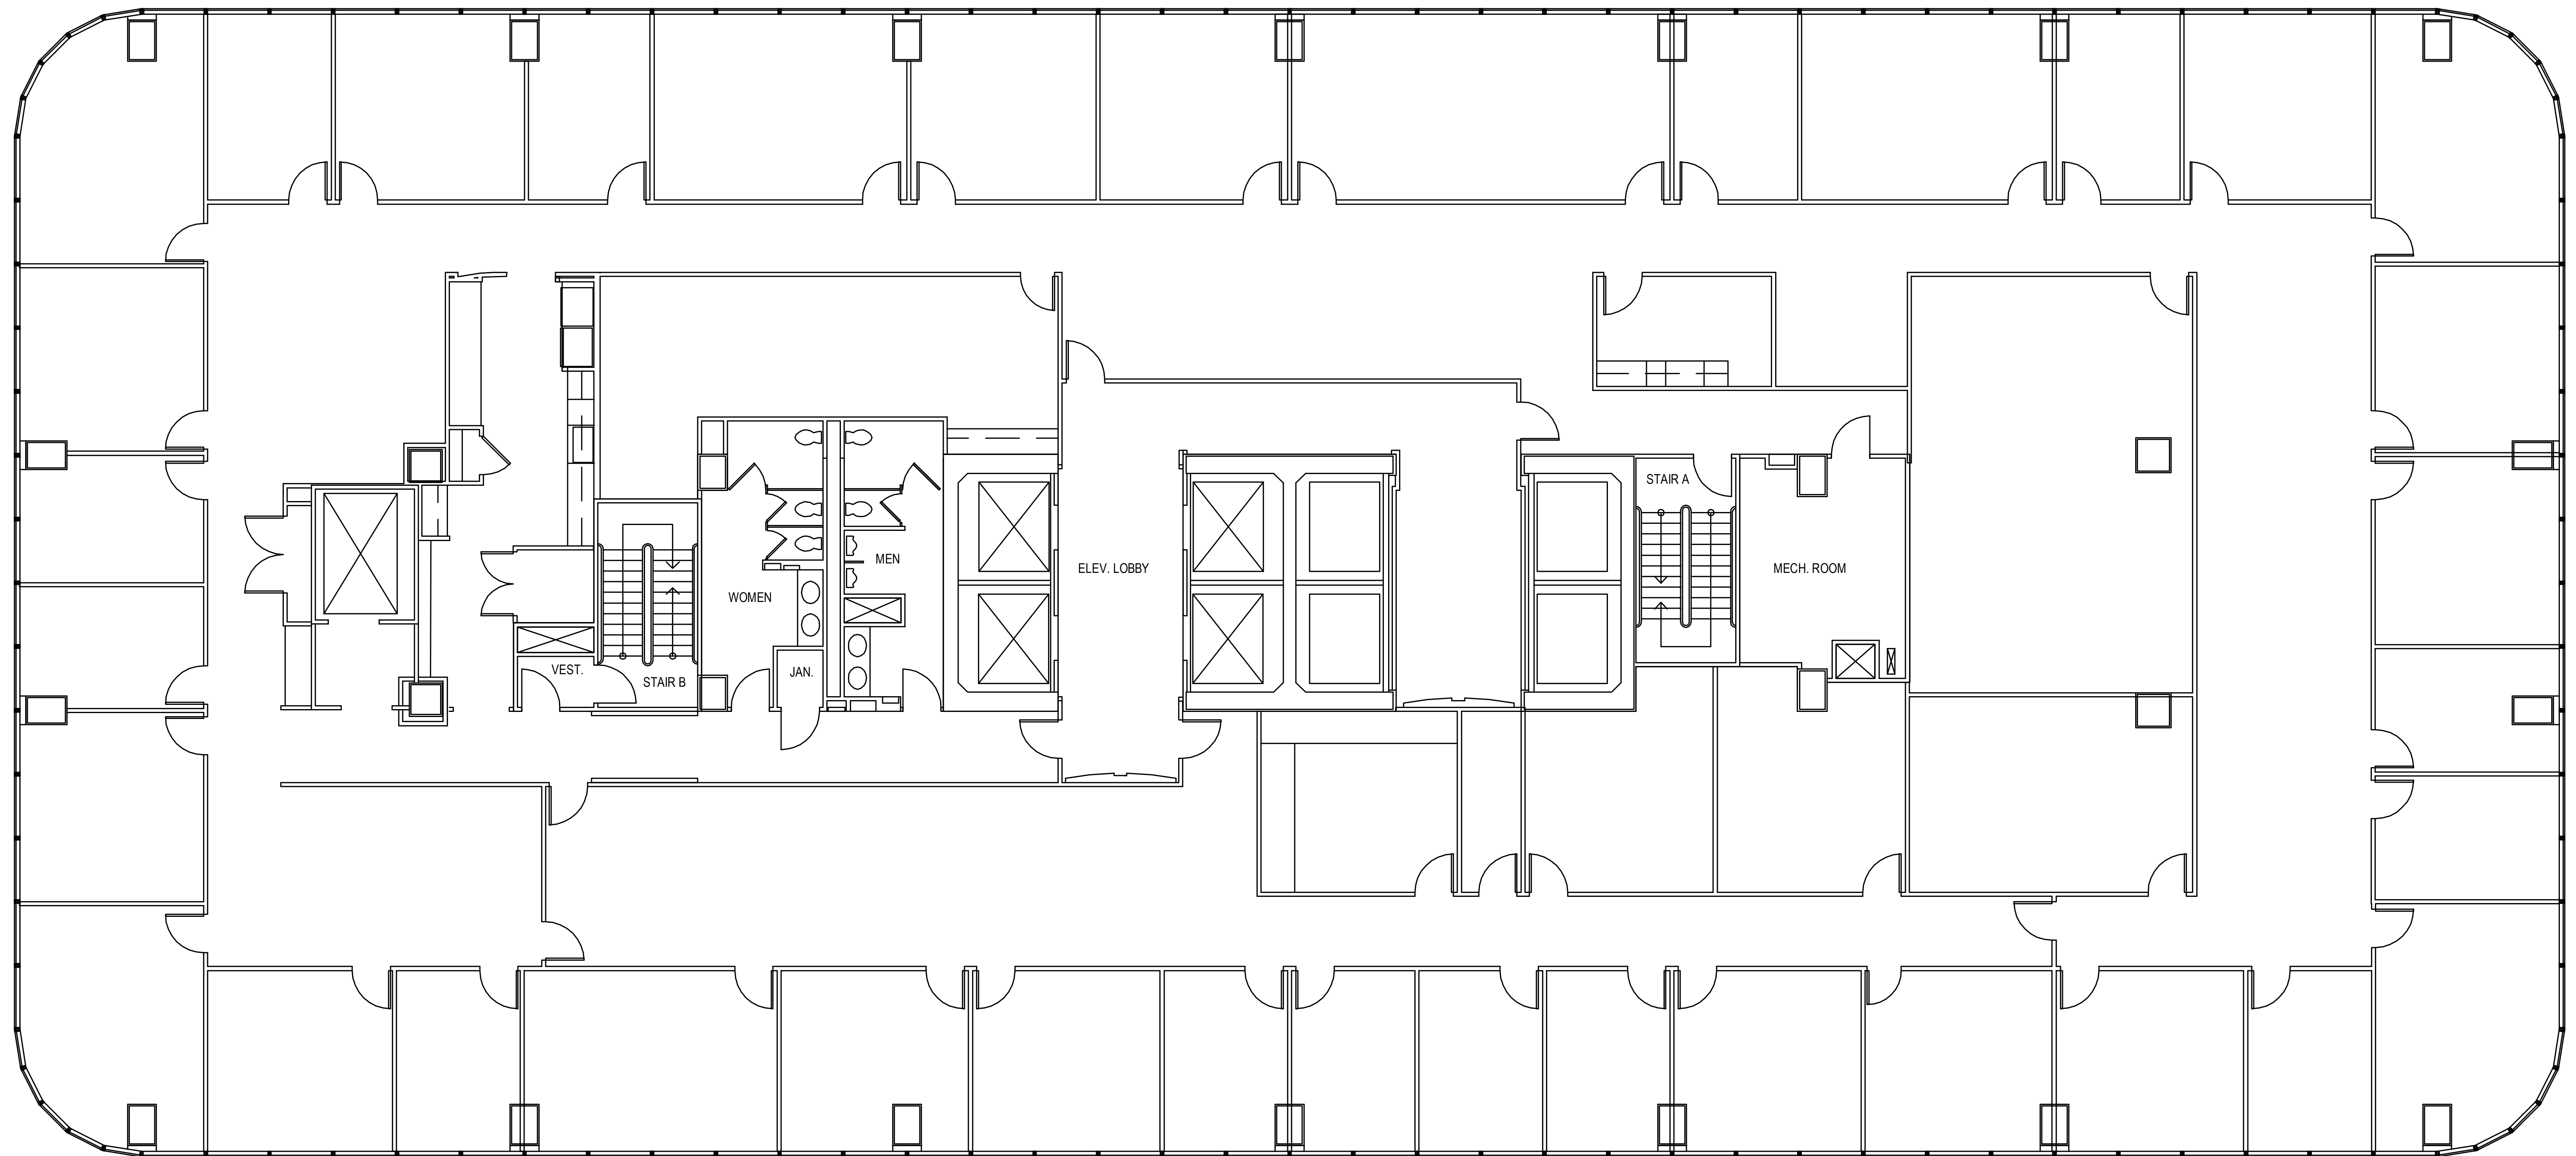

POST OAK CENTRAL - Building 1

SUITE 1000 18,131 RSF

PARKWAY

832.308.6055 | pky.com

NORTH