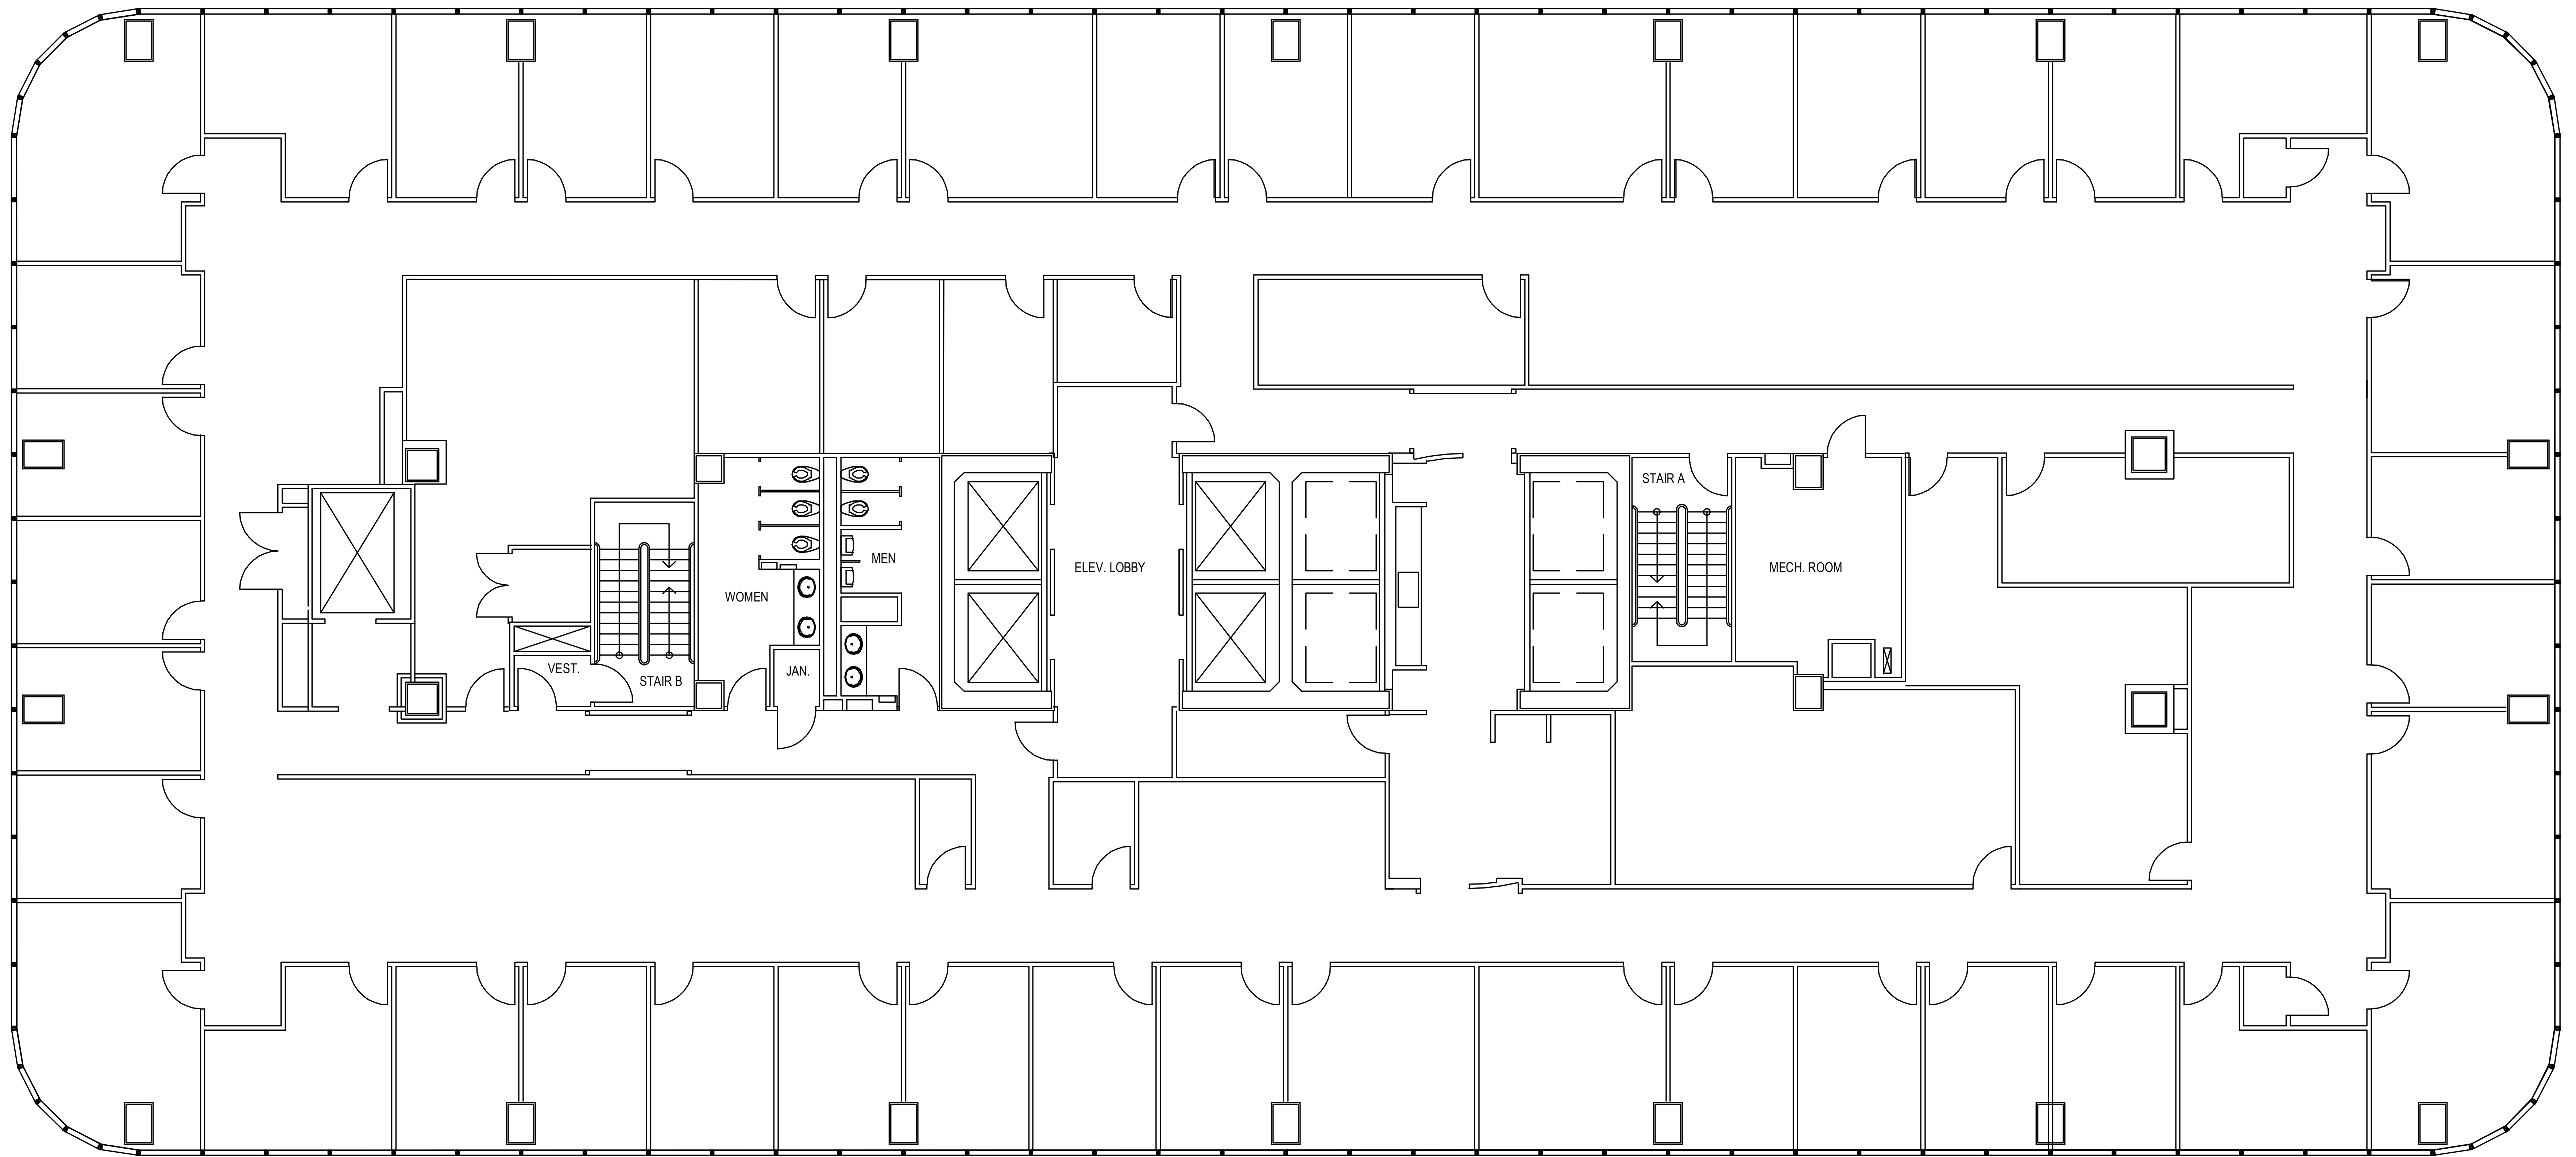

POST OAK CENTRAL - Building 1

SUITE 1100 17,909 RSF

PARKWAY

832.308.6055 | pky.com

NORTH