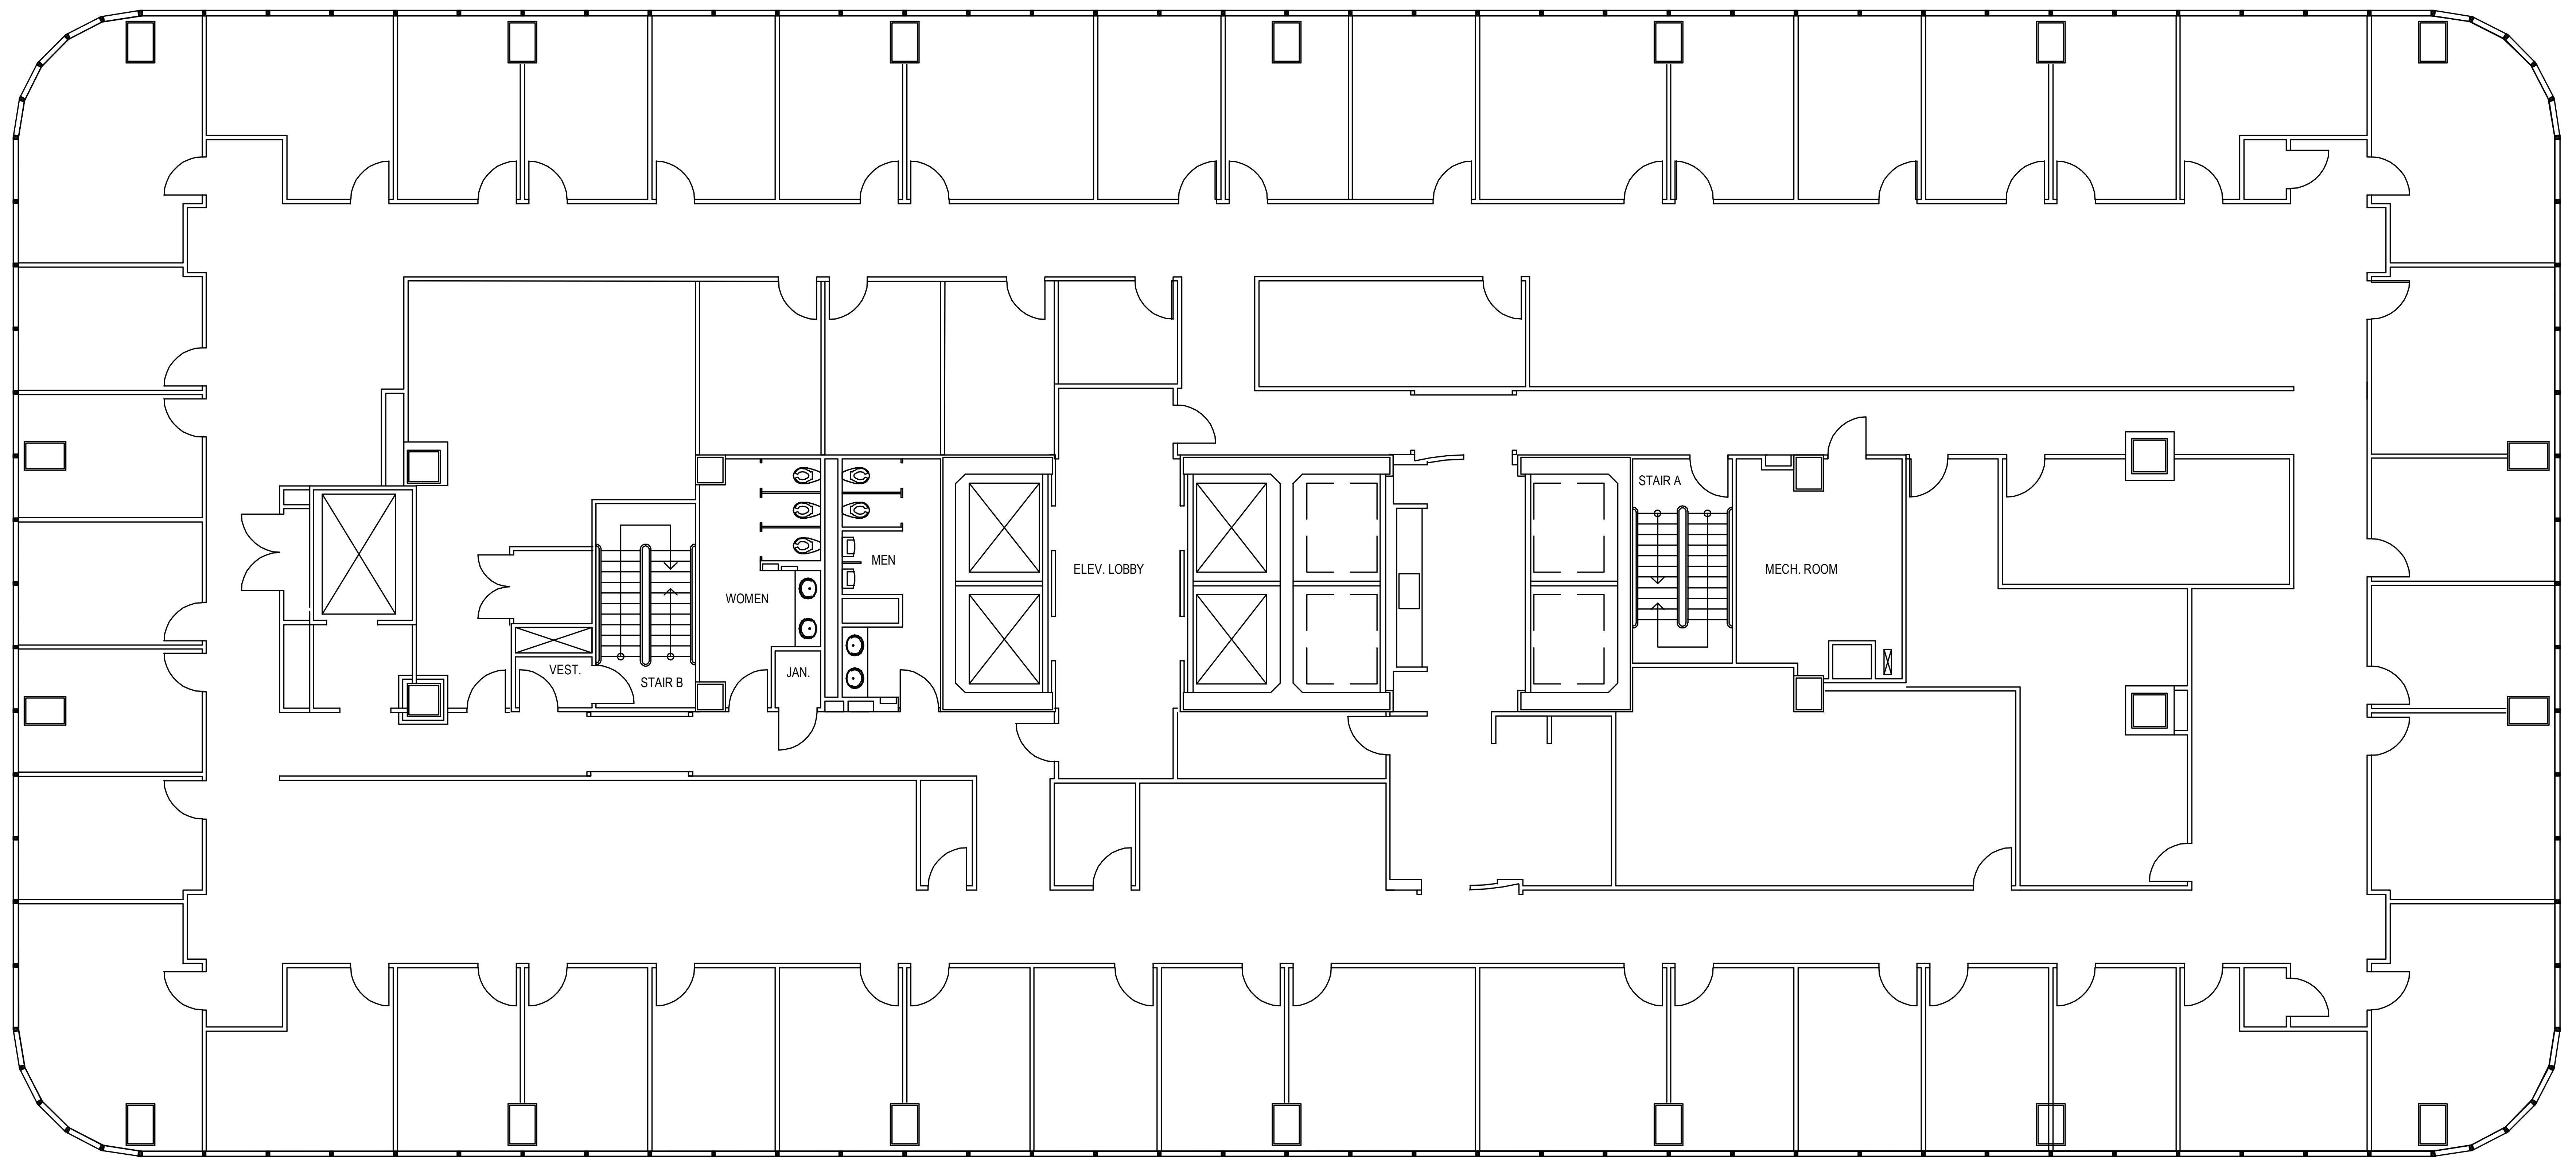

# POST OAK CENTRAL - Building 1

SUITE 1100 17,909 RSF

NORTH