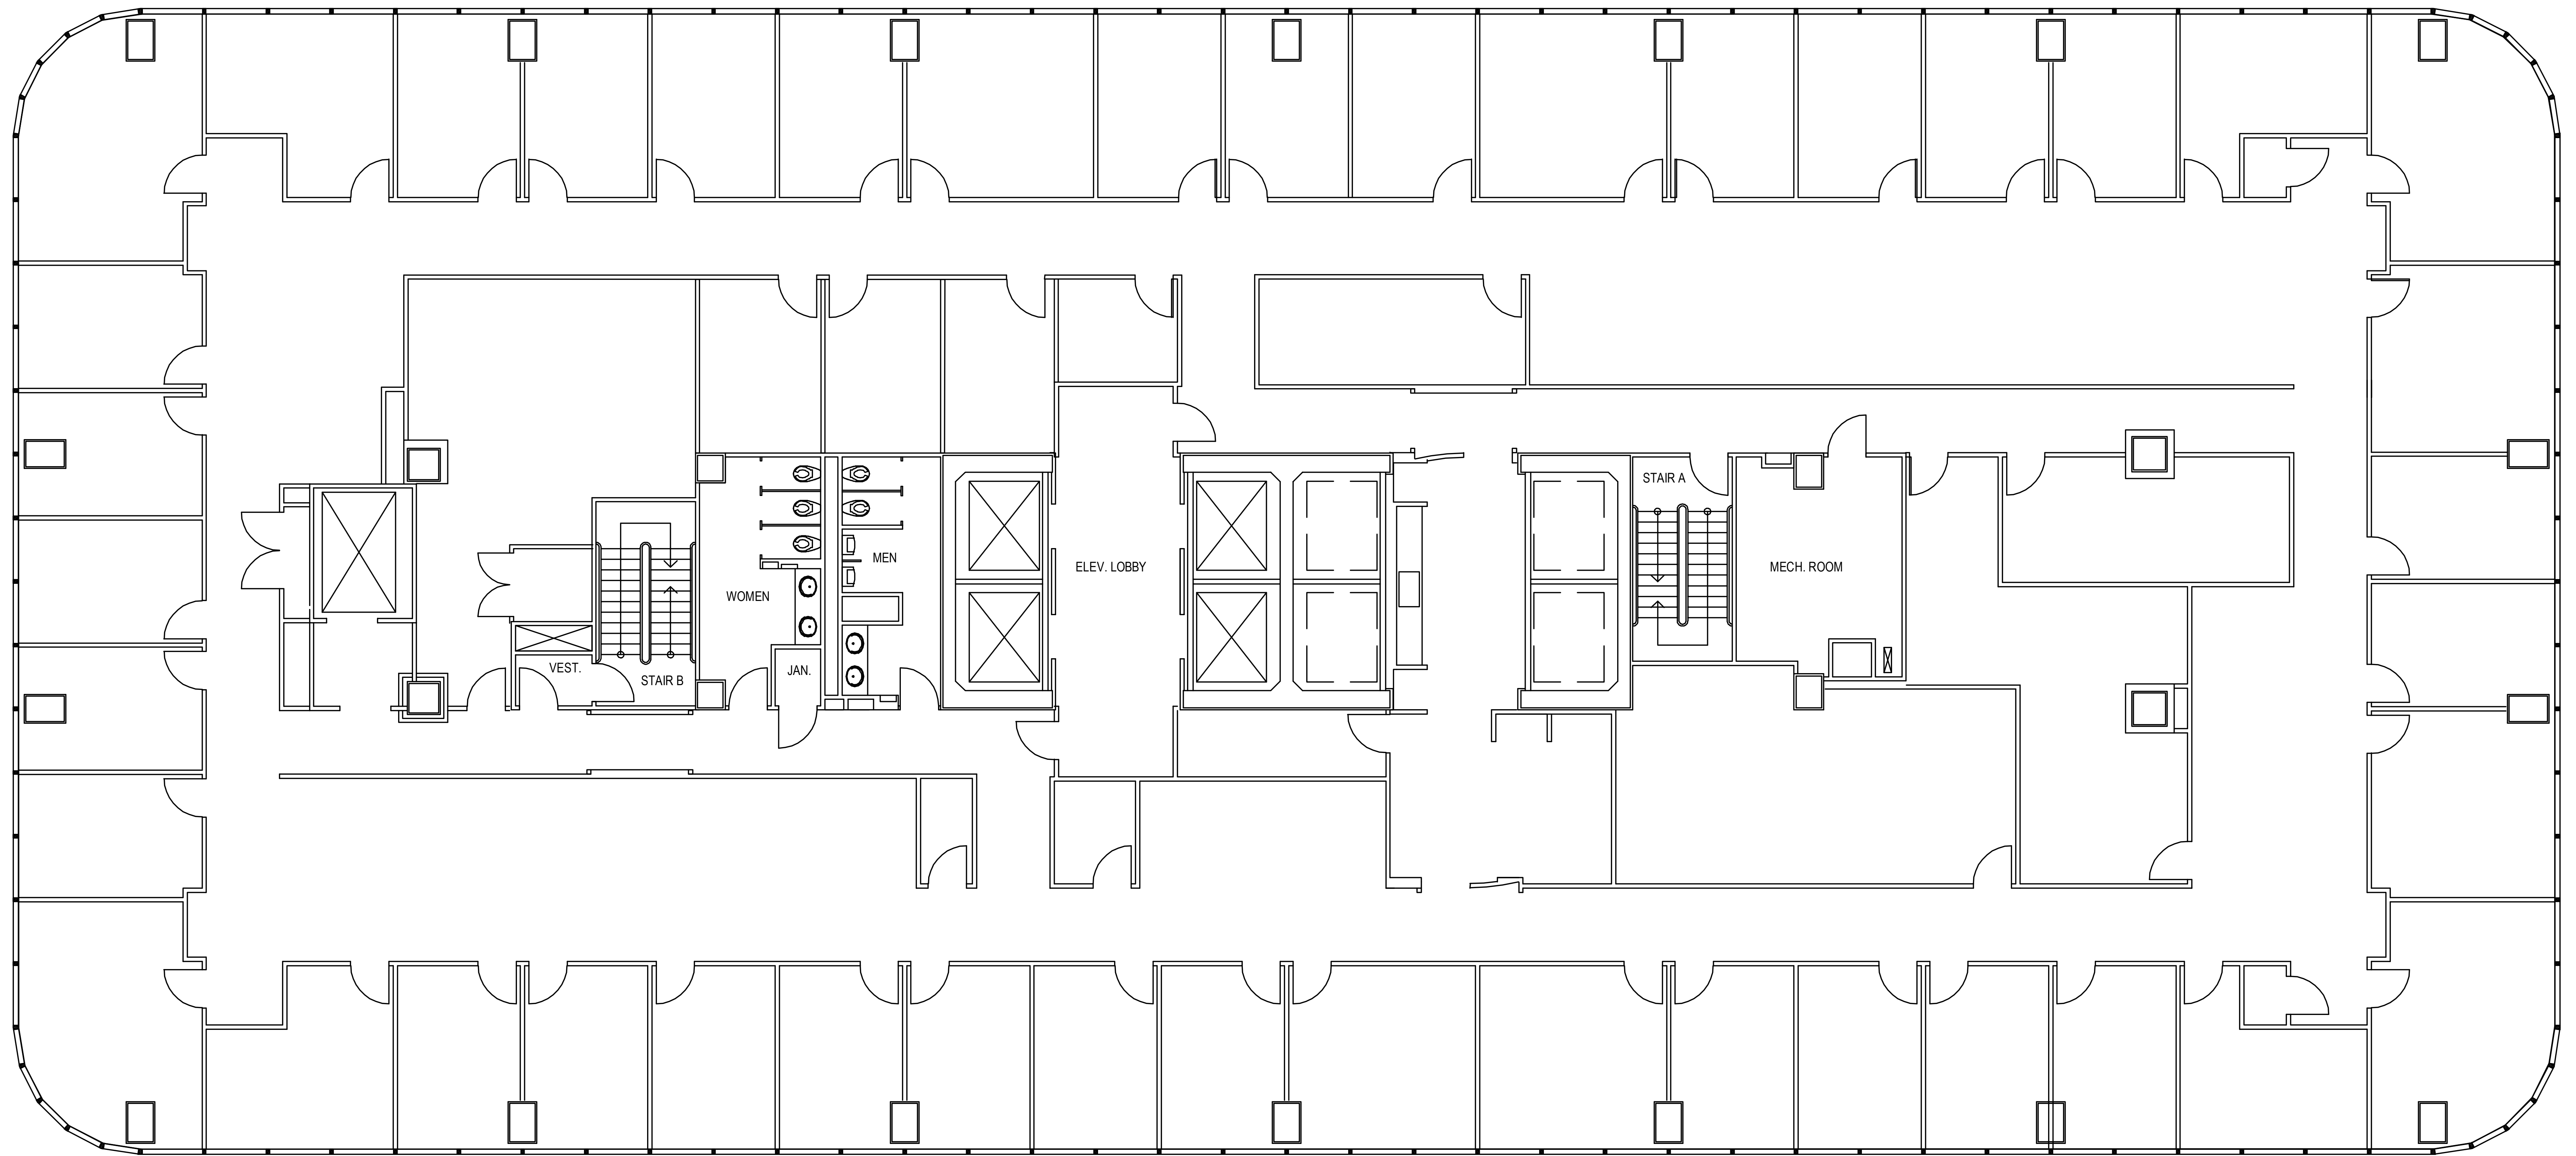

POST OAK CENTRAL - Building 1

SUITE 1100 17,947 RSF

PARKWAY

832.308.6055 | pky.com

NORTH