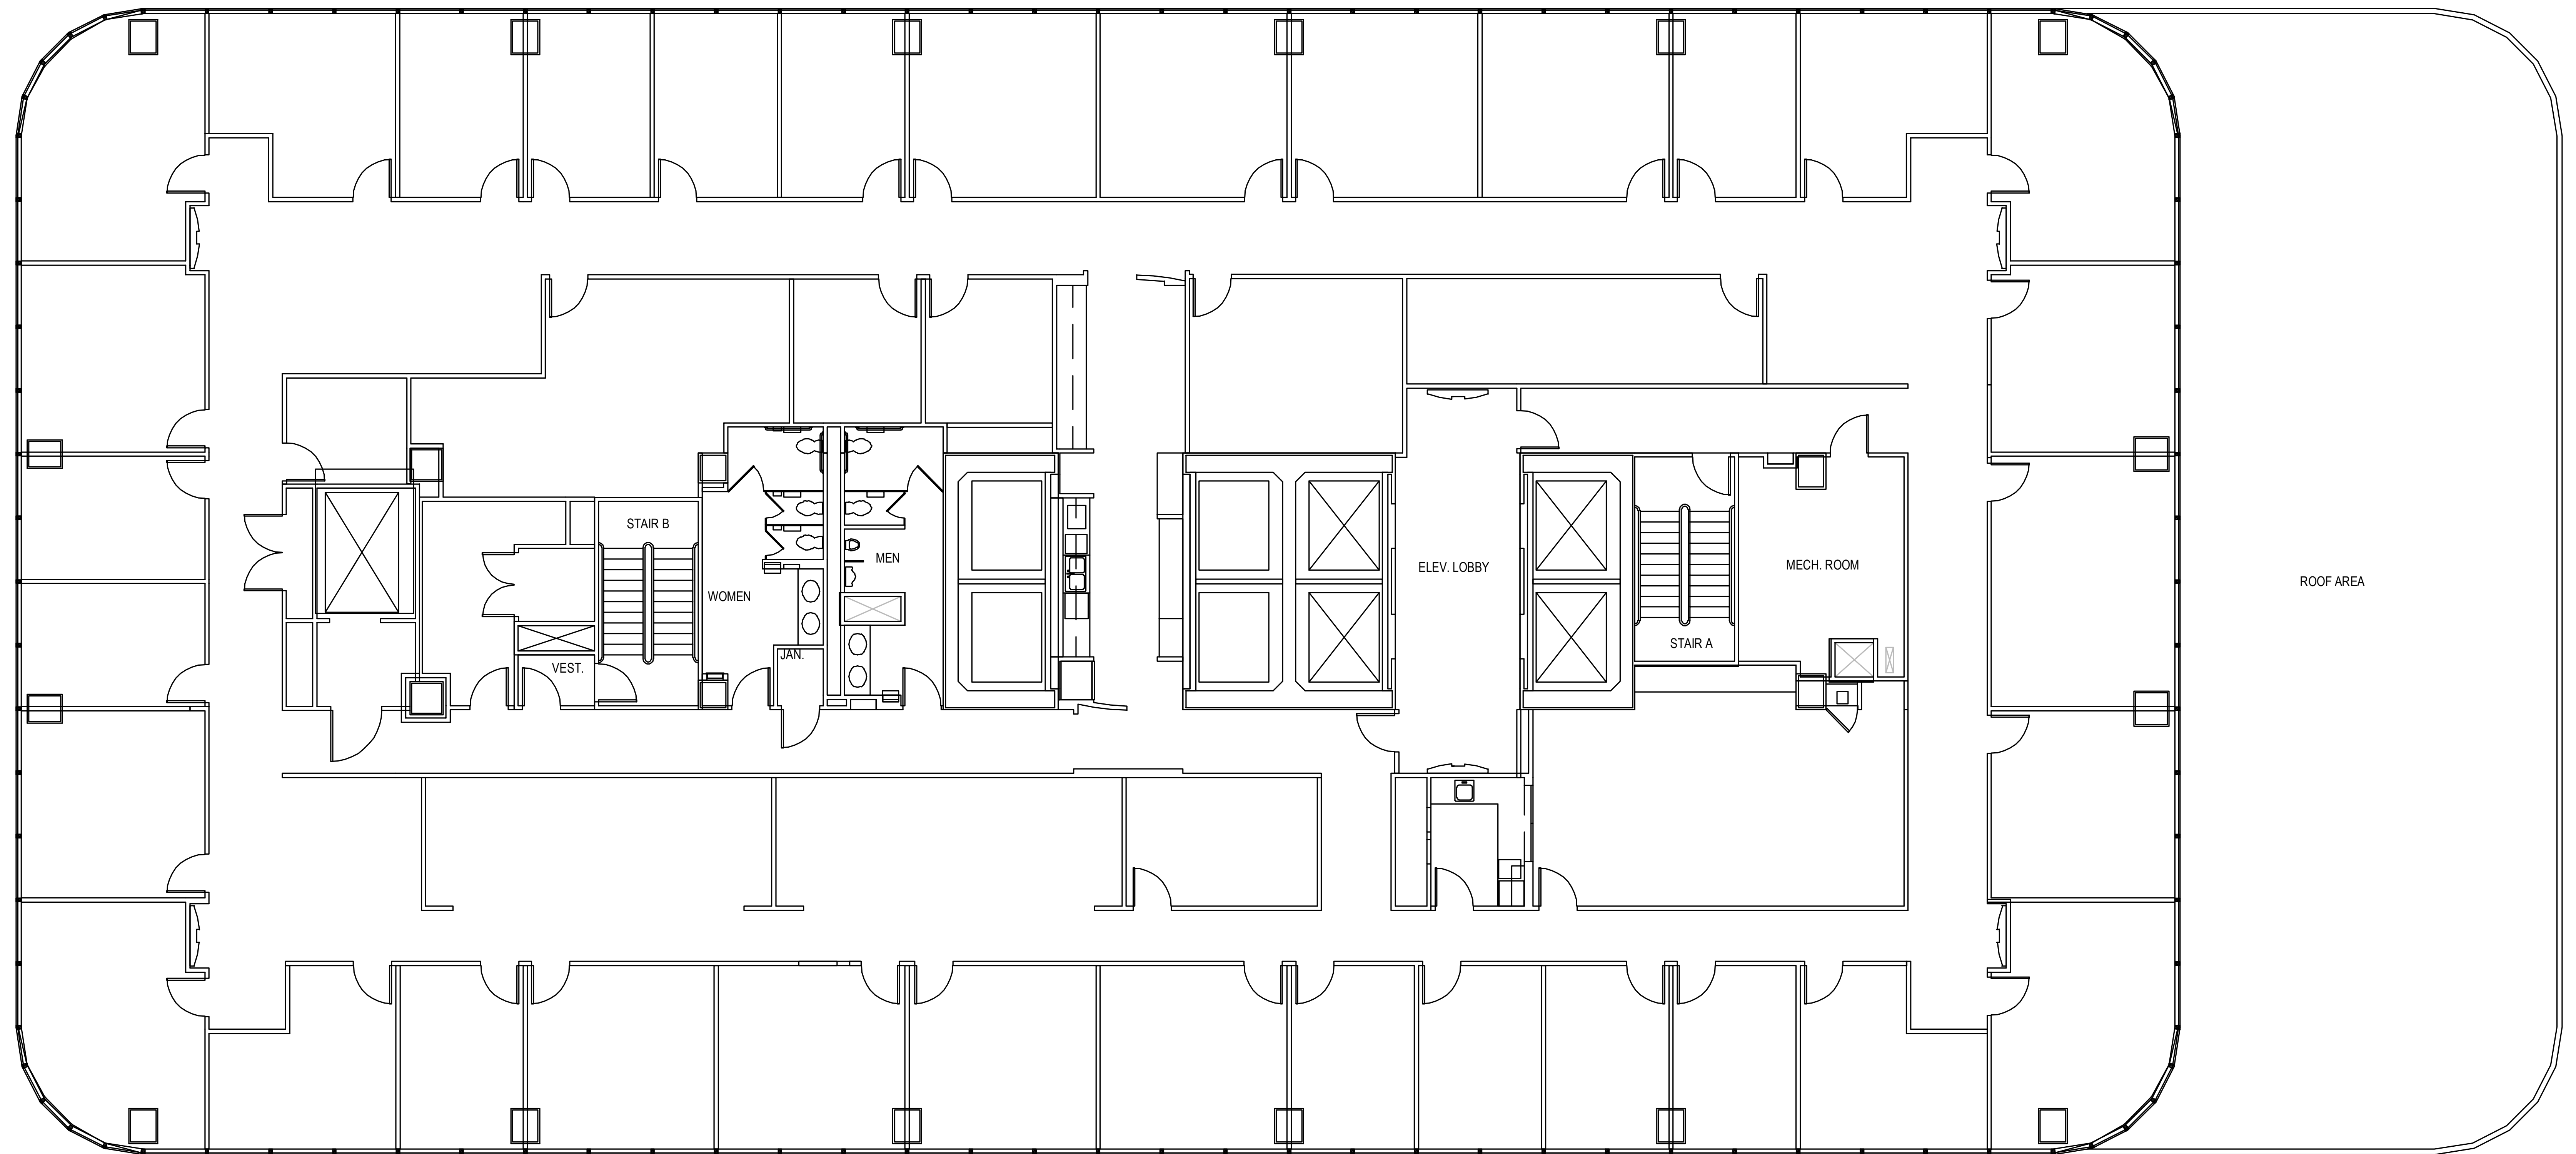

# POST OAK CENTRAL - Building 1

SUITE 1200 15,209 RSF