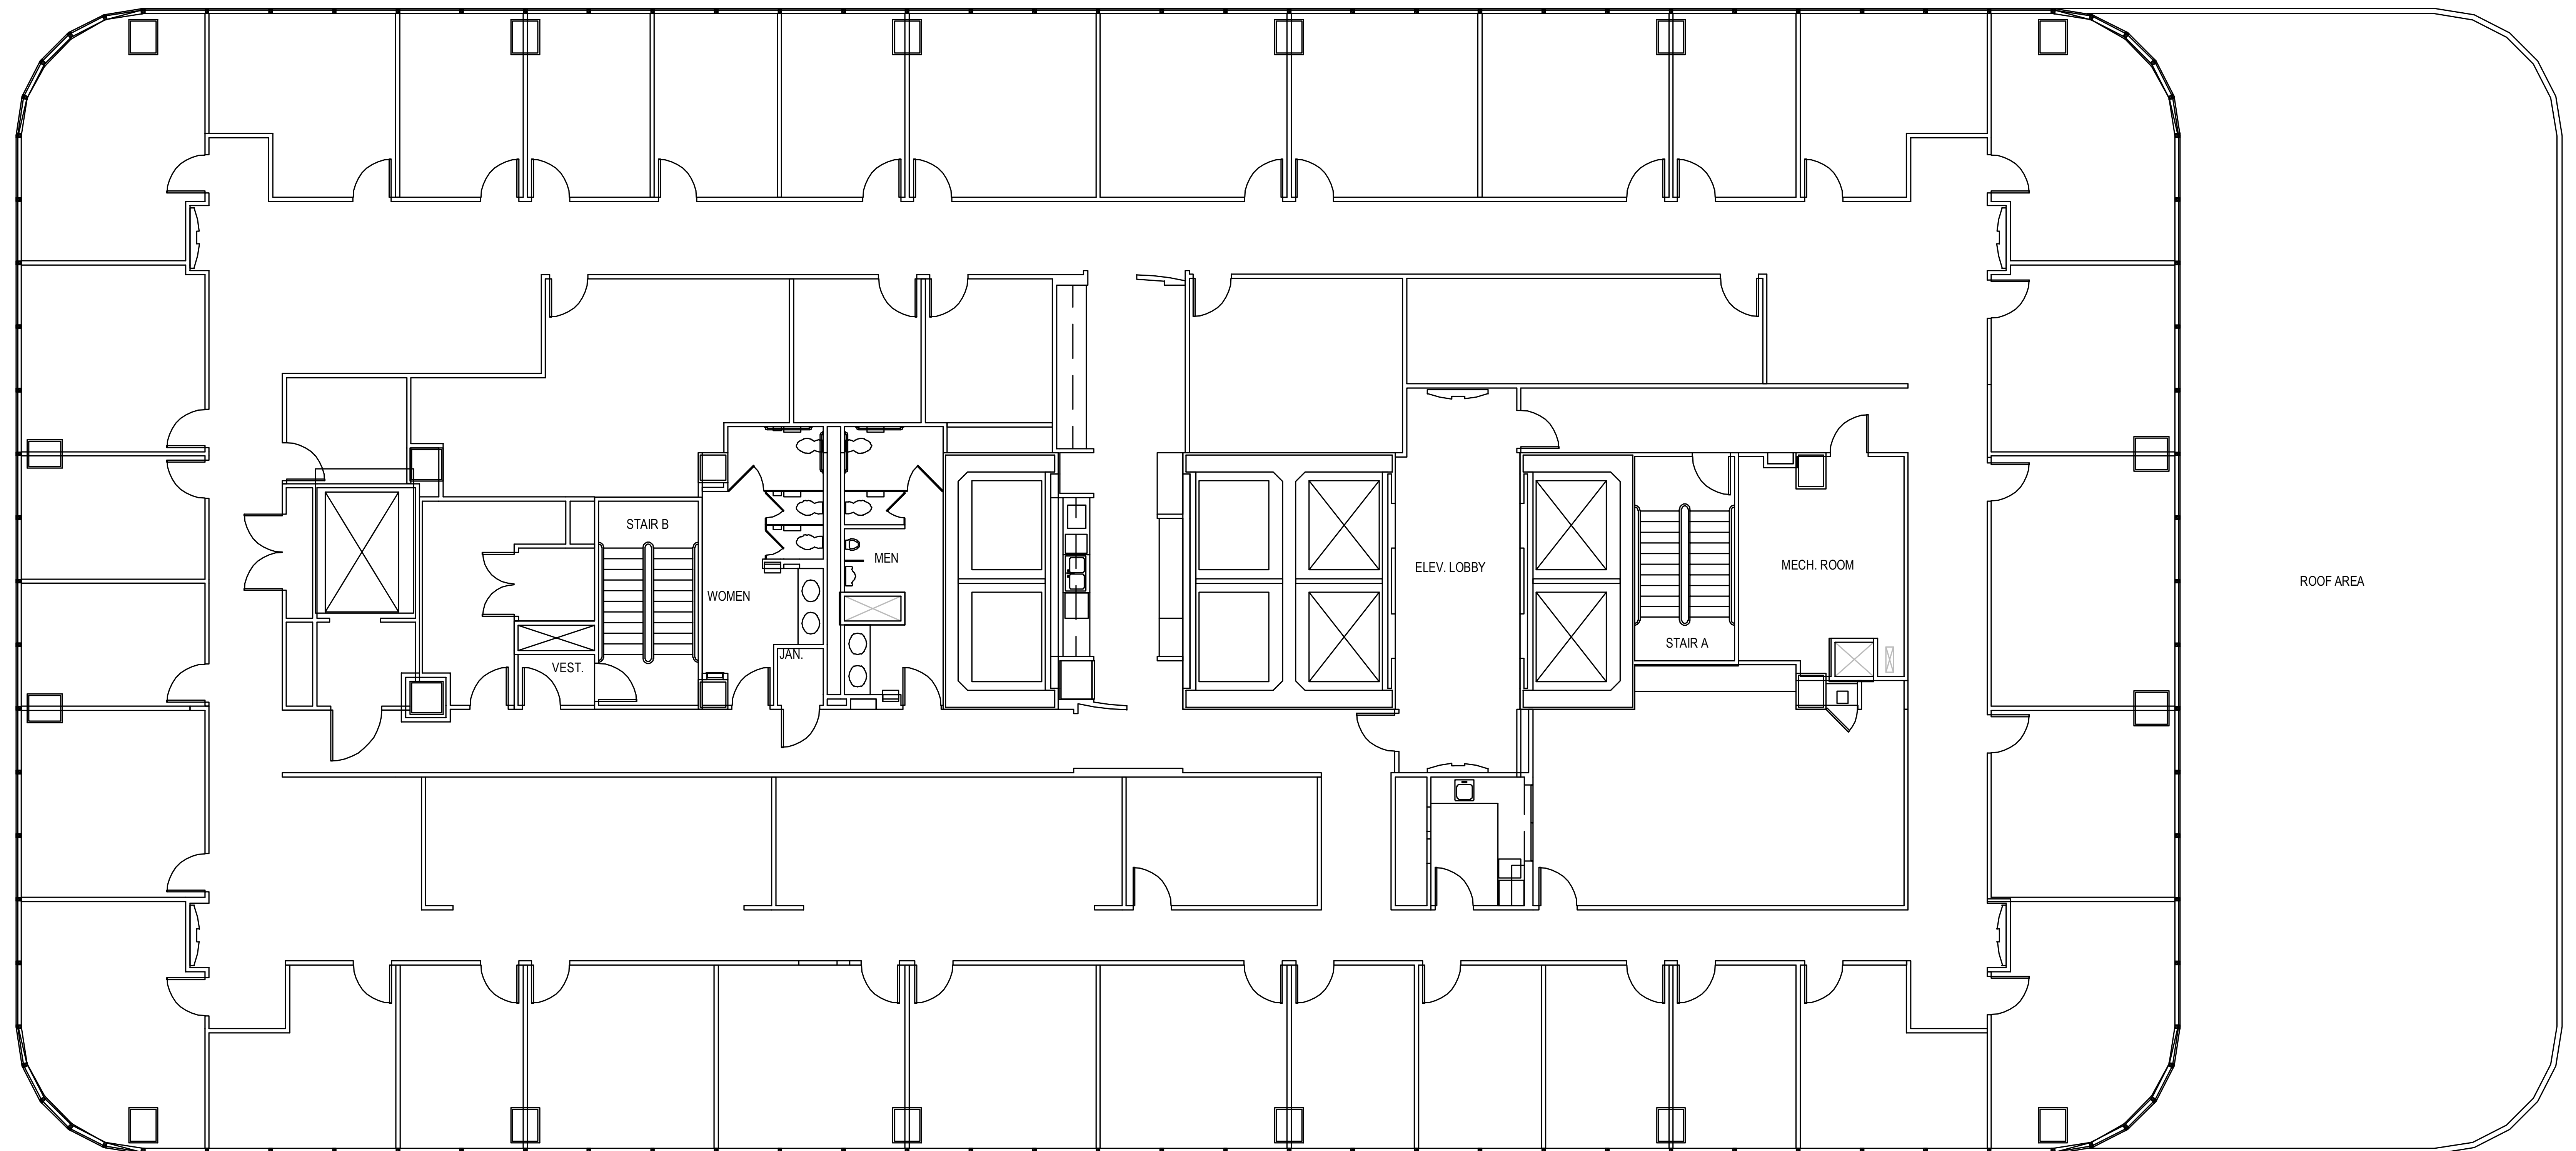

# POST OAK CENTRAL - Building 1

SUITE 1200 15,209 RSF

NORTH