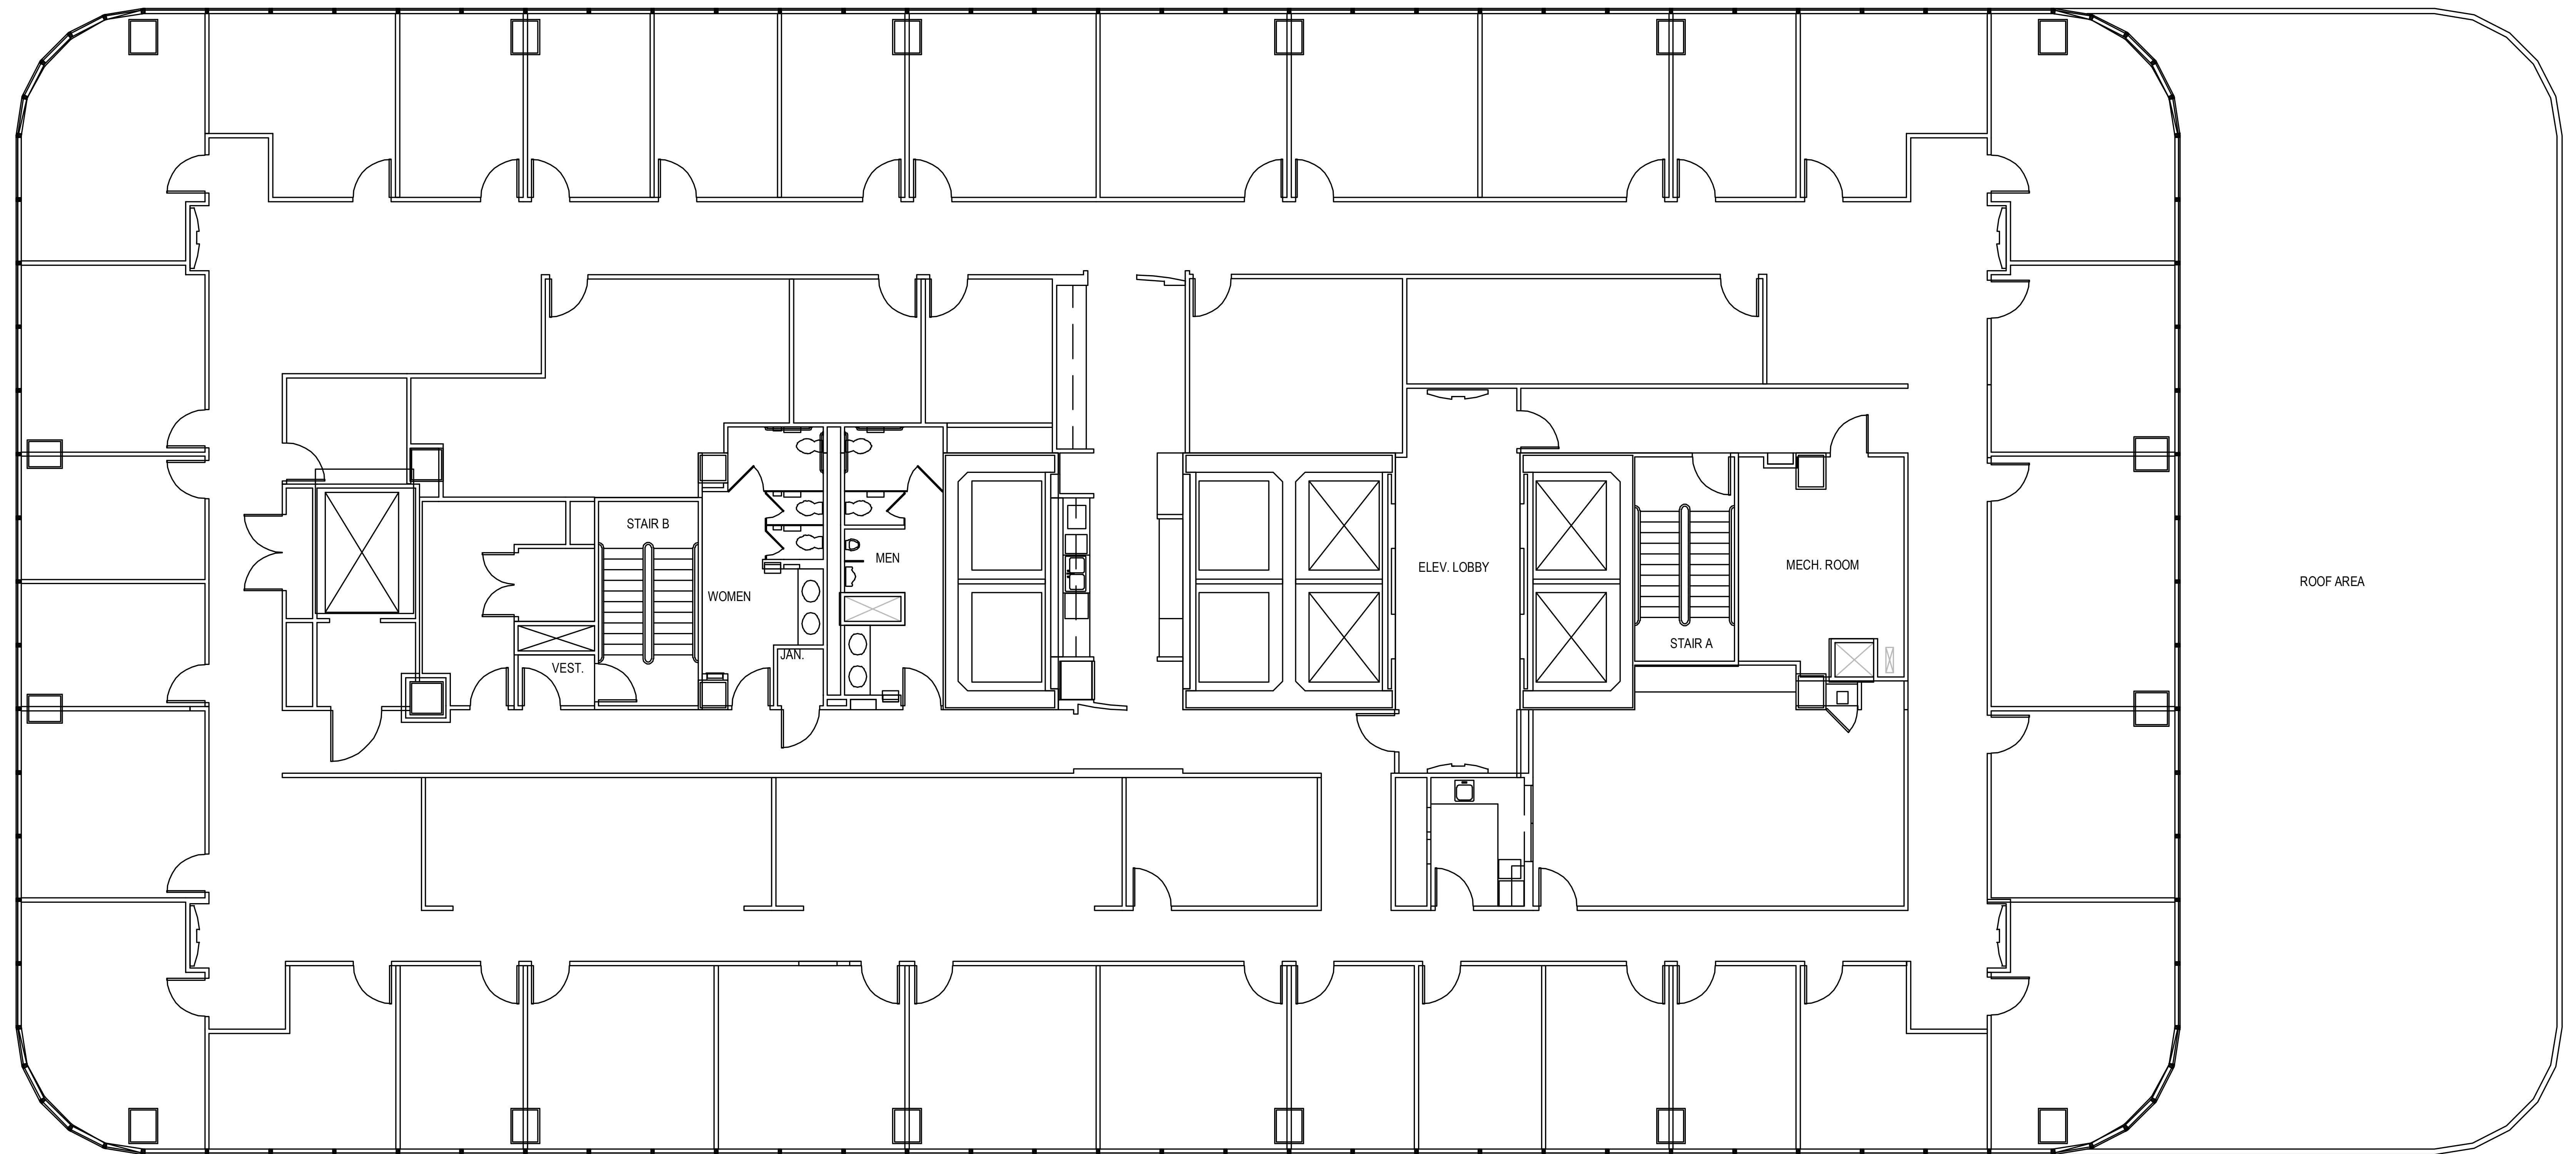

# POST OAK CENTRAL - Building 1

SUITE 1200 15,220 RSF

**PARKWAY**

832.308.6055 | [pky.com](http://pky.com)

NORTH