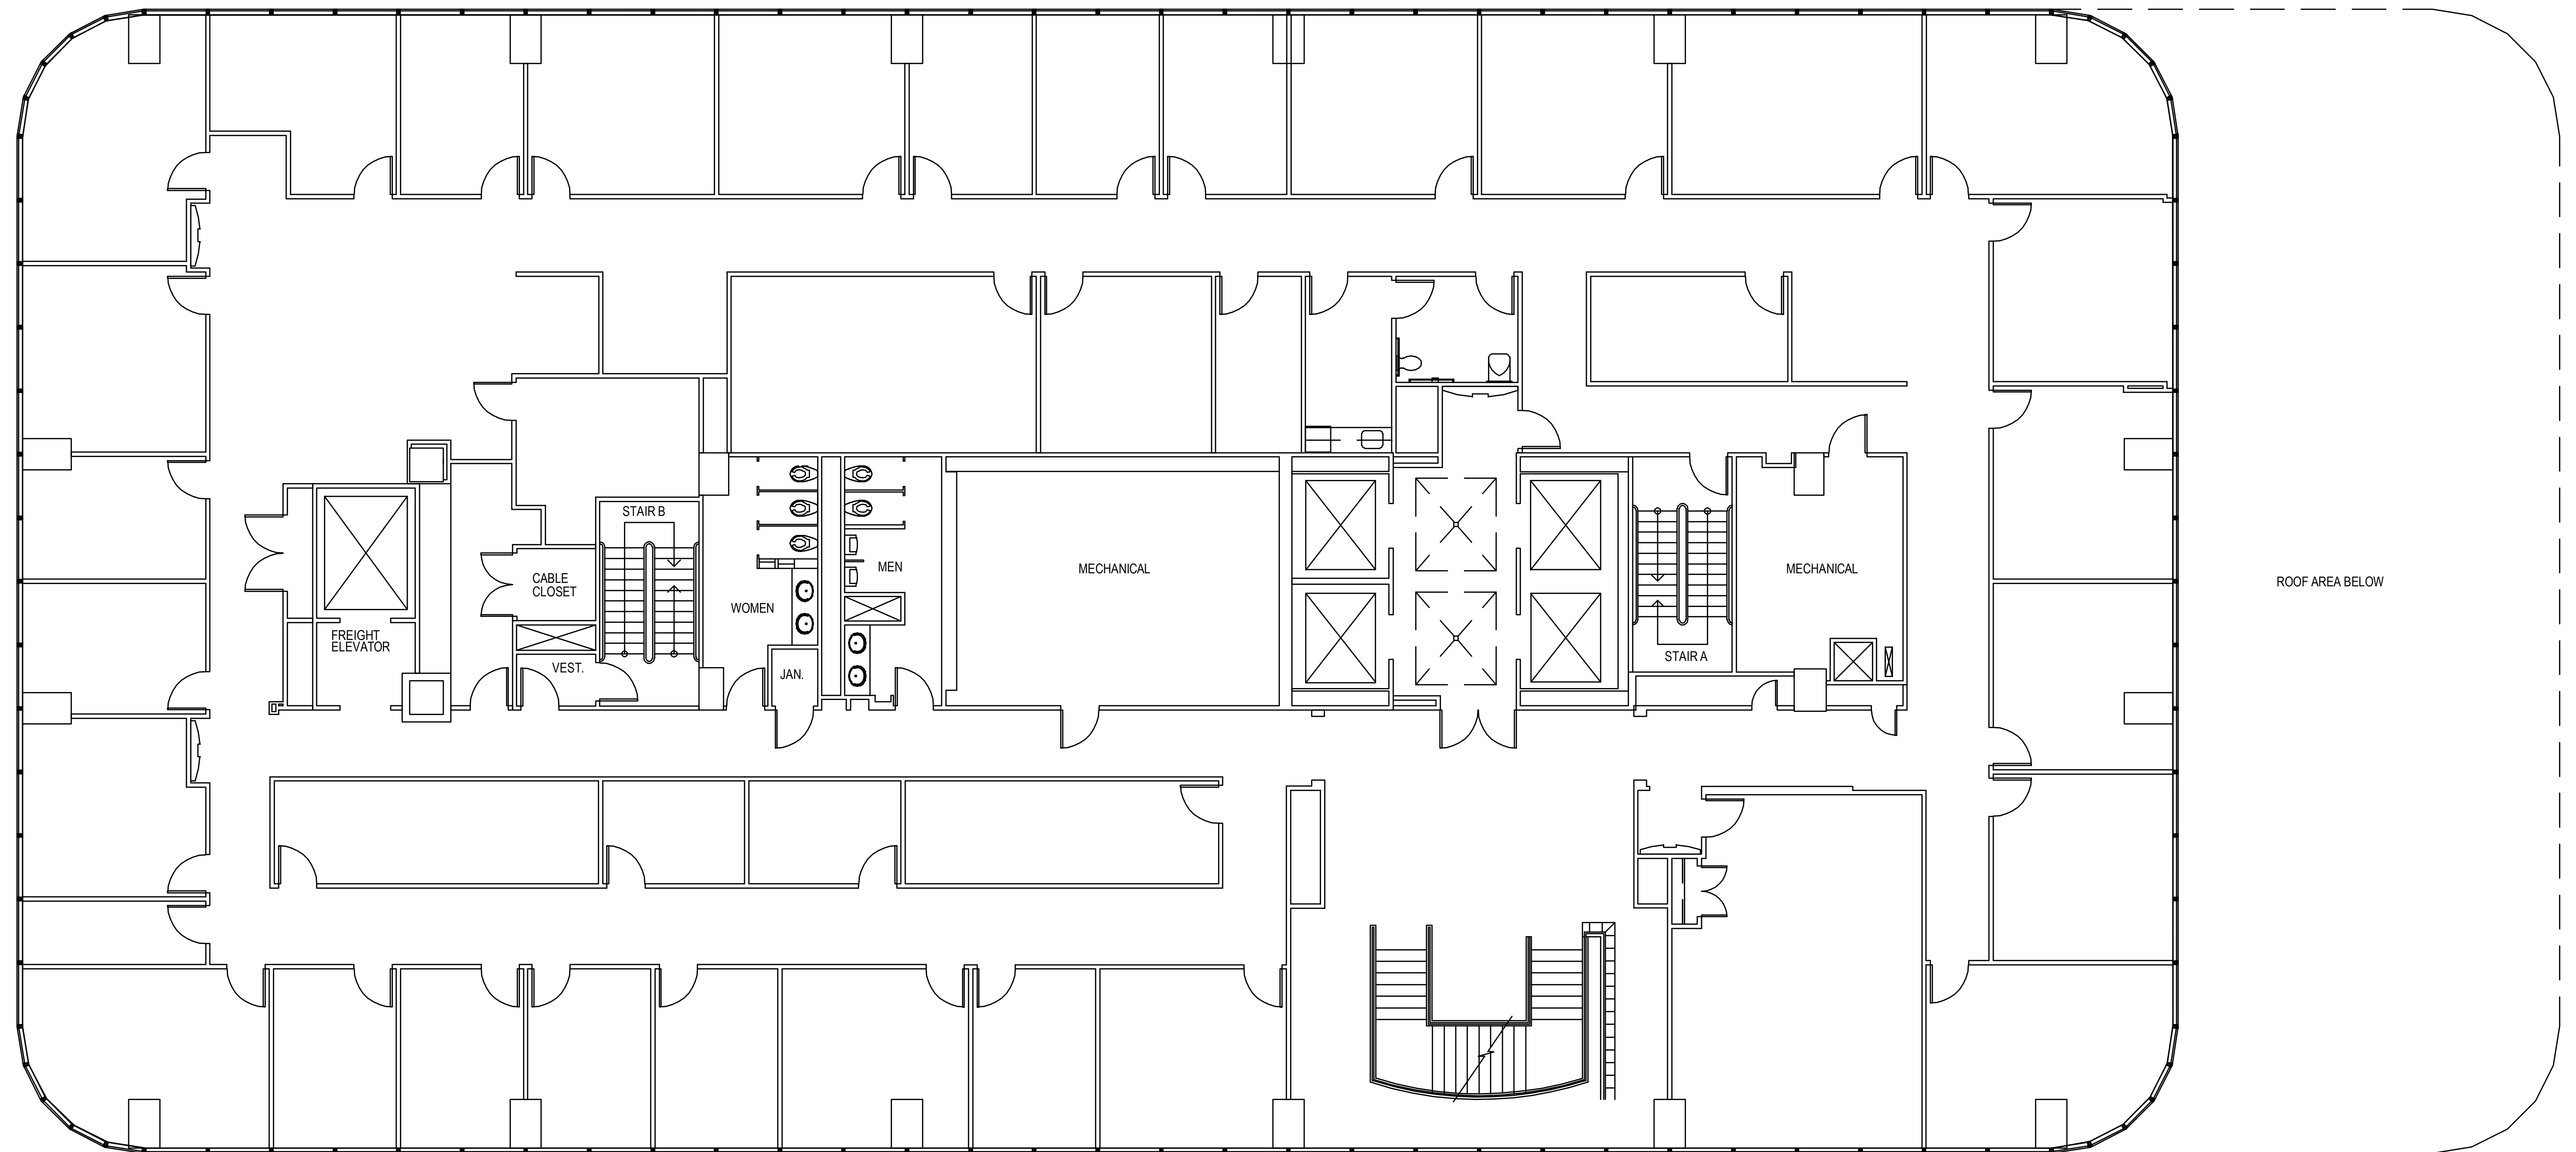

POST OAK CENTRAL - Building 1

SUITE 1300 14,811 RSF

PARKWAY

832.308.6055 | pky.com

NORTH