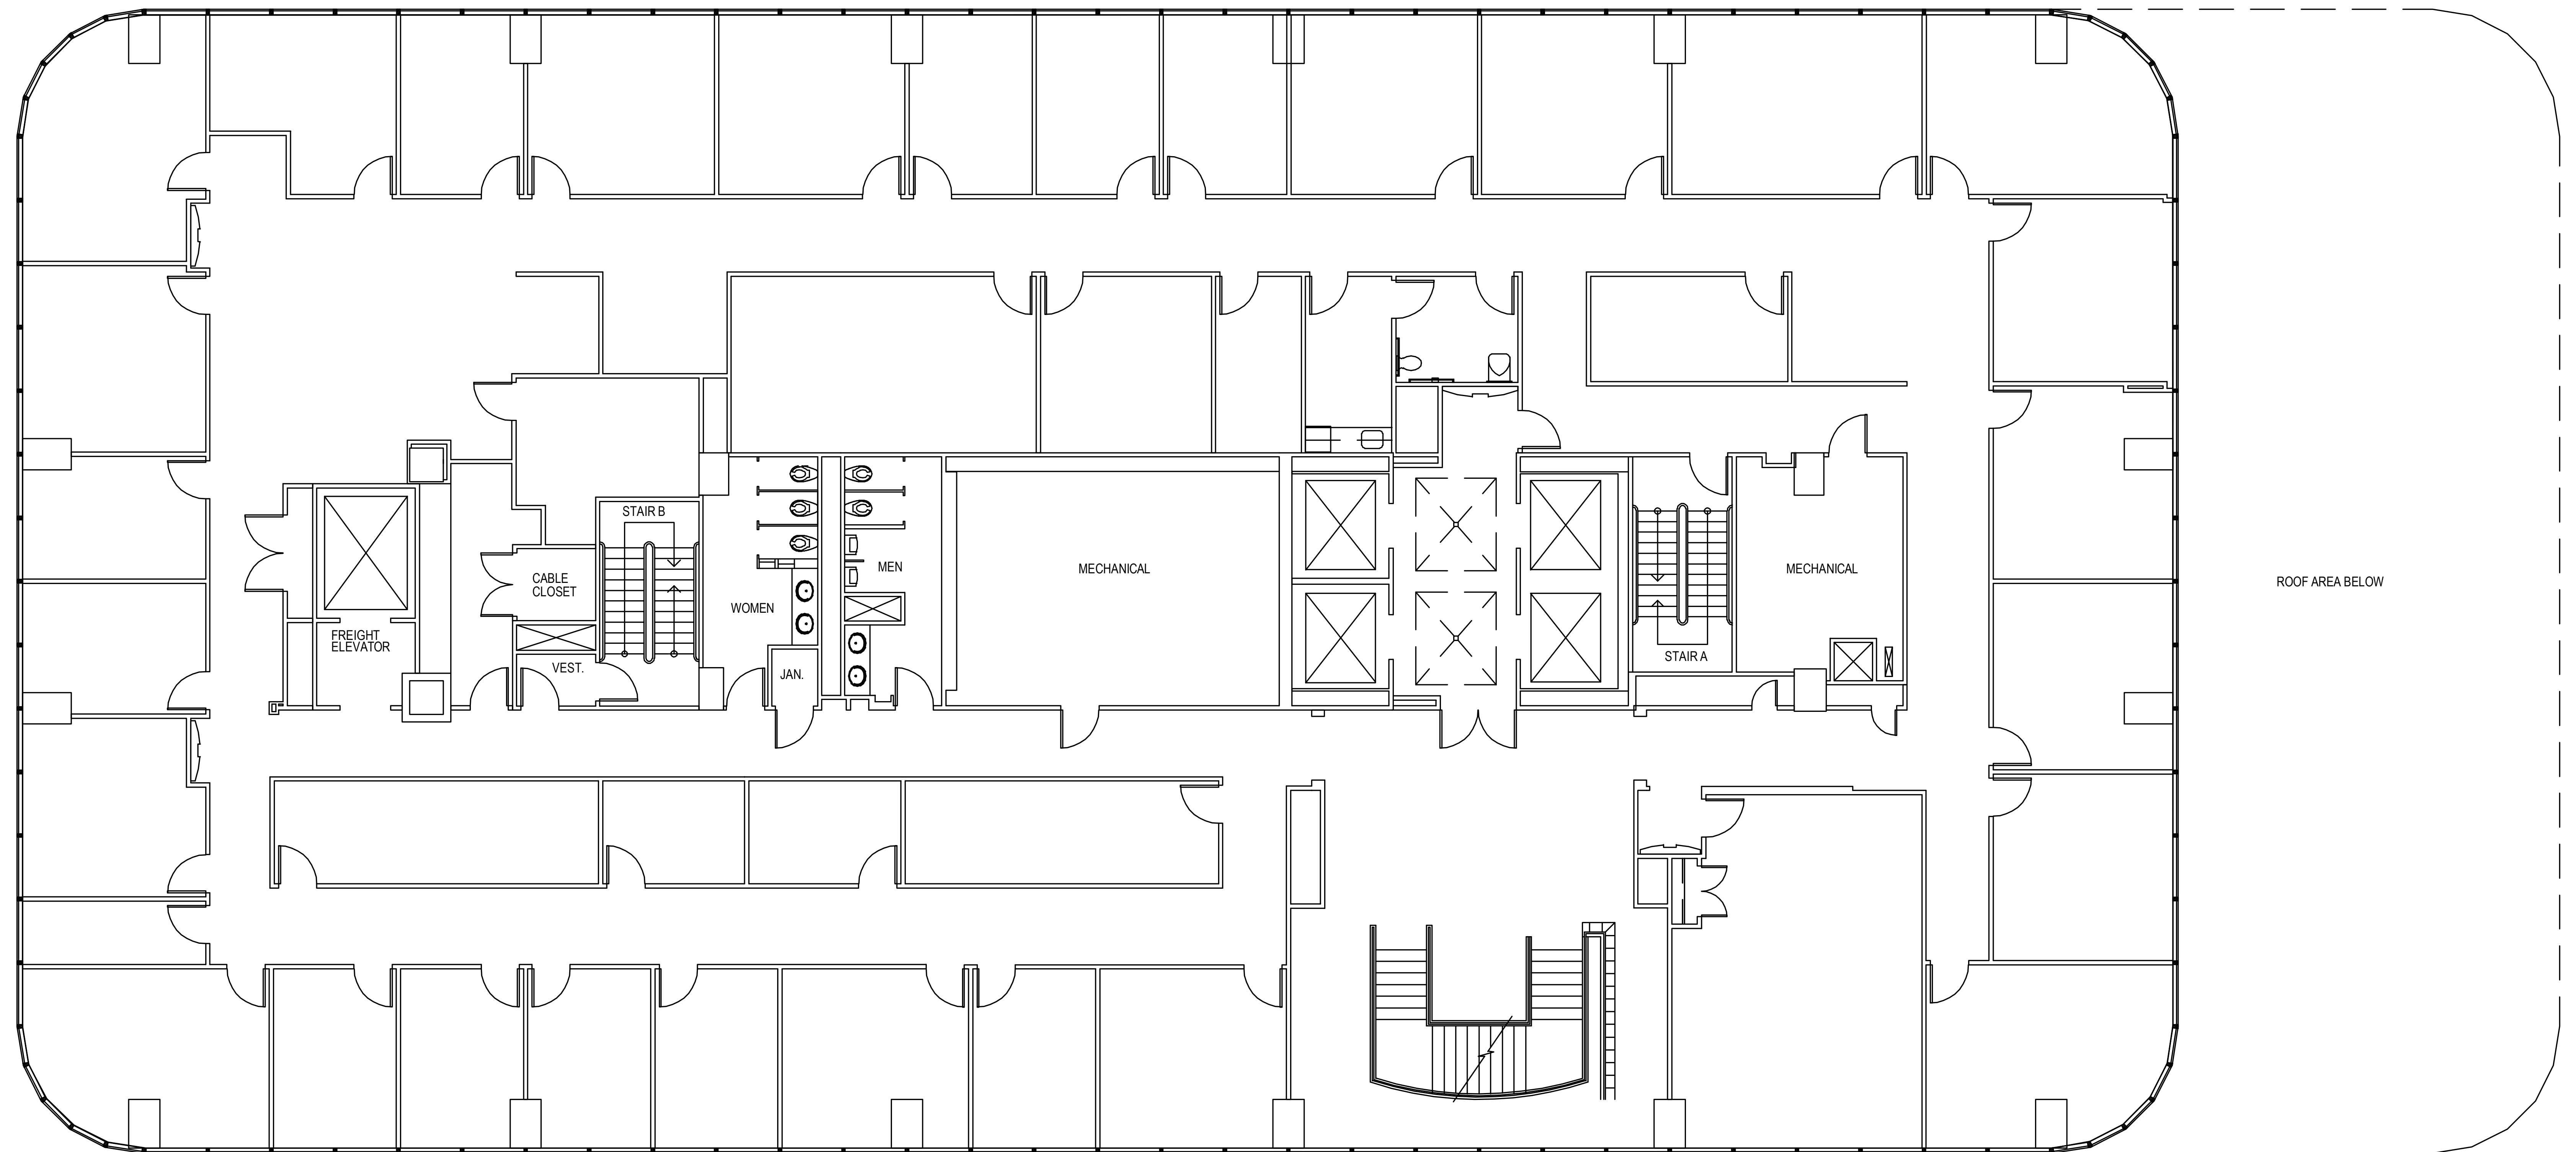

POST OAK CENTRAL - Building 1

SUITE 1300 15,209 RSF

PARKWAY

832.308.6055 | pky.com

NORTH