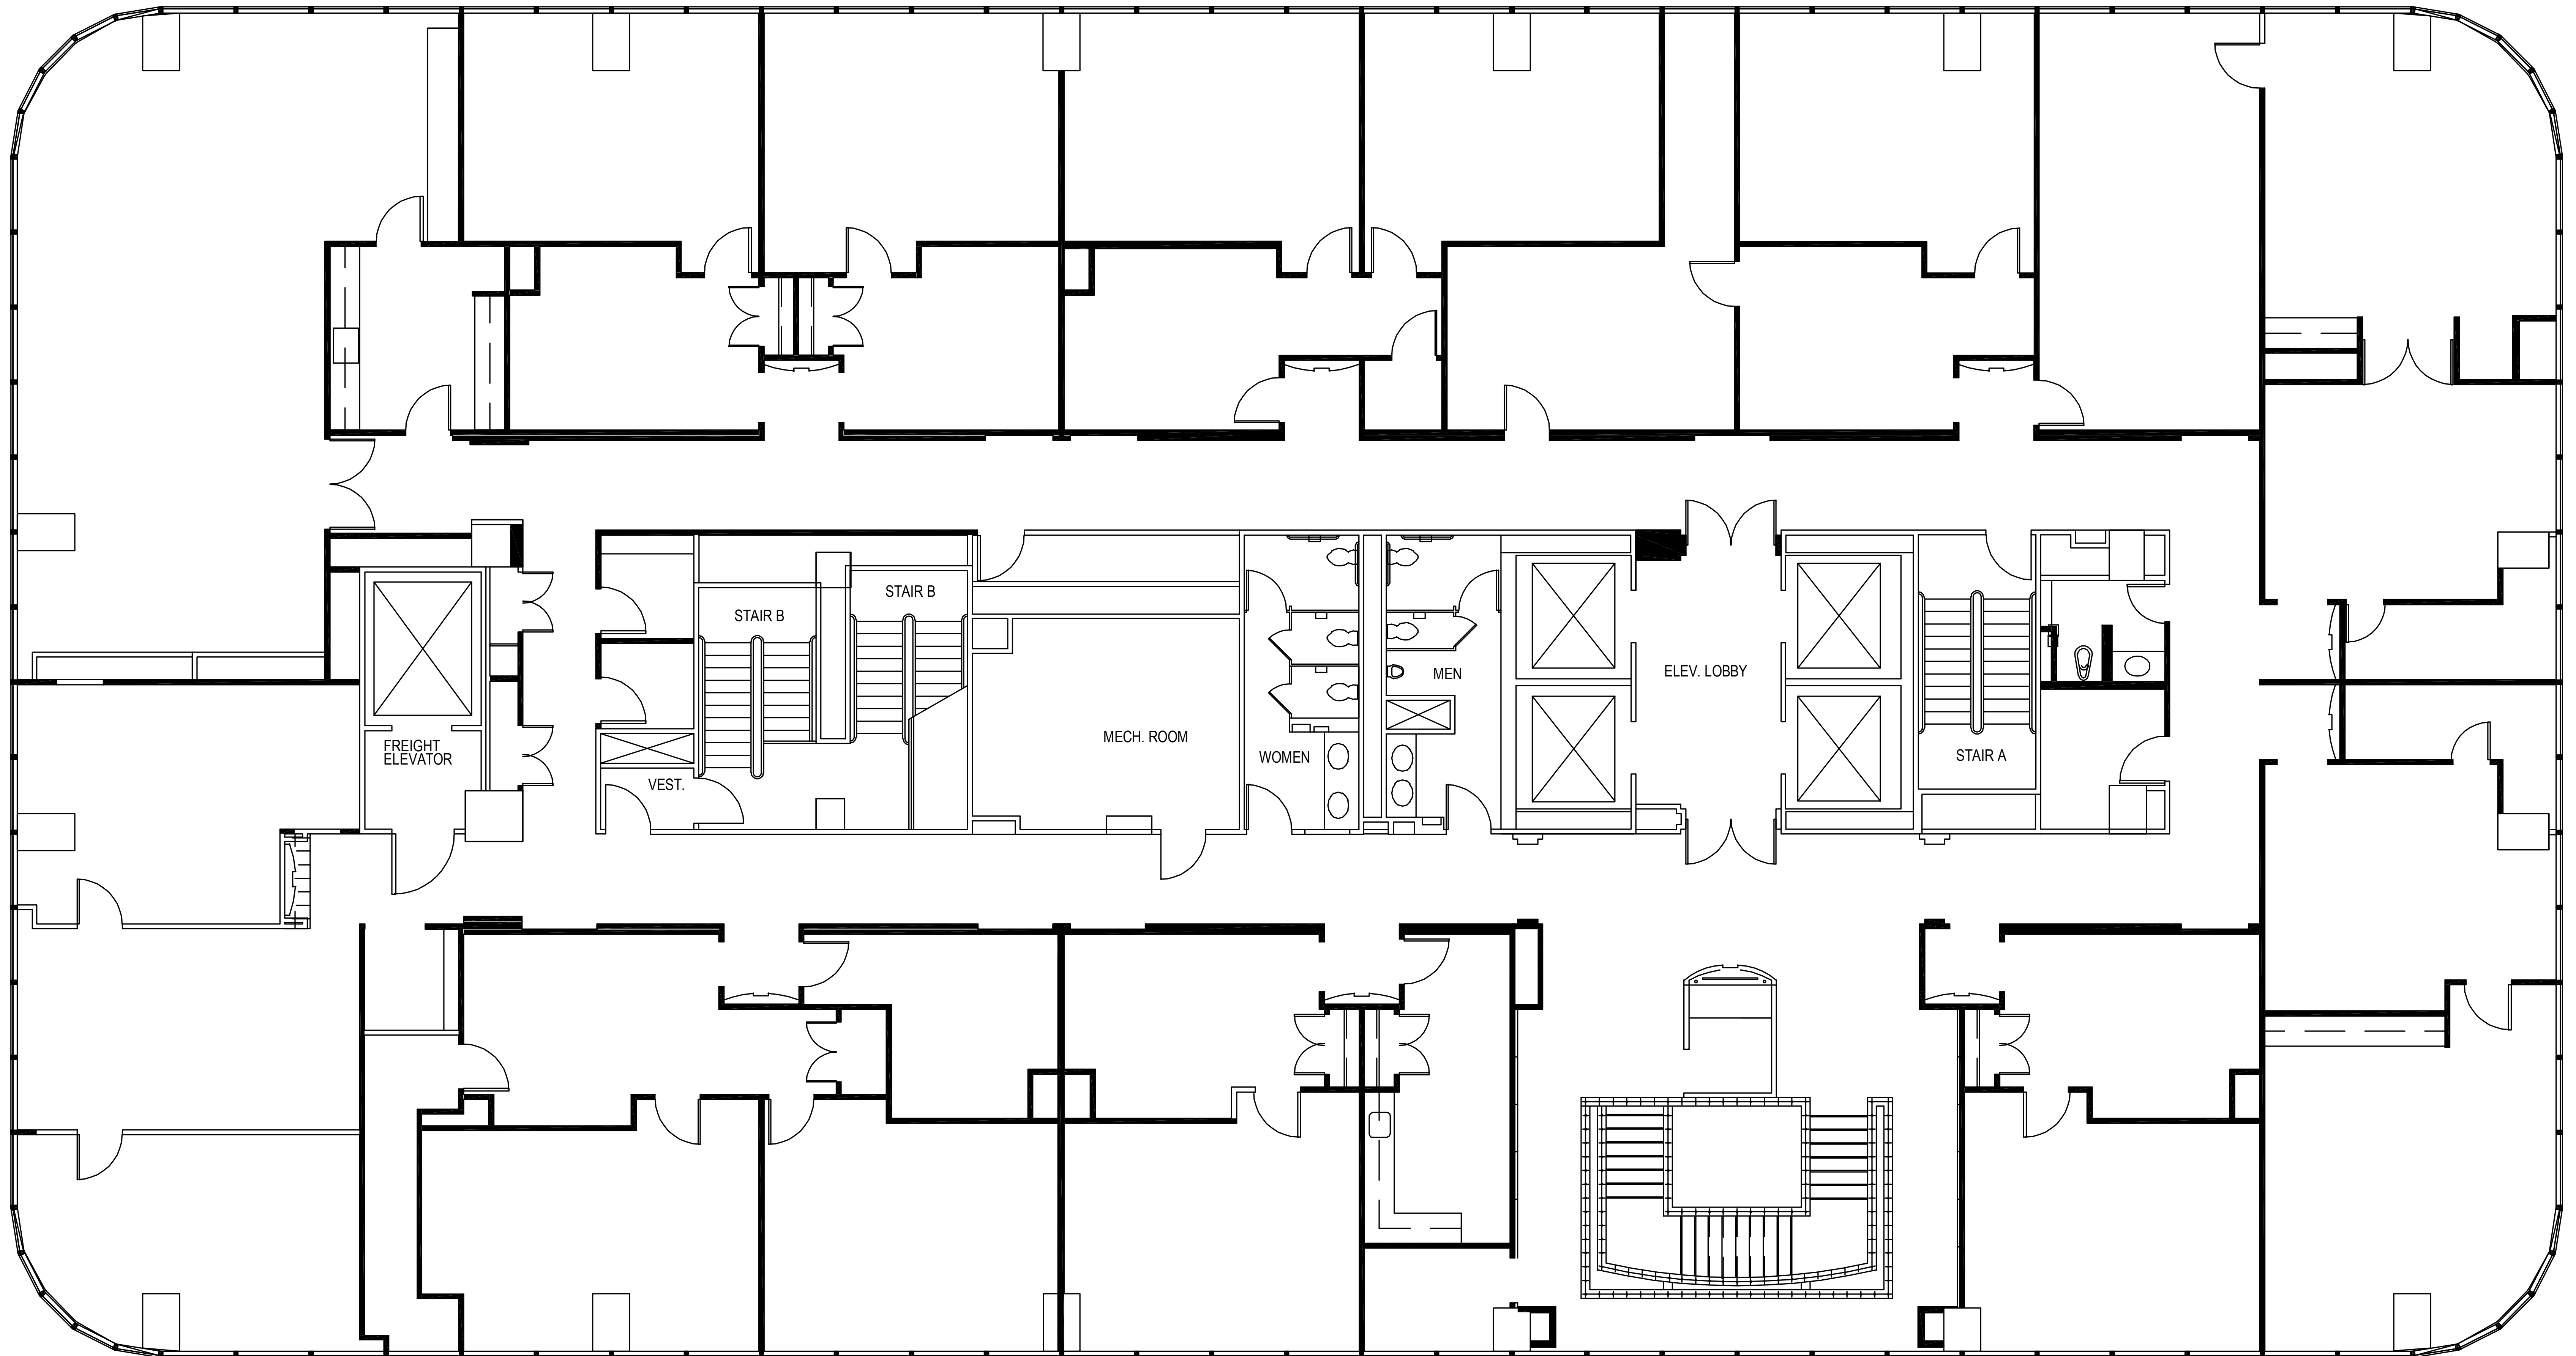

POST OAK CENTRAL - Building 1

SUITE 1400 15,201 RSF

PARKWAY

832.308.6055 | pky.com

NORTH