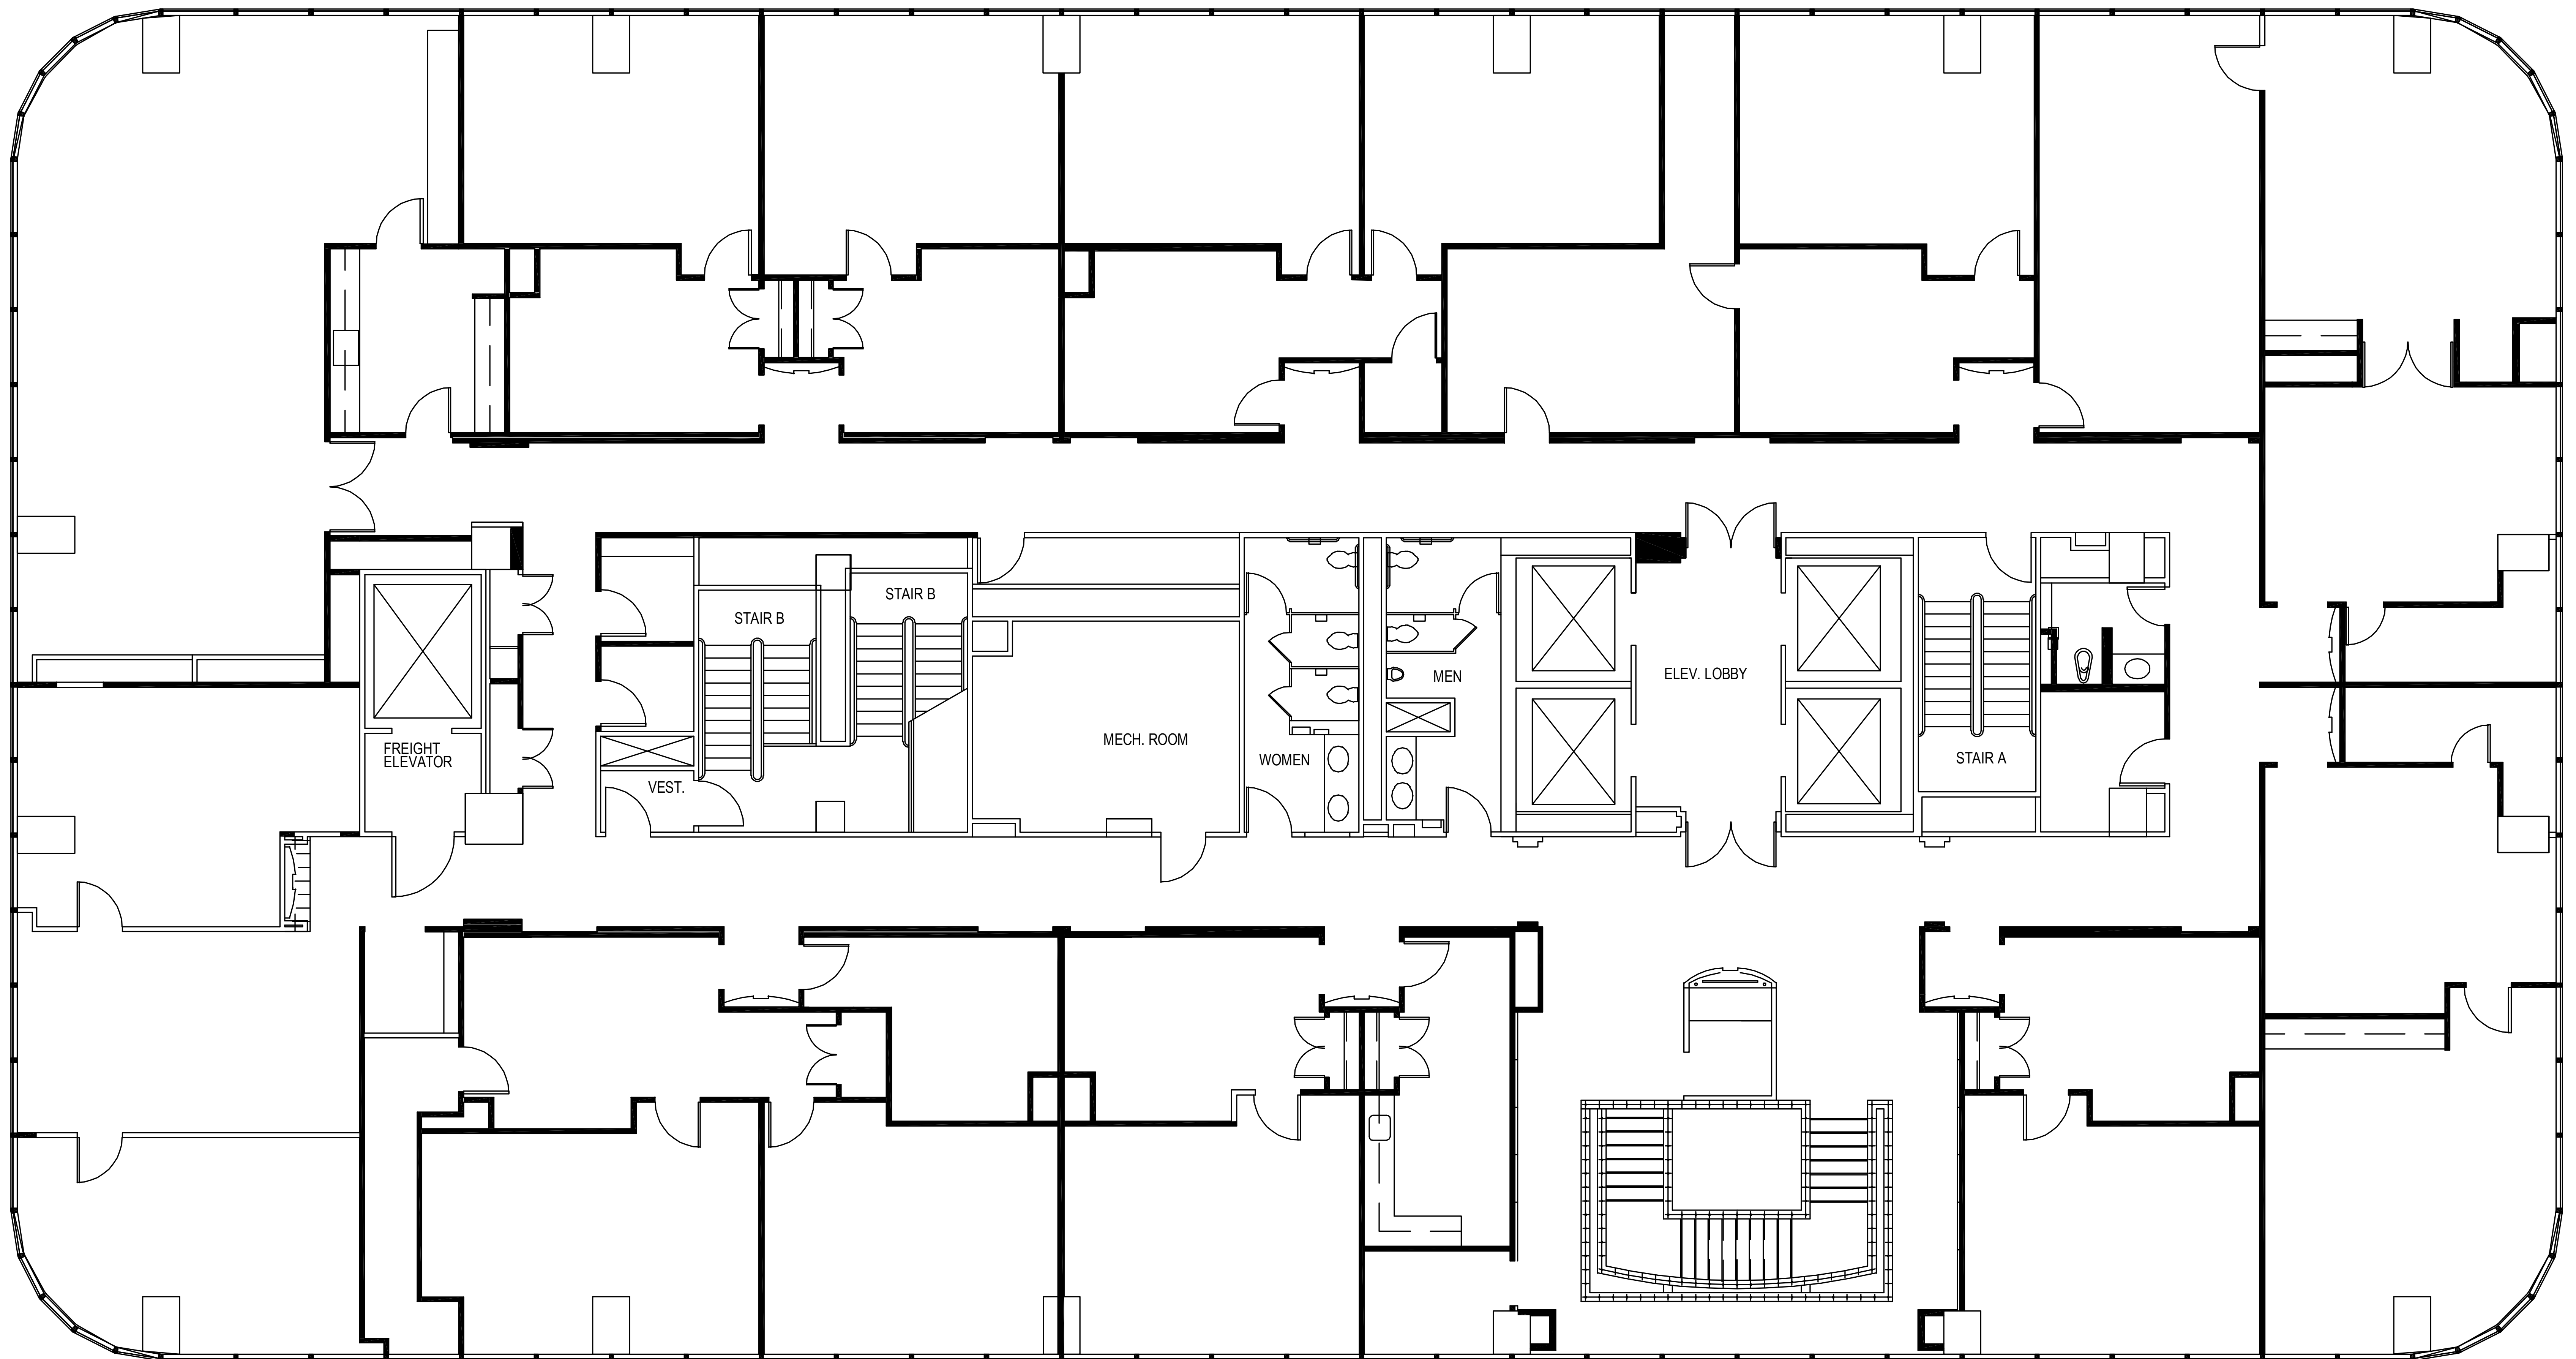

POST OAK CENTRAL - Building 1

SUITE 1400 15,209 RSF

PARKWAY

832.308.6055 | pky.com

NORTH