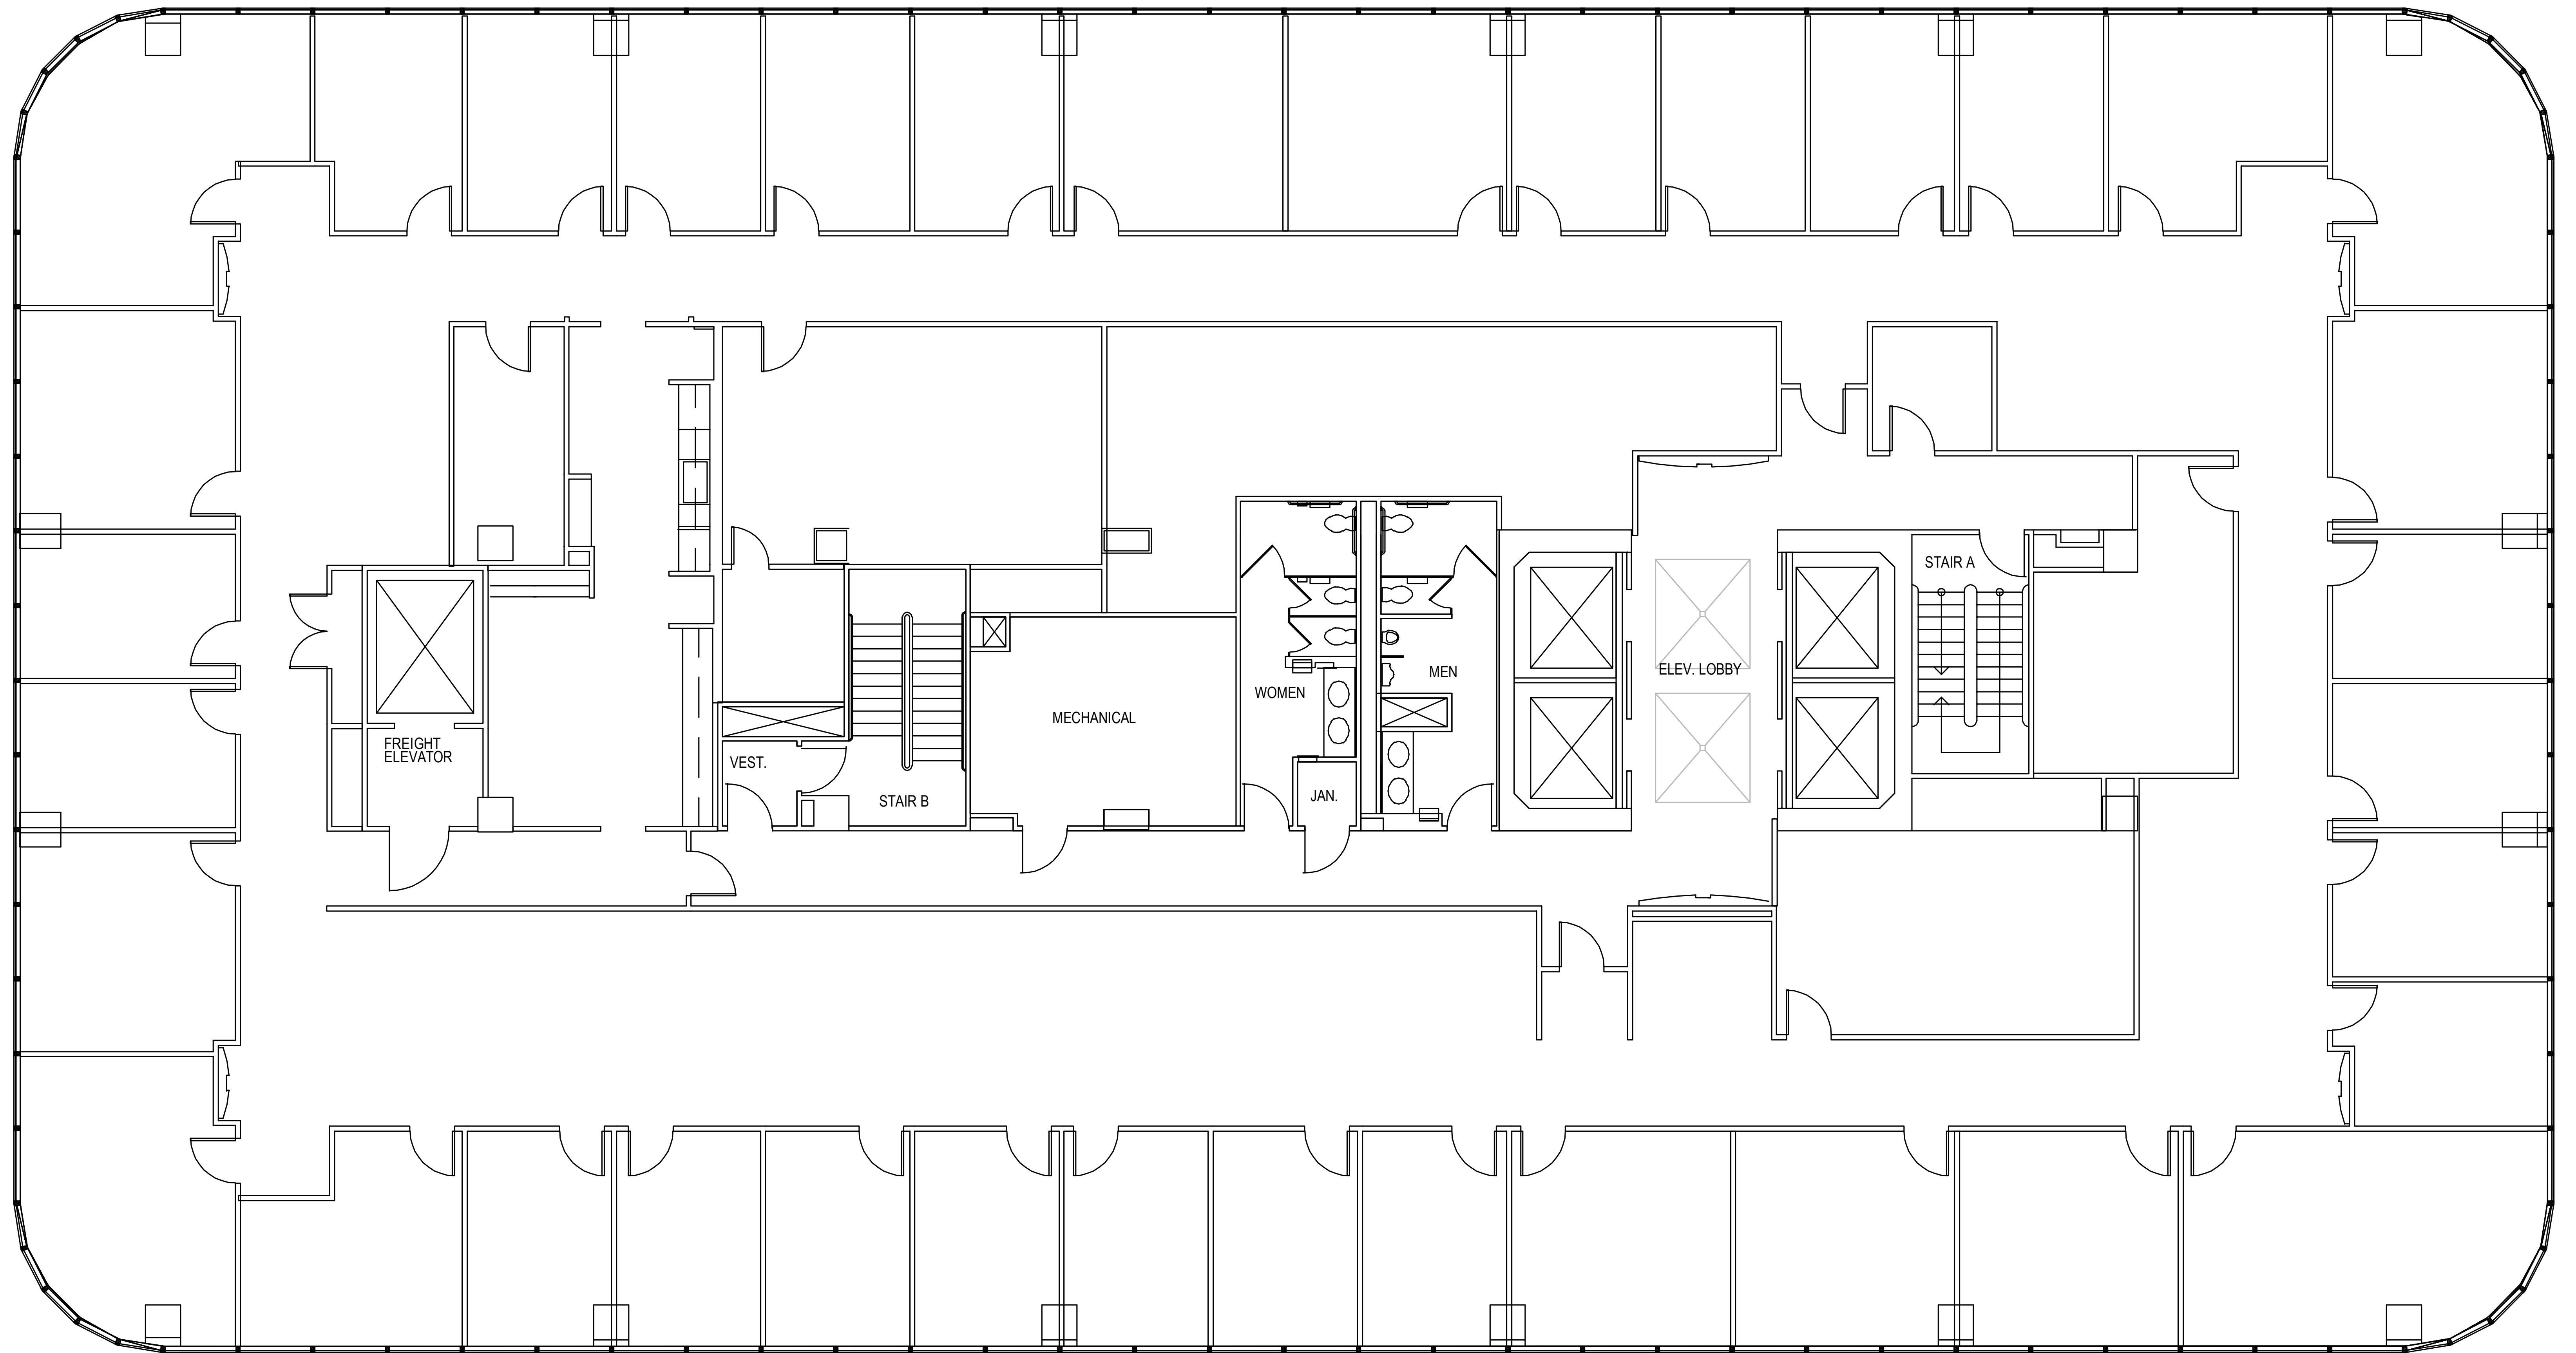

POST OAK CENTRAL - Building 1

SUITE 1500 15,209 RSF

PARKWAY

832.308.6055 | pky.com

NORTH