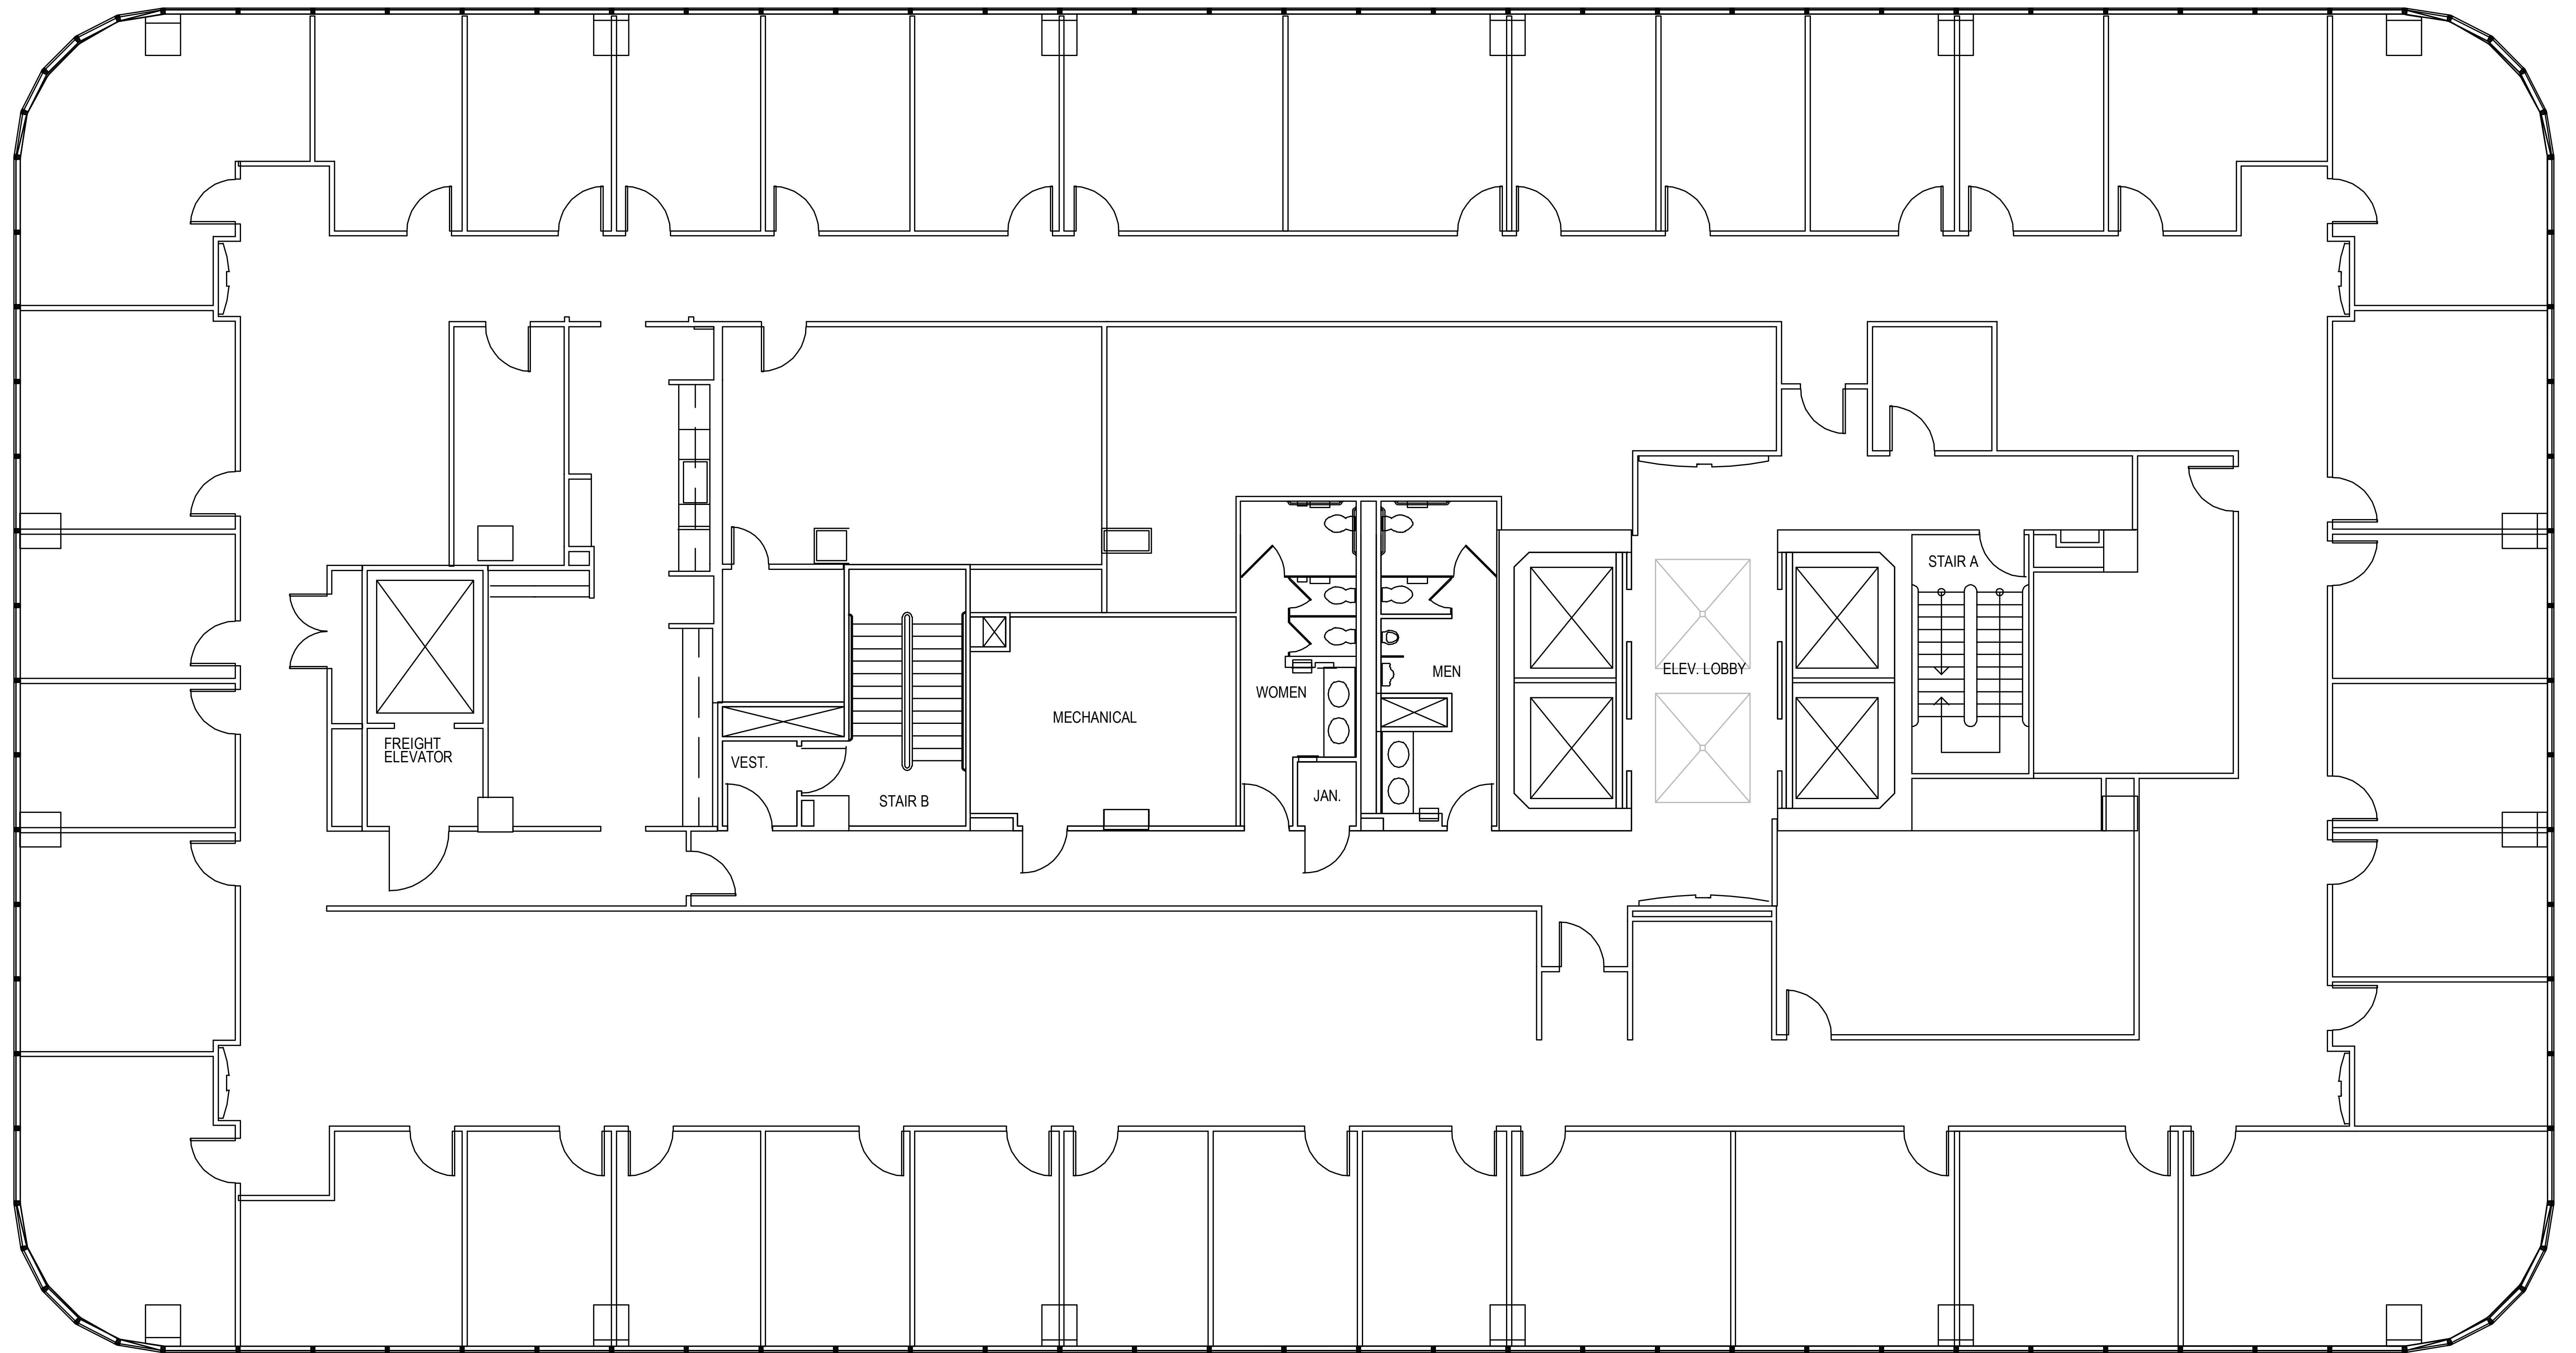

POST OAK CENTRAL - Building 1

SUITE 1500 15,209 RSF

NORTH