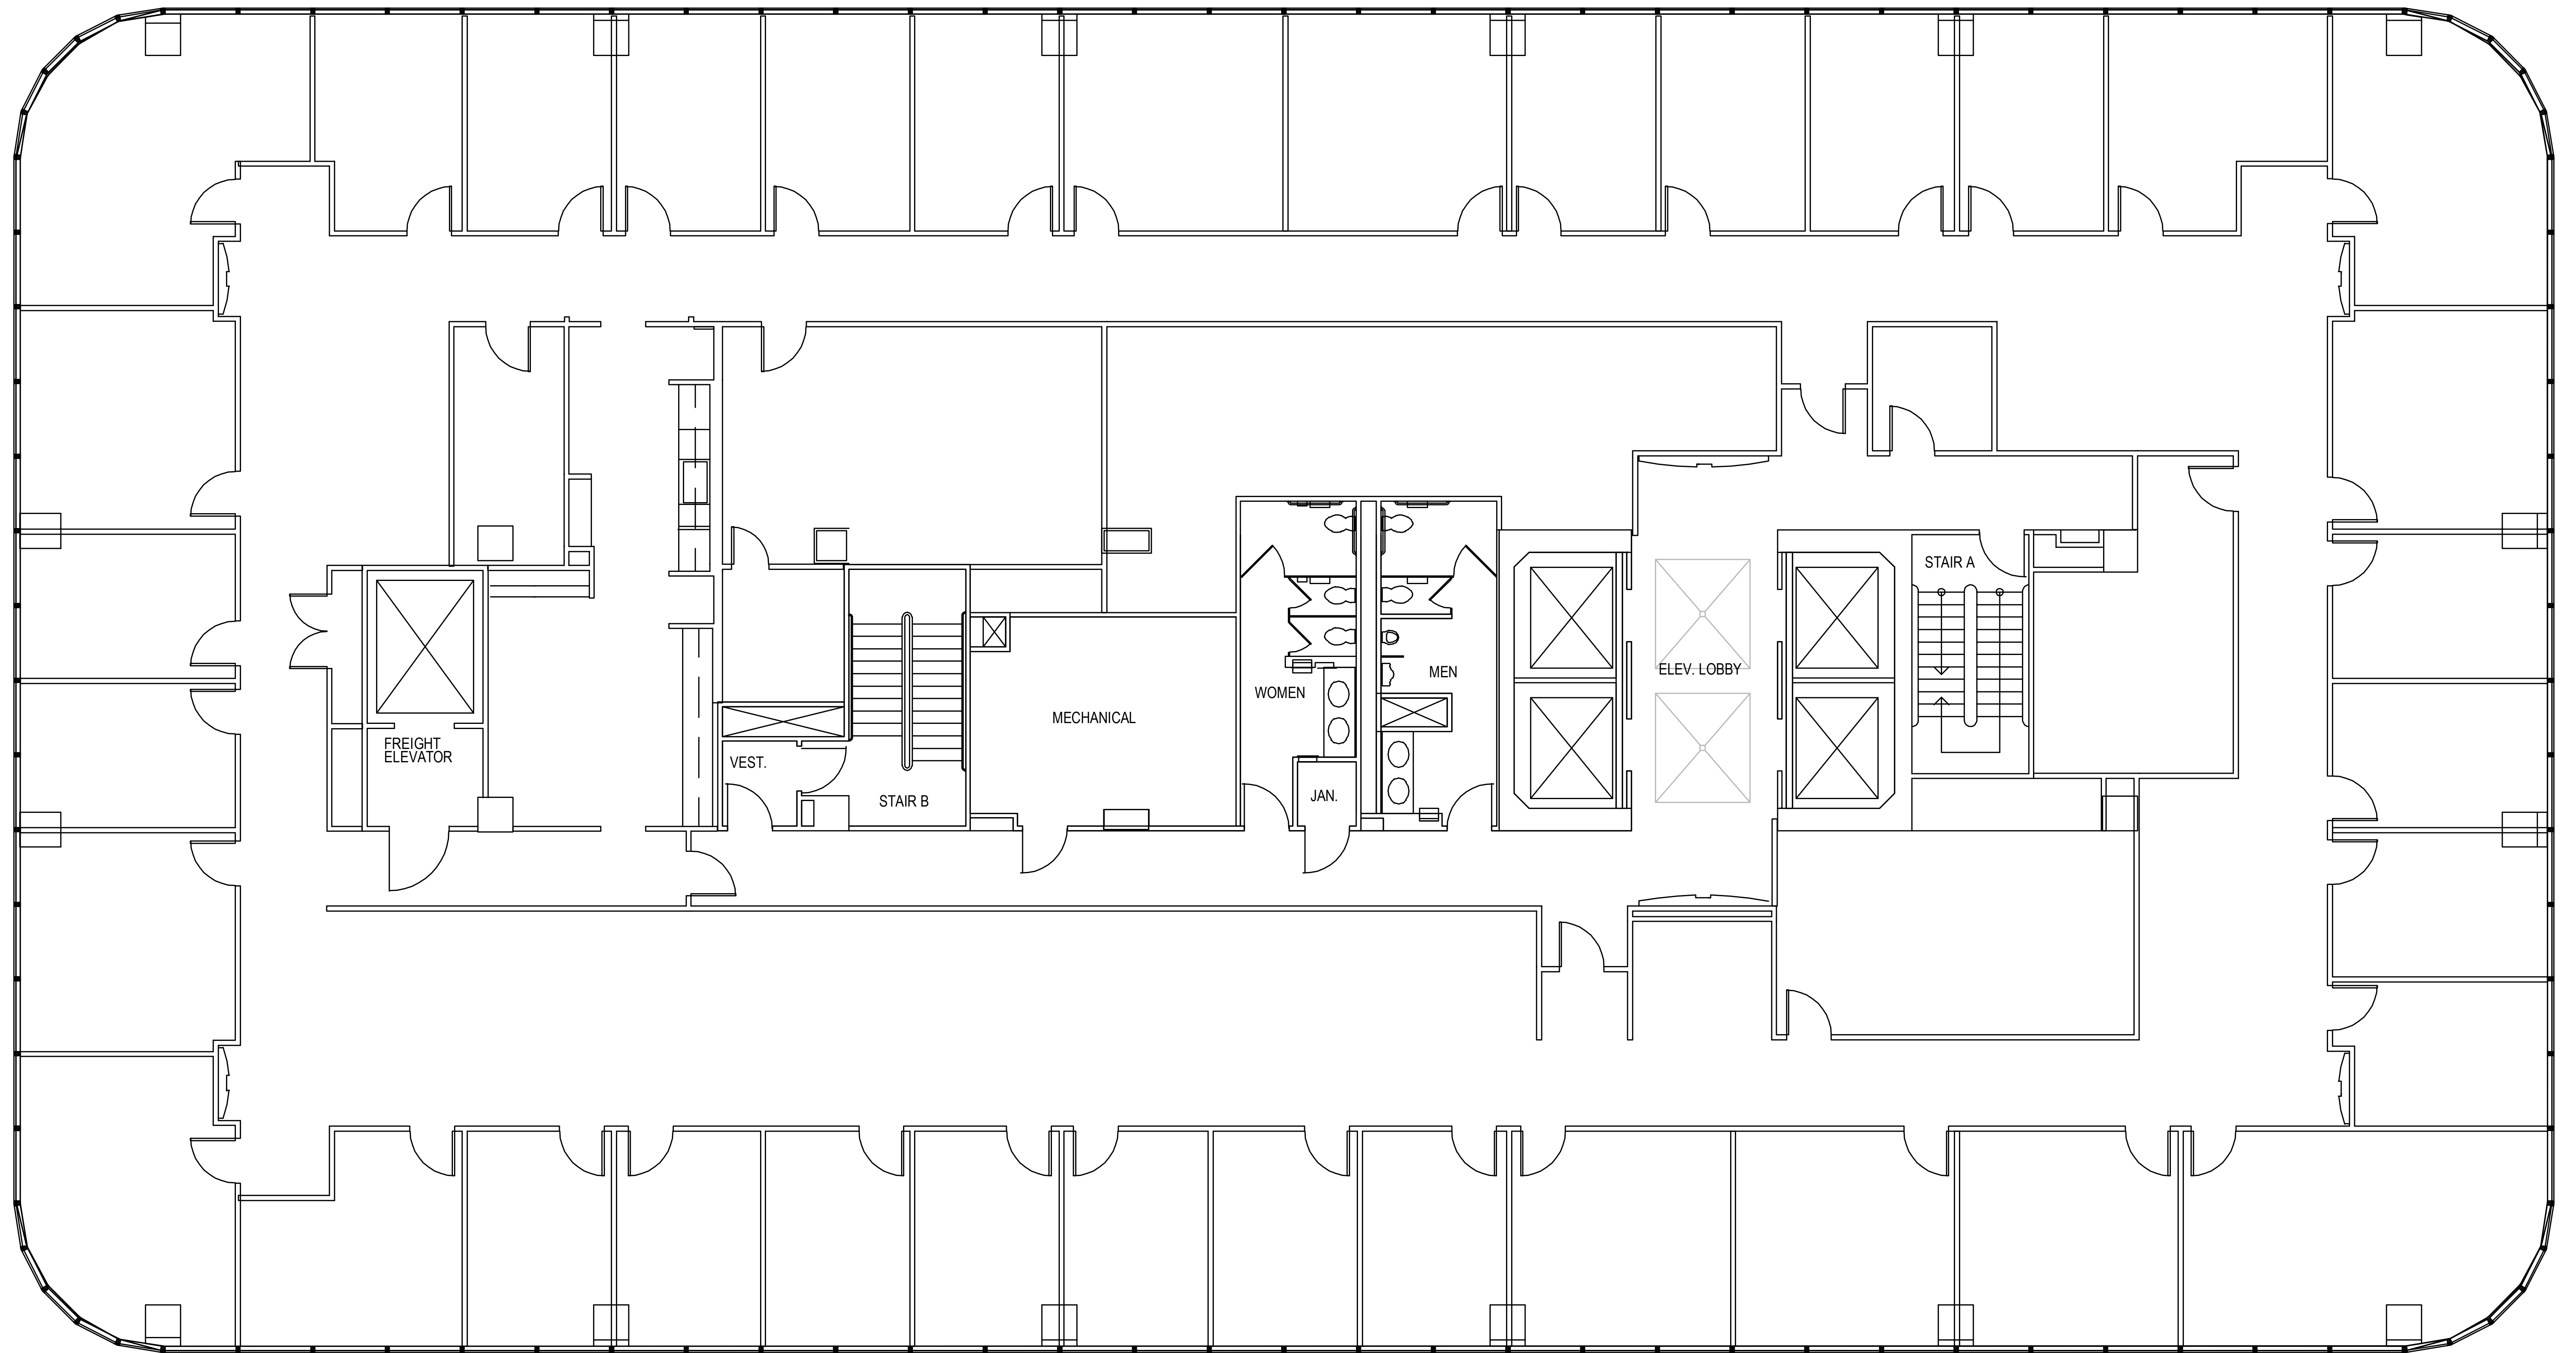

POST OAK CENTRAL - Building 1

SUITE 1500 15,344 RSF

PARKWAY

832.308.6055 | pky.com

NORTH