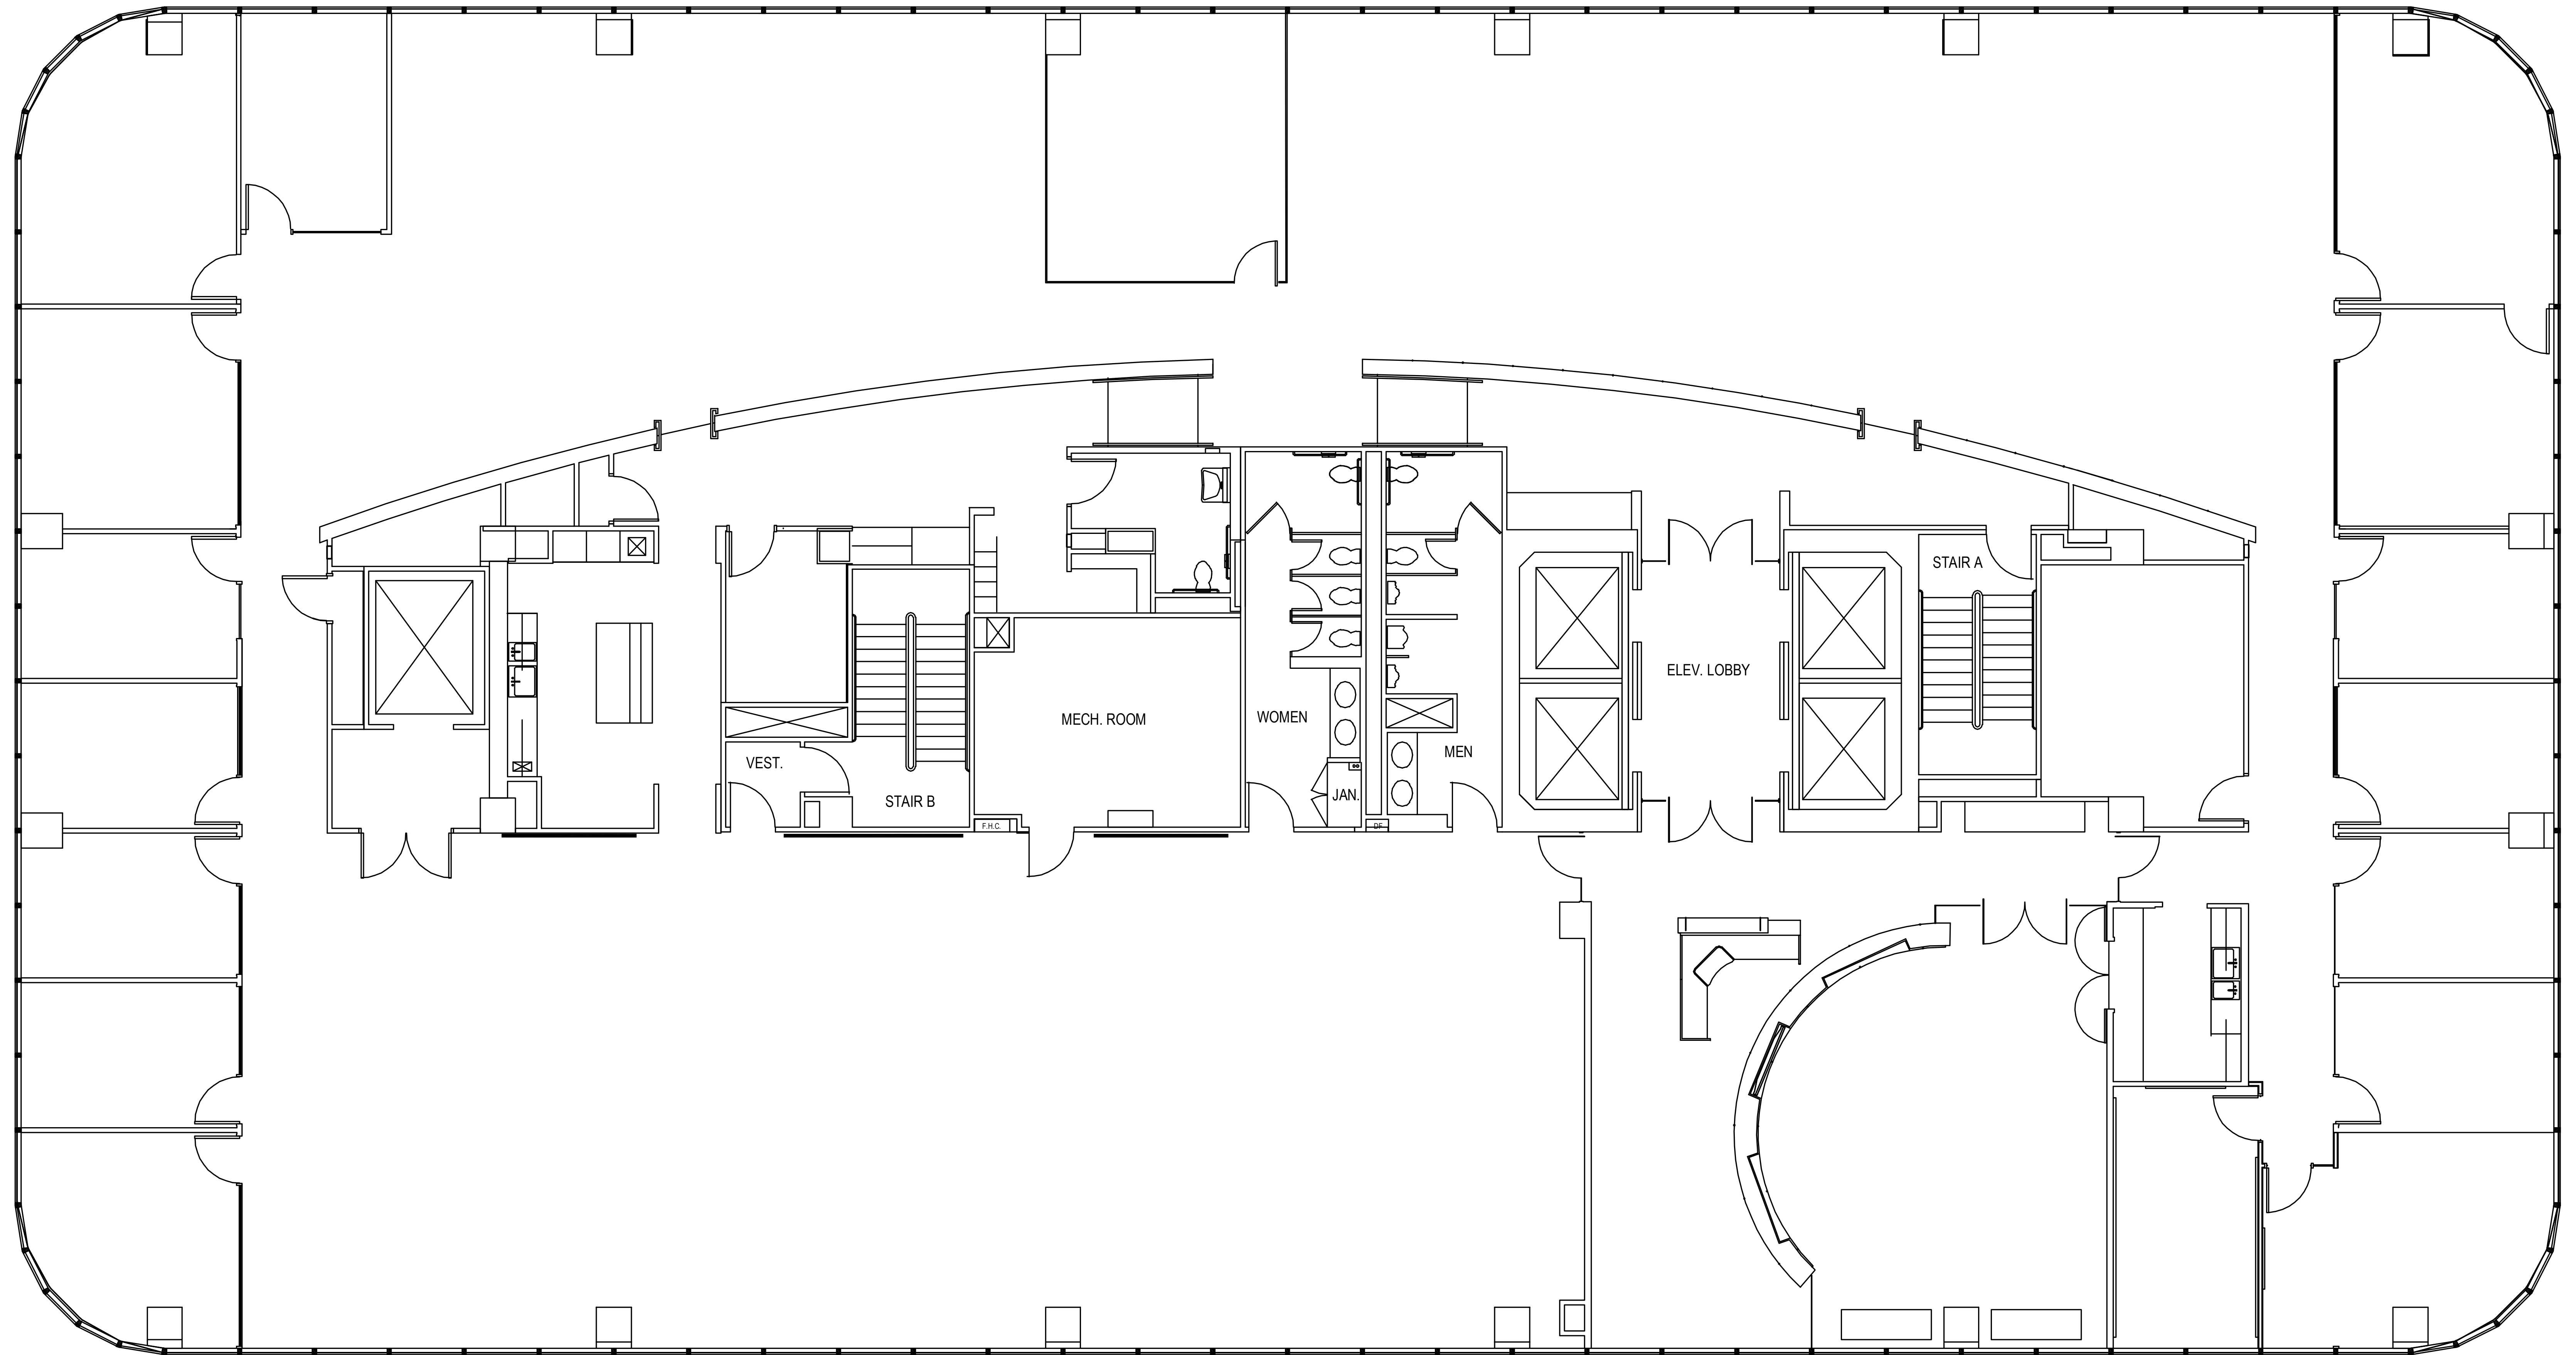

# POST OAK CENTRAL - Building 1

SUITE 1600 15,209 RSF

**PARKWAY**

832.308.6055 | [pky.com](http://pky.com)

NORTH