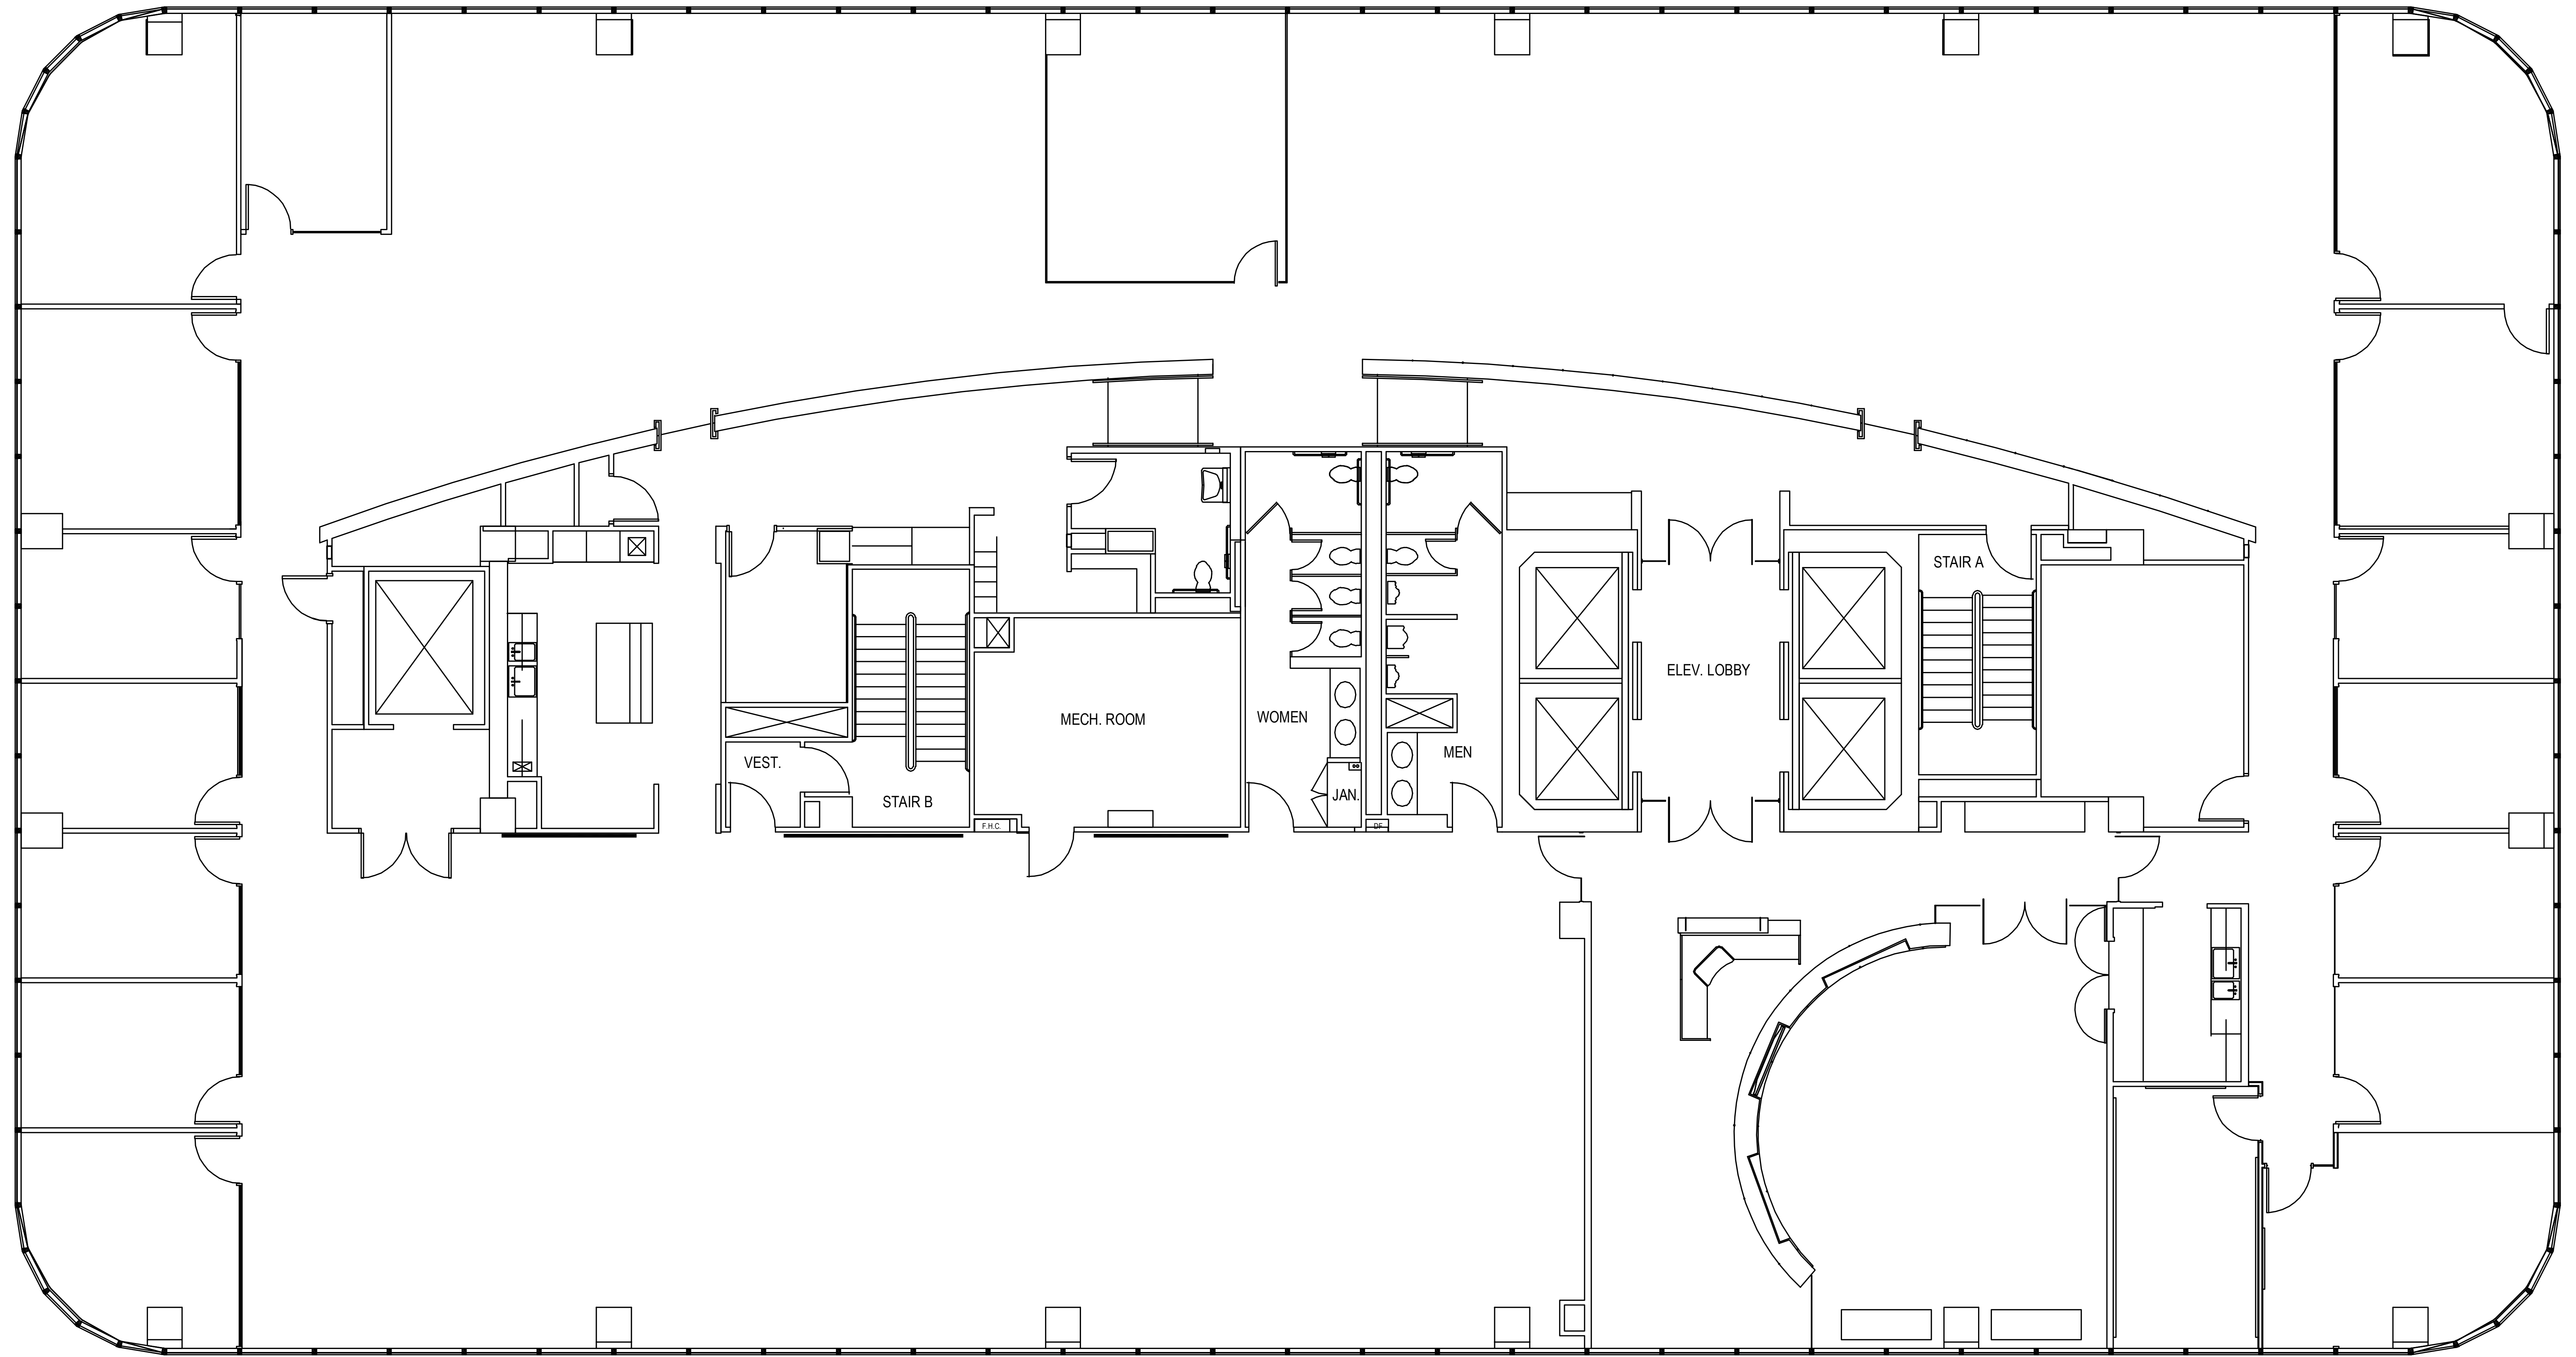

# POST OAK CENTRAL - Building 1

SUITE 1600 15,209 RSF

NORTH