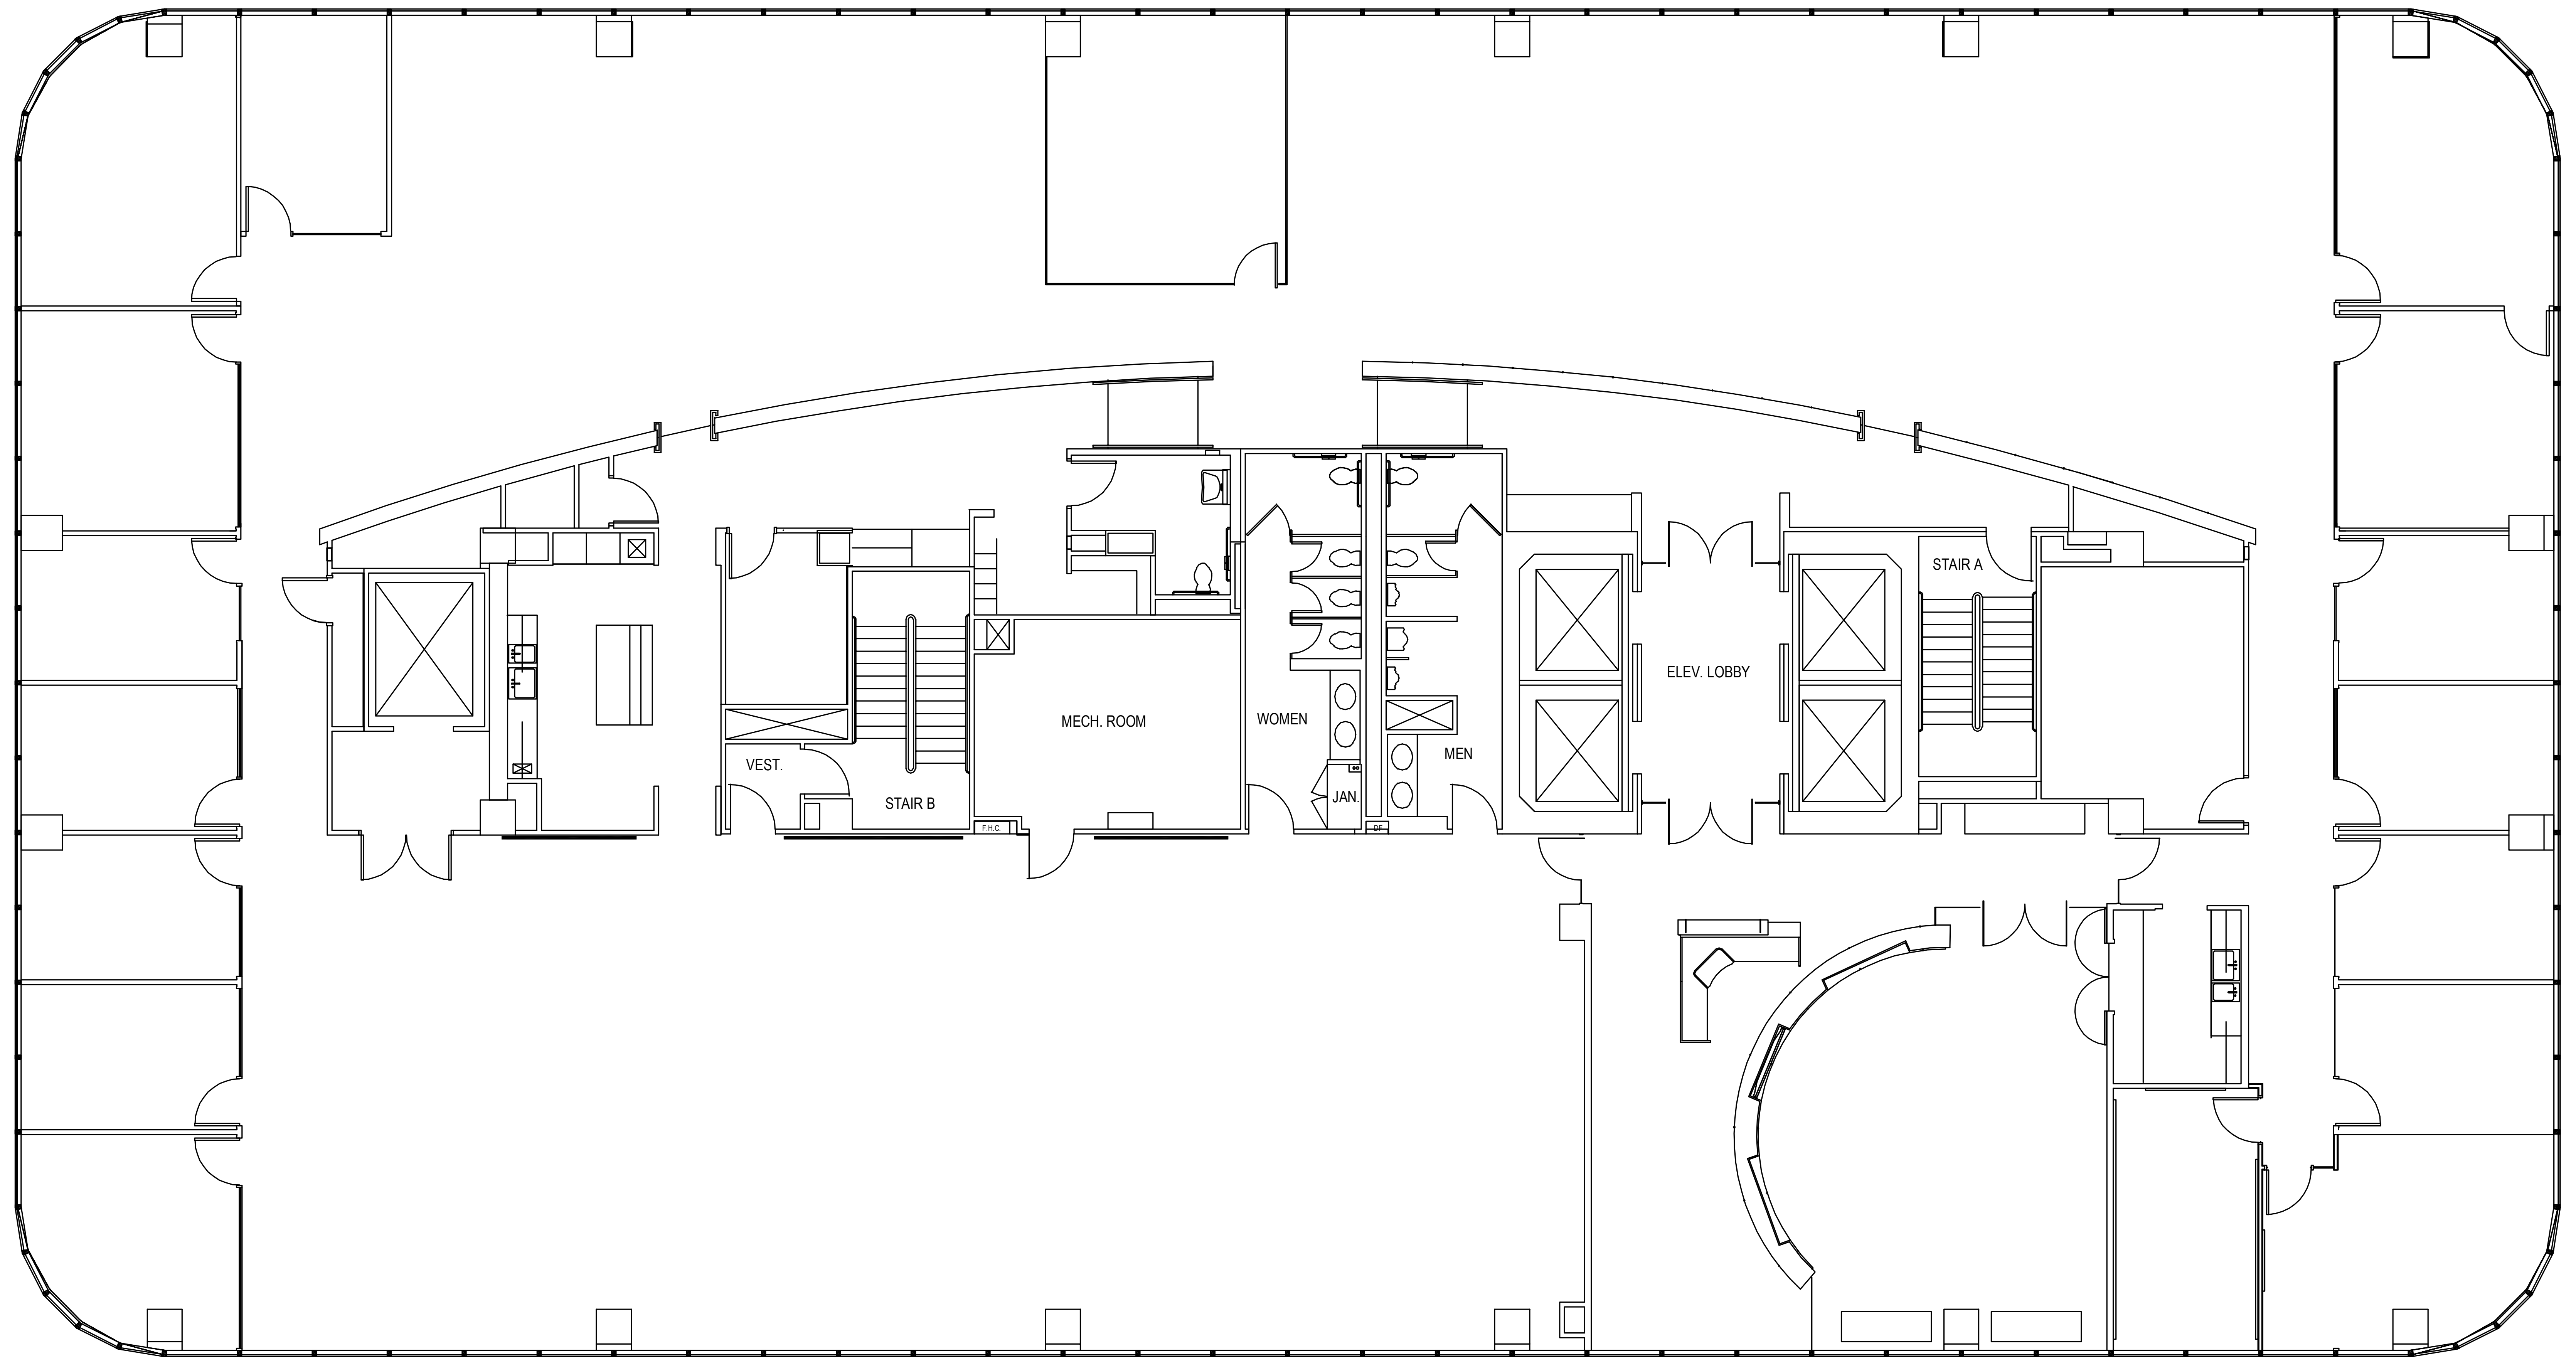

# POST OAK CENTRAL - Building 1

SUITE 1600 15,344 RSF

**PARKWAY**

832.308.6055 | [pky.com](http://pky.com)

NORTH