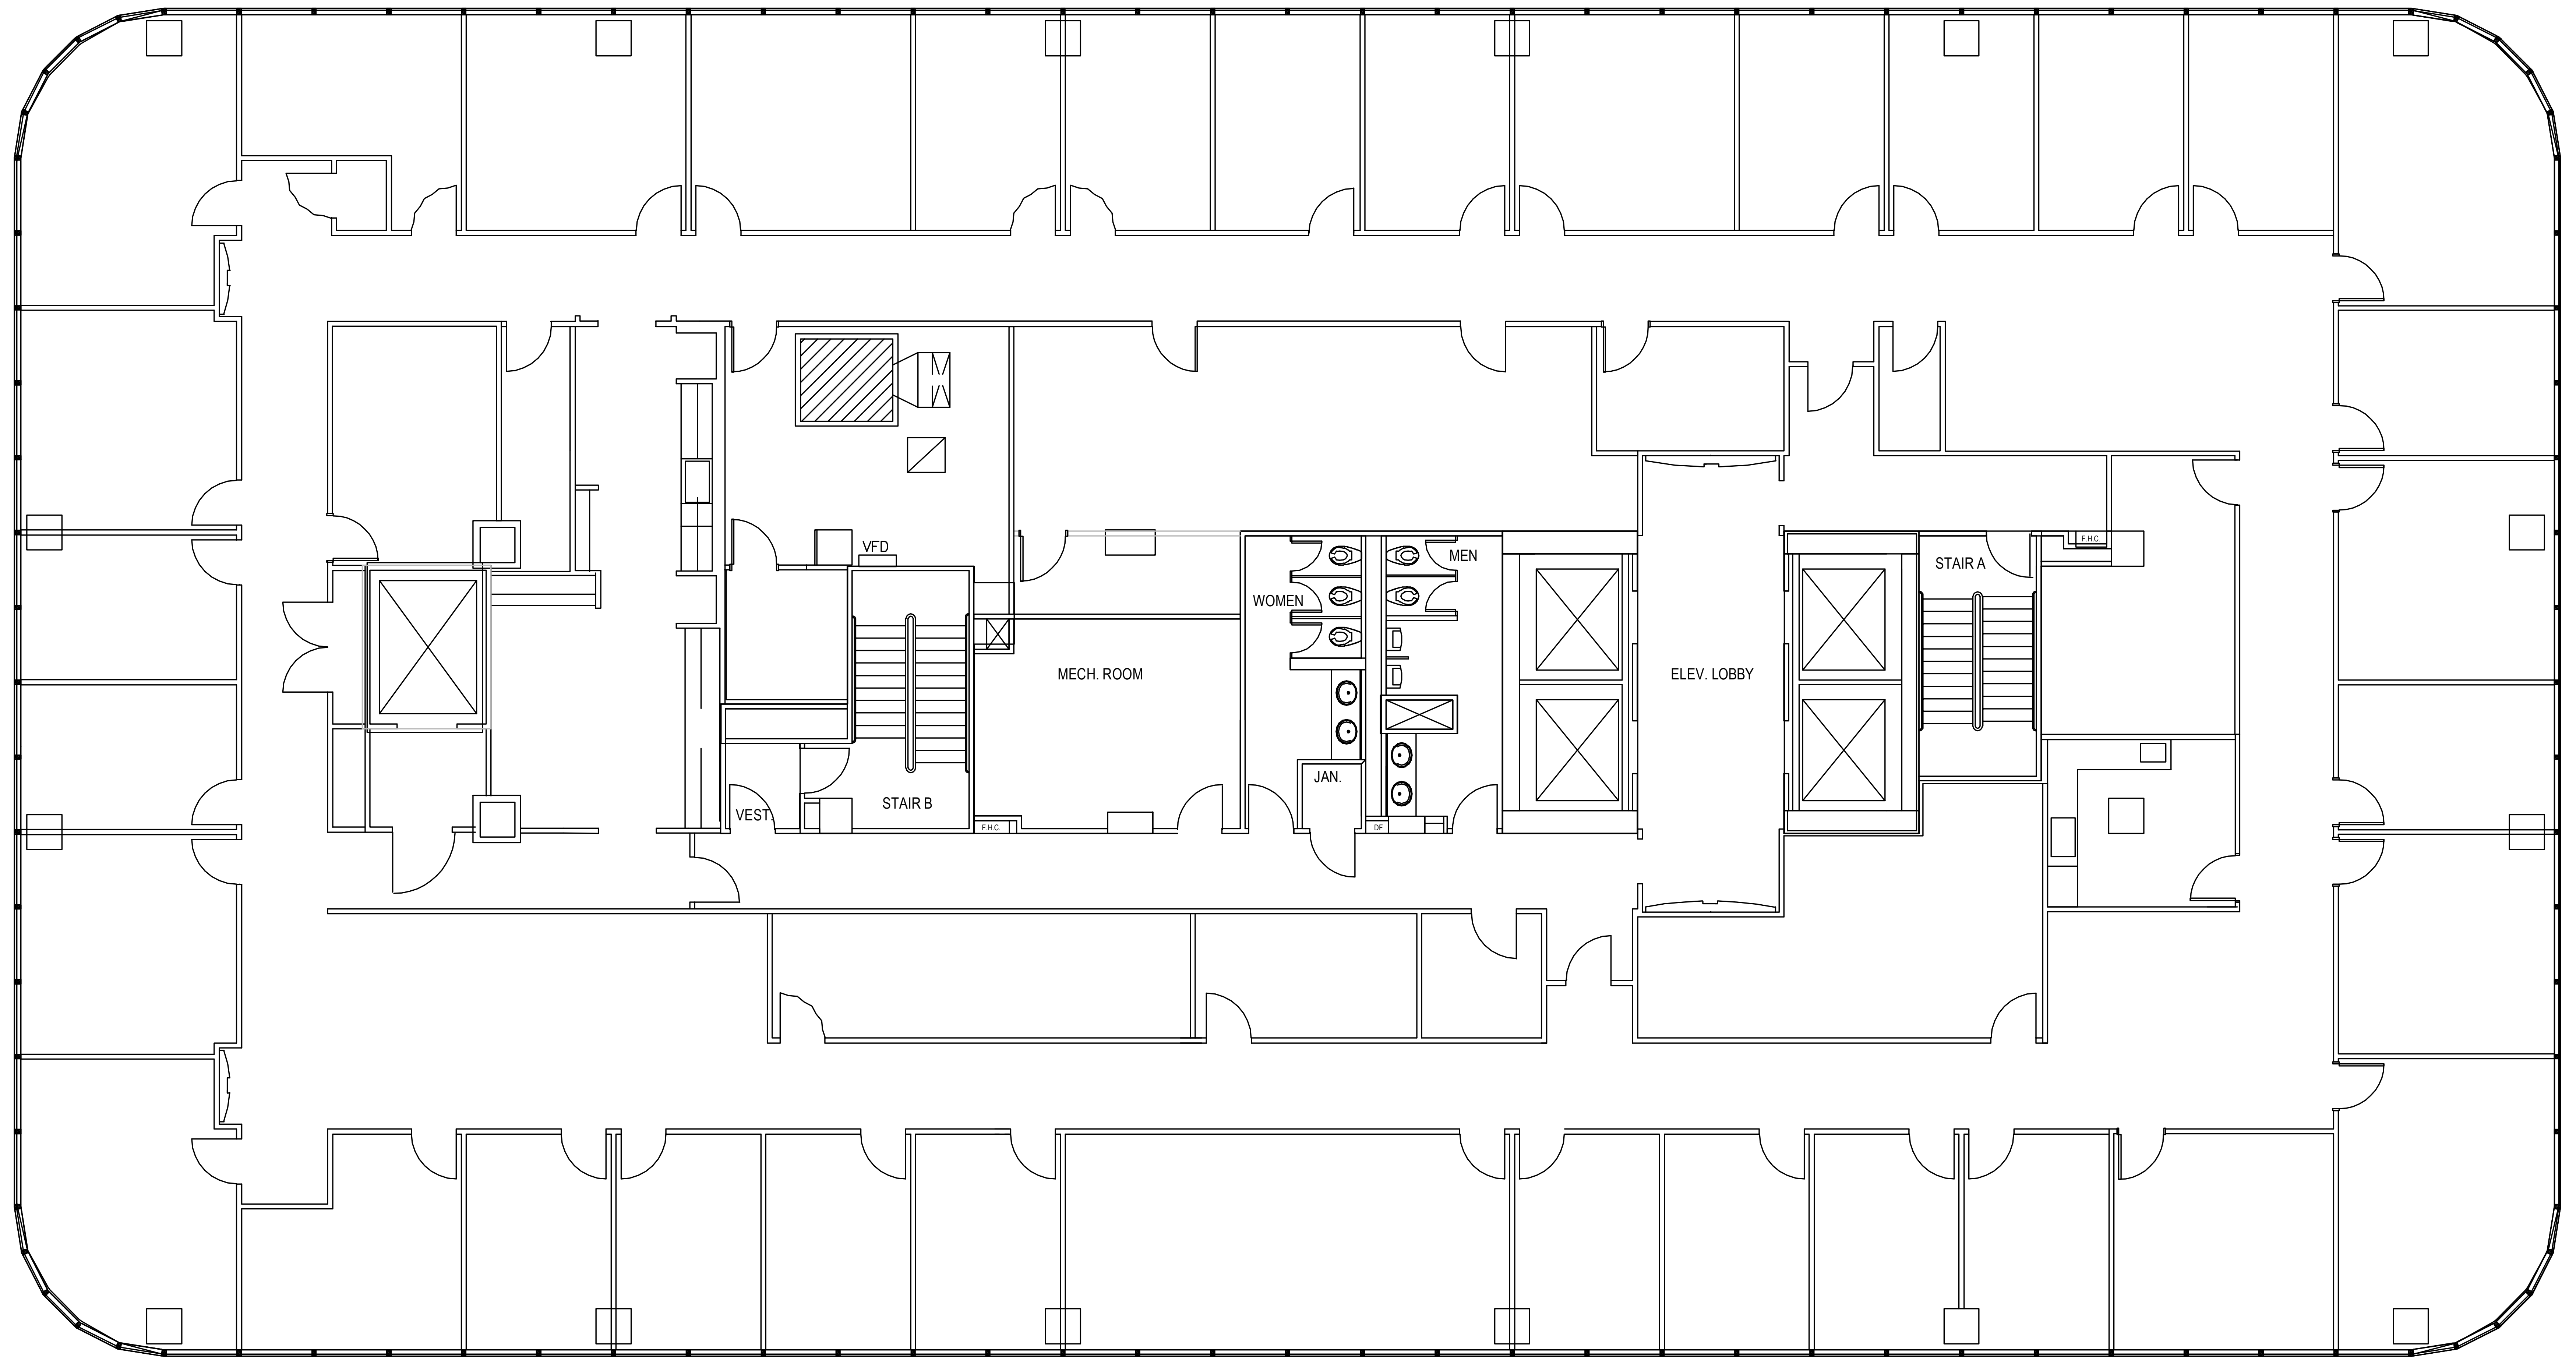

POST OAK CENTRAL - Building 1

SUITE 1700 15,209 RSF

PARKWAY

832.308.6055 | pky.com

NORTH