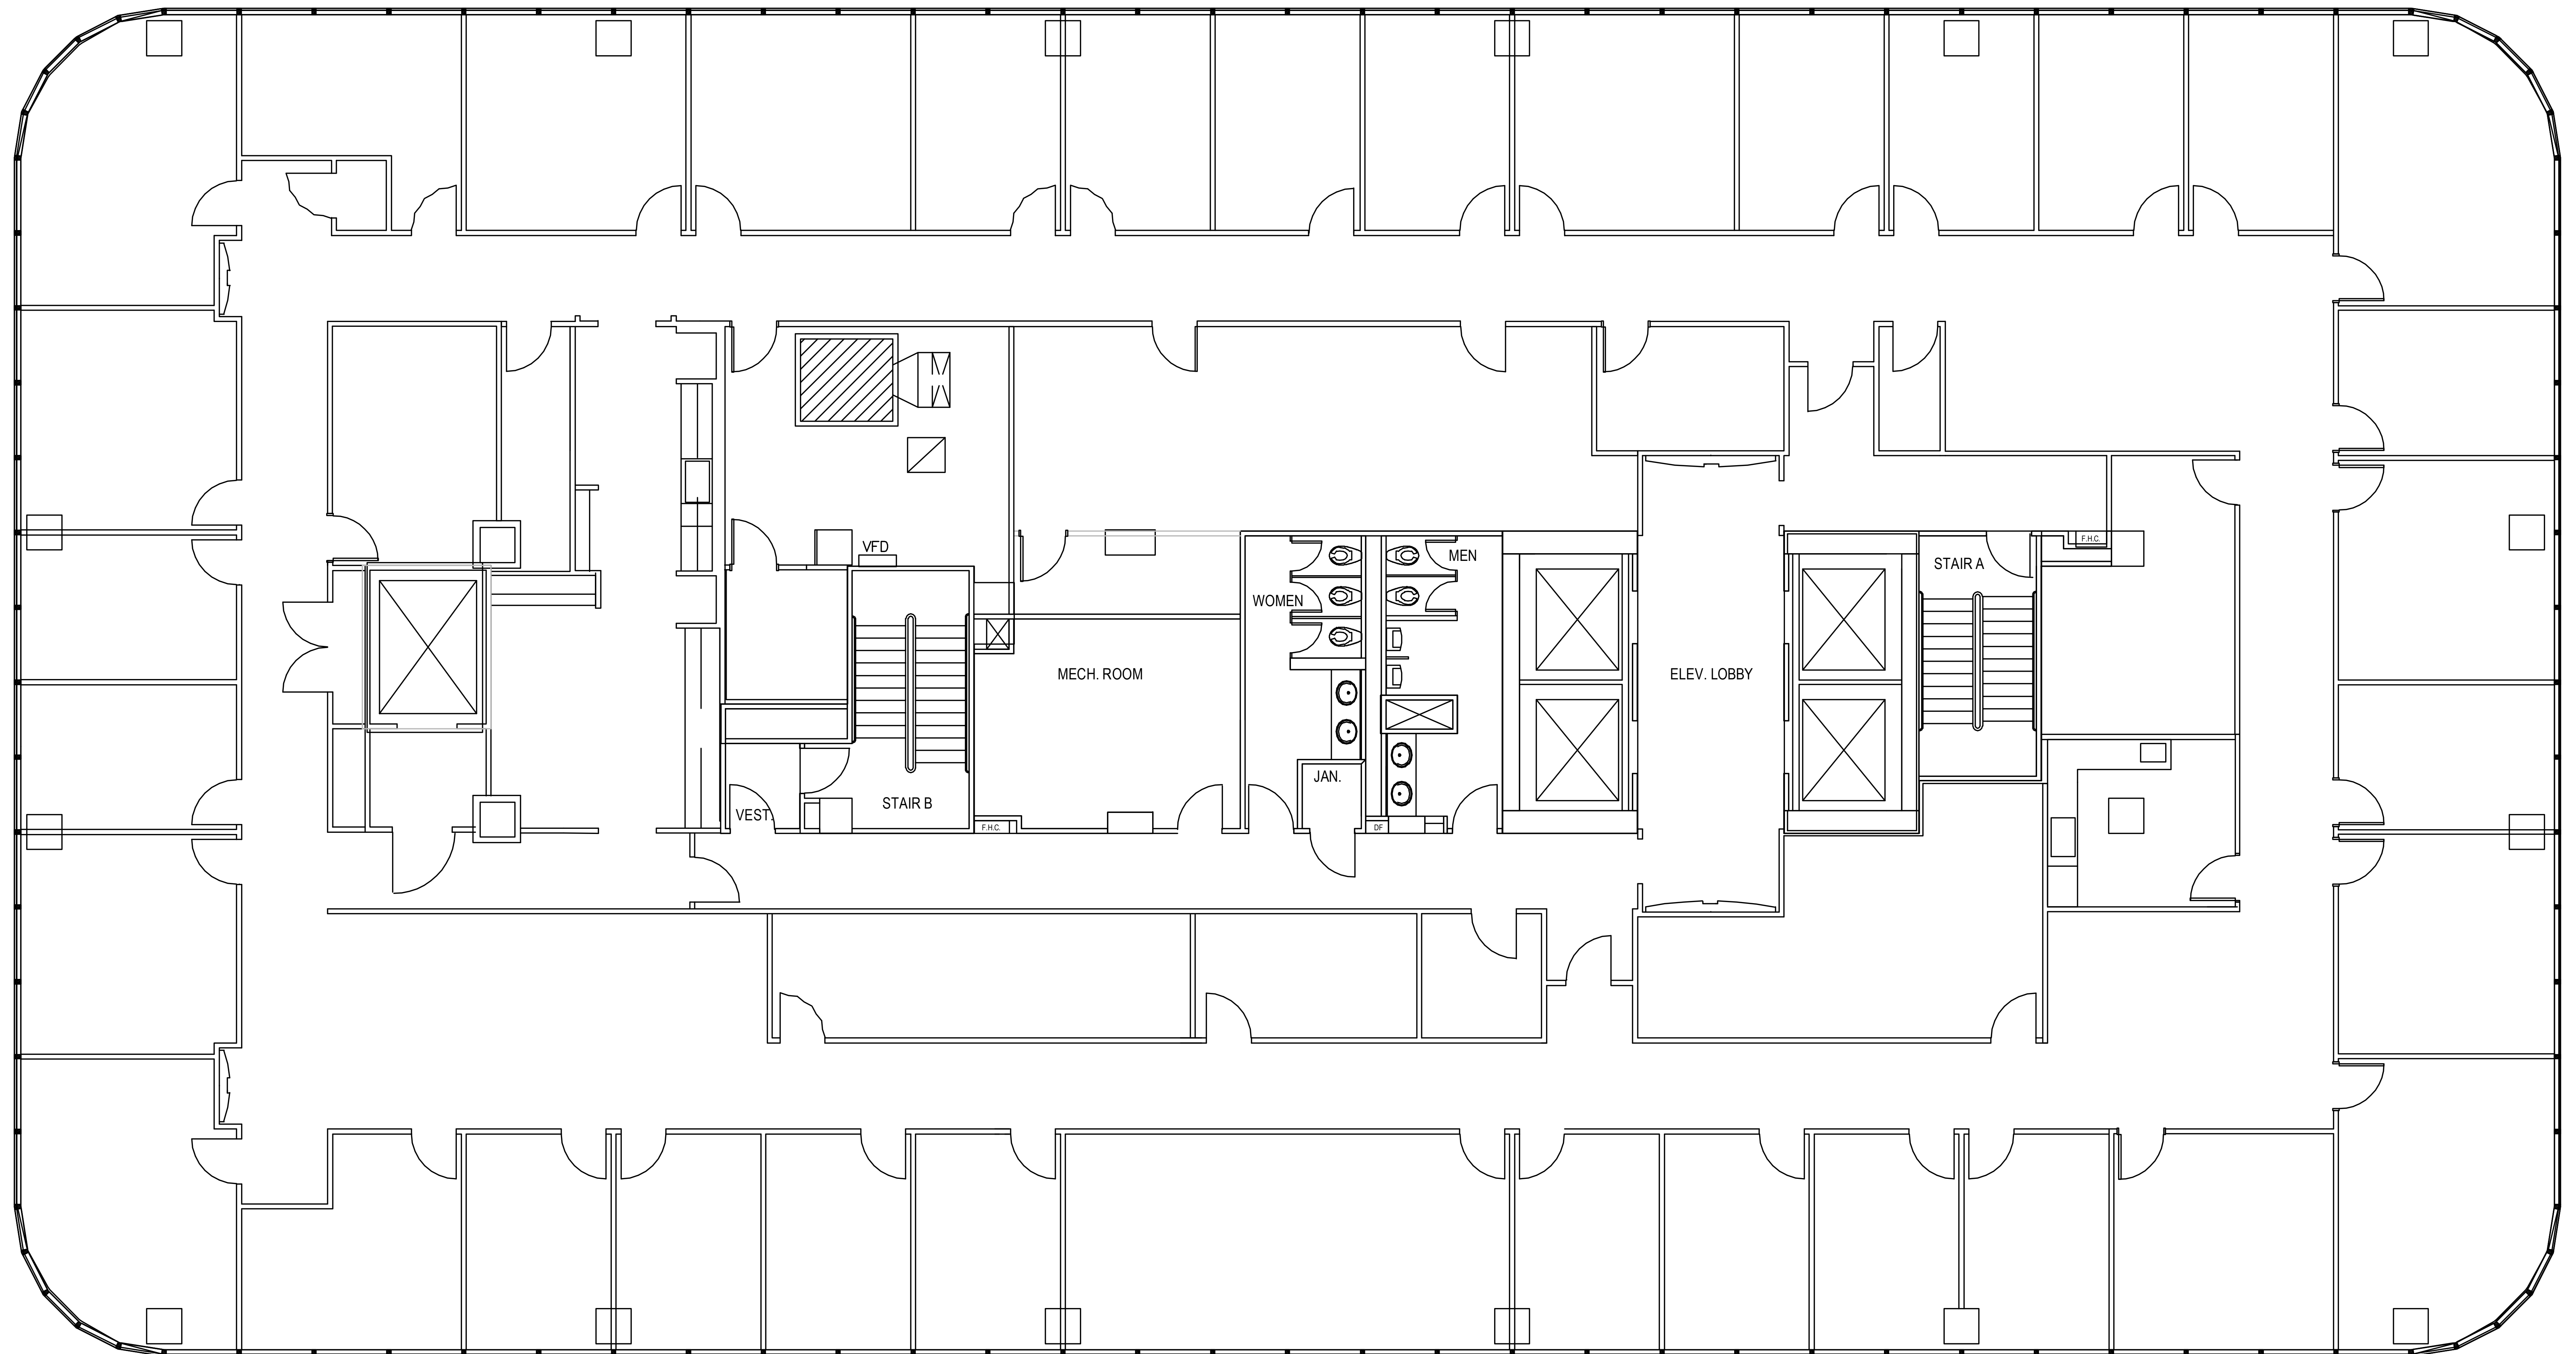

POST OAK CENTRAL - Building 1

SUITE 1700 15,209 RSF

NORTH