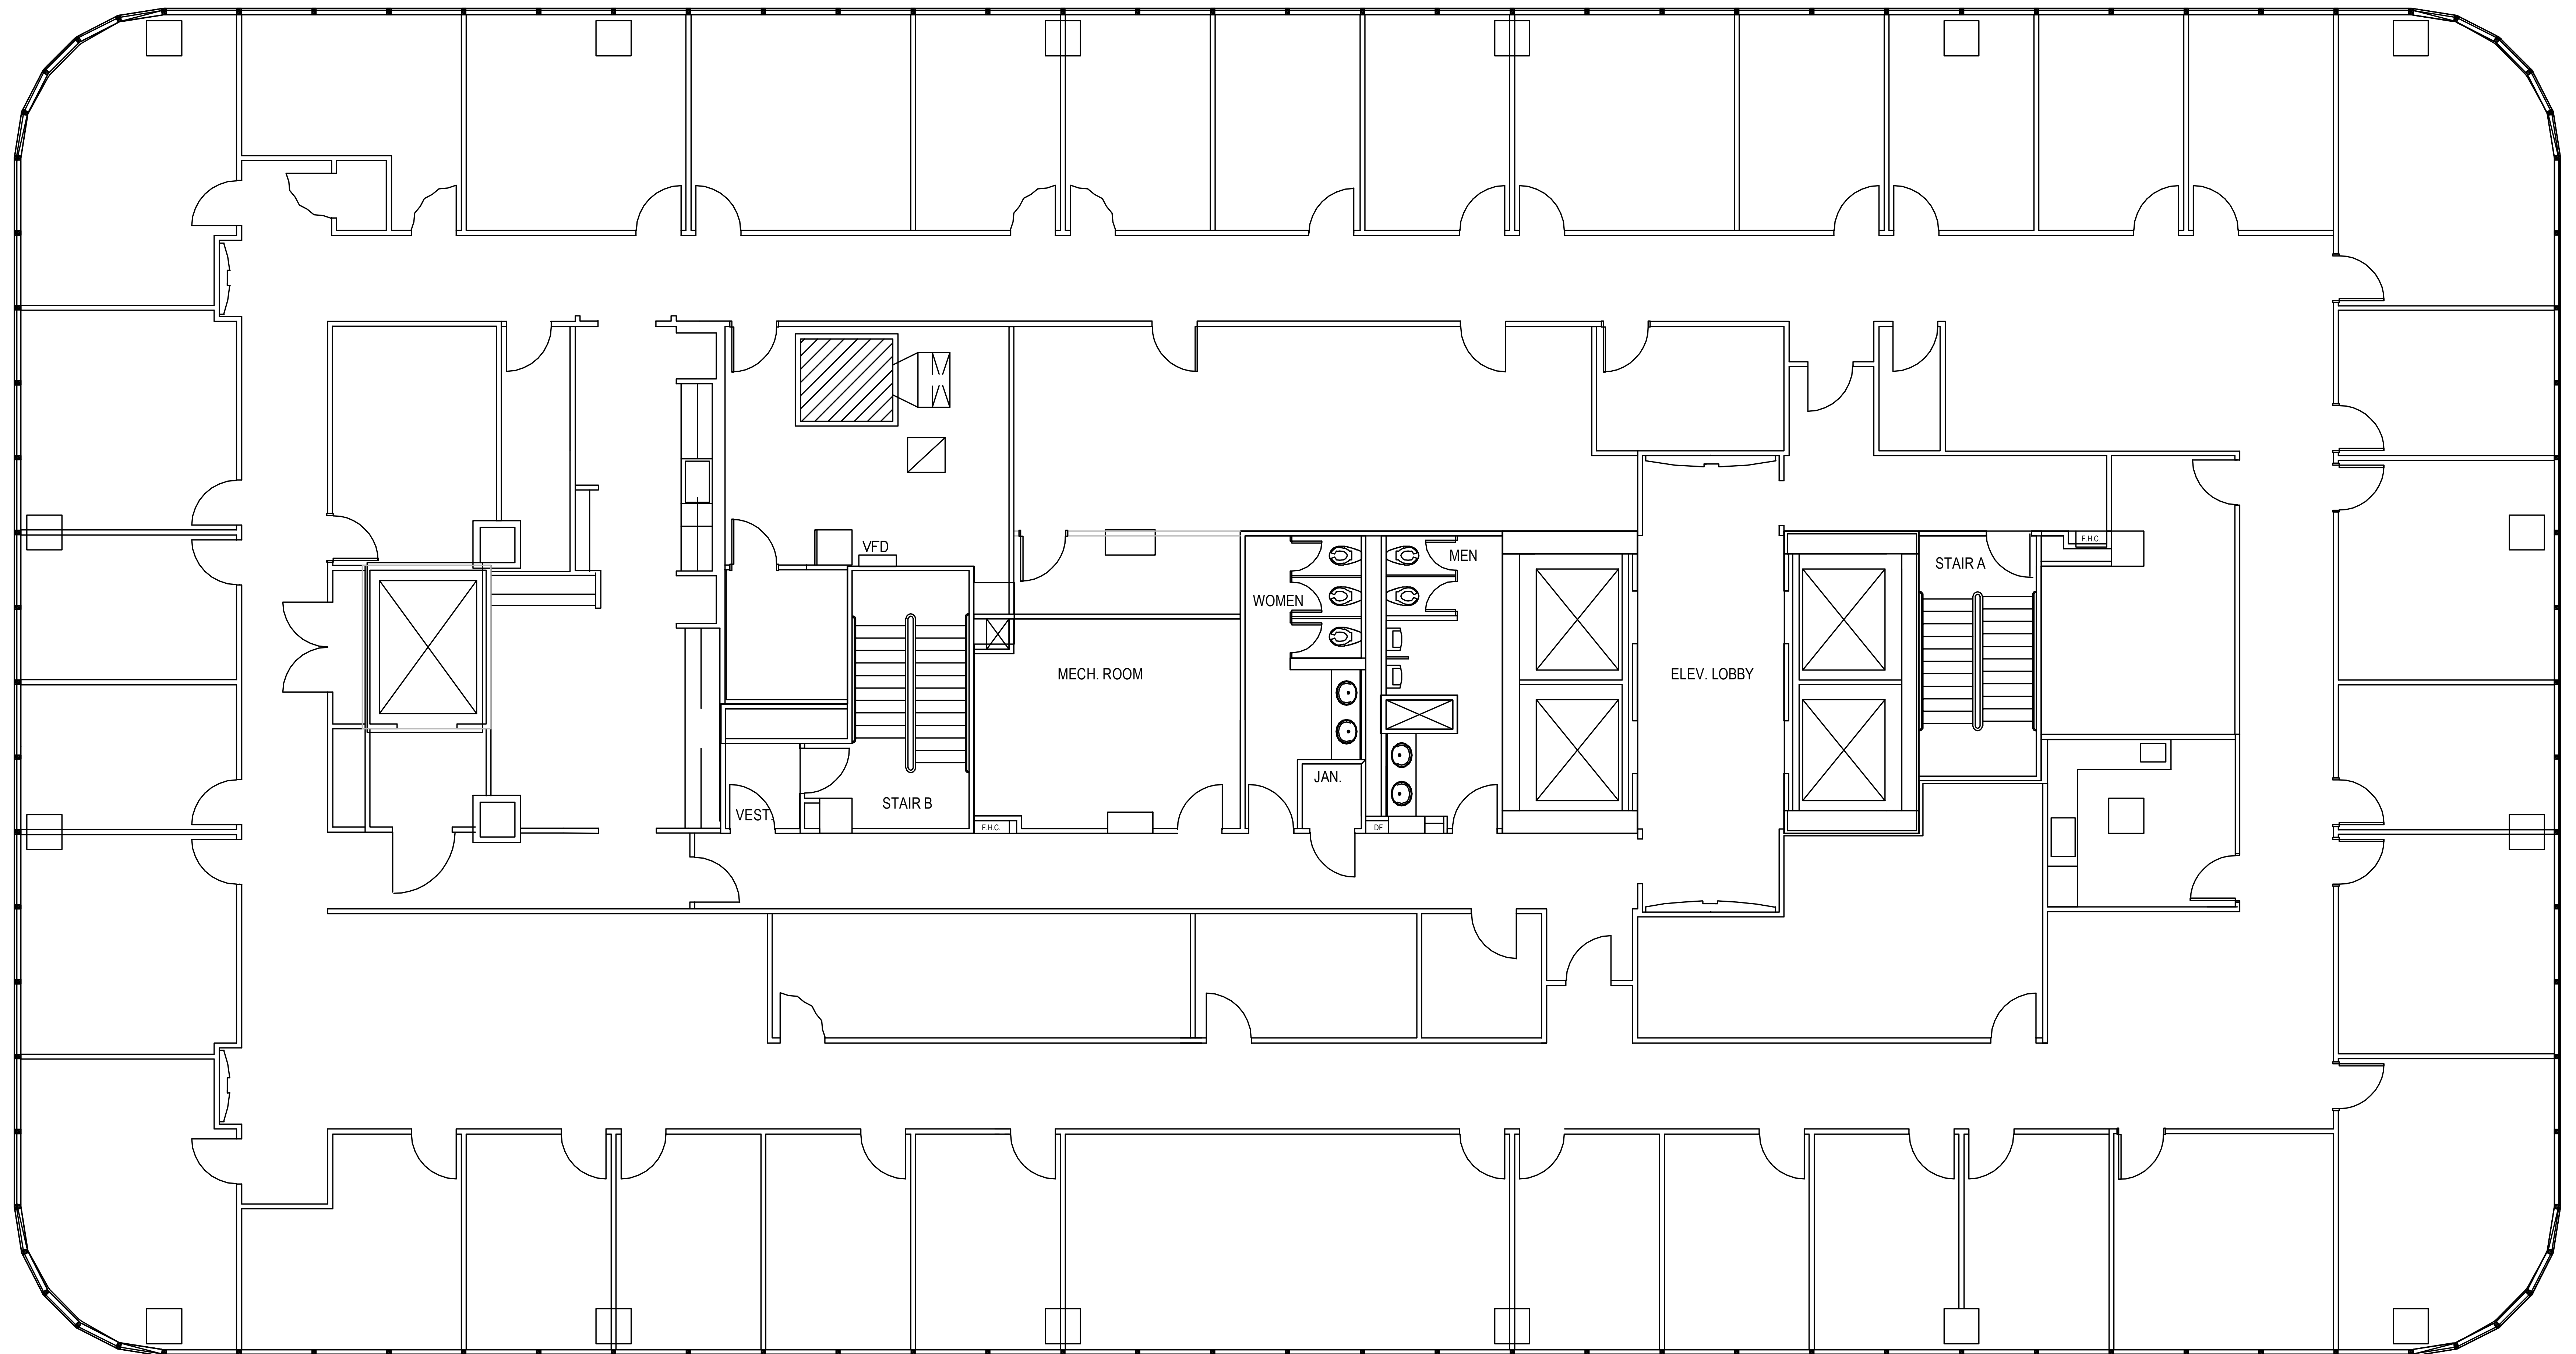

POST OAK CENTRAL - Building 1

SUITE 1700 15,346 RSF

PARKWAY

832.308.6055 | pky.com

NORTH