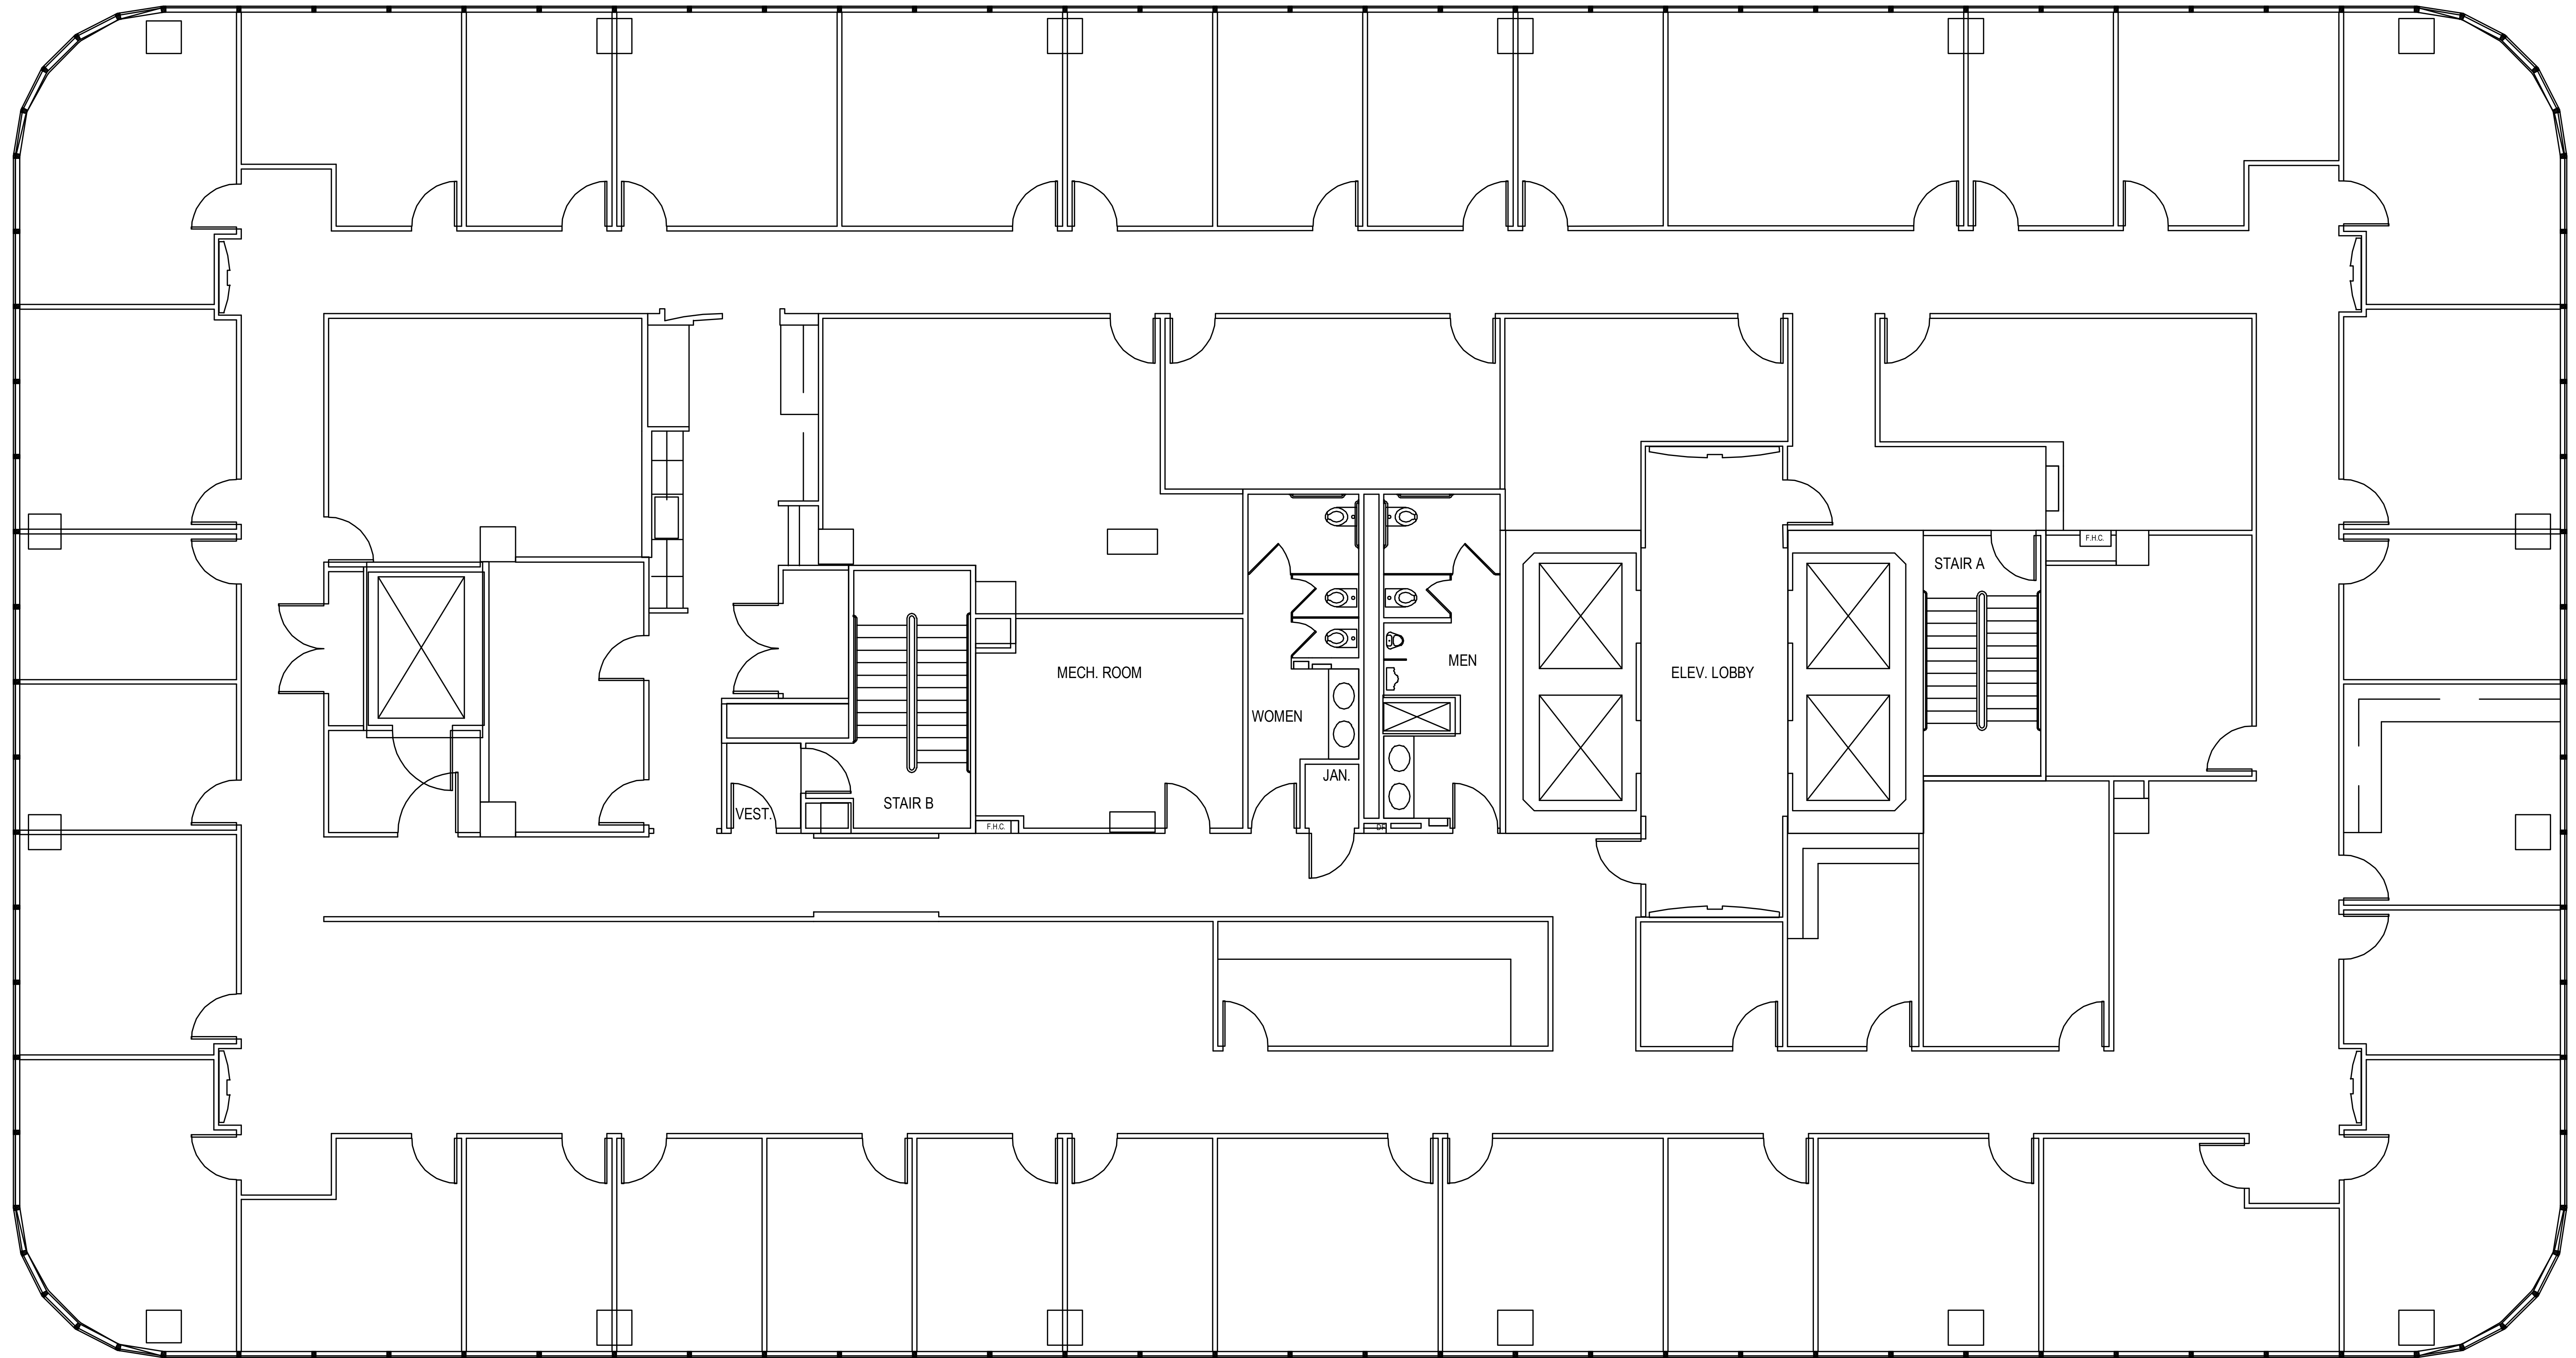

POST OAK CENTRAL - Building 1

SUITE 1800 15,209 RSF

PARKWAY

832.308.6055 | pky.com

NORTH