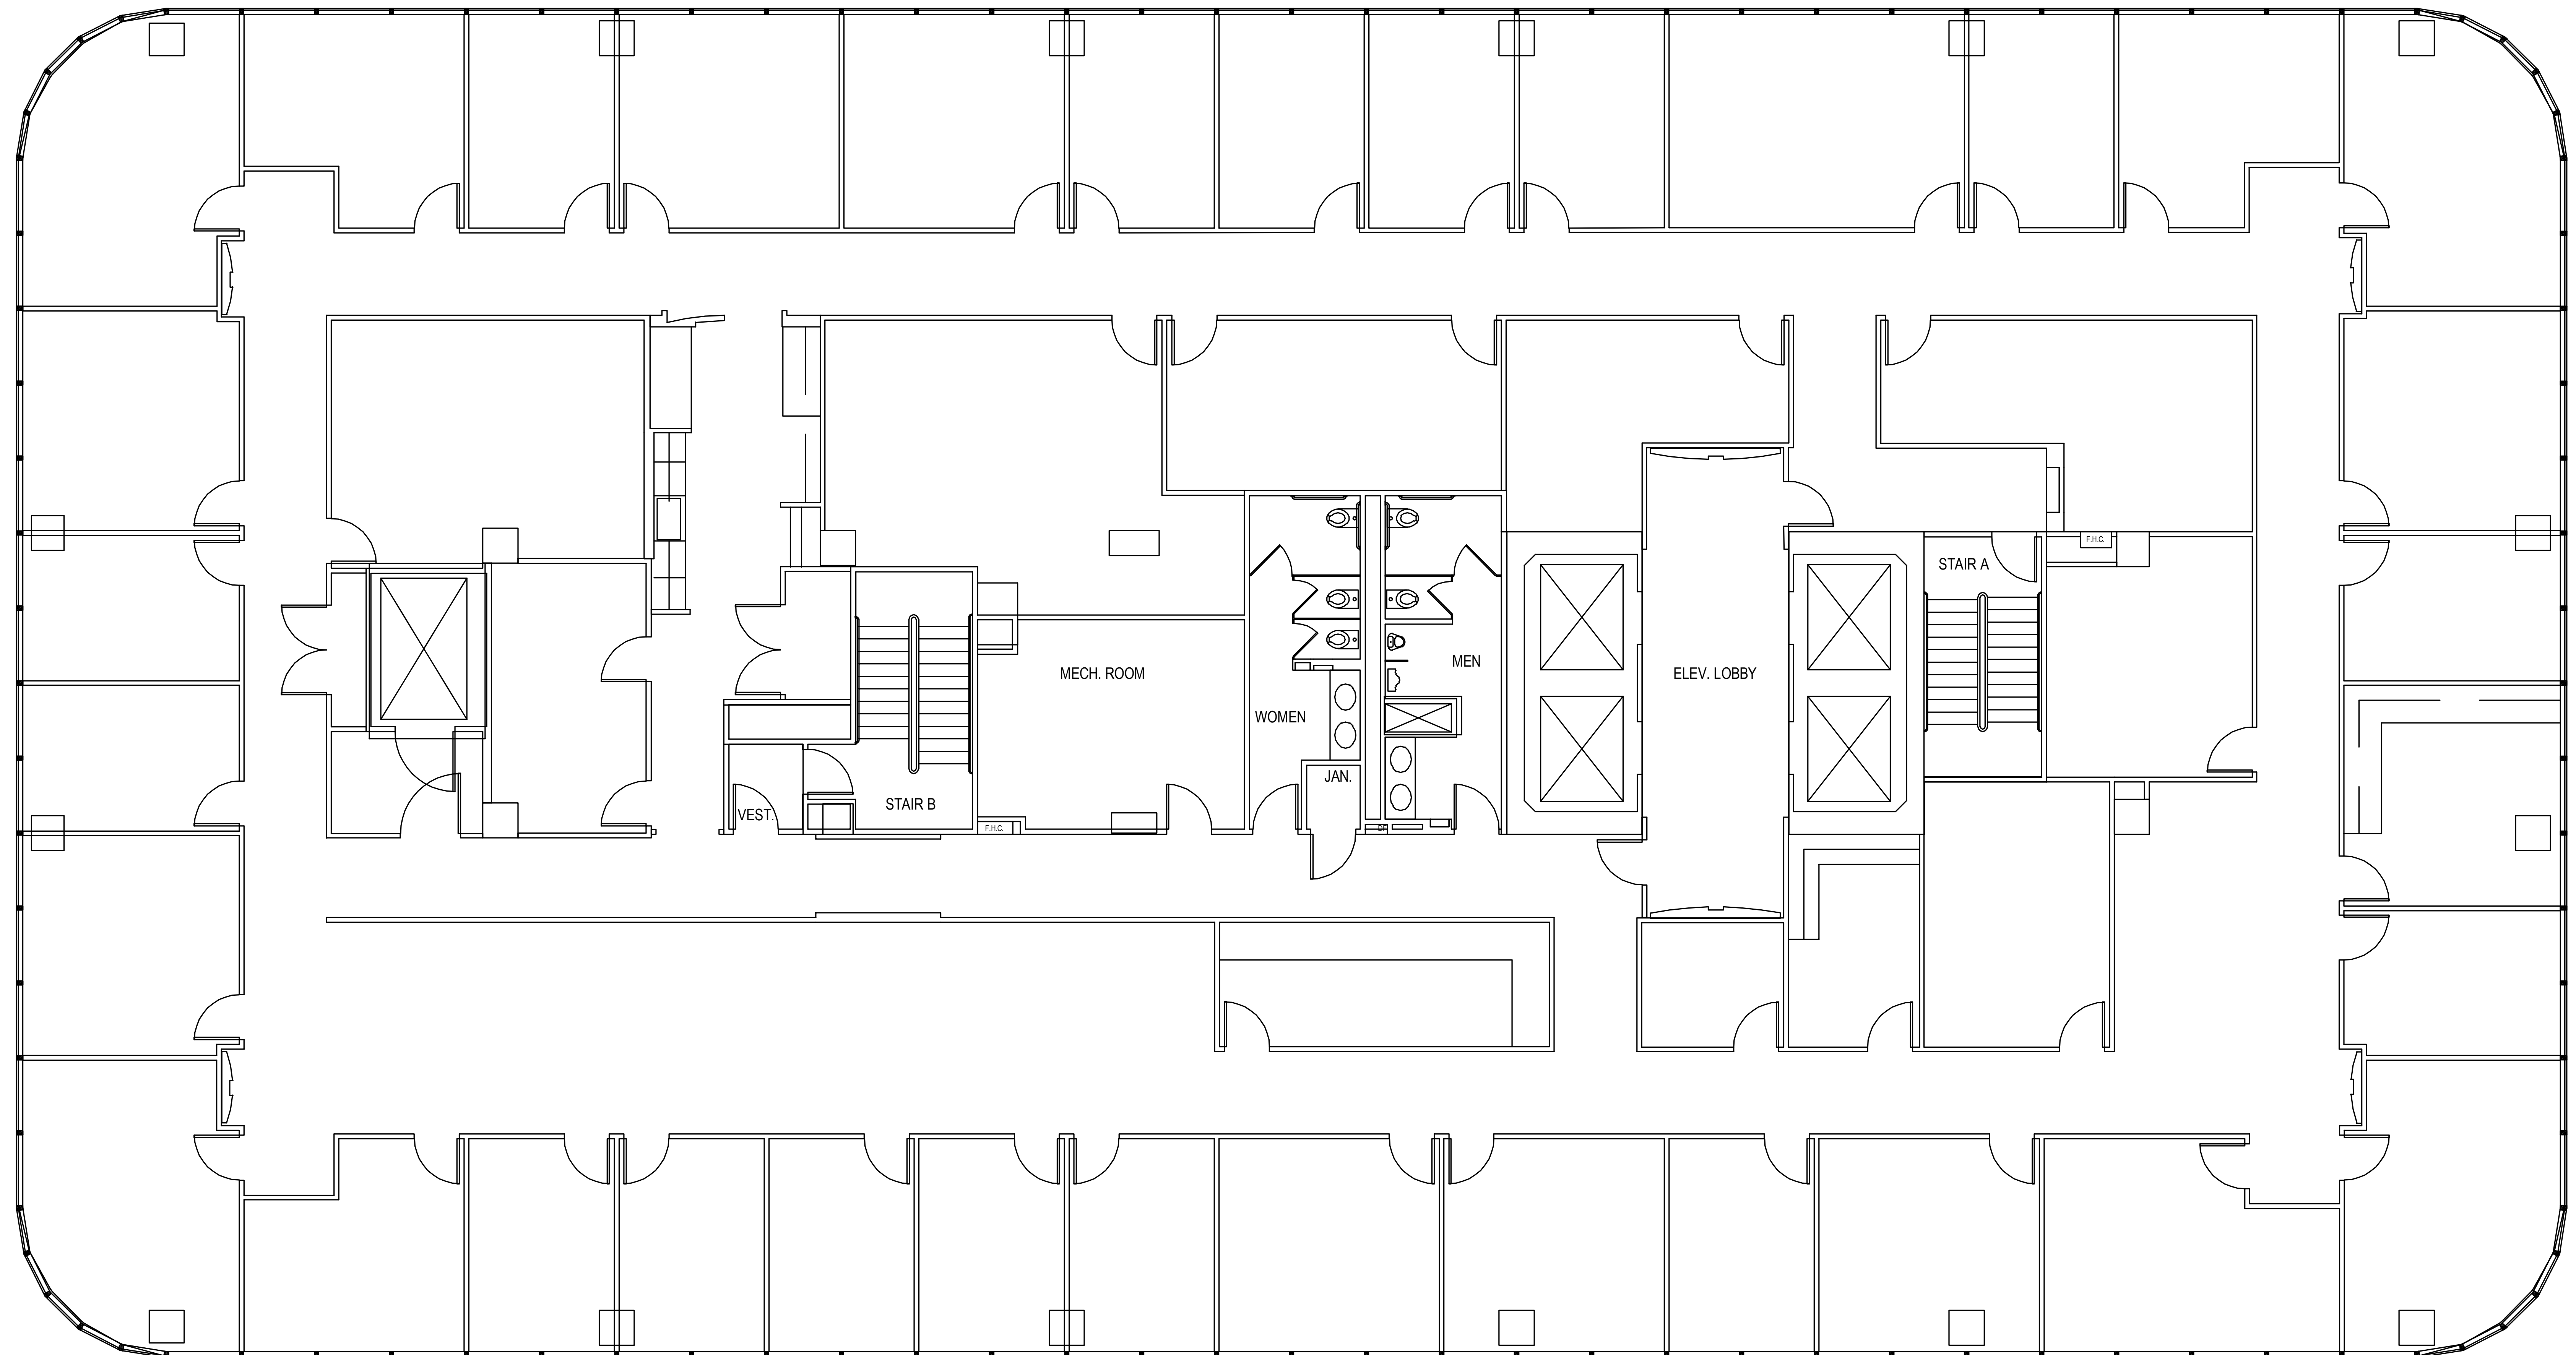

POST OAK CENTRAL - Building 1

SUITE 1800 15,209 RSF

NORTH