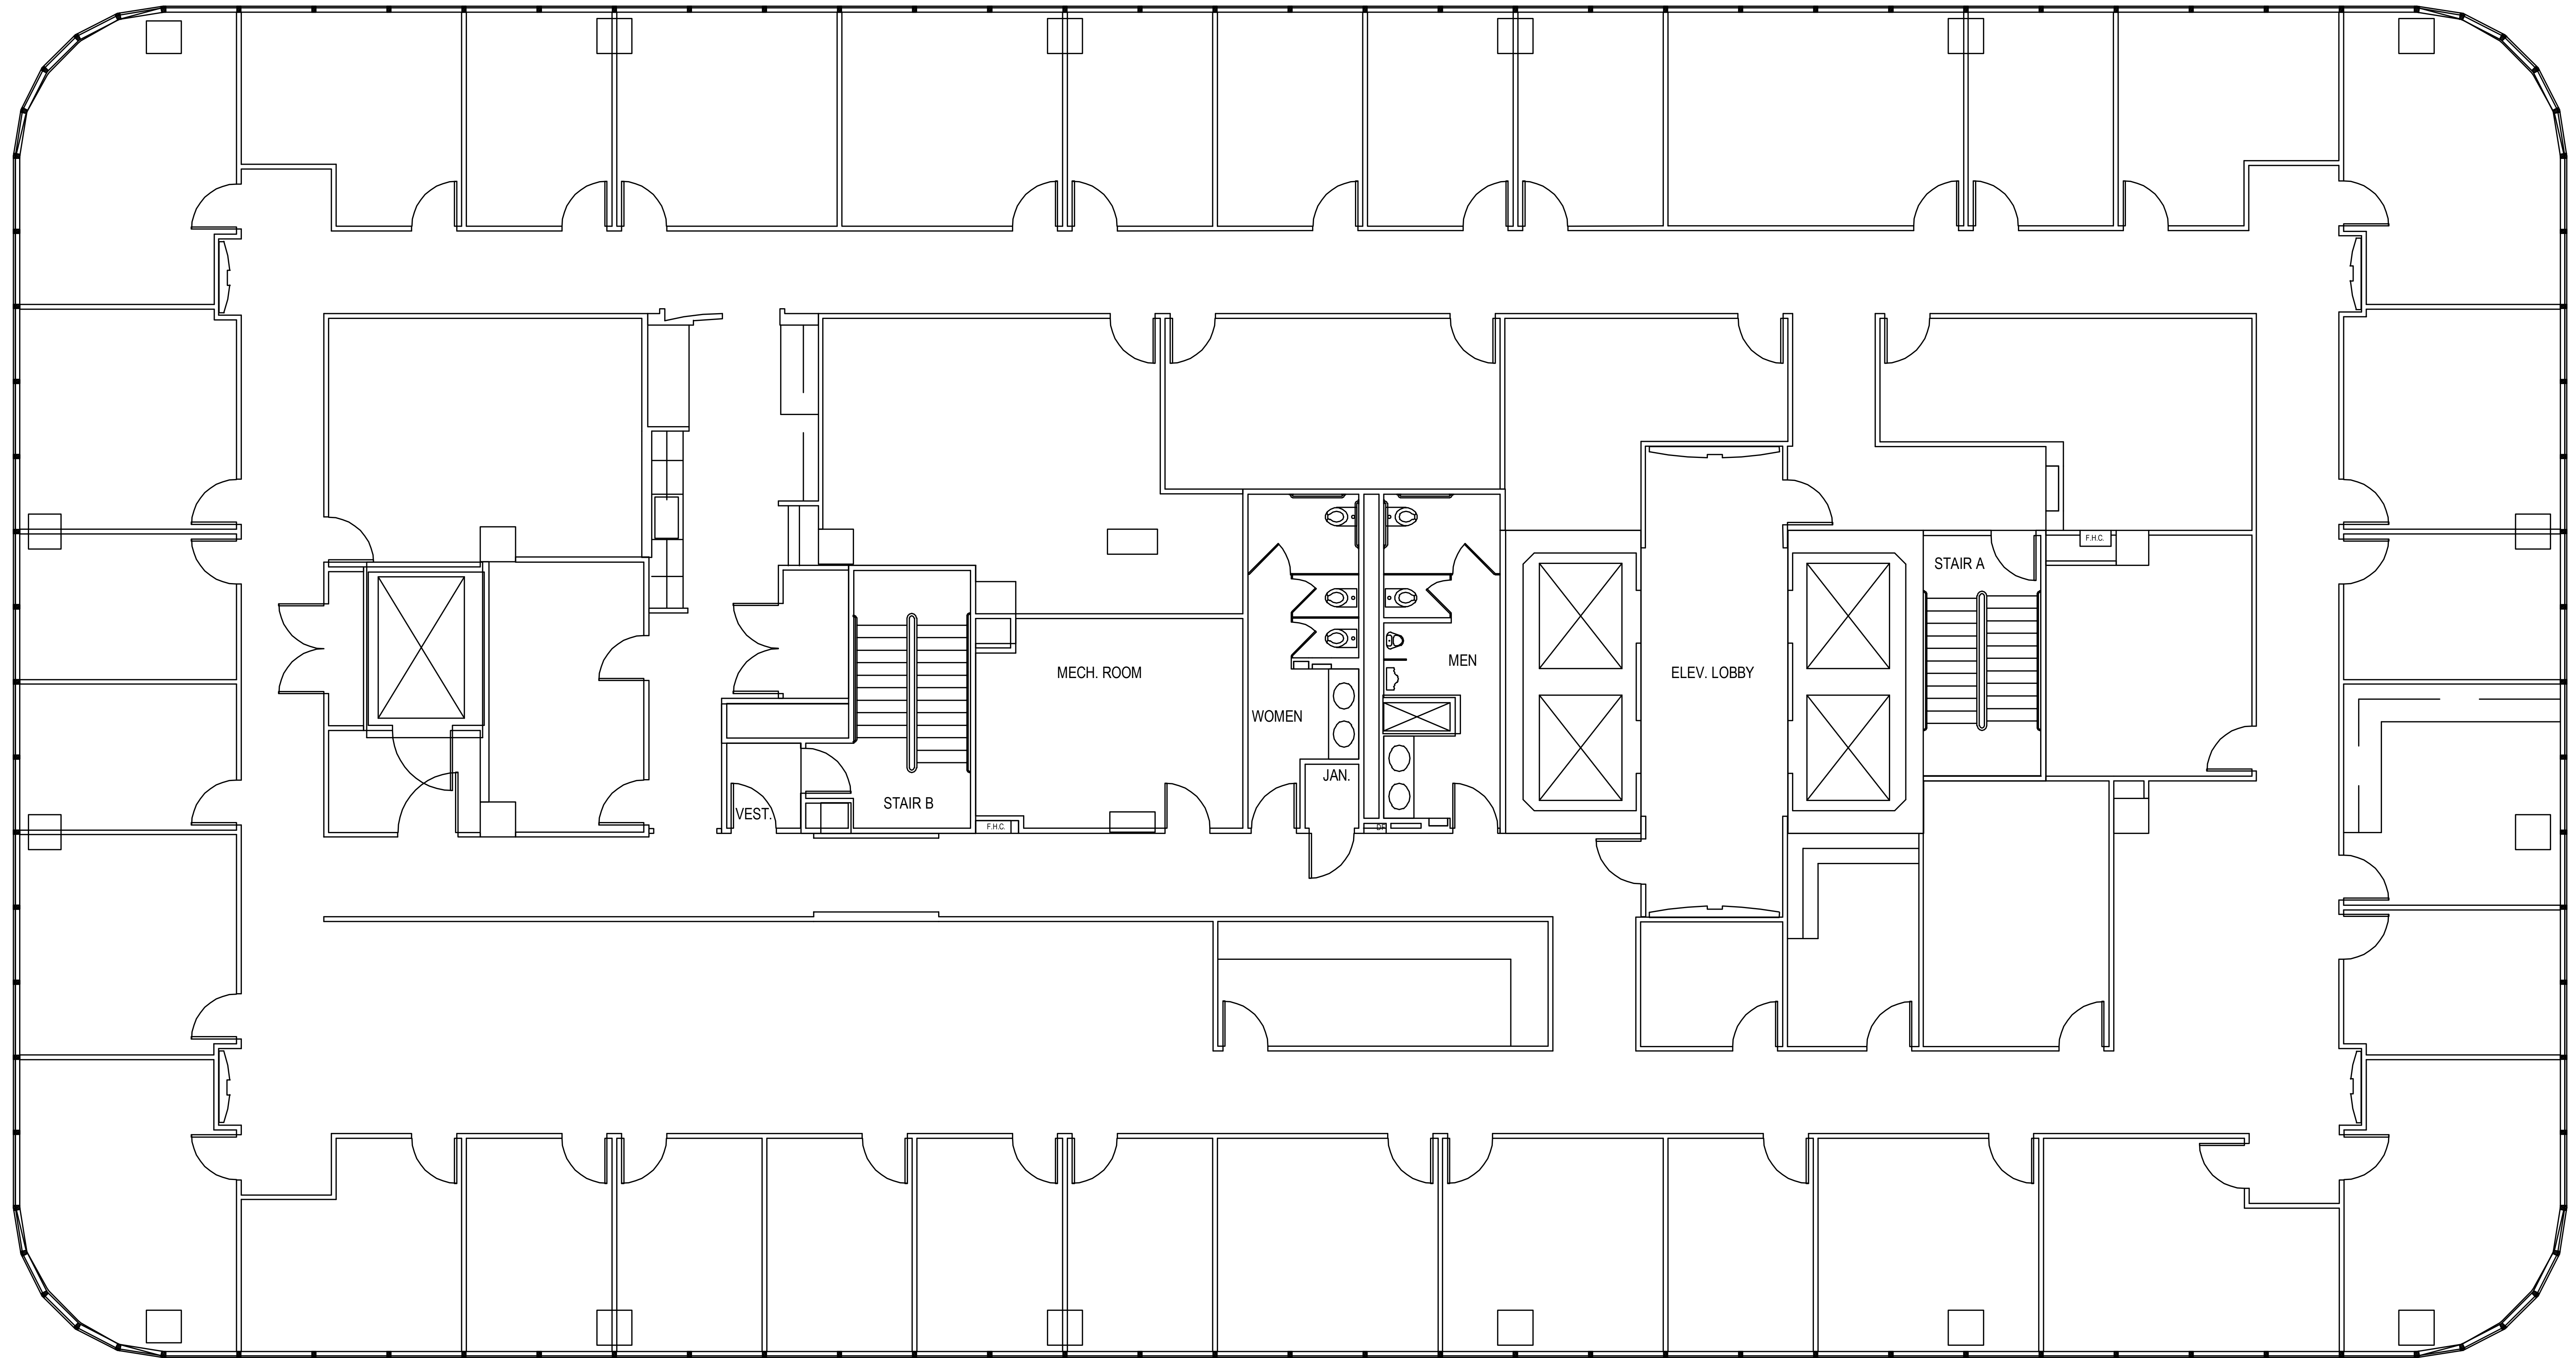

# POST OAK CENTRAL - Building 1

SUITE 1800 15,346 RSF

**PARKWAY**

832.308.6055 | [pky.com](http://pky.com)

NORTH