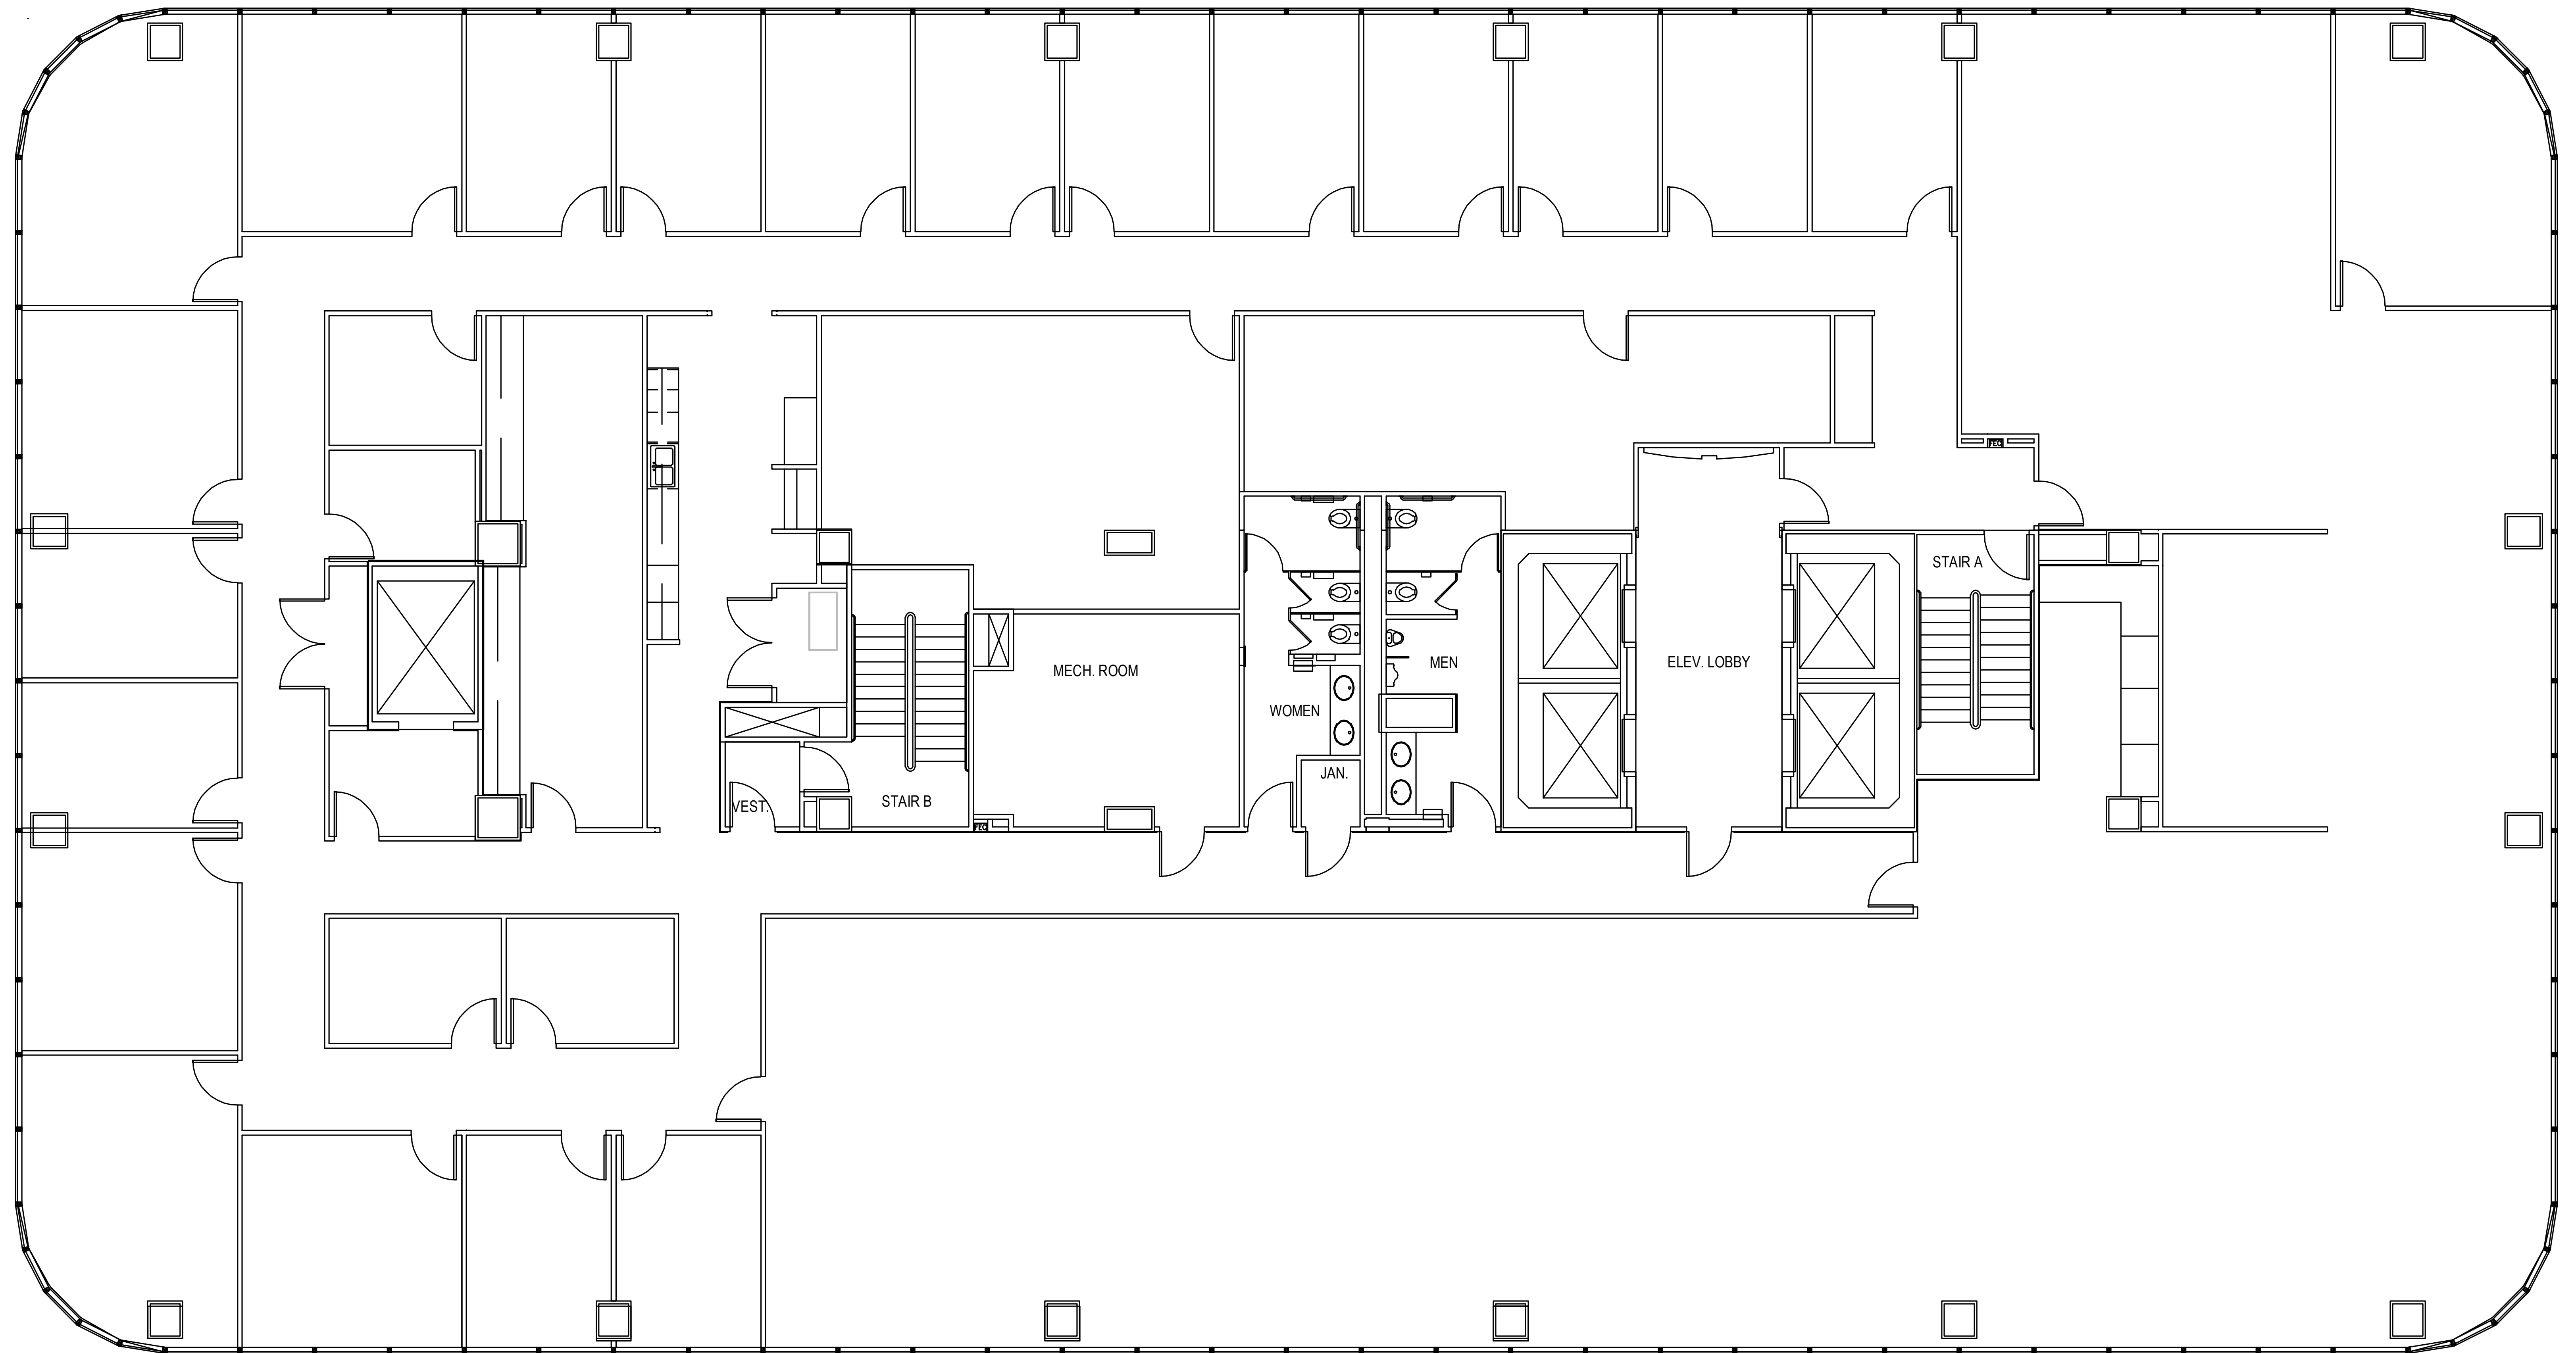

POST OAK CENTRAL - Building 1

SUITE 1900 15,209 RSF

PARKWAY

832.308.6055 | pky.com

NORTH