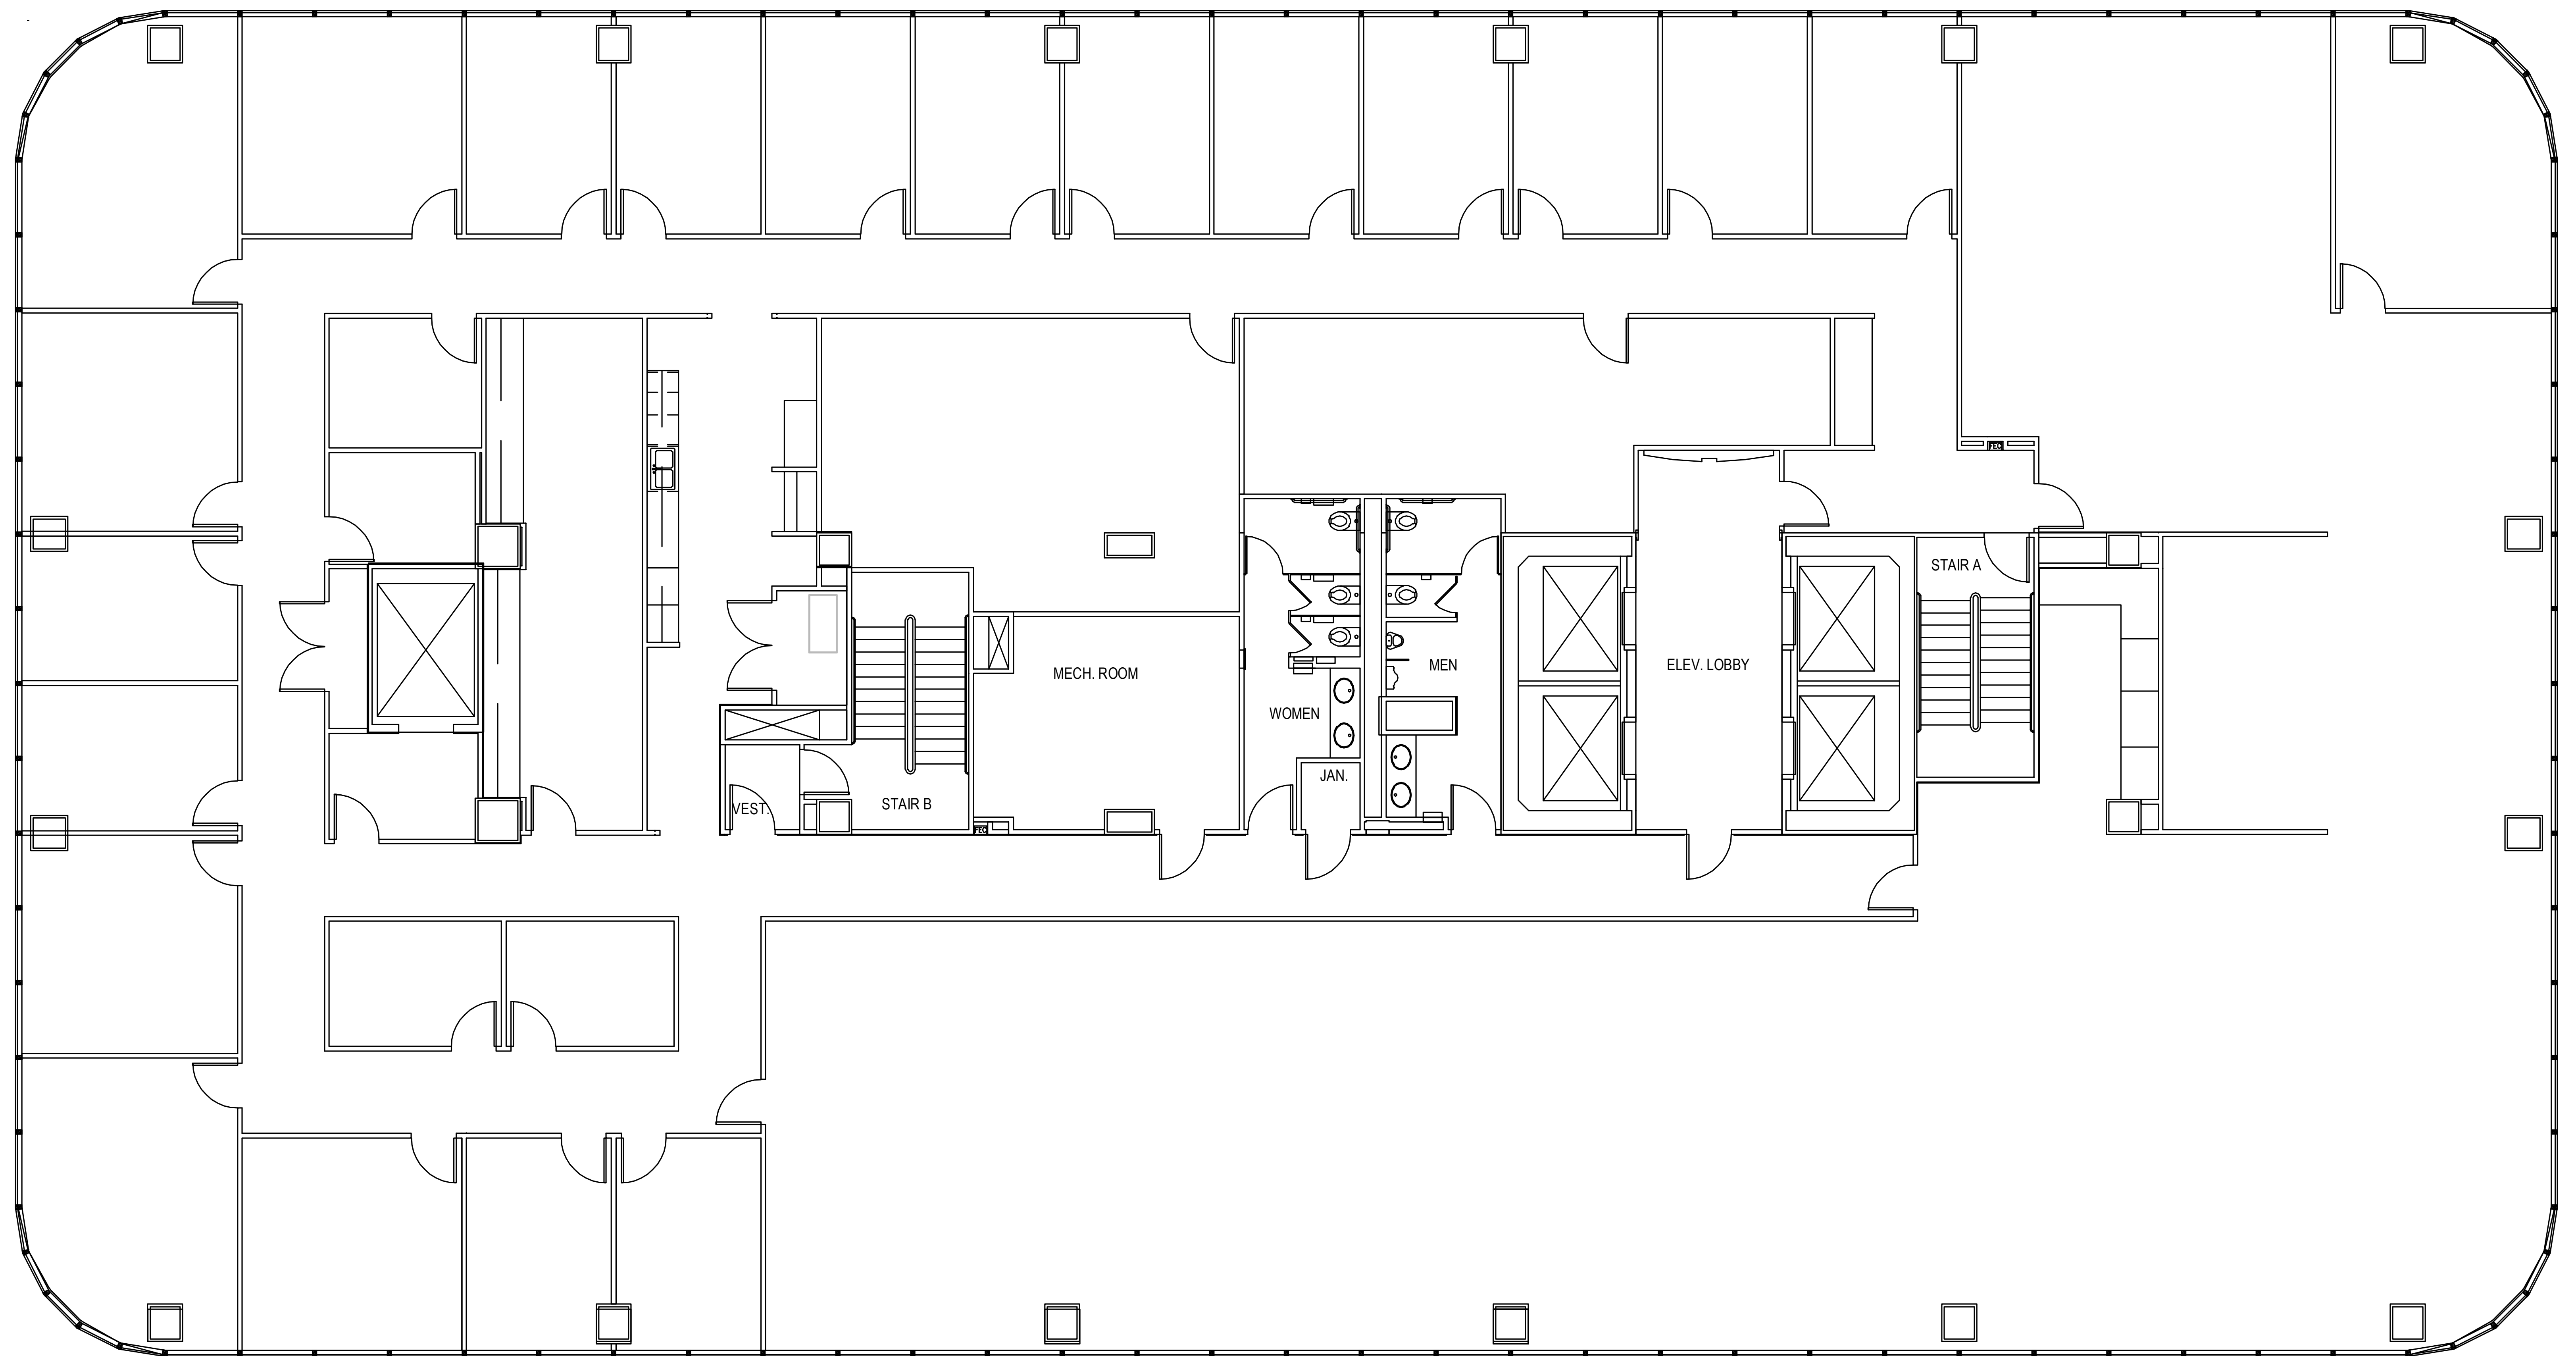

POST OAK CENTRAL - Building 1

SUITE 1900 15,209 RSF

NORTH