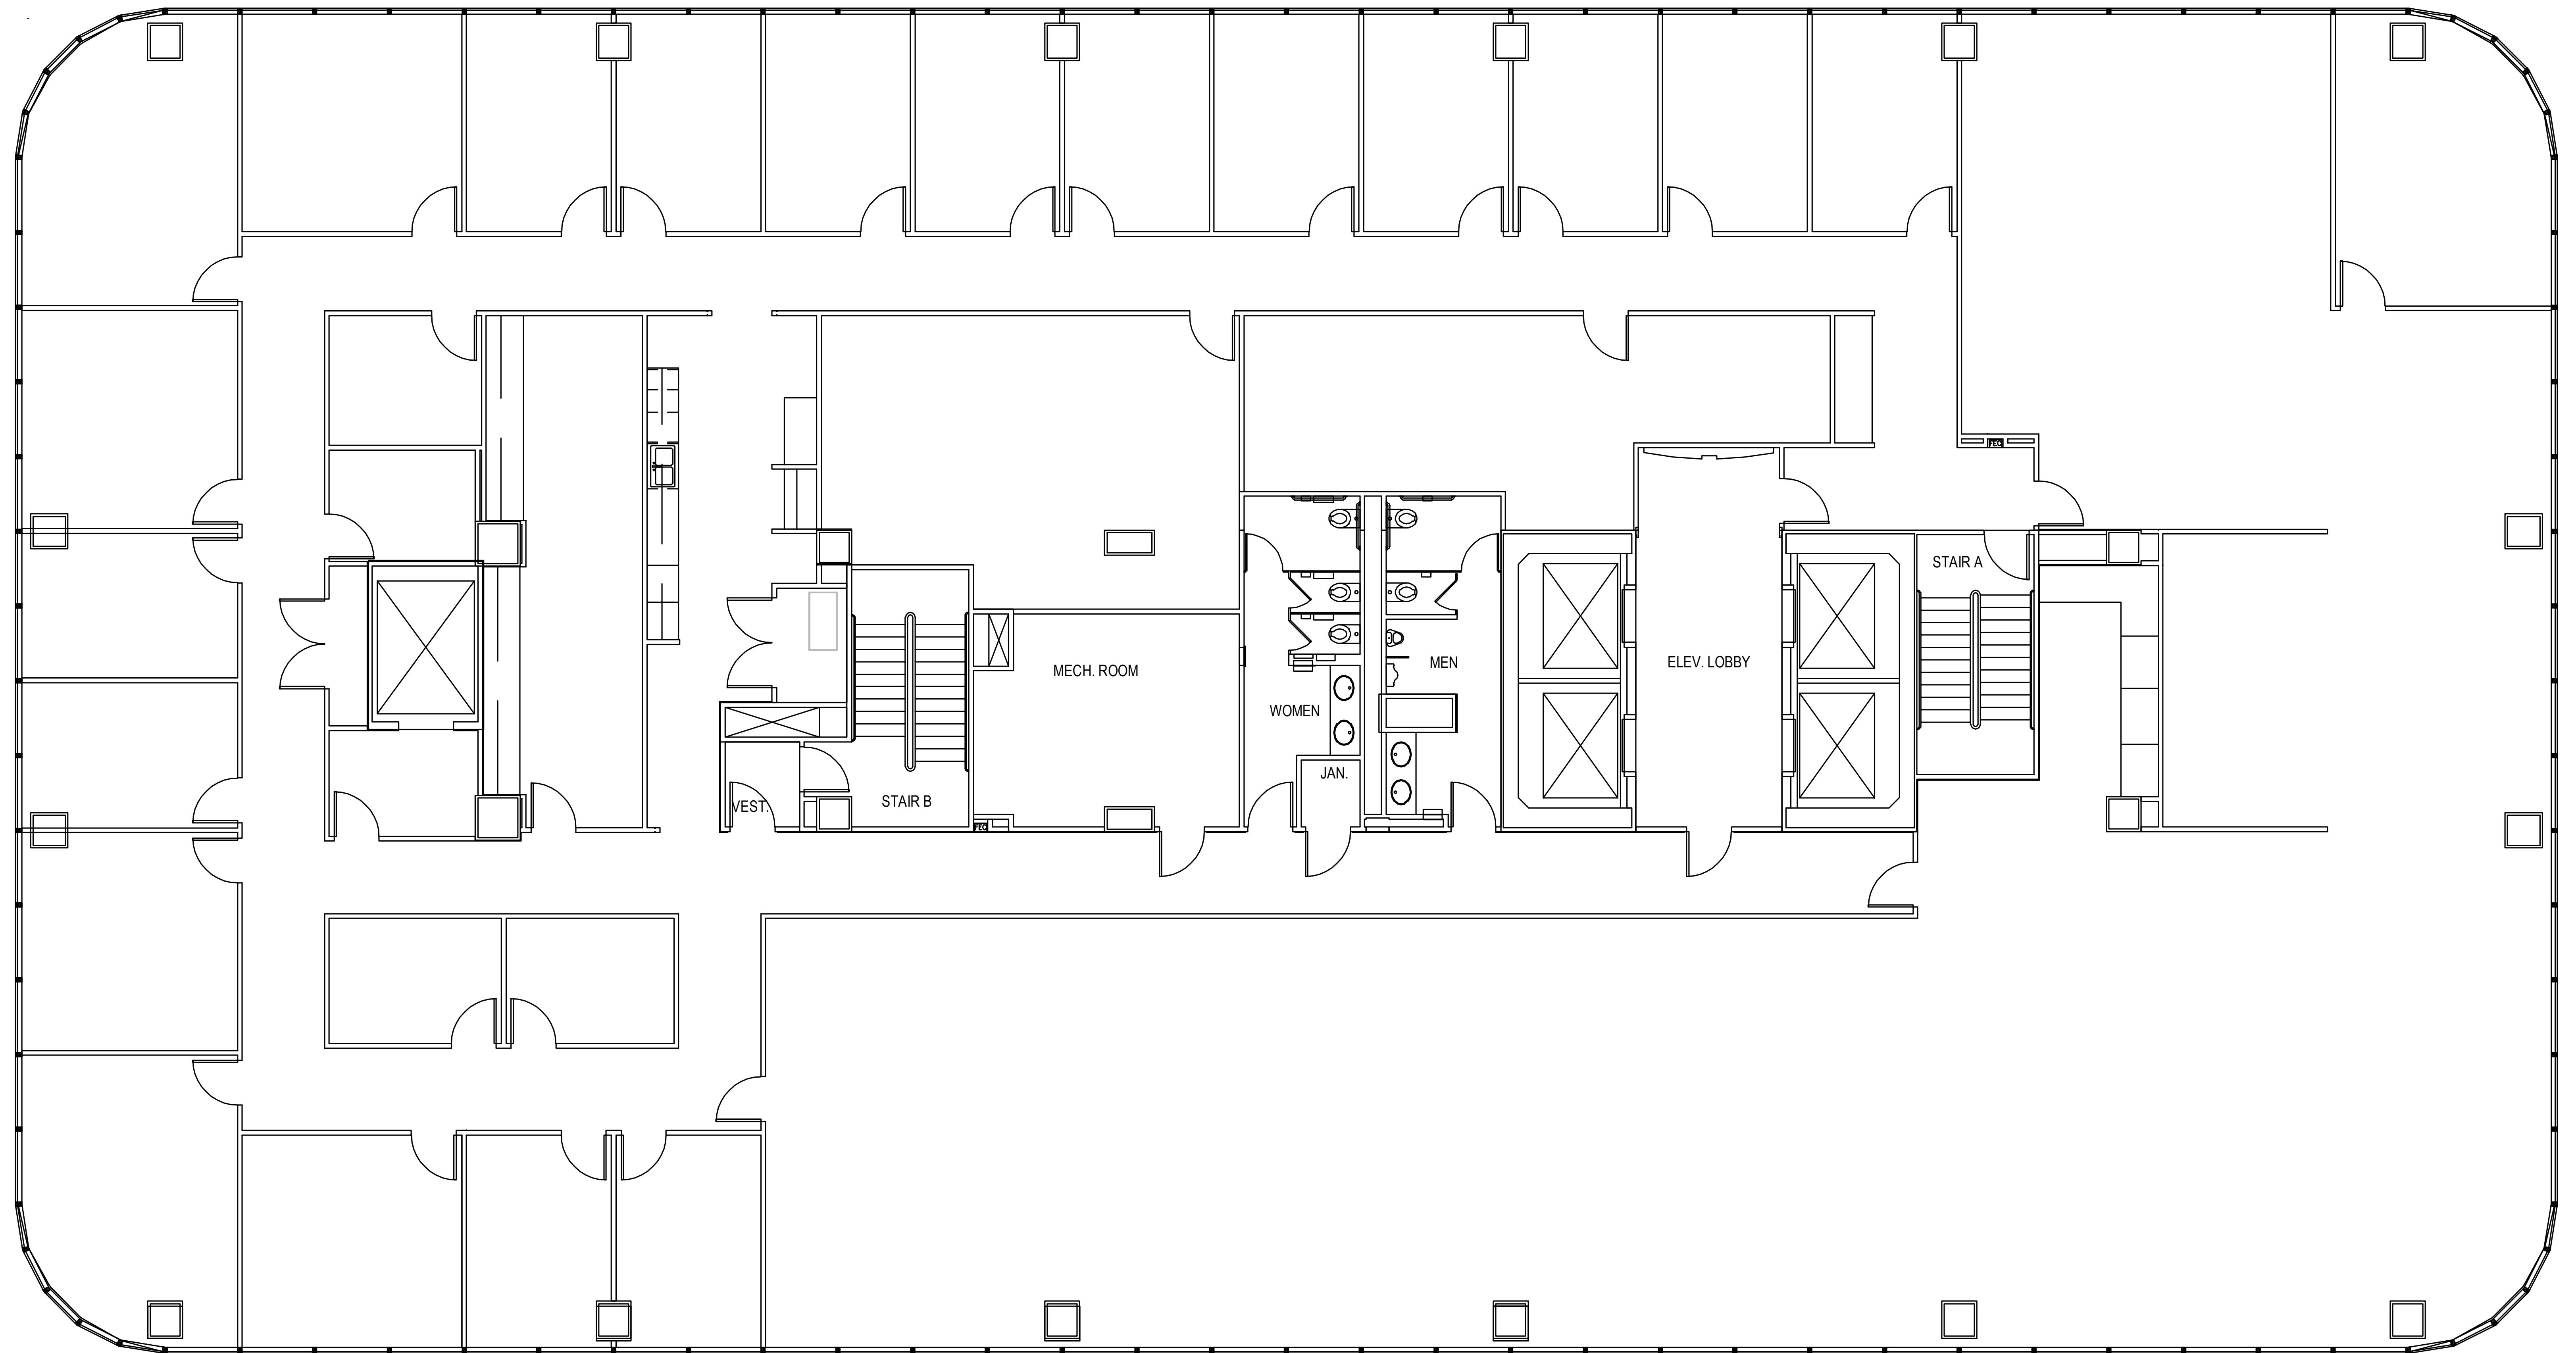

POST OAK CENTRAL - Building 1

SUITE 1900 15,345 RSF

PARKWAY

832.308.6055 | pky.com

NORTH