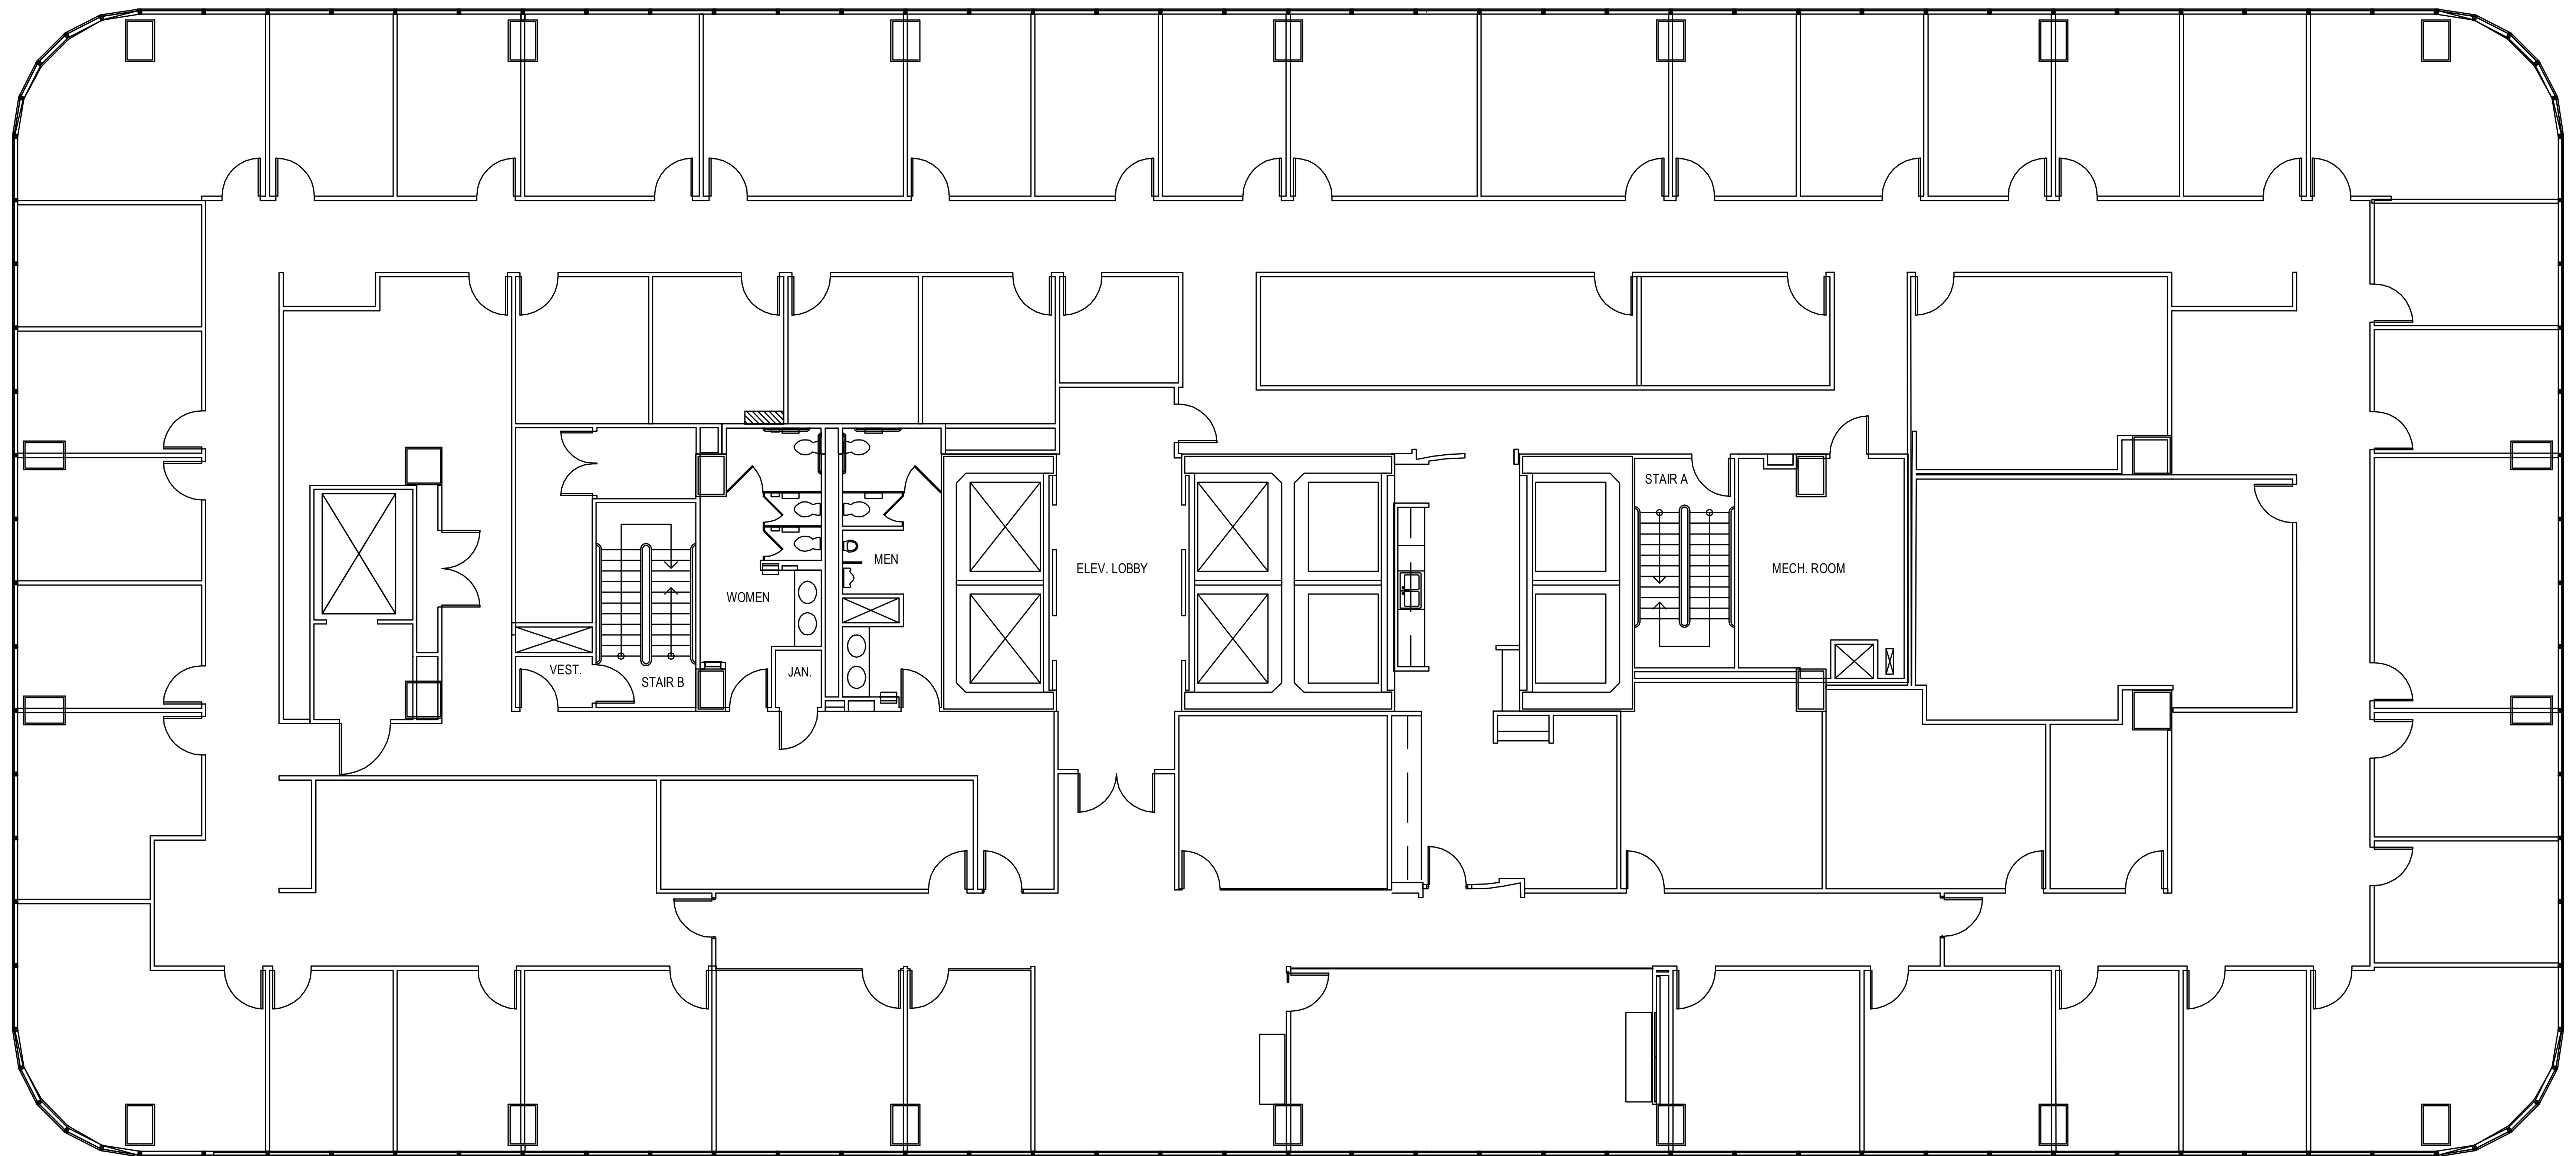

POST OAK CENTRAL - Building 1

SUITE 200 17,909 RSF

PARKWAY

832.308.6055 | pky.com

NORTH