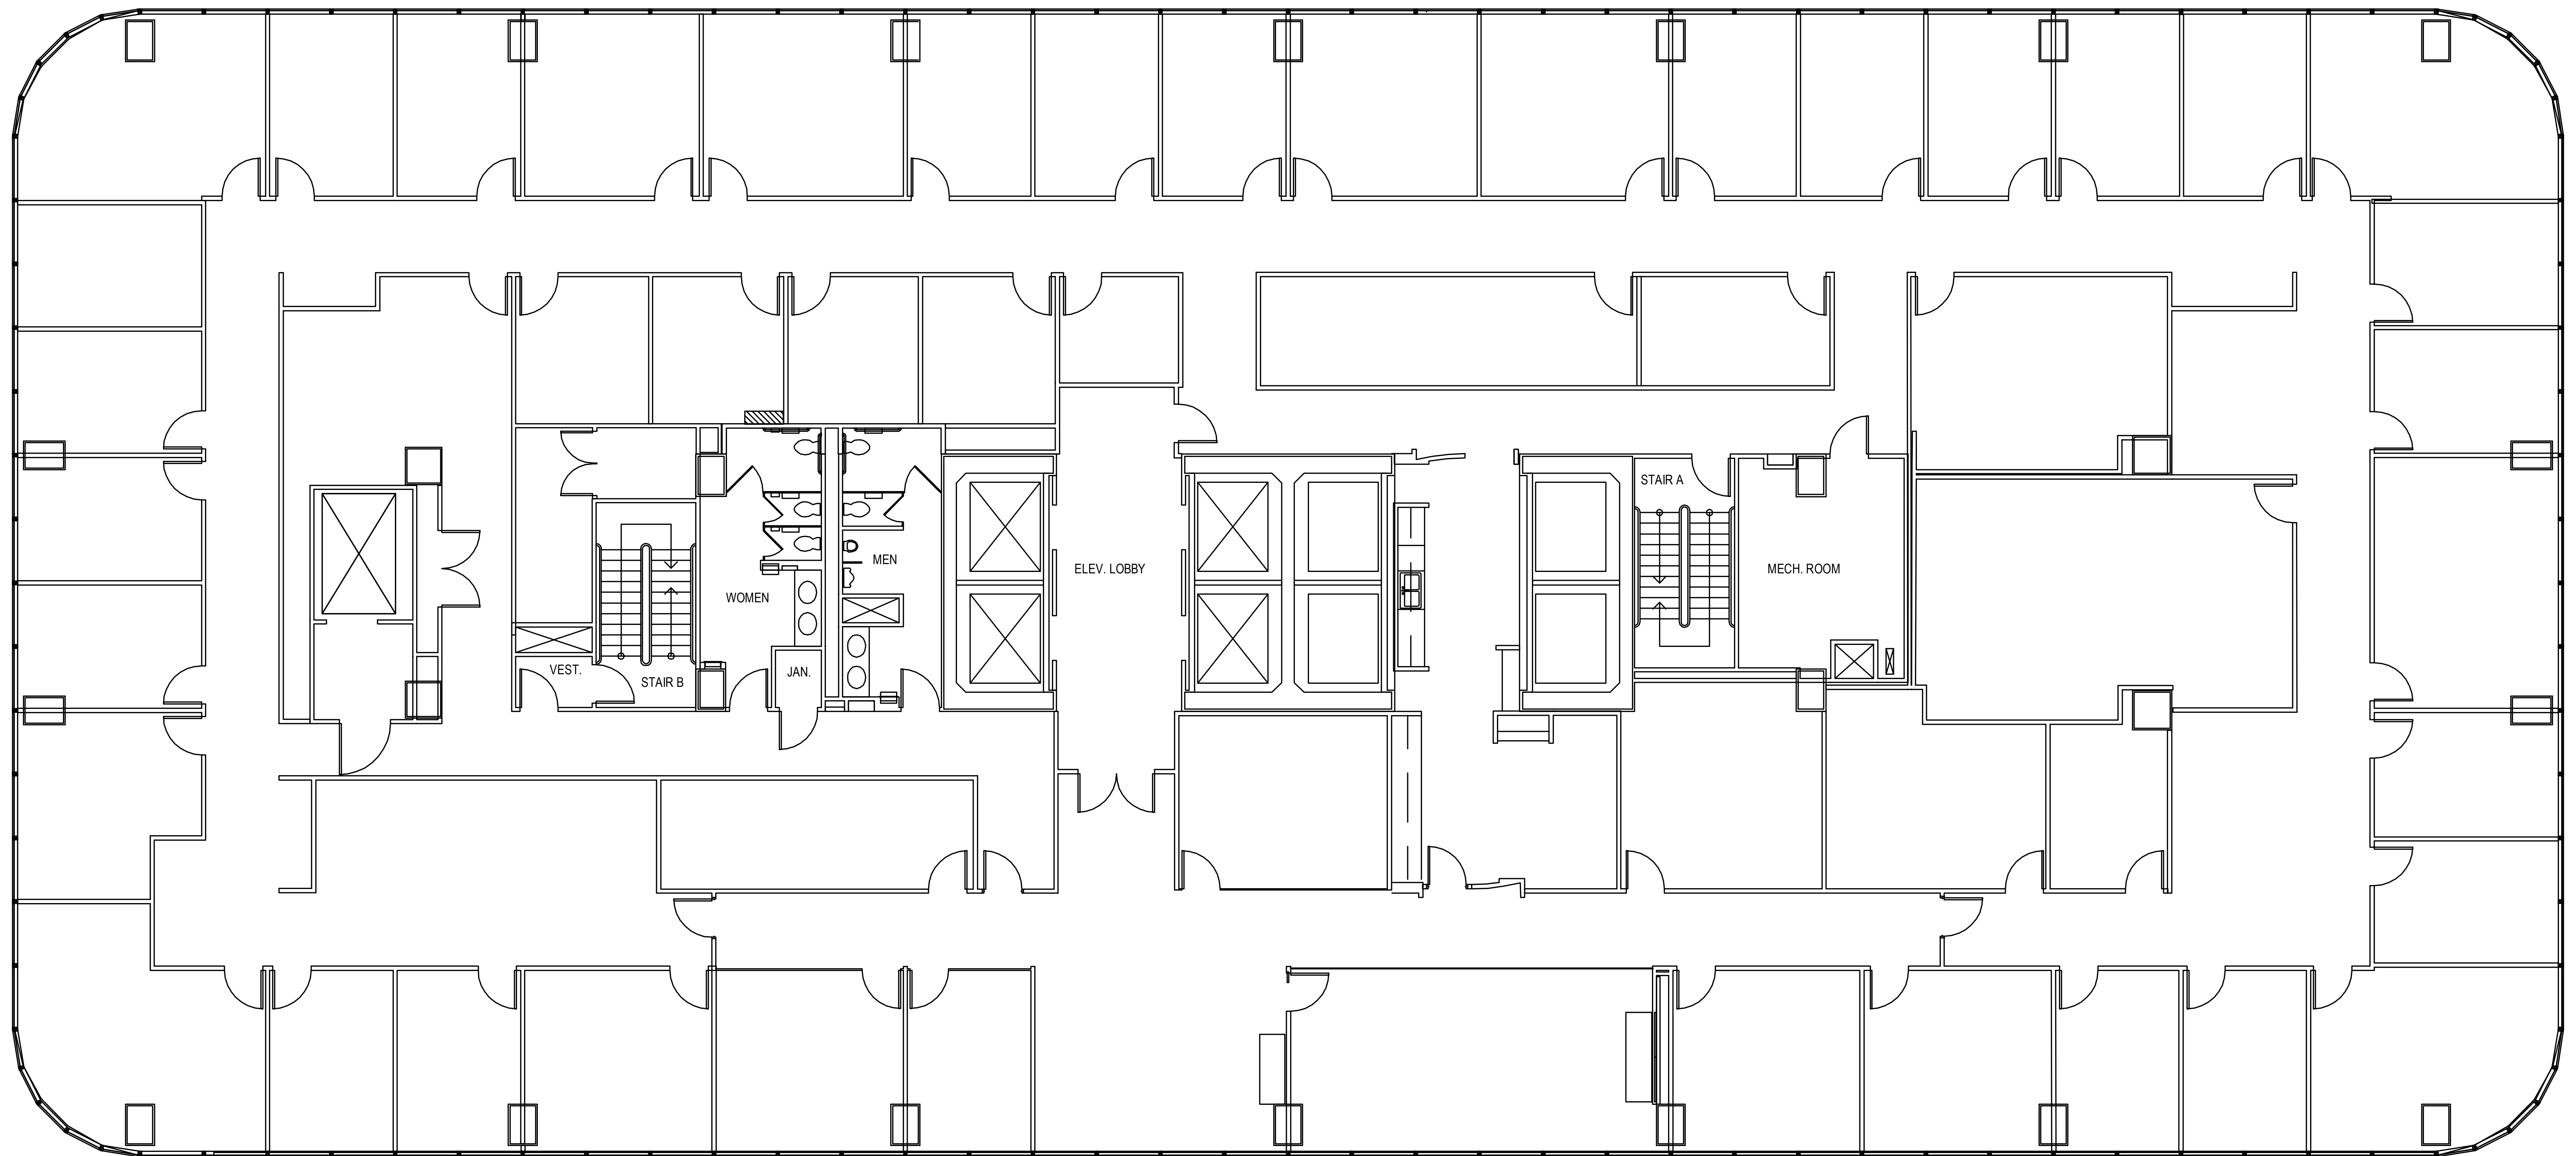

# POST OAK CENTRAL - Building 1

SUITE 200 17,909 RSF

NORTH