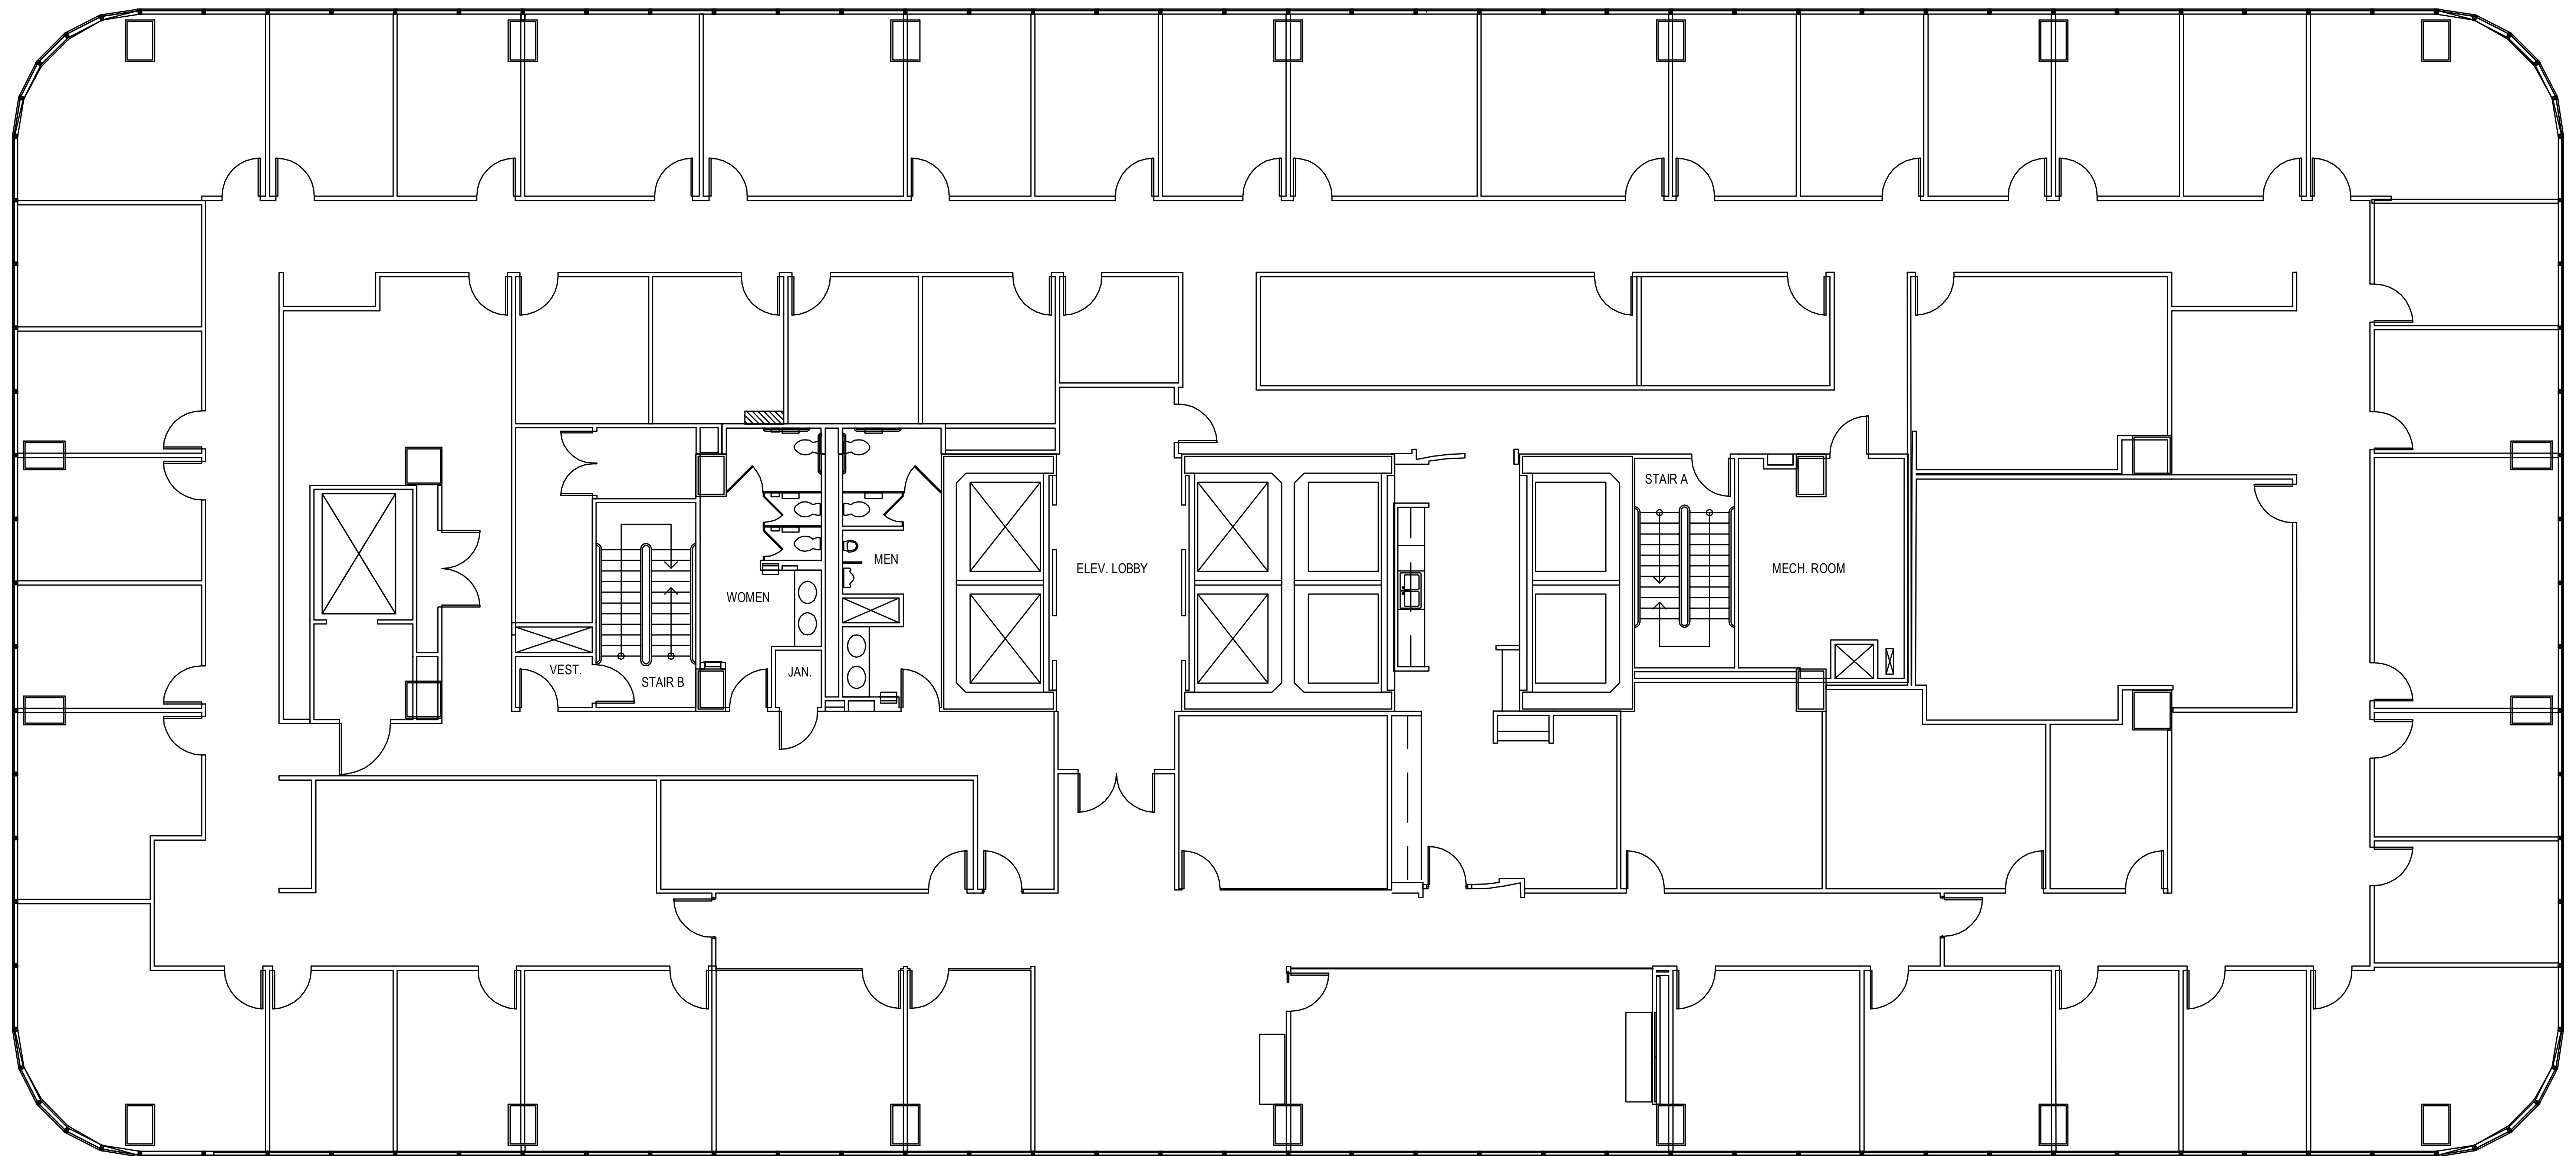

# POST OAK CENTRAL - Building 1

SUITE 200 17,942 RSF

**PARKWAY**

832.308.6055 | [pky.com](http://pky.com)

NORTH