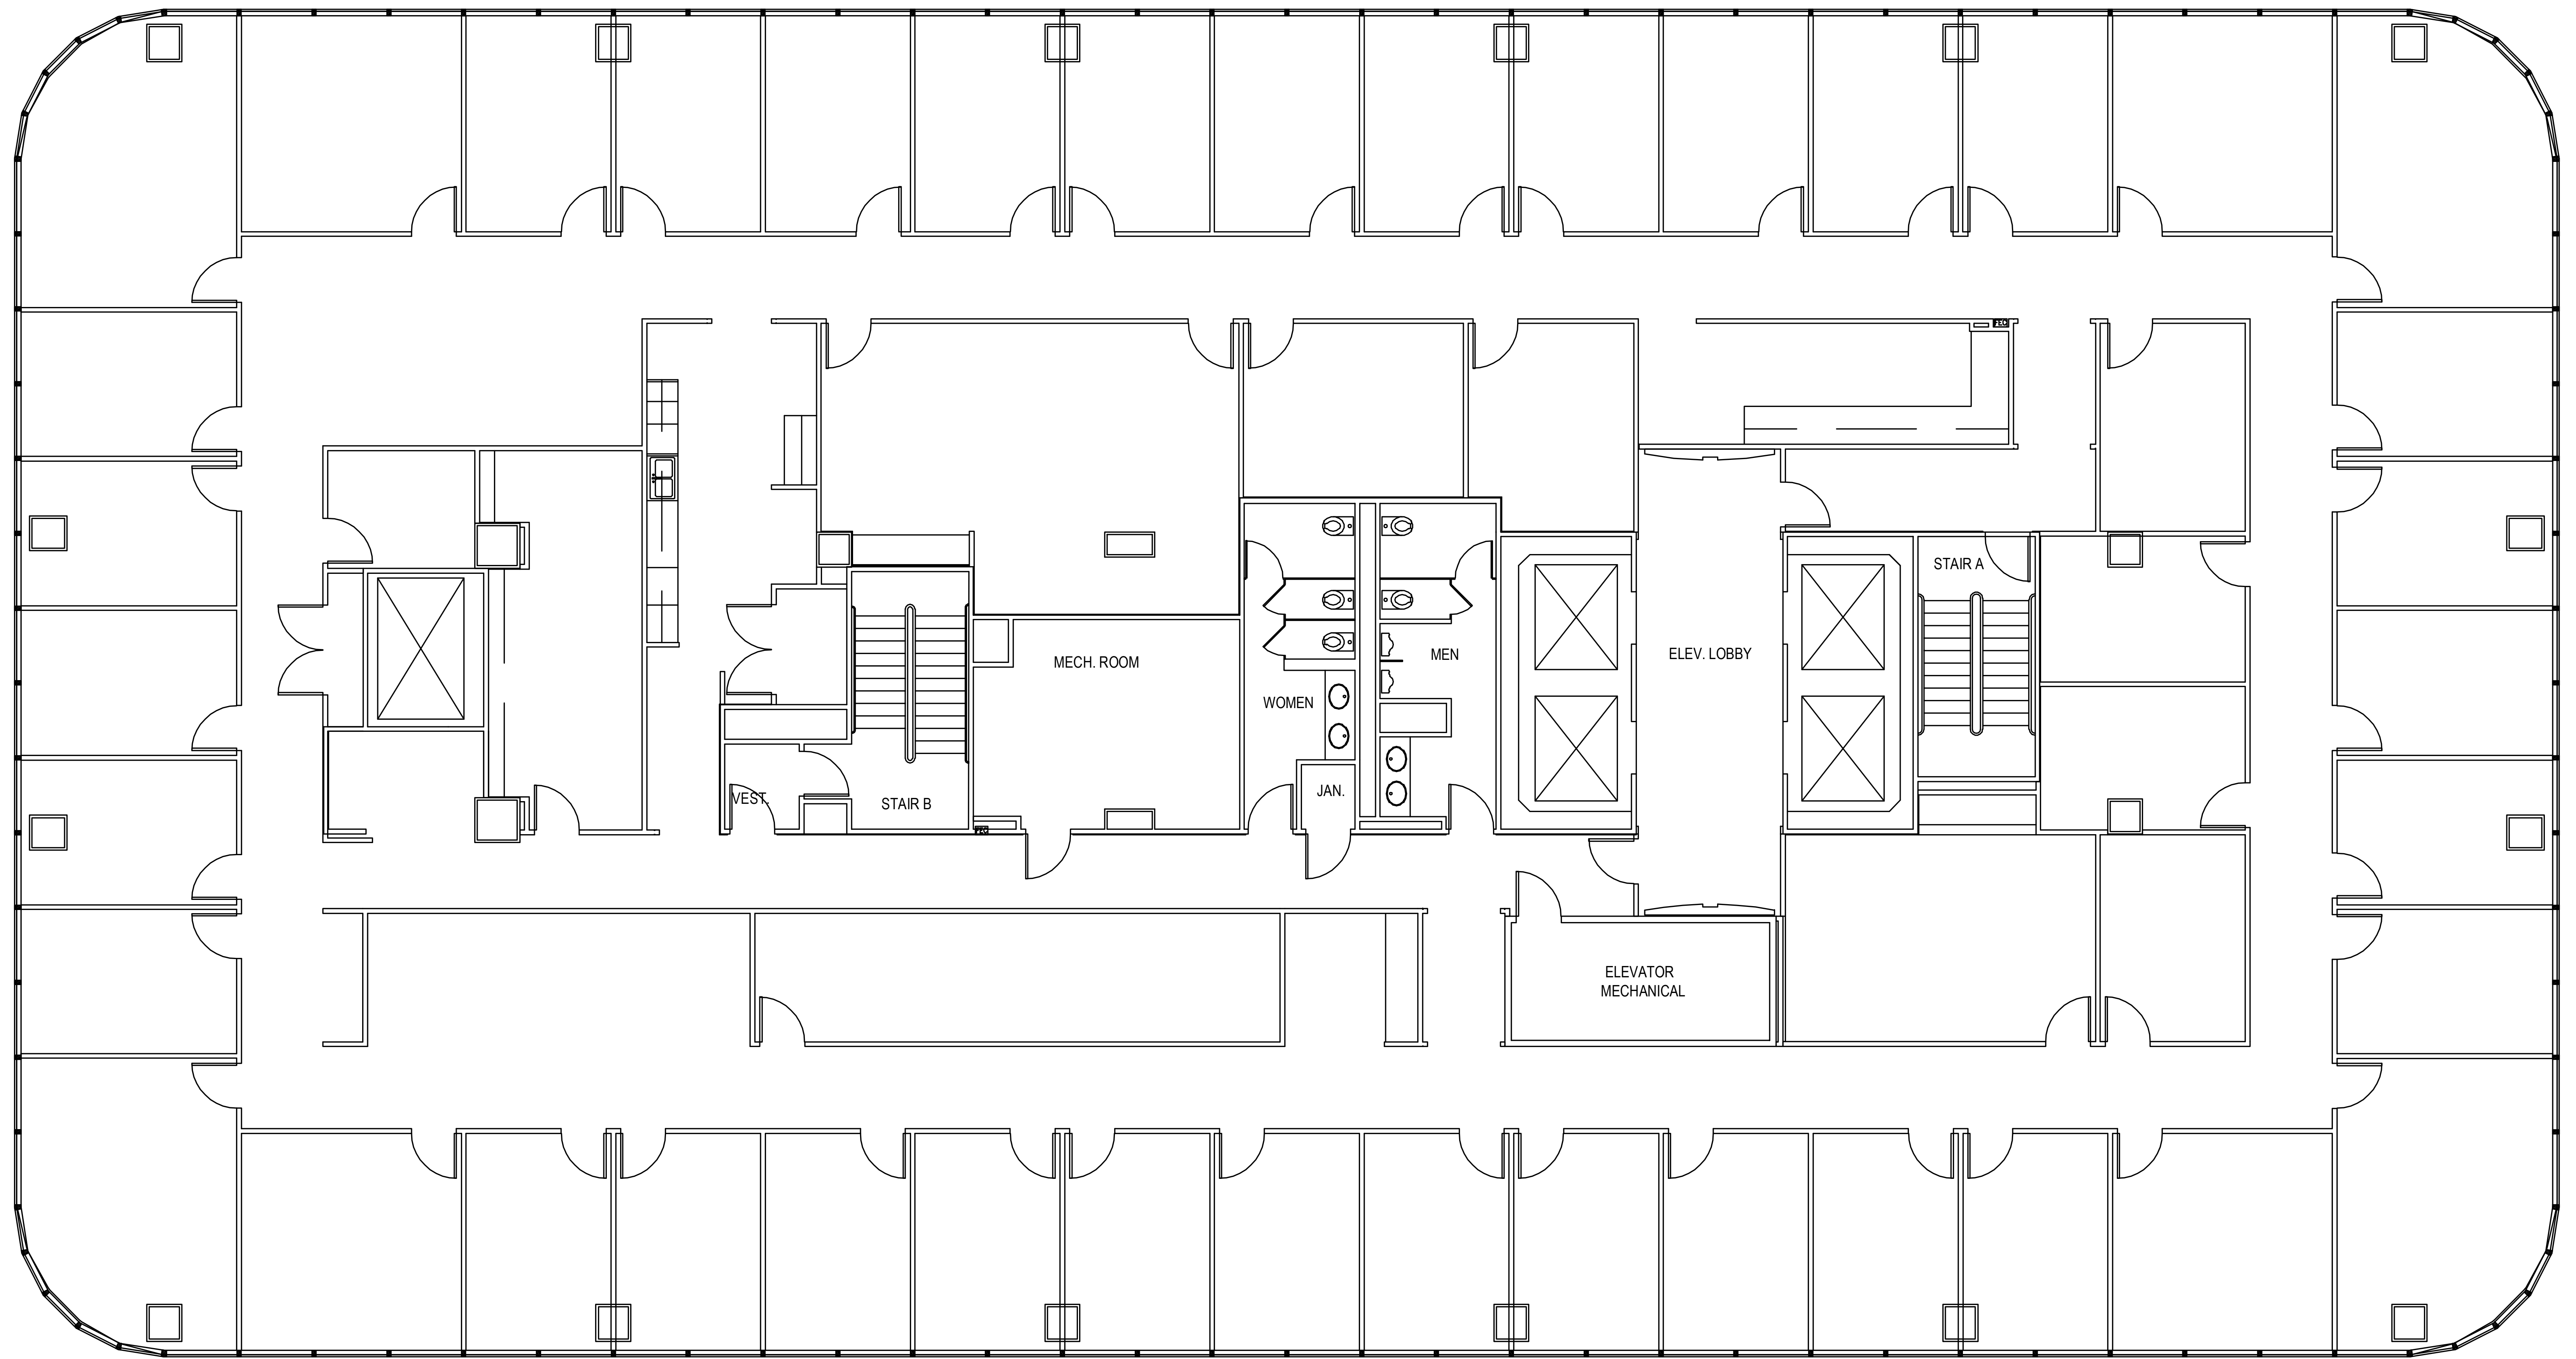

POST OAK CENTRAL - Building 1

SUITE 2000 15,161 RSF

PARKWAY

832.308.6055 | pky.com

NORTH