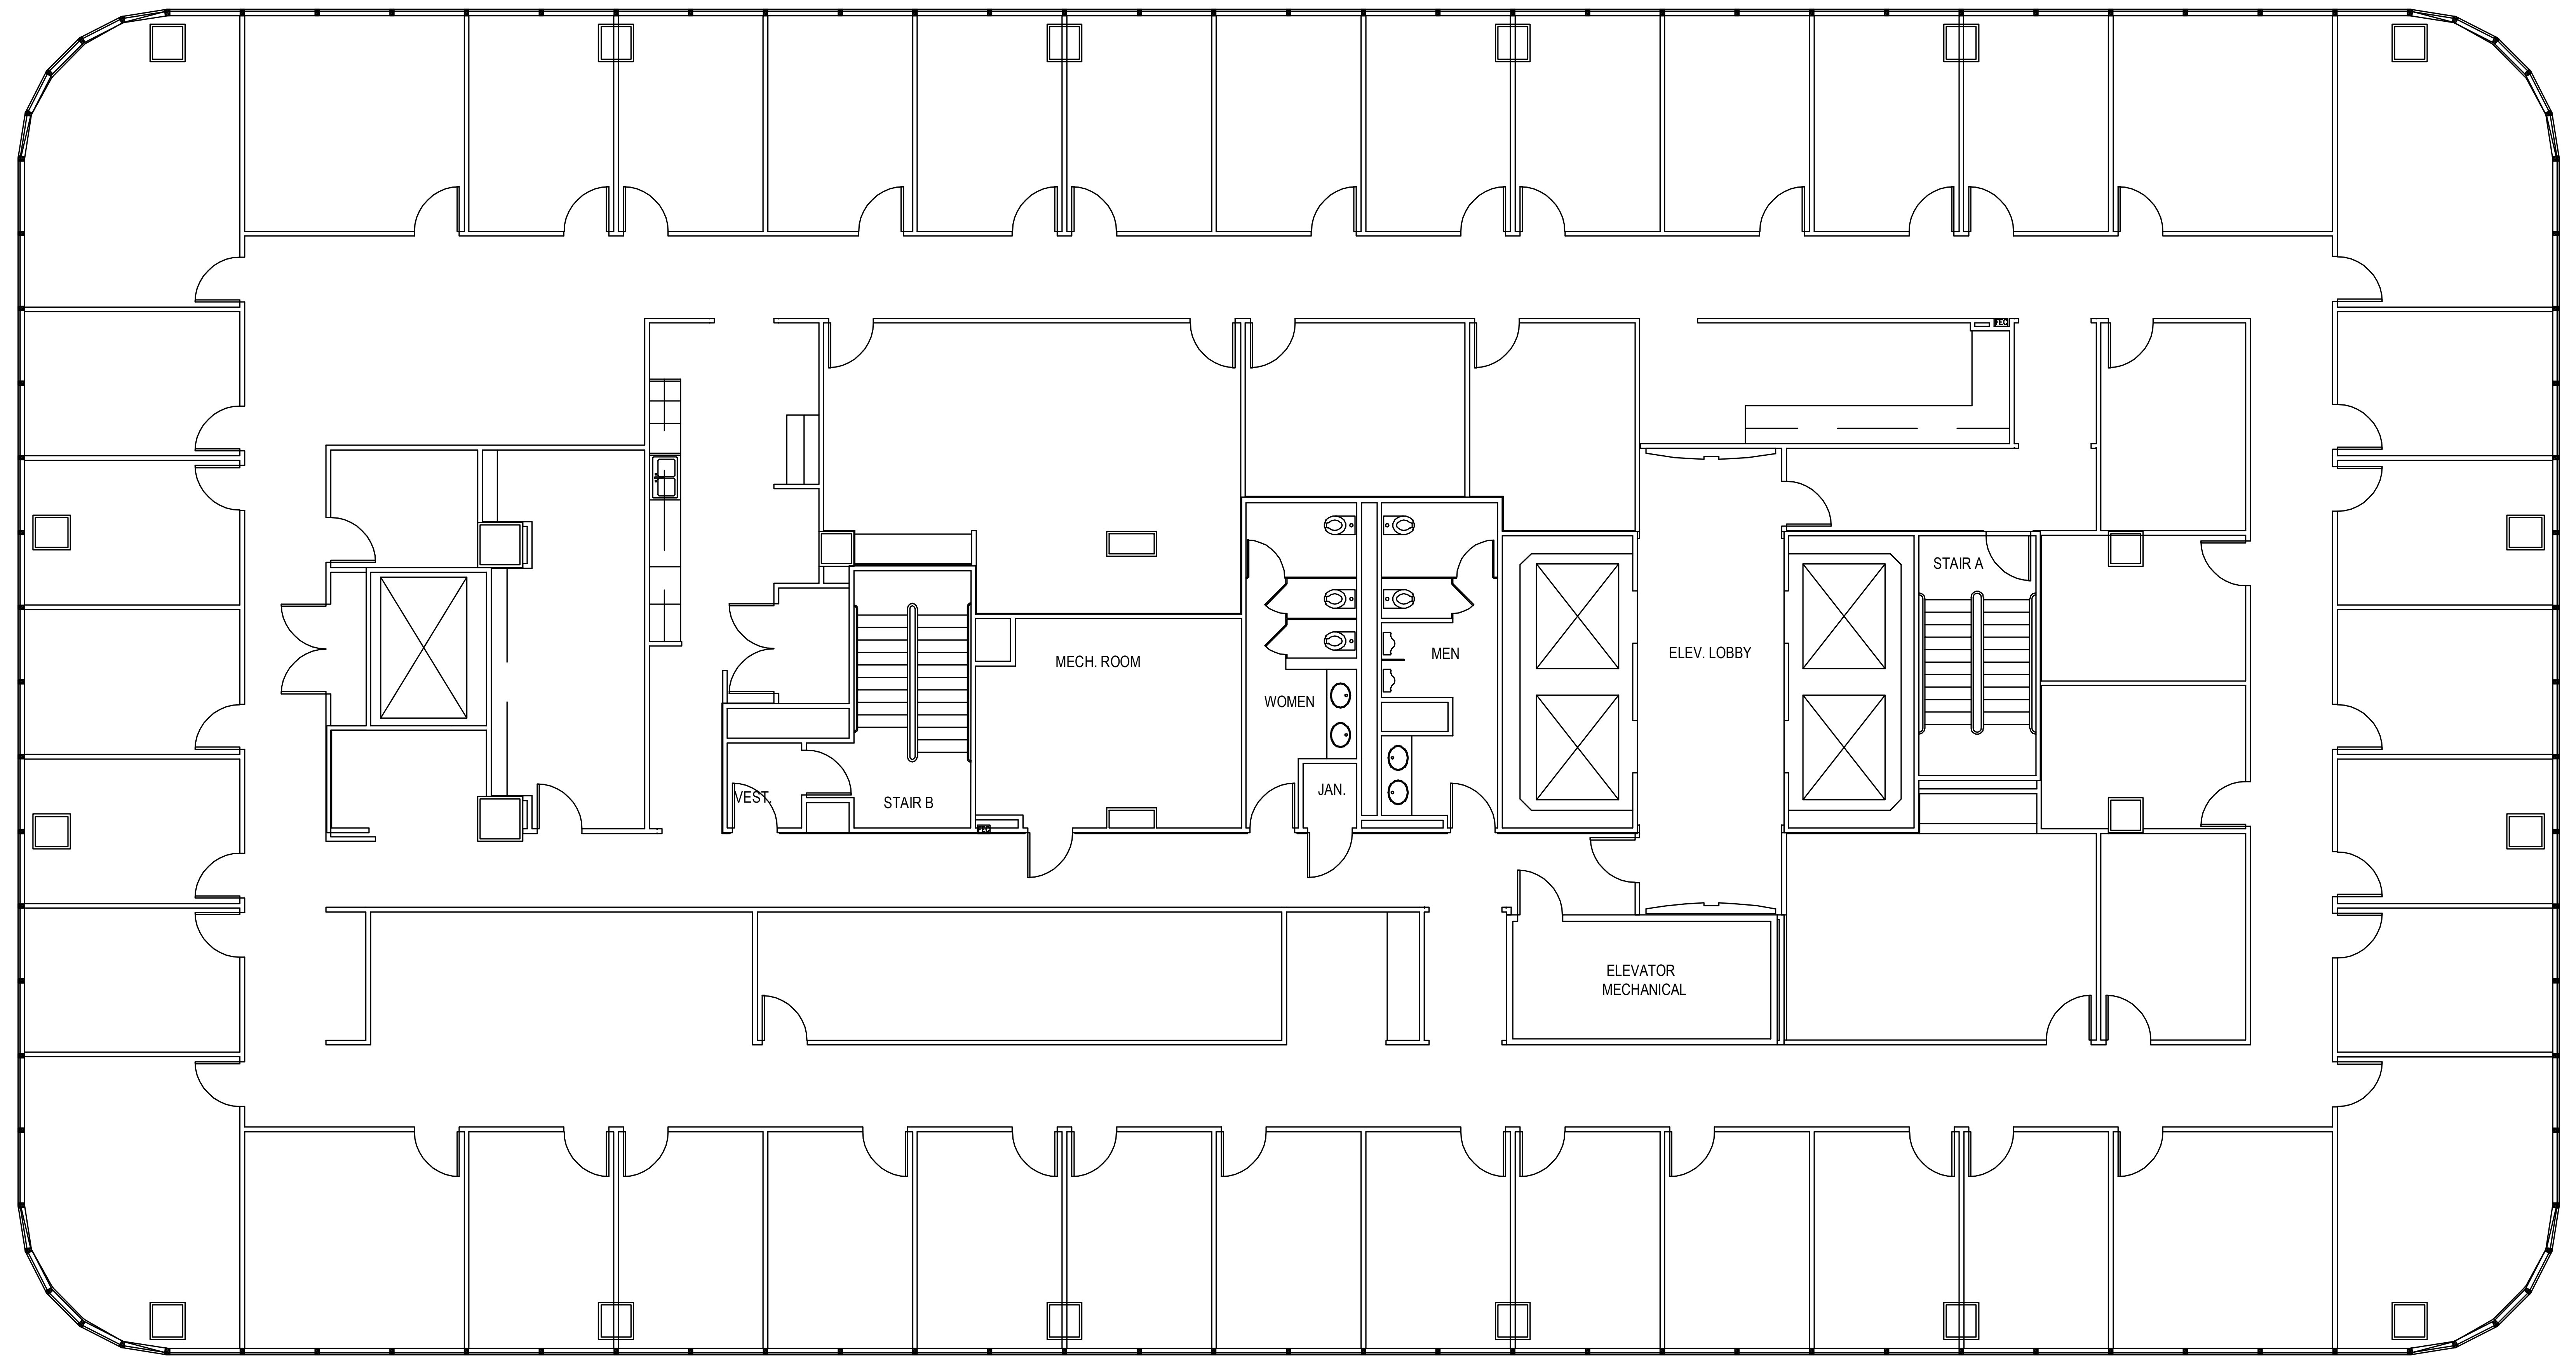

POST OAK CENTRAL - Building 1

SUITE 2000 15,209 RSF

NORTH