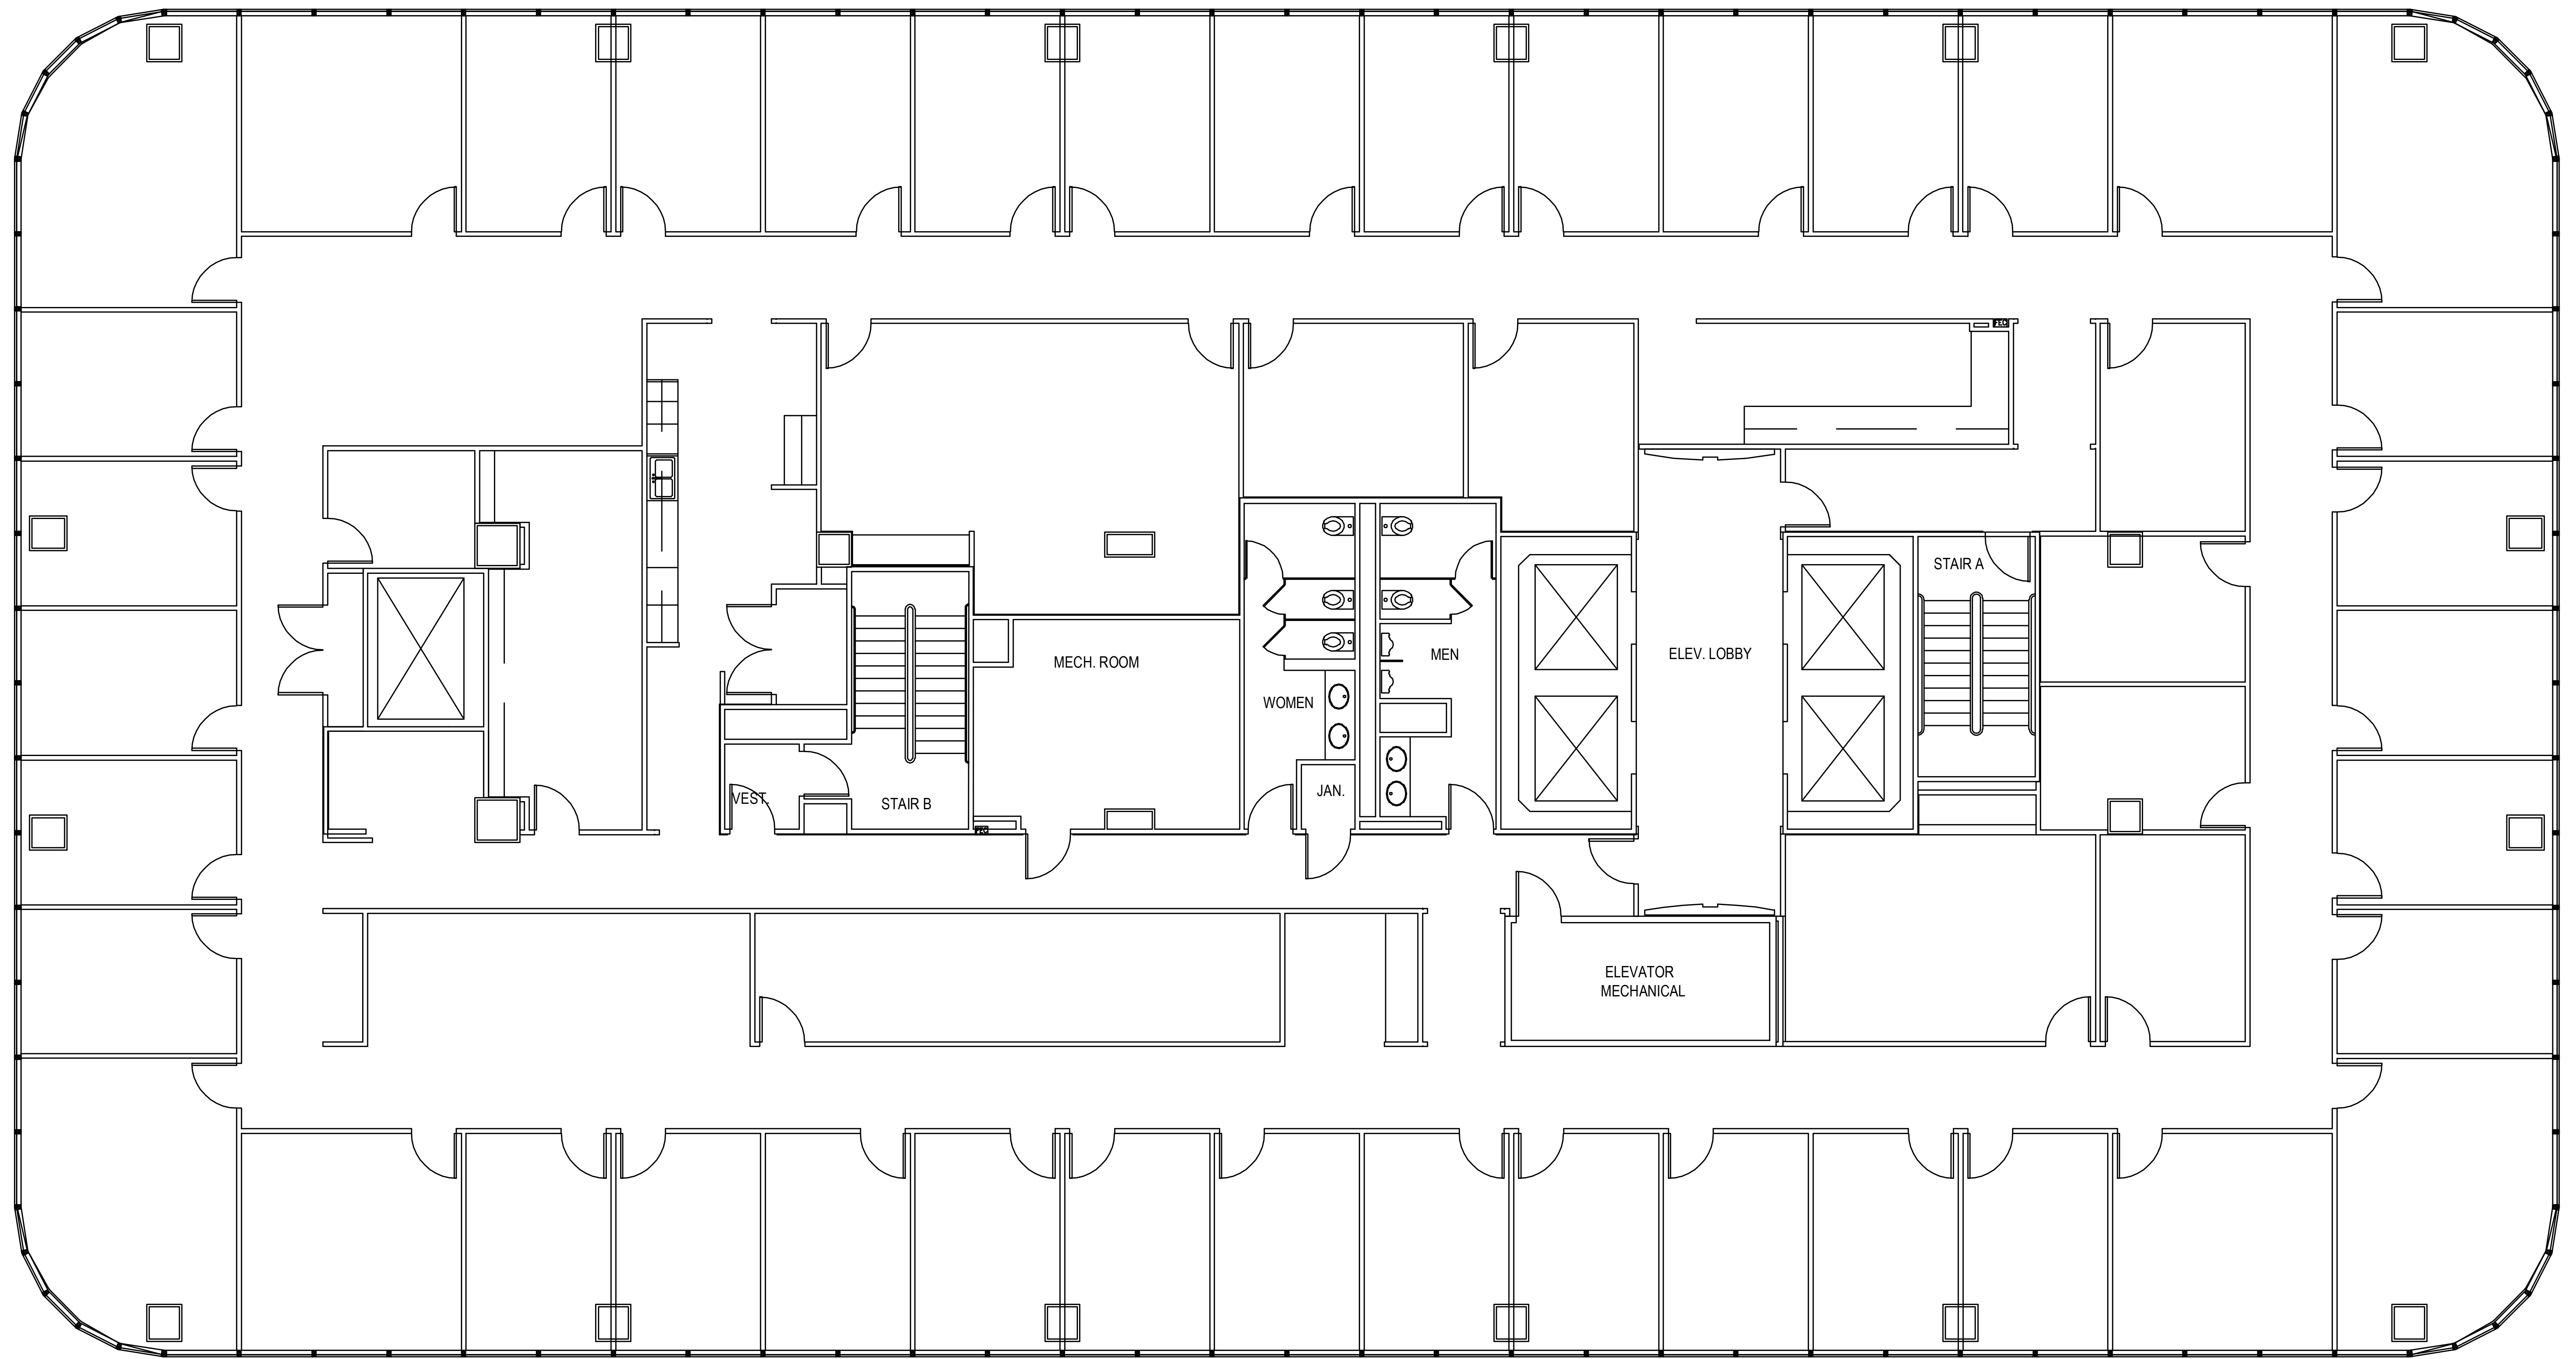

# POST OAK CENTRAL - Building 1

SUITE 2000 15,209 RSF

**PARKWAY**

832.308.6055 | [pky.com](http://pky.com)

NORTH